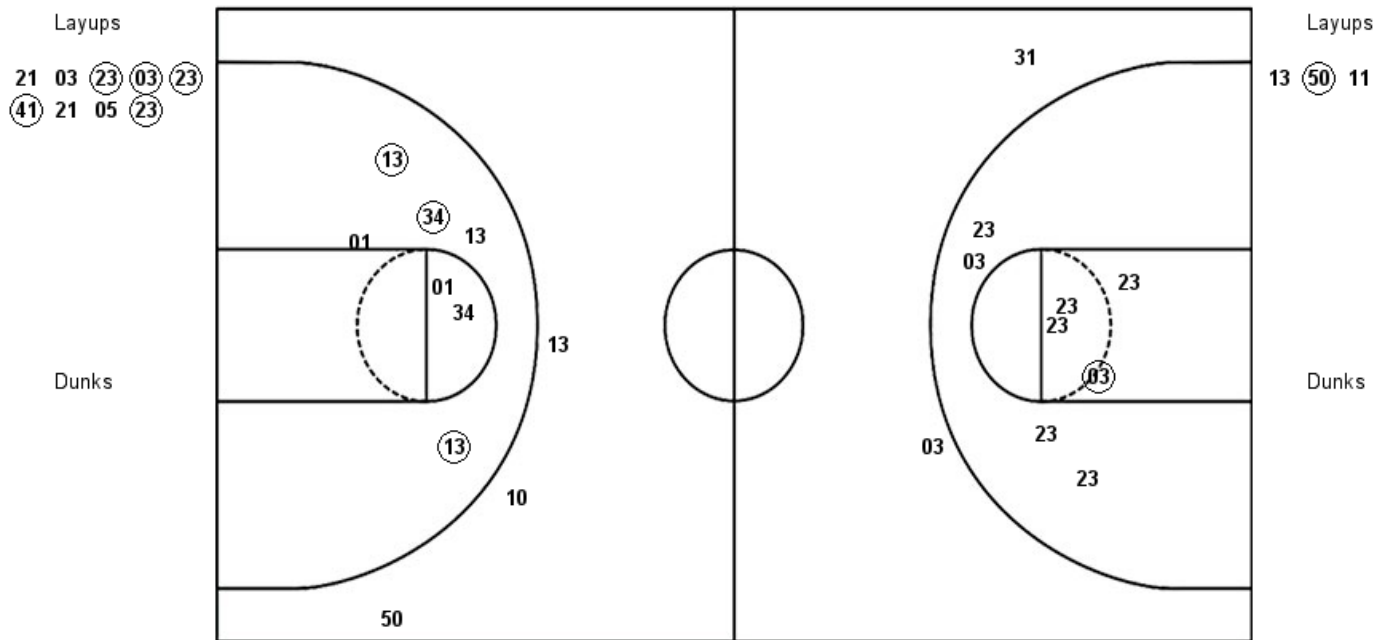

Official Shot Chart
Indiana vs Minnesota
PERIOD 3 Shots
March 07, 2019 at Bankers Life Fieldhouse - Indianapolis, IN

Minnesota

Indiana

MIN : Period 3	Made	Att	Pct
Layups	5	9	55.6
Dunks	0	0	0
2PT Field Goals	6	17	35.3
3PT Field Goals	0	2	00.0
Total Field Goals	6	19	31.6

IND : Period 3	Made	Att	Pct
Layups	1	3	33.3
Dunks	0	0	0
2PT Field Goals	4	10	40.0
3PT Field Goals	0	3	00.0
Total Field Goals	4	13	30.8