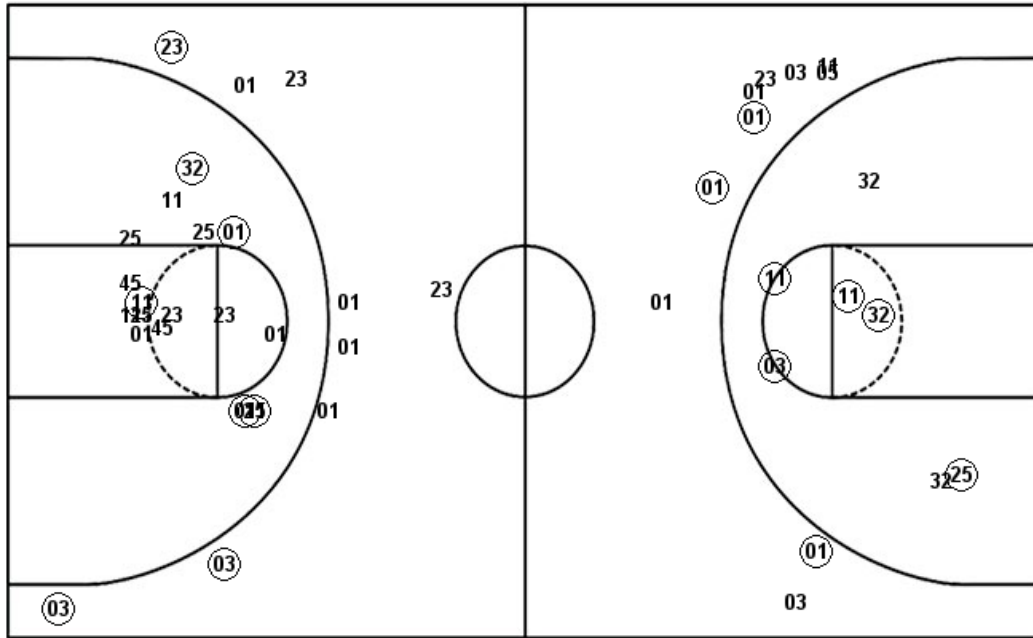

Official Shot Chart
Illinois vs Purdue
Purdue Team Shots
March 06, 2019 at Bankers Life Fieldhouse - Indianapolis, IN

Layups

Layups

32 11 23 32 03
03 03 32 03 11
23 25 32 11 32
23

Dunks

Dunks

PUR : Period 1	Made	Att	Pct
Layups	2	3	66.7
Dunks	0	0	0
2PT Field Goals	5	8	62.5
3PT Field Goals	1	4	25.0
Total Field Goals	6	12	50.0

PUR : Period 3	Made	Att	Pct
Layups	2	3	66.7
Dunks	0	0	0
2PT Field Goals	6	16	37.5
3PT Field Goals	1	5	20.0
Total Field Goals	7	21	33.3

PUR : Period 2	Made	Att	Pct
Layups	4	6	66.7
Dunks	0	0	0
2PT Field Goals	6	8	75.0
3PT Field Goals	2	7	28.6
Total Field Goals	8	15	53.3

PUR : Period 4	Made	Att	Pct
Layups	1	4	25.0
Dunks	0	0	0
2PT Field Goals	2	8	25.0
3PT Field Goals	2	3	66.7
Total Field Goals	4	11	36.4