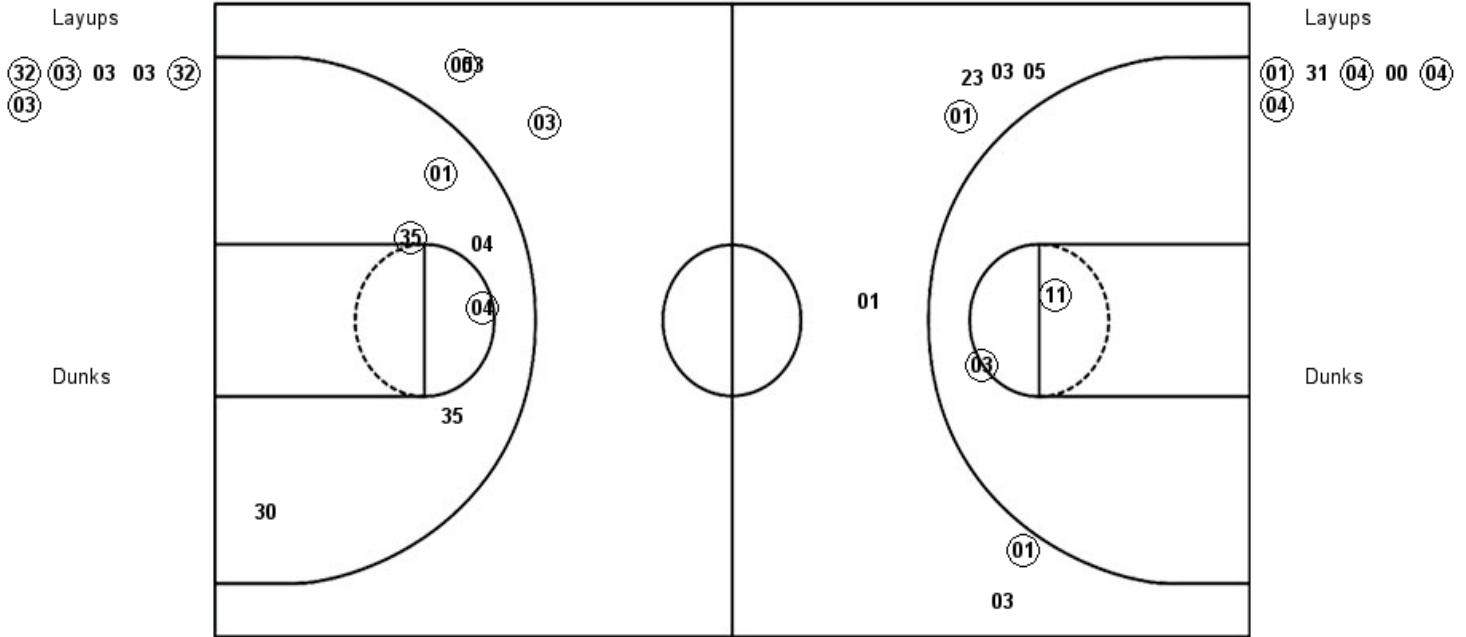

Official Shot Chart
Illinois vs Purdue
PERIOD 2 Shots
March 06, 2019 at Bankers Life Fieldhouse - Indianapolis, IN

Purdue

Illinois

PUR : Period 2	Made	Att	Pct
Layups	4	6	66.7
Dunks	0	0	0
2PT Field Goals	6	8	75.0
3PT Field Goals	2	7	28.6
Total Field Goals	8	15	53.3

ILL : Period 2	Made	Att	Pct
Layups	4	6	66.7
Dunks	0	0	0
2PT Field Goals	7	12	58.3
3PT Field Goals	2	3	66.7
Total Field Goals	9	15	60.0