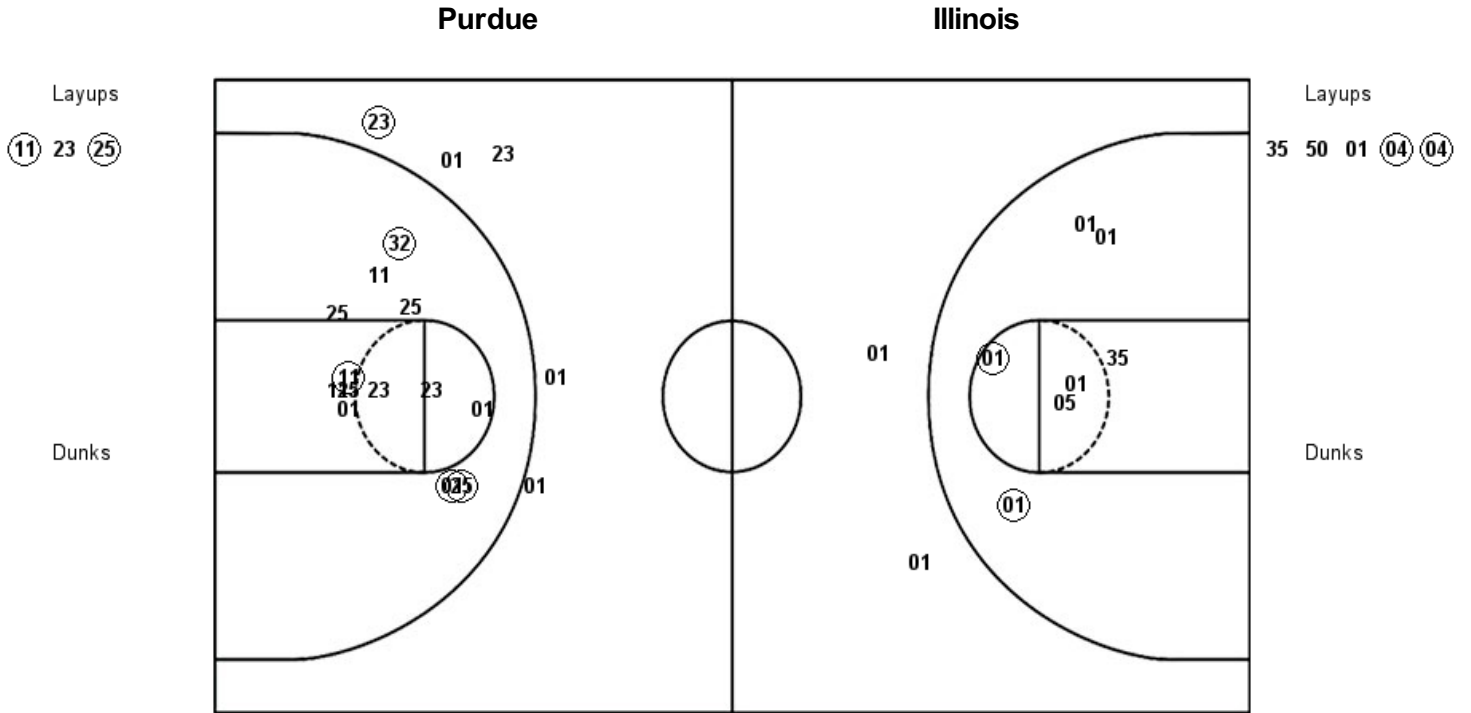

Official Shot Chart
Illinois vs Purdue
PERIOD 3 Shots
March 06, 2019 at Bankers Life Fieldhouse - Indianapolis, IN

PUR : Period 3	Made	Att	Pct
Layups	2	3	66.7
Dunks	0	0	0
2PT Field Goals	6	16	37.5
3PT Field Goals	1	5	20.0
Total Field Goals	7	21	33.3

ILL : Period 3	Made	Att	Pct
Layups	2	5	40.0
Dunks	0	0	0
2PT Field Goals	4	12	33.3
3PT Field Goals	0	2	00.0
Total Field Goals	4	14	28.6