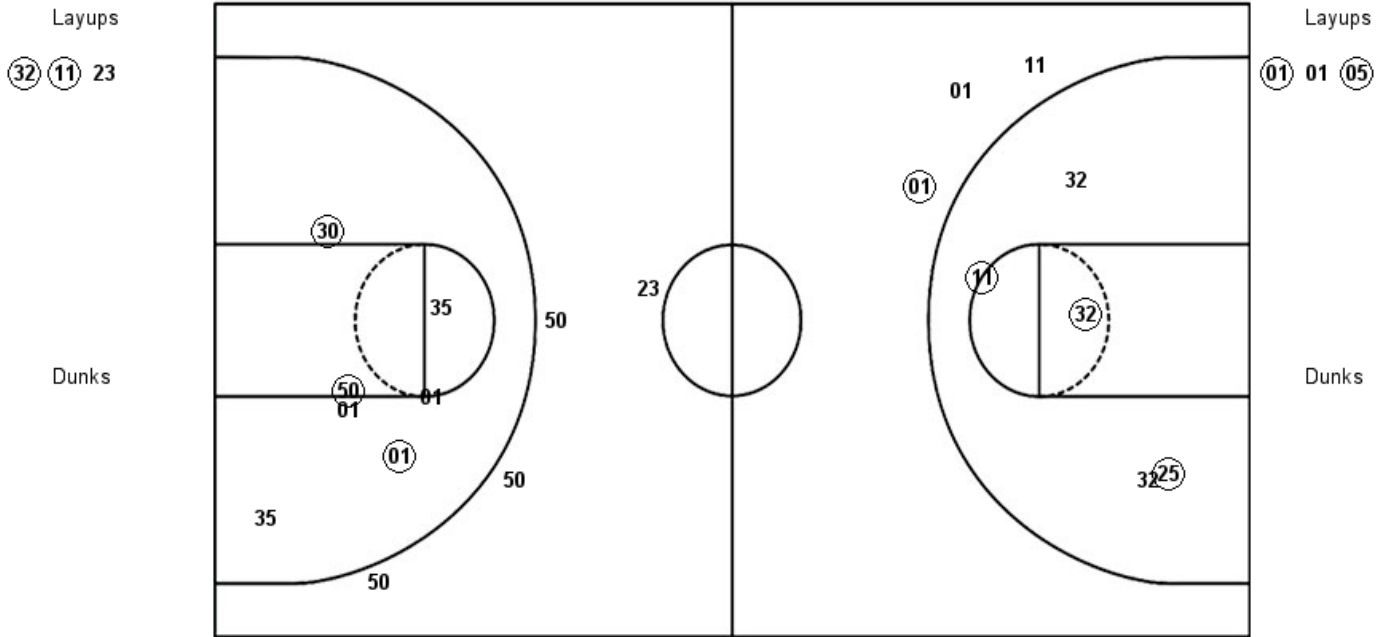

Official Shot Chart
Illinois vs Purdue
PERIOD 1 Shots
March 06, 2019 at Bankers Life Fieldhouse - Indianapolis, IN

Purdue

Illinois

PUR : Period 1	Made	Att	Pct
Layups	2	3	66.7
Dunks	0	0	0
2PT Field Goals	5	8	62.5
3PT Field Goals	1	4	25.0
Total Field Goals	6	12	50.0

ILL : Period 1	Made	Att	Pct
Layups	2	3	66.7
Dunks	0	0	0
2PT Field Goals	5	10	50.0
3PT Field Goals	0	3	00.0
Total Field Goals	5	13	38.5