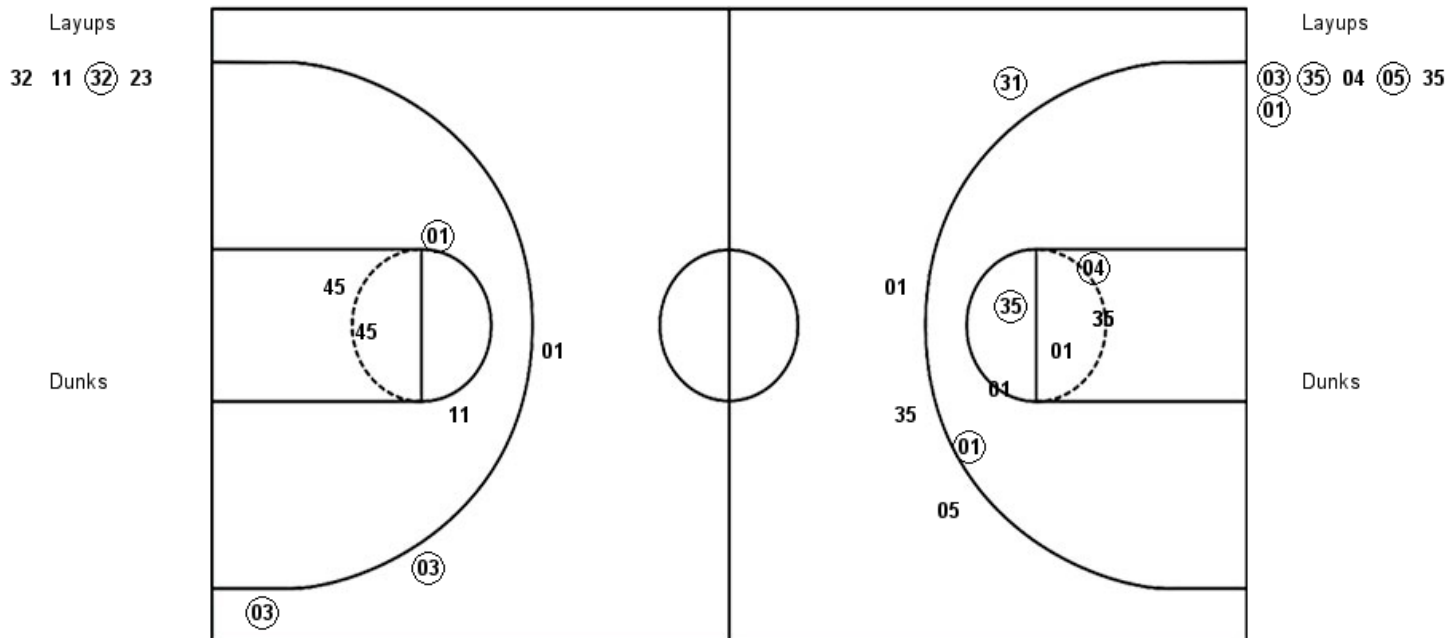

Official Shot Chart
Illinois vs Purdue
PERIOD 4 Shots
March 06, 2019 at Bankers Life Fieldhouse - Indianapolis, IN

Purdue

Illinois

PUR : Period 4	Made	Att	Pct
Layups	1	4	25.0
Dunks	0	0	0
2PT Field Goals	2	8	25.0
3PT Field Goals	2	3	66.7
Total Field Goals	4	11	36.4

ILL : Period 4	Made	Att	Pct
Layups	4	6	66.7
Dunks	0	0	0
2PT Field Goals	7	13	53.8
3PT Field Goals	1	4	25.0
Total Field Goals	8	17	47.1