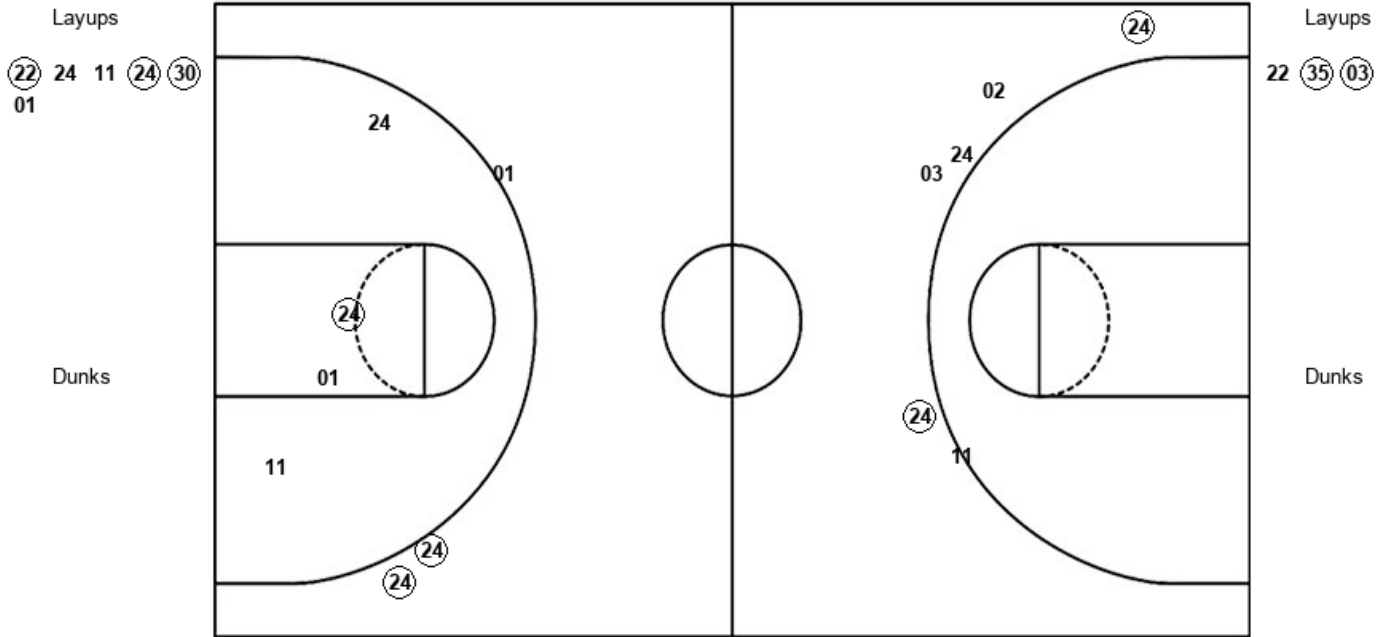

Official Shot Chart
Massachusetts vs VCU
PERIOD 2 Shots
January 30, 2019 at E.J. Wade Arena - Richmond, Va.

VCU

Massachusetts

VCU : Period 2	Made	Att	Pct
Layups	3	6	50.0
Dunks	0	0	0
2PT Field Goals	4	10	40.0
3PT Field Goals	2	3	66.7
Total Field Goals	6	13	46.2

UMA : Period 2	Made	Att	Pct
Layups	2	3	66.7
Dunks	0	0	0
2PT Field Goals	2	4	50.0
3PT Field Goals	2	5	40.0
Total Field Goals	4	9	44.4