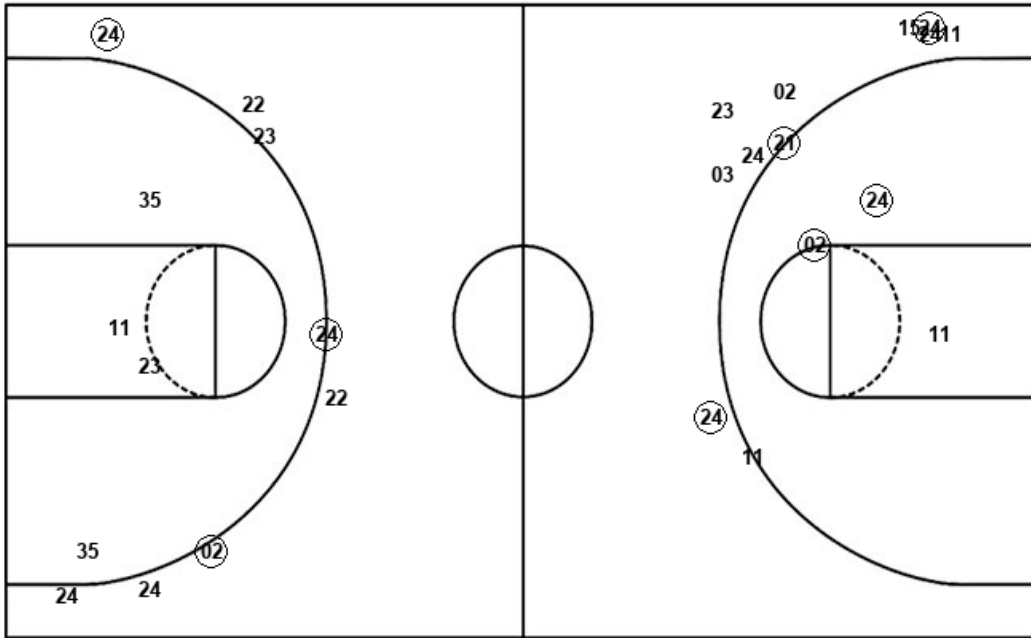

Official Shot Chart
Massachusetts vs VCU
Massachusetts Team Shots
 January 30, 2019 at E.J. Wade Arena - Richmond, Va.

Layups

Layups

- 23 02 23 (14) (03)
- 21 22 (35) (03) 24
- (21) 03 23 (03) (14)
- (14) (03) (23) (24) (14)
- 03 (03)