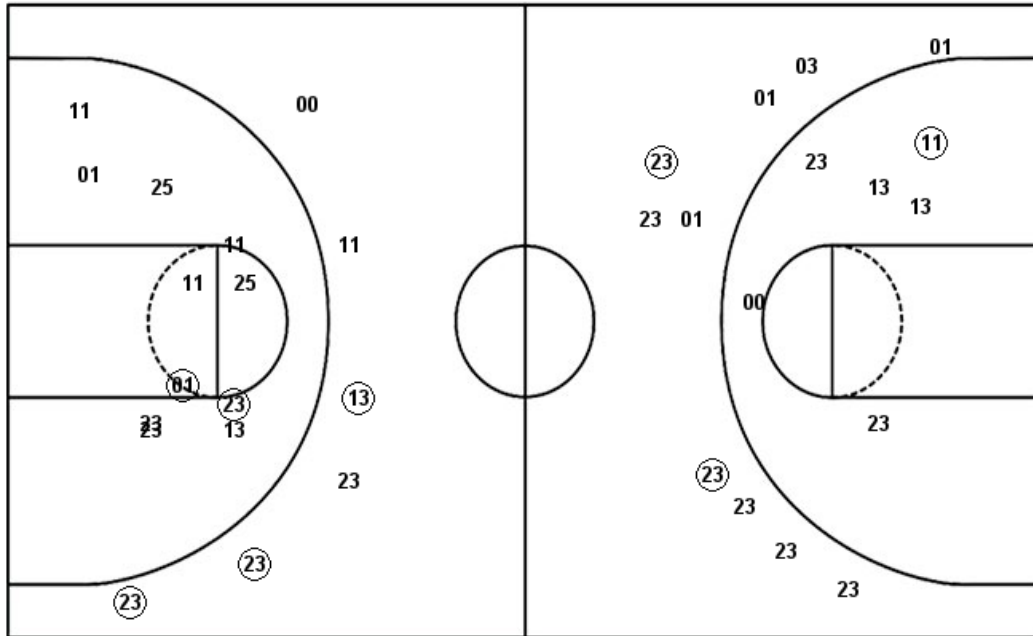

Official Shot Chart
Texas Tech vs Duke
Texas Tech Team Shots
December 21, 2018 at MADISON SQUARE GARDEN (MSG) - NEW YORK, NY

Layups

Layups

Dunks

Dunks

TTU : Period 1	Made	Att	Pct
Layups	5	7	71.4
Dunks	1	1	100.0
2PT Field Goals	8	19	42.1
3PT Field Goals	3	6	50.0
Total Field Goals	11	25	44.0

TTU : Period 2	Made	Att	Pct
Layups	7	15	46.7
Dunks	1	1	100.0
2PT Field Goals	9	22	40.9
3PT Field Goals	2	10	20.0
Total Field Goals	11	32	34.4