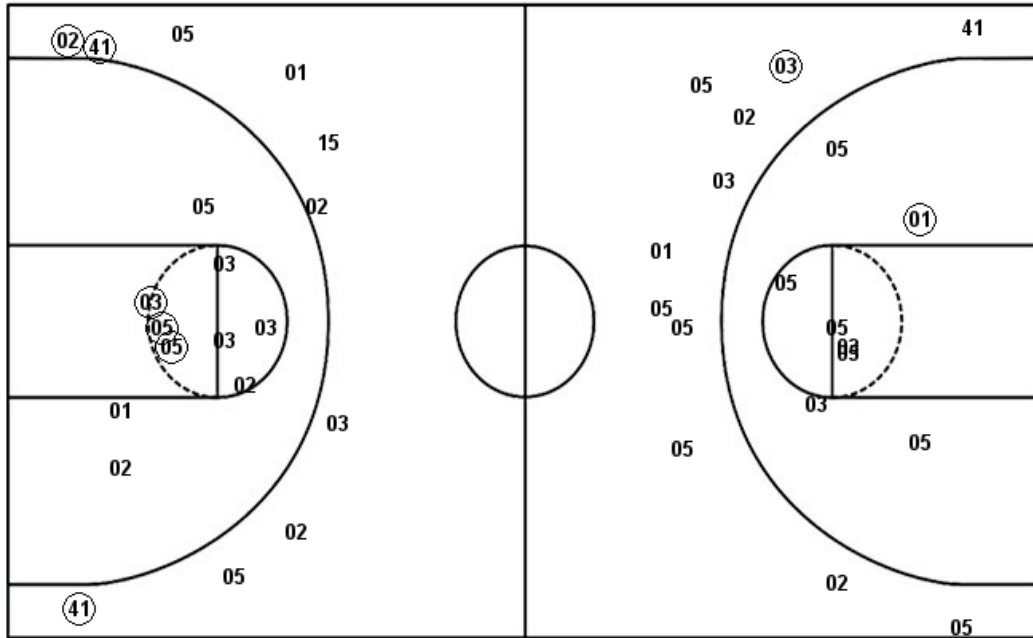

Official Shot Chart
Texas Tech vs Duke
Duke Team Shots
December 21, 2018 at MADISON SQUARE GARDEN (MSG) - NEW YORK, NY

Layups

Layups

- 03
- 05
- 15
- 05
- 12
- 03
- 05
- 03
- 03
- 05
- 03
- 03
- 01
- 01
- 05
- 05