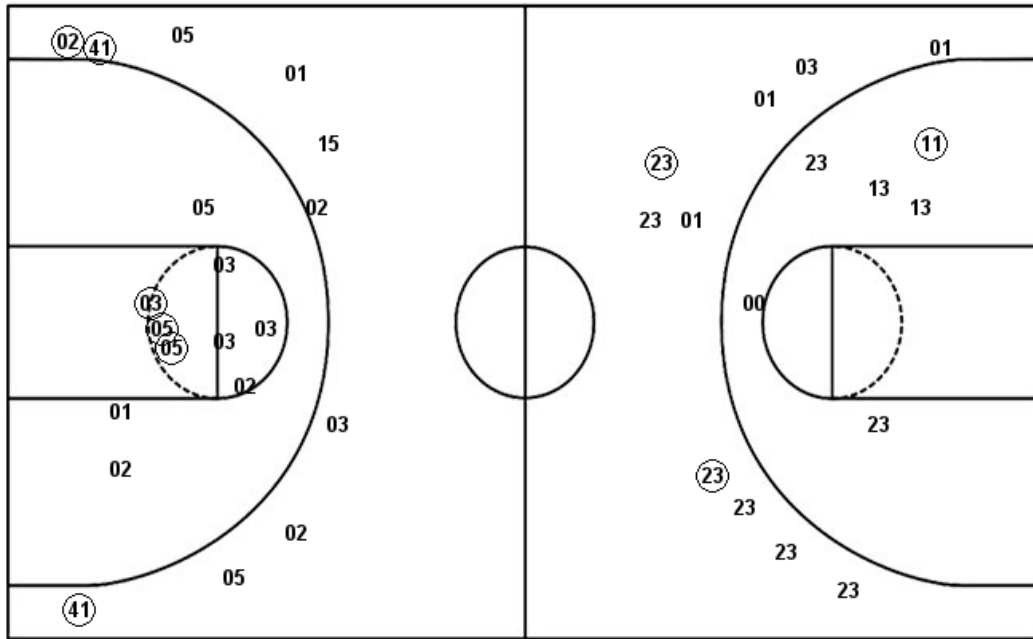

Official Shot Chart
Texas Tech vs Duke
PERIOD 2 Shots
December 21, 2018 at MADISON SQUARE GARDEN (MSG) - NEW YORK, NY

Duke

Texas Tech

Layups
05 (03) (03) 01 01
(05) (05)

Dunks
(12)

Layups
(32) (32) 23 (00) (03)
(00) (00) 11 (13) 23
23 00 03 13 03

Dunks
(23)

DUK : Period 2	Made	Att	Pct
Layups	4	7	57.1
Dunks	1	1	100.0
2PT Field Goals	8	18	44.4
3PT Field Goals	3	10	30.0
Total Field Goals	11	28	39.3

TTU : Period 2	Made	Att	Pct
Layups	7	15	46.7
Dunks	1	1	100.0
2PT Field Goals	9	22	40.9
3PT Field Goals	2	10	20.0
Total Field Goals	11	32	34.4