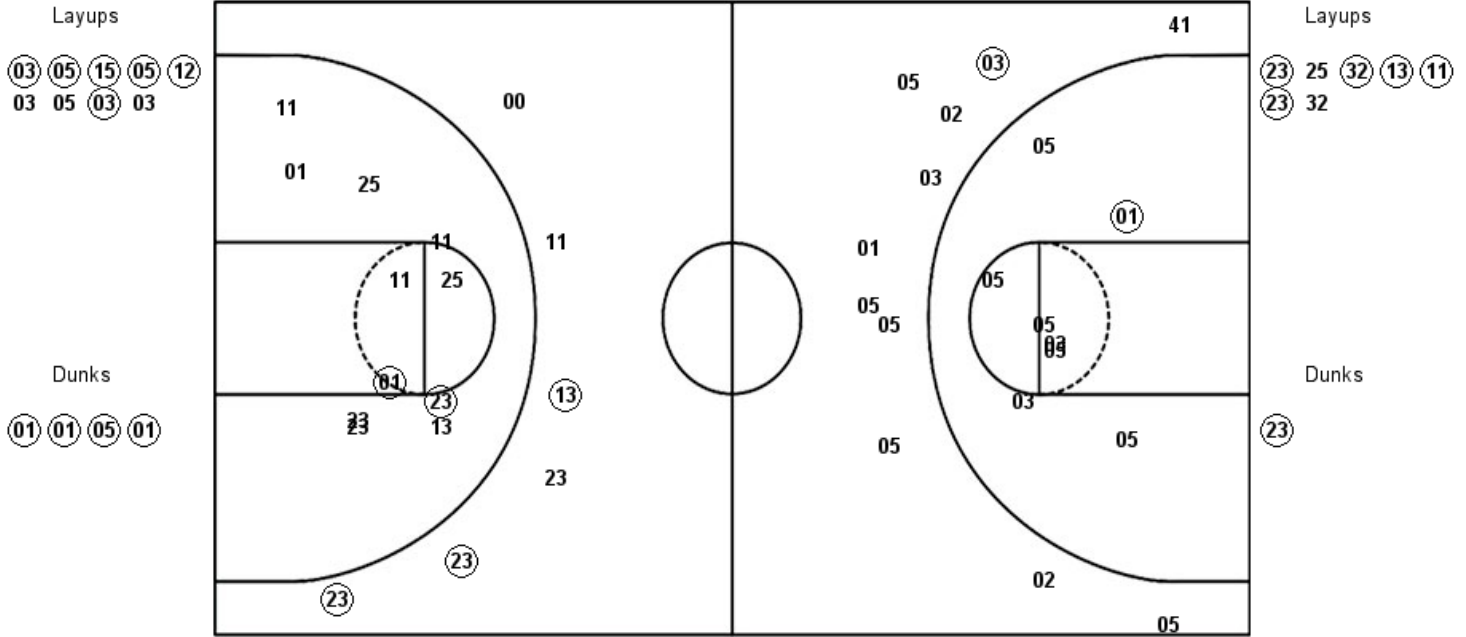

Official Shot Chart
Texas Tech vs Duke
PERIOD 1 Shots
December 21, 2018 at MADISON SQUARE GARDEN (MSG) - NEW YORK, NY

Duke

Texas Tech

DUK : Period 1	Made	Att	Pct
Layups	6	9	66.7
Dunks	4	4	100.0
2PT Field Goals	12	22	54.5
3PT Field Goals	0	10	00.0
Total Field Goals	12	32	37.5

TTU : Period 1	Made	Att	Pct
Layups	5	7	71.4
Dunks	1	1	100.0
2PT Field Goals	8	19	42.1
3PT Field Goals	3	6	50.0
Total Field Goals	11	25	44.0