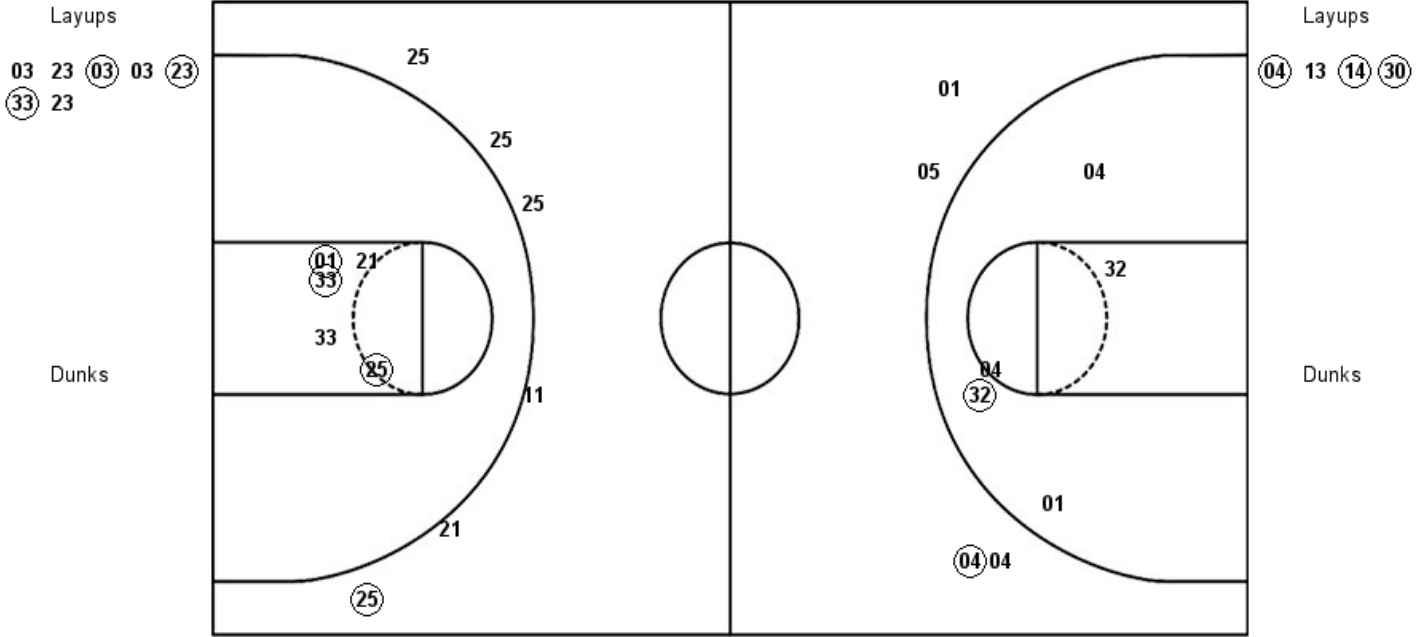

**Virginia 43, Louisville 91**

**Official Shot Chart**  
**Virginia vs Louisville**  
**PERIOD 1 Shots**  
 January 18, 2019 at KFC Yum! Center (Denny Crum Court) - Louisville, KY

**Louisville**

**Virginia**