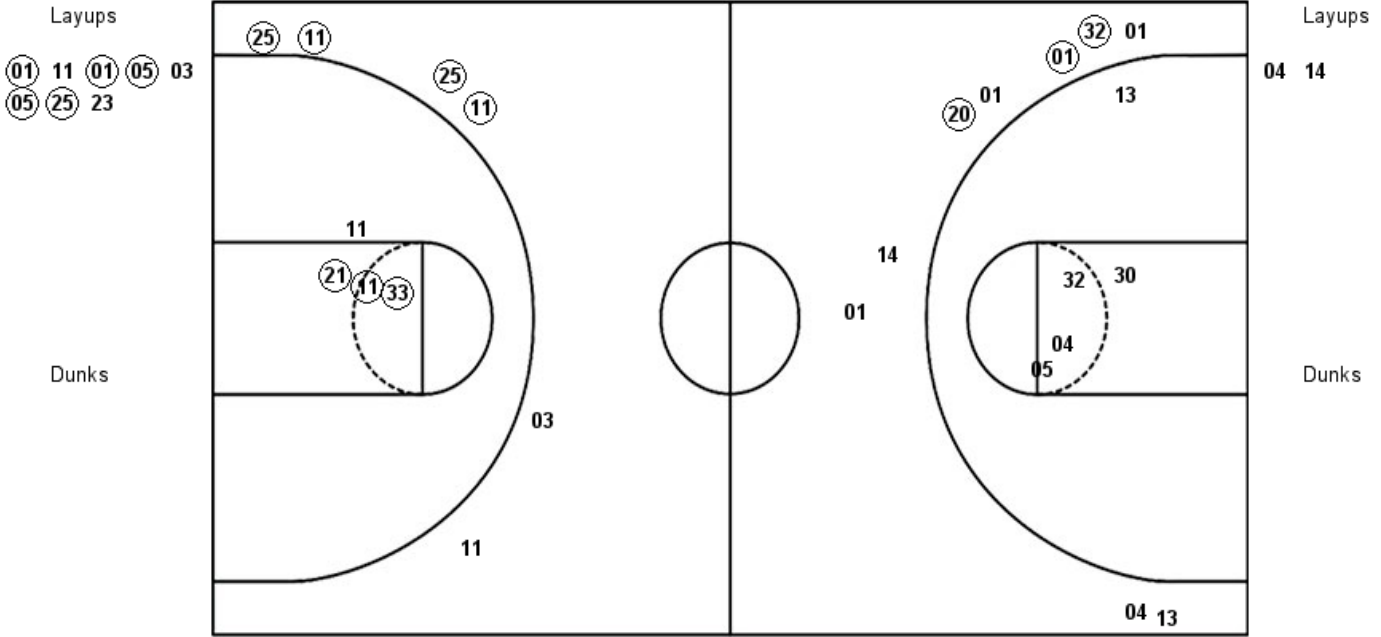

Official Shot Chart
Virginia vs Louisville
PERIOD 2 Shots
January 18, 2019 at KFC Yum! Center (Denny Crum Court) - Louisville, KY

Louisville

Virginia

LOU : Period 2	Made	Att	Pct
Layups	5	8	62.5
Dunks	0	0	0
2PT Field Goals	8	12	66.7
3PT Field Goals	4	6	66.7
Total Field Goals	12	18	66.7

UVA : Period 2	Made	Att	Pct
Layups	0	2	00.0
Dunks	0	0	0
2PT Field Goals	0	7	00.0
3PT Field Goals	3	9	33.3
Total Field Goals	3	16	18.8