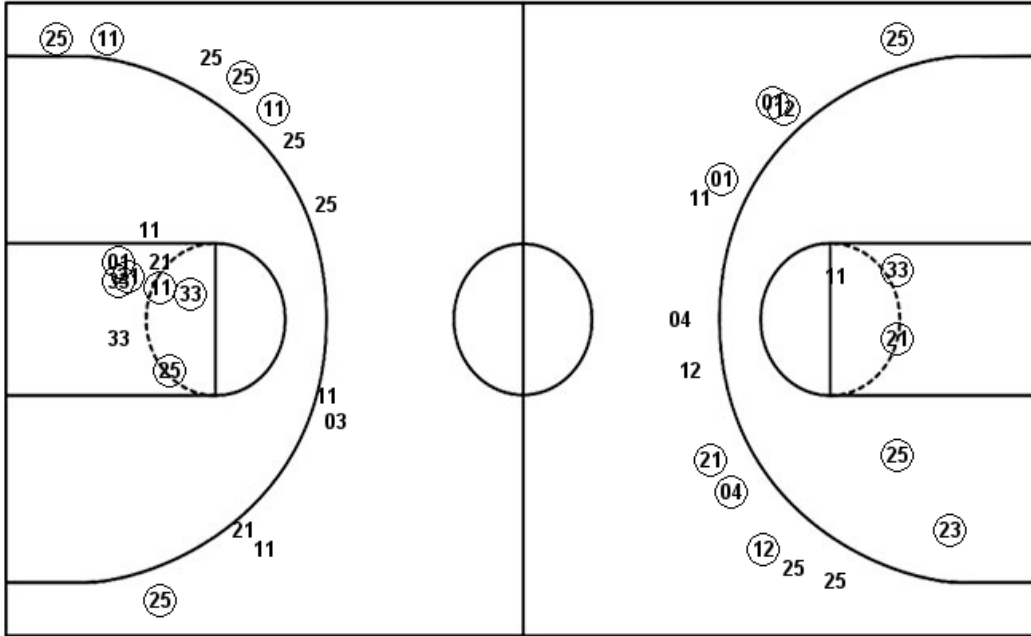

Official Shot Chart
Virginia vs Louisville
Louisville Team Shots
January 18, 2019 at KFC Yum! Center (Denny Crum Court) - Louisville, KY

Layups

Layups

03 23 03 03 23
33 23 01 11 01
05 03 05 25 23
11 21 21 23 33
01 33 21 21 24

Dunks

Dunks

LOU : Period 1	Made	Att	Pct
Layups	3	7	42.9
Dunks	0	0	0
2PT Field Goals	6	12	50.0
3PT Field Goals	1	6	16.7
Total Field Goals	7	18	38.9

LOU : Period 2	Made	Att	Pct
Layups	5	8	62.5
Dunks	0	0	0
2PT Field Goals	8	12	66.7
3PT Field Goals	4	6	66.7
Total Field Goals	12	18	66.7

LOU : Period 3	Made	Att	Pct
Layups	5	7	71.4
Dunks	0	0	0
2PT Field Goals	8	11	72.7
3PT Field Goals	3	6	50.0
Total Field Goals	11	17	64.7

LOU : Period 4	Made	Att	Pct
Layups	1	3	33.3
Dunks	0	0	0
2PT Field Goals	2	4	50.0
3PT Field Goals	4	6	66.7
Total Field Goals	6	10	60.0