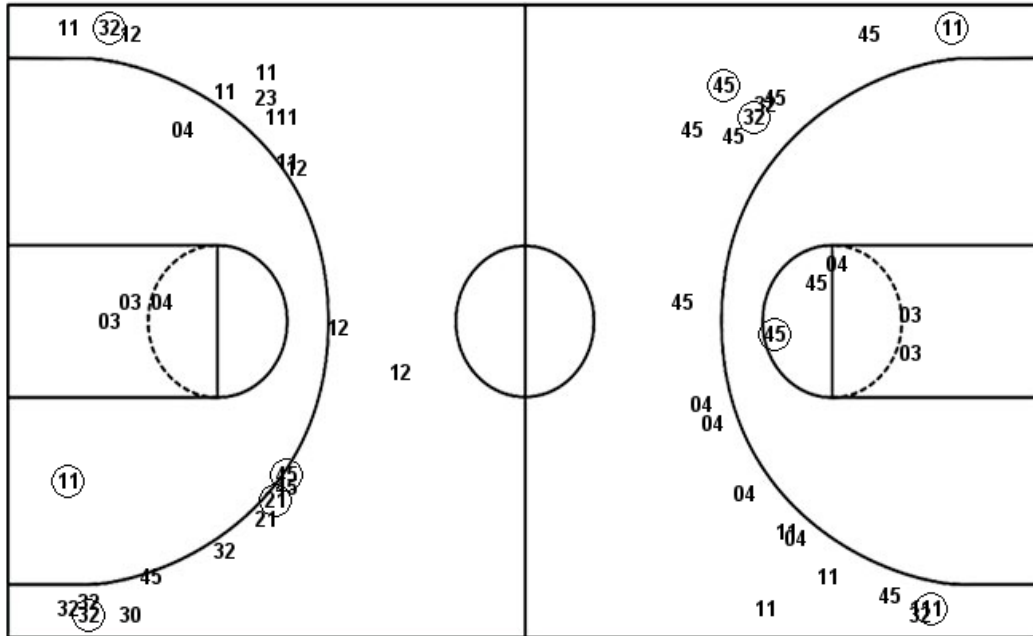

Official Shot Chart
Syracuse vs Georgia Tech
Syracuse Team Shots
January 20, 2019 at McCamish Pavilion - Atlanta, Ga.

Layups

Layups

04 22 04 04 03
03 03 32 03 04
03 03 32 03 04

Dunks

Dunks

SYR : Period 1	Made	Att	Pct
Layups	3	6	50.0
Dunks	0	0	0
2PT Field Goals	3	9	33.3
3PT Field Goals	2	11	18.2
Total Field Goals	5	20	25.0

SYR : Period 3	Made	Att	Pct
Layups	1	6	16.7
Dunks	0	0	0
2PT Field Goals	1	8	12.5
3PT Field Goals	3	10	30.0
Total Field Goals	4	18	22.2

SYR : Period 2	Made	Att	Pct
Layups	1	2	50.0
Dunks	0	0	0
2PT Field Goals	2	4	50.0
3PT Field Goals	2	11	18.2
Total Field Goals	4	15	26.7

SYR : Period 4	Made	Att	Pct
Layups	1	1	100.0
Dunks	0	0	0
2PT Field Goals	2	4	50.0
3PT Field Goals	1	10	10.0
Total Field Goals	3	14	21.4