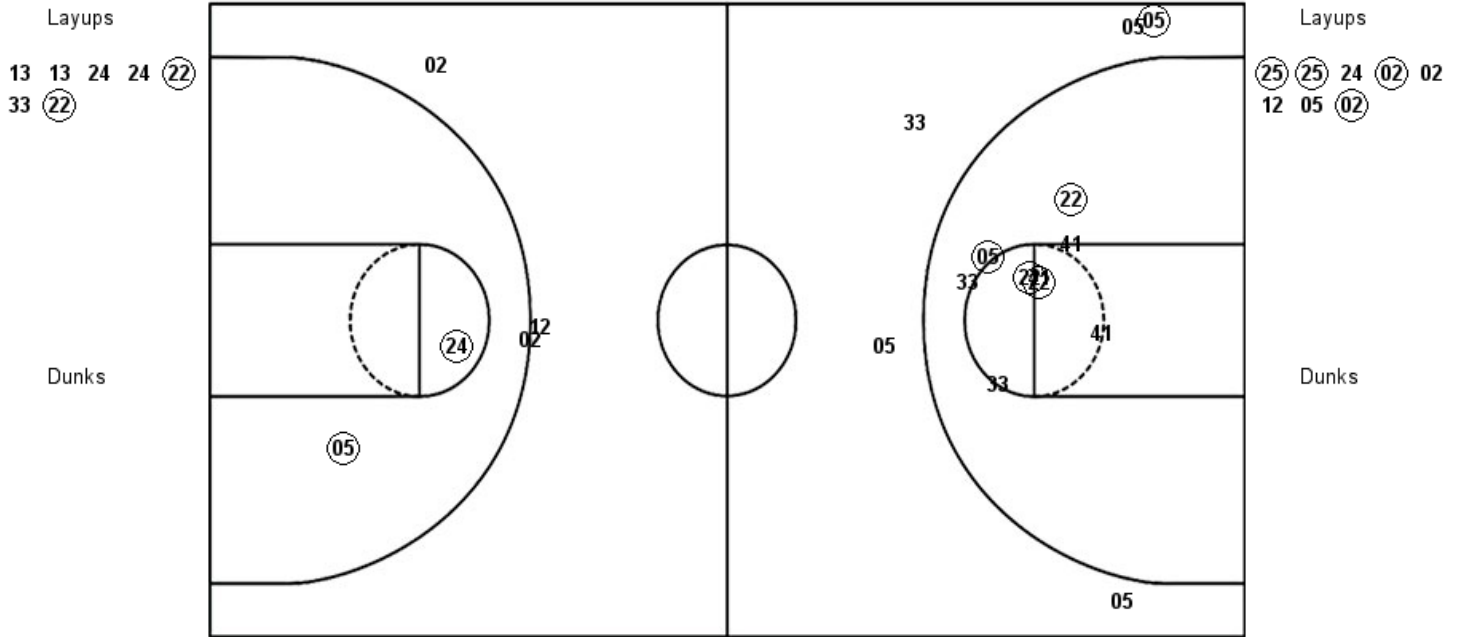

Official Shot Chart
Duke vs Georgia Tech
PERIOD 1 Shots
January 11, 2019 at McCamish Pavilion - Atlanta, Ga.

Georgia Tech

Duke

GaT : Period 1	Made	Att	Pct
Layups	2	7	28.6
Dunks	0	0	0
2PT Field Goals	6	16	37.5
3PT Field Goals	1	5	20.0
Total Field Goals	7	21	33.3

Duk : Period 1	Made	Att	Pct
Layups	4	8	50.0
Dunks	0	0	0
2PT Field Goals	6	10	60.0
3PT Field Goals	0	3	00.0
Total Field Goals	6	13	46.2