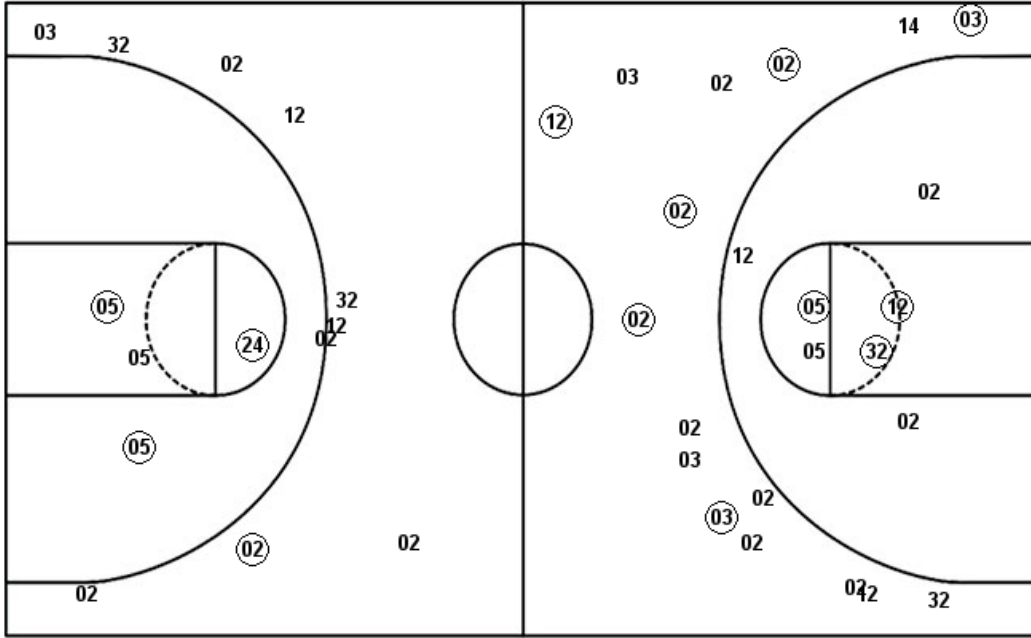

Official Shot Chart
Duke vs Georgia Tech
Duke Team Shots
January 11, 2019 at McCamish Pavilion - Atlanta, Ga.

Layups

Layups

(25) (25) 24 (02) 02
12 05 (02) (05) 24
(05) 32 25 (25) (25)
03 25 02 05 05
(02) 02 (25) (12) (03)
(12) (02) 12

Dunks

Dunks

05

Duk : Period 1	Made	Att	Pct
Layups	4	8	50.0
Dunks	0	0	0
2PT Field Goals	6	10	60.0
3PT Field Goals	0	3	00.0
Total Field Goals	6	13	46.2

Duk : Period 3	Made	Att	Pct
Layups	3	7	42.9
Dunks	0	0	0
2PT Field Goals	5	11	45.5
3PT Field Goals	2	5	40.0
Total Field Goals	7	16	43.8

Duk : Period 2	Made	Att	Pct
Layups	4	9	44.4
Dunks	0	1	00.0
2PT Field Goals	5	12	41.7
3PT Field Goals	1	7	14.3
Total Field Goals	6	19	31.6

Duk : Period 4	Made	Att	Pct
Layups	3	4	75.0
Dunks	0	0	0
2PT Field Goals	4	7	57.1
3PT Field Goals	4	11	36.4
Total Field Goals	8	18	44.4