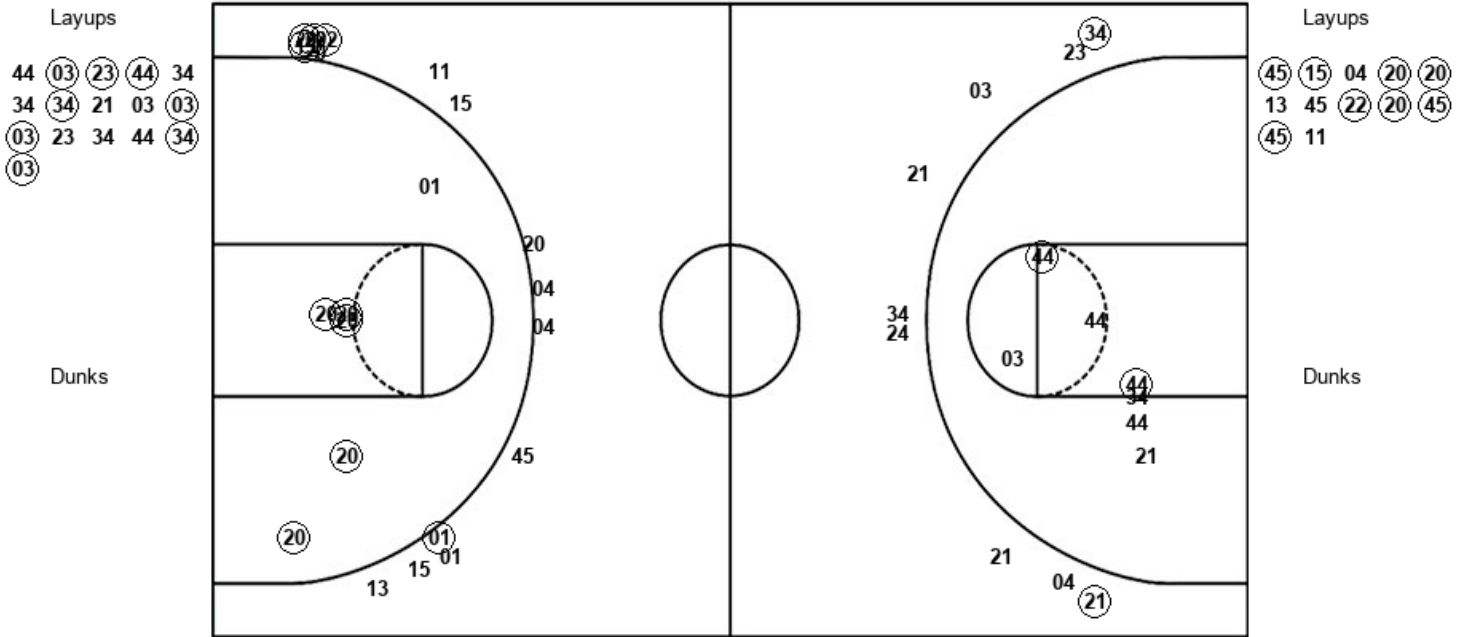

Official Shot Chart
Southeastern Okla. vs Harding
PERIOD 1 Shots
February 01, 2019 at Rhodes-Reaves Field House - Searcy, Ark.

Harding

Southeastern Okla.

HAR : Period 1	Made	Att	Pct
Layups	8	16	50.0
Dunks	0	0	0
2PT Field Goals	10	23	43.5
3PT Field Goals	2	9	22.2
Total Field Goals	12	32	37.5

SEO : Period 1	Made	Att	Pct
Layups	8	12	66.7
Dunks	0	0	0
2PT Field Goals	13	18	72.2
3PT Field Goals	5	15	33.3
Total Field Goals	18	33	54.5