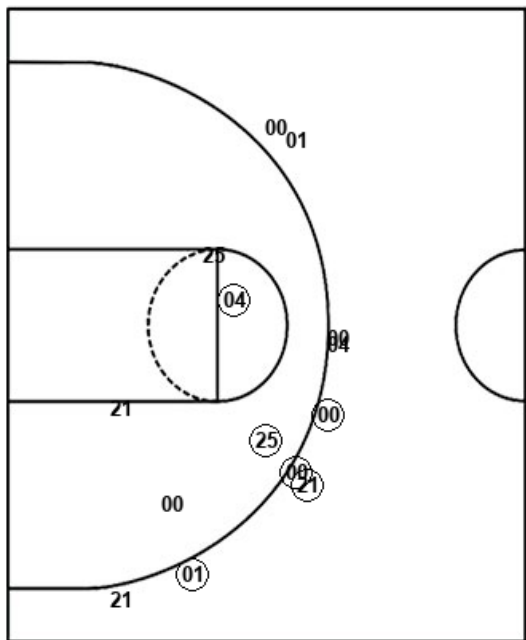

Official Shot Chart
Louisville vs Boston College
PERIOD 2 Shots
February 28, 2019 at Conte Forum - Chestnut Hill, Mass.

Boston College

Louisville

Layups
25 03 41 (21) 21
(21) (21) (00) 21 21
(21) 25 03 (00) (03)

Dunks
(21)