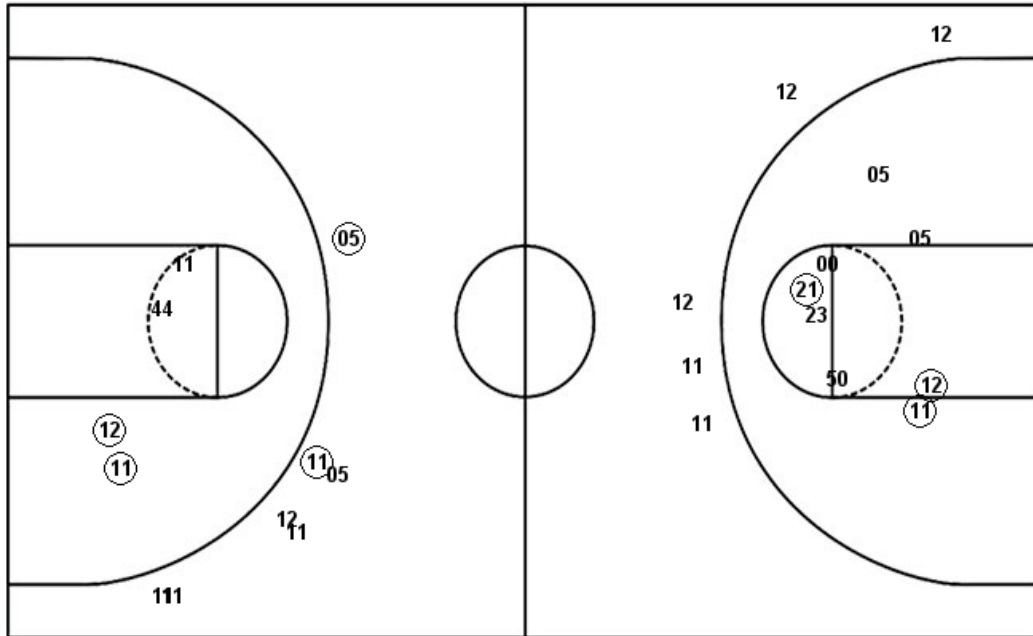

Official Shot Chart
Georgia Tech vs Wake Forest
Wake Forest Team Shots
February 10, 2019 at LJVM Coliseum - Winston-Salem, N.C.

Layups

Layups

Dunks

Dunks

WFU : Period 1	Made	Att	Pct
Layups	3	5	60.0
Dunks	0	0	0
2PT Field Goals	5	9	55.6
3PT Field Goals	0	3	00.0
Total Field Goals	5	12	41.7

WFU : Period 3	Made	Att	Pct
Layups	4	4	100.0
Dunks	0	0	0
2PT Field Goals	5	6	83.3
3PT Field Goals	1	4	25.0
Total Field Goals	6	10	60.0

WFU : Period 2	Made	Att	Pct
Layups	1	3	33.3
Dunks	0	0	0
2PT Field Goals	2	7	28.6
3PT Field Goals	0	2	00.0
Total Field Goals	2	9	22.2

WFU : Period 4	Made	Att	Pct
Layups	2	2	100.0
Dunks	0	0	0
2PT Field Goals	3	4	75.0
3PT Field Goals	1	3	33.3
Total Field Goals	4	7	57.1