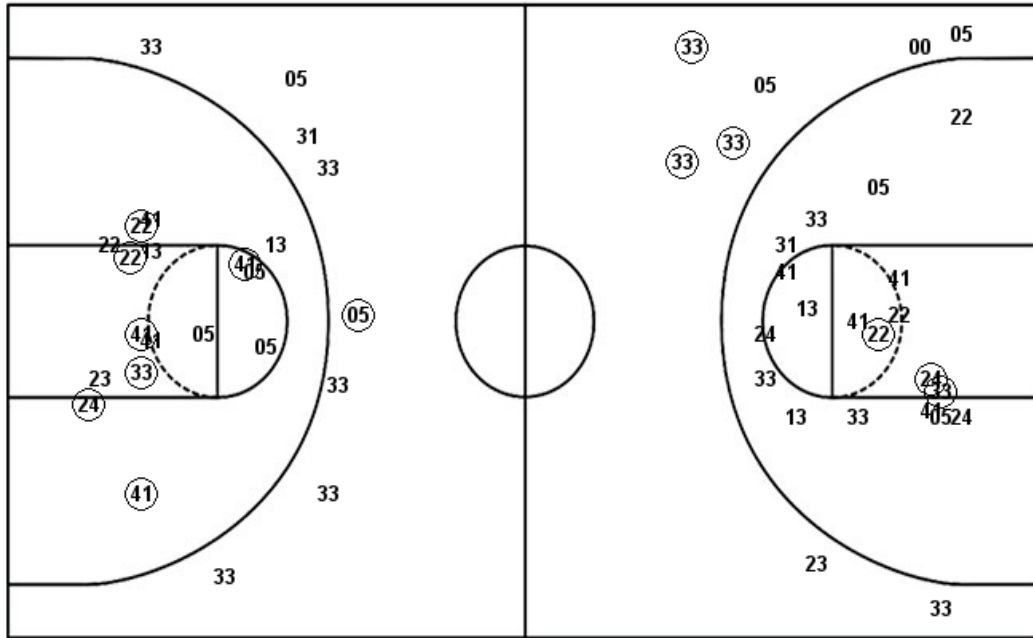

Official Shot Chart
Georgia Tech vs Wake Forest
Georgia Tech Team Shots
February 10, 2019 at LJVM Coliseum - Winston-Salem, N.C.

Layups

Layups

Dunks

Dunks

GAT : Period 1	Made	Att	Pct
Layups	2	4	50.0
Dunks	0	0	0
2PT Field Goals	4	12	33.3
3PT Field Goals	0	4	00.0
Total Field Goals	4	16	25.0

GAT : Period 3	Made	Att	Pct
Layups	1	1	100.0
Dunks	0	0	0
2PT Field Goals	2	12	16.7
3PT Field Goals	3	5	60.0
Total Field Goals	5	17	29.4

GAT : Period 2	Made	Att	Pct
Layups	2	3	66.7
Dunks	0	0	0
2PT Field Goals	7	11	63.6
3PT Field Goals	1	4	25.0
Total Field Goals	8	15	53.3

GAT : Period 4	Made	Att	Pct
Layups	3	5	60.0
Dunks	0	0	0
2PT Field Goals	5	13	38.5
3PT Field Goals	0	3	00.0
Total Field Goals	5	16	31.3