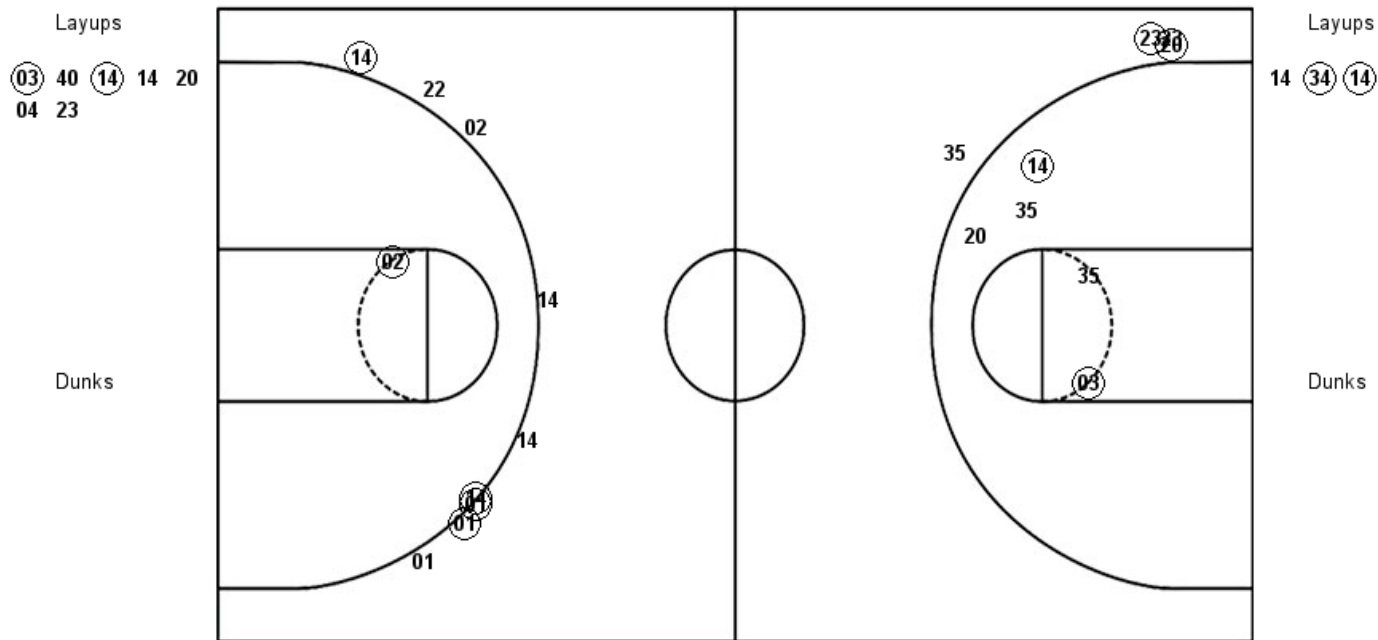

Official Shot Chart
UMKC vs Utah Valley
PERIOD 2 Shots
January 24, 2019 at (Lockhart Arena) - Orem, Utah

Utah Valley

UMKC

UVU : Period 2	Made	Att	Pct
Layups	2	7	28.6
Dunks	0	0	0
2PT Field Goals	4	12	33.3
3PT Field Goals	2	4	50.0
Total Field Goals	6	16	37.5

MKC : Period 2	Made	Att	Pct
Layups	2	3	66.7
Dunks	0	0	0
2PT Field Goals	3	4	75.0
3PT Field Goals	4	9	44.4
Total Field Goals	7	13	53.8