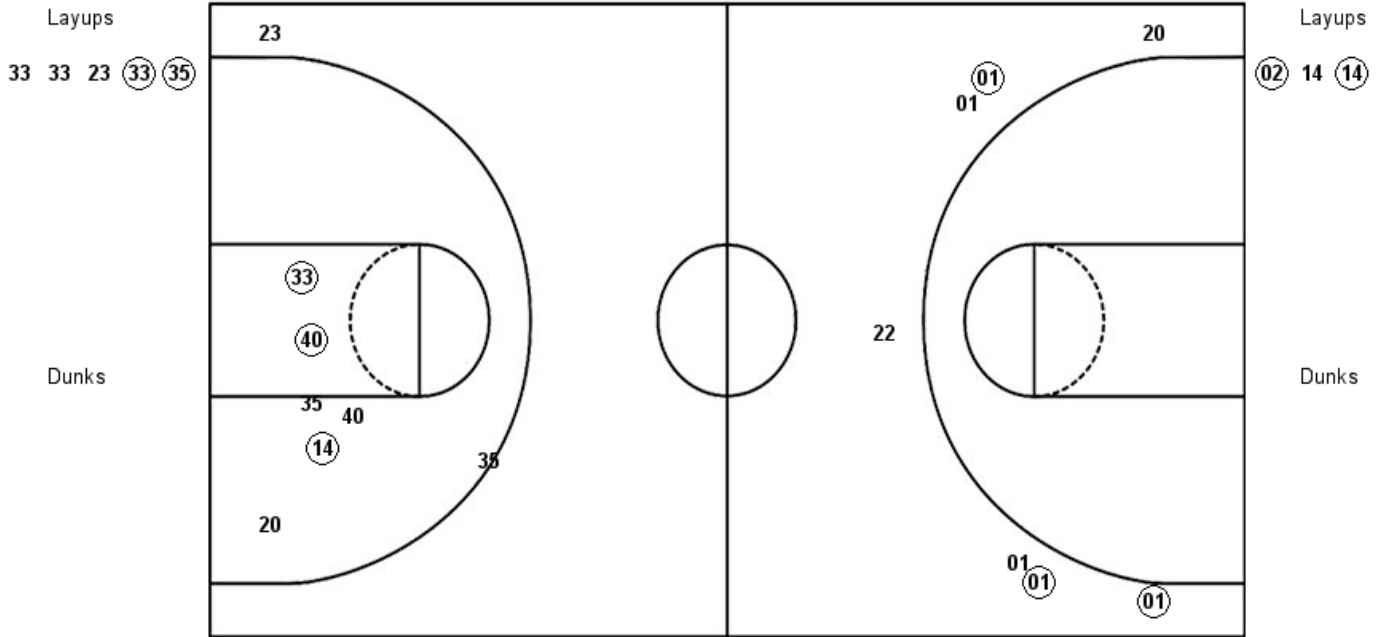

Official Shot Chart
UMKC vs Utah Valley
PERIOD 4 Shots
January 24, 2019 at (Lockhart Arena) - Orem, Utah

Utah Valley

UMKC

UVU : Period 4	Made	Att	Pct
Layups	2	5	40.0
Dunks	0	0	0
2PT Field Goals	5	11	45.5
3PT Field Goals	0	2	00.0
Total Field Goals	5	13	38.5

MKC : Period 4	Made	Att	Pct
Layups	2	3	66.7
Dunks	0	0	0
2PT Field Goals	2	3	66.7
3PT Field Goals	3	7	42.9
Total Field Goals	5	10	50.0