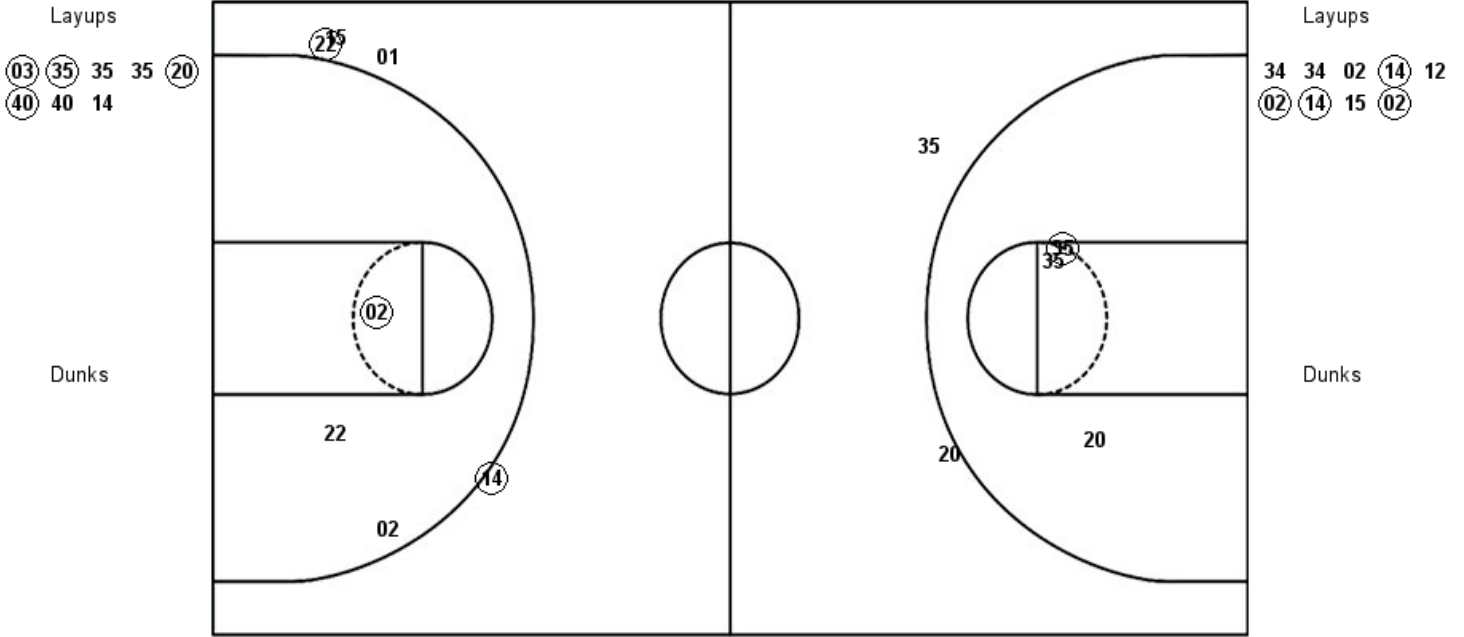

Official Shot Chart
UMKC vs Utah Valley
PERIOD 1 Shots
January 24, 2019 at (Lockhart Arena) - Orem, Utah

Utah Valley

UMKC

UVU : Period 1	Made	Att	Pct
Layups	4	8	50.0
Dunks	0	0	0
2PT Field Goals	5	11	45.5
3PT Field Goals	0	2	00.0
Total Field Goals	5	13	38.5

MKC : Period 1	Made	Att	Pct
Layups	4	9	44.4
Dunks	0	0	0
2PT Field Goals	5	12	41.7
3PT Field Goals	2	4	50.0
Total Field Goals	7	16	43.8