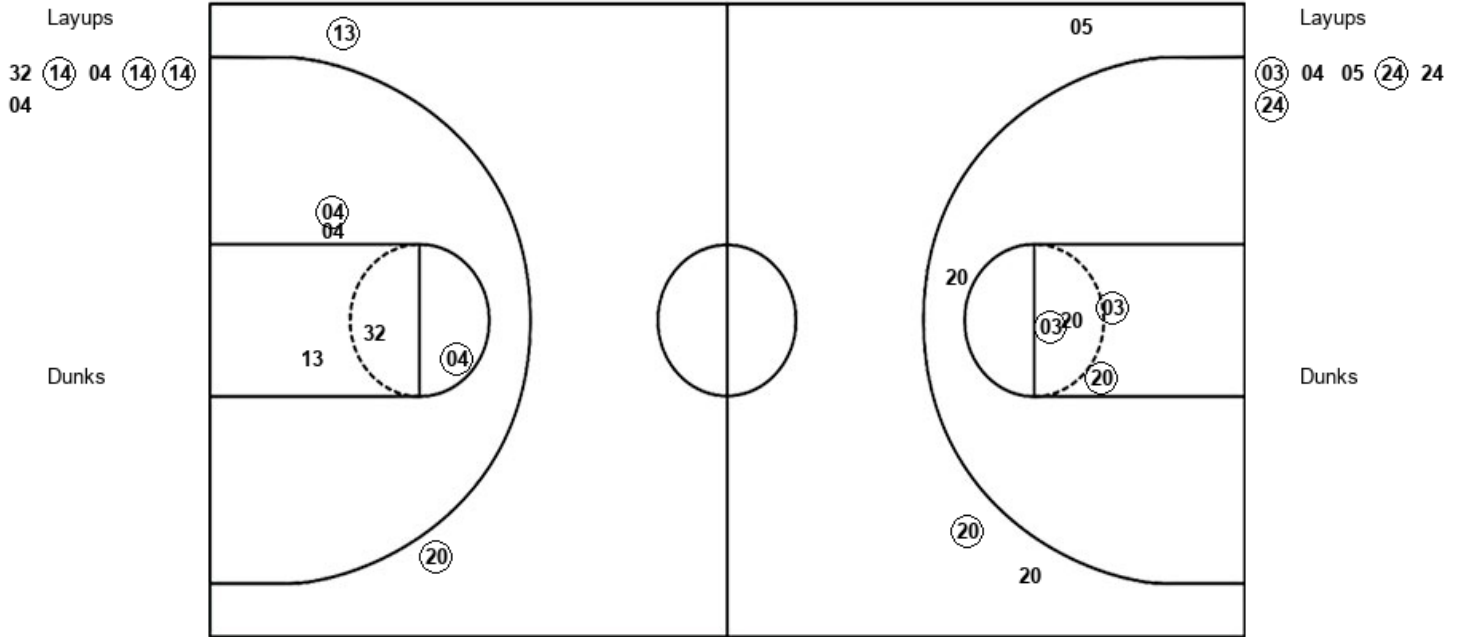

Official Shot Chart
Saint Louis vs Virginia
PERIOD 4 Shots
November 25, 2018 at John Paul Jones Arena - Charlottesville, Va.

Virginia

Saint Louis

UVA : Period 4	Made	Att	Pct
Layups	3	6	50.0
Dunks	0	0	0
2PT Field Goals	5	11	45.5
3PT Field Goals	2	2	100.0
Total Field Goals	7	13	53.8

SLU : Period 4	Made	Att	Pct
Layups	3	6	50.0
Dunks	0	0	0
2PT Field Goals	6	11	54.5
3PT Field Goals	1	3	33.3
Total Field Goals	7	14	50.0