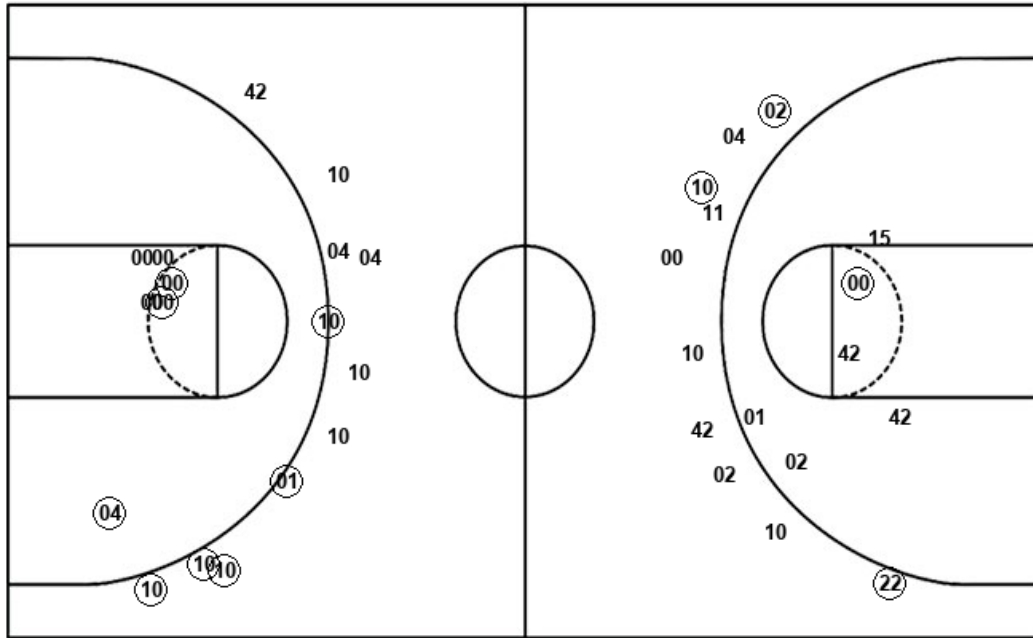

Official Shot Chart
Northern Ill. vs Toledo
Northern Ill. Team Shots
February 23, 2019 at Savage Arena - Toledo, Ohio

Layups

Layups

00	10	10	10	11
15	01	01	15	02
10	04	42	00	10
10	00	10	10	10

Dunks

Dunks

00	04

NIU : Period 1	Made	Att	Pct
Layups	4	14	28.6
Dunks	1	1	100.0
2PT Field Goals	6	21	28.6
3PT Field Goals	3	10	30.0
Total Field Goals	9	31	29.0

NIU : Period 2	Made	Att	Pct
Layups	2	6	33.3
Dunks	1	1	100.0
2PT Field Goals	6	13	46.2
3PT Field Goals	5	11	45.5
Total Field Goals	11	24	45.8