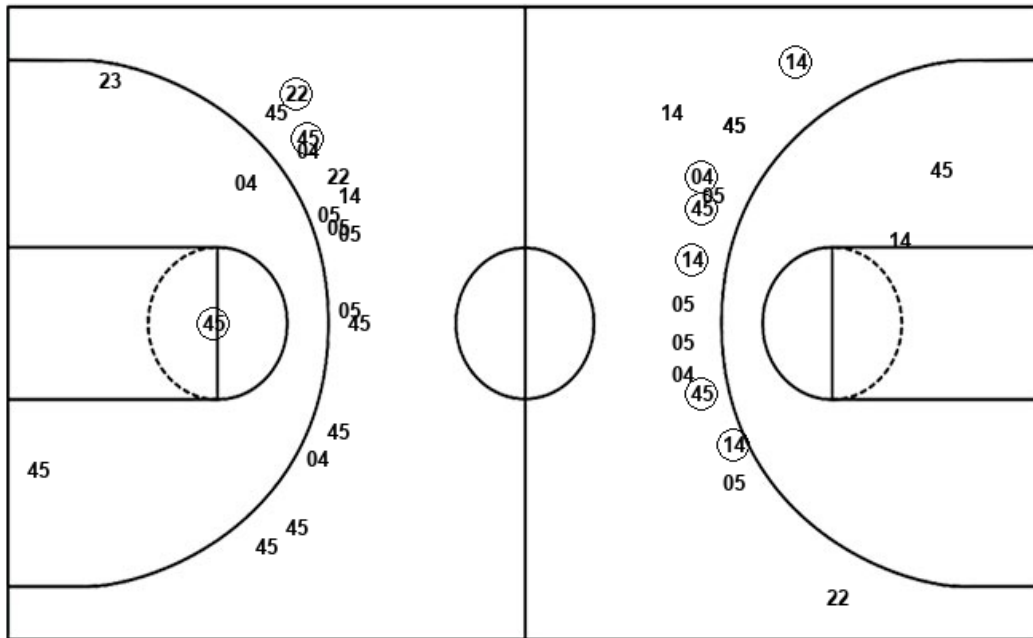

Official Shot Chart
Creighton vs Georgetown
Creighton Team Shots
February 02, 2019 at McDonough Arena - Washington, D.C.

Layups

Layups

14 04 02 04 (23)
14 (33) 33 04 22
(05) 04 (22) (05) (05)

Dunks

Dunks

CRE : Period 1	Made	Att	Pct
Layups	0	3	00.0
Dunks	0	0	0
2PT Field Goals	1	6	16.7
3PT Field Goals	1	6	16.7
Total Field Goals	2	12	16.7

CRE : Period 3	Made	Att	Pct
Layups	0	1	00.0
Dunks	0	0	0
2PT Field Goals	0	1	00.0
3PT Field Goals	3	6	50.0
Total Field Goals	3	7	42.9

CRE : Period 2	Made	Att	Pct
Layups	2	5	40.0
Dunks	0	0	0
2PT Field Goals	2	6	33.3
3PT Field Goals	1	9	11.1
Total Field Goals	3	15	20.0

CRE : Period 4	Made	Att	Pct
Layups	4	6	66.7
Dunks	0	0	0
2PT Field Goals	4	8	50.0
3PT Field Goals	3	9	33.3
Total Field Goals	7	17	41.2