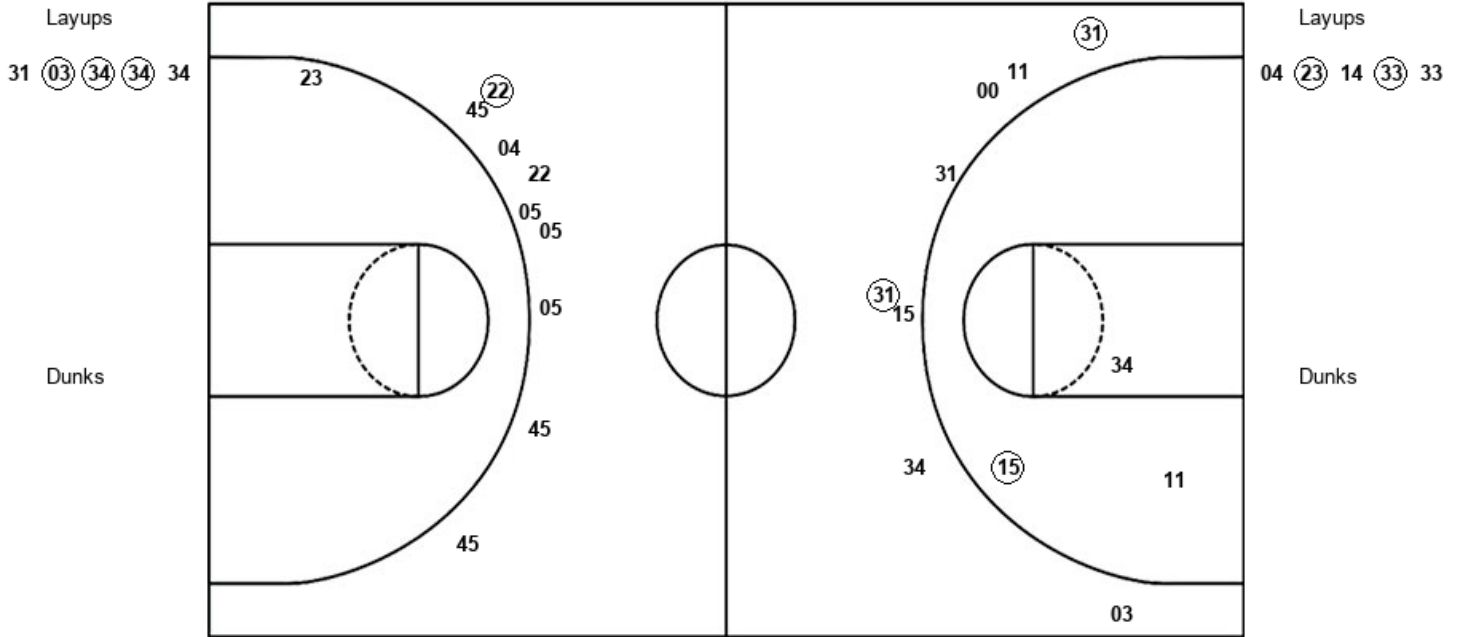

Official Shot Chart
Creighton vs Georgetown
PERIOD 2 Shots
February 02, 2019 at McDonough Arena - Washington, D.C.

Georgetown

Creighton

GEO : Period 2	Made	Att	Pct
Layups	3	5	60.0
Dunks	0	0	0
2PT Field Goals	4	9	44.4
3PT Field Goals	2	7	28.6
Total Field Goals	6	16	37.5

CRE : Period 2	Made	Att	Pct
Layups	2	5	40.0
Dunks	0	0	0
2PT Field Goals	2	6	33.3
3PT Field Goals	1	9	11.1
Total Field Goals	3	15	20.0