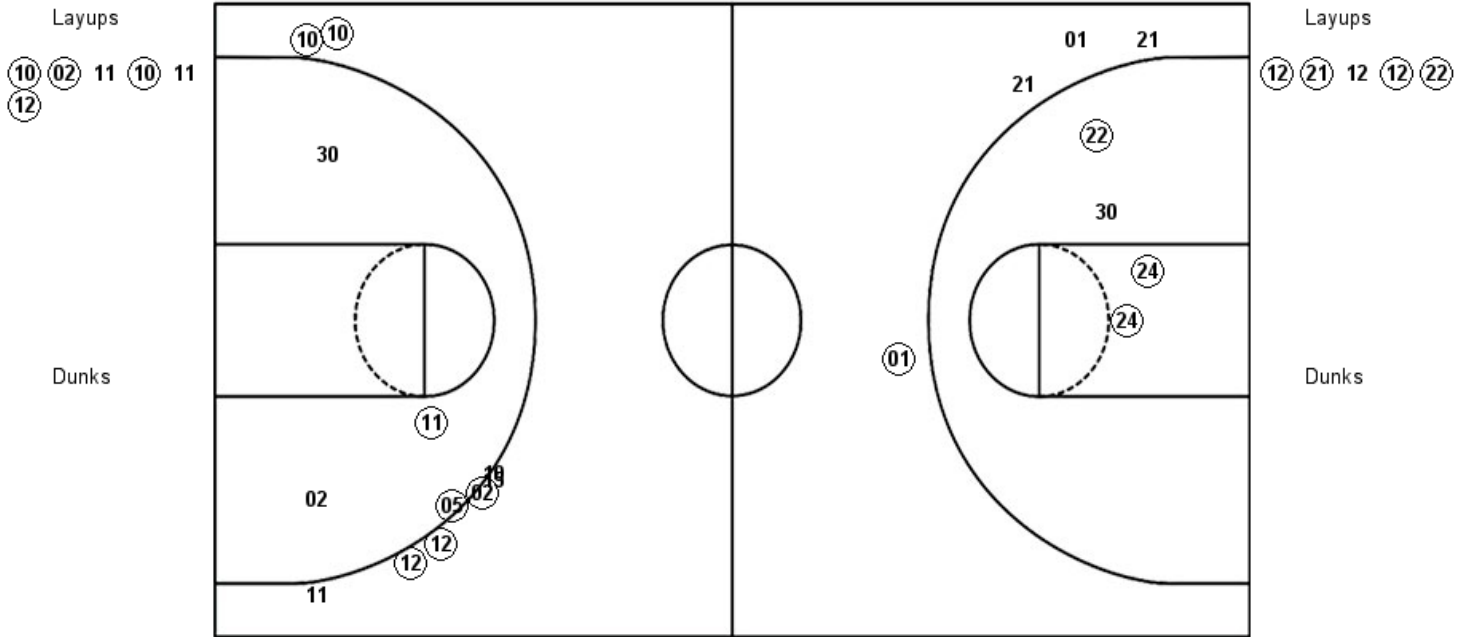

Official Shot Chart
George Washington vs William & Mary
PERIOD 3 Shots
December 29, 2018 at Kaplan Arena (Kaplan Arena) - Williamsburg, Va.

William & Mary

George Washington

W&M : Period 3	Made	Att	Pct
Layups	4	6	66.7
Dunks	0	0	0
2PT Field Goals	6	10	60.0
3PT Field Goals	5	8	62.5
Total Field Goals	11	18	61.1

GWU : Period 3	Made	Att	Pct
Layups	4	5	80.0
Dunks	0	0	0
2PT Field Goals	7	9	77.8
3PT Field Goals	1	4	25.0
Total Field Goals	8	13	61.5