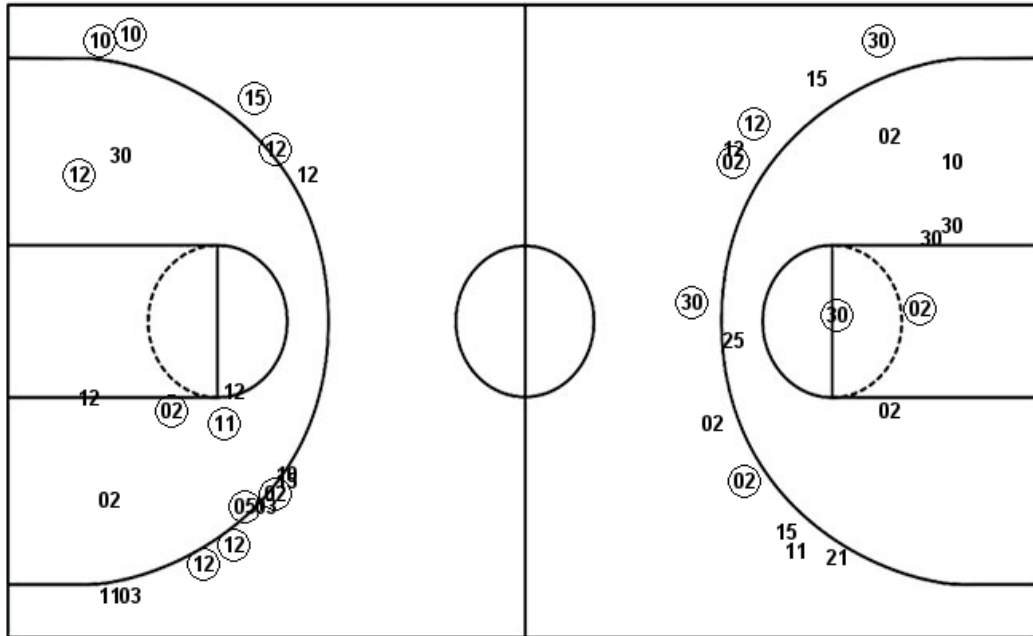

Official Shot Chart
George Washington vs William & Mary
William & Mary Team Shots
December 29, 2018 at Kaplan Arena (Kaplan Arena) - Williamsburg, Va.

Layups

Layups

02	15	30	02	02
25	02	10	11	02
02	05	10	02	11
10	11	12	03	11

Dunks

Dunks

W&M : Period 1	Made	Att	Pct
Layups	2	5	40.0
Dunks	0	0	0
2PT Field Goals	3	9	33.3
3PT Field Goals	1	6	16.7
Total Field Goals	4	15	26.7

W&M : Period 2	Made	Att	Pct
Layups	3	7	42.9
Dunks	0	0	0
2PT Field Goals	4	10	40.0
3PT Field Goals	4	6	66.7
Total Field Goals	8	16	50.0

W&M : Period 3	Made	Att	Pct
Layups	4	6	66.7
Dunks	0	0	0
2PT Field Goals	6	10	60.0
3PT Field Goals	5	8	62.5
Total Field Goals	11	18	61.1

W&M : Period 4	Made	Att	Pct
Layups	0	2	00.0
Dunks	0	0	0
2PT Field Goals	2	6	33.3
3PT Field Goals	2	5	40.0
Total Field Goals	4	11	36.4