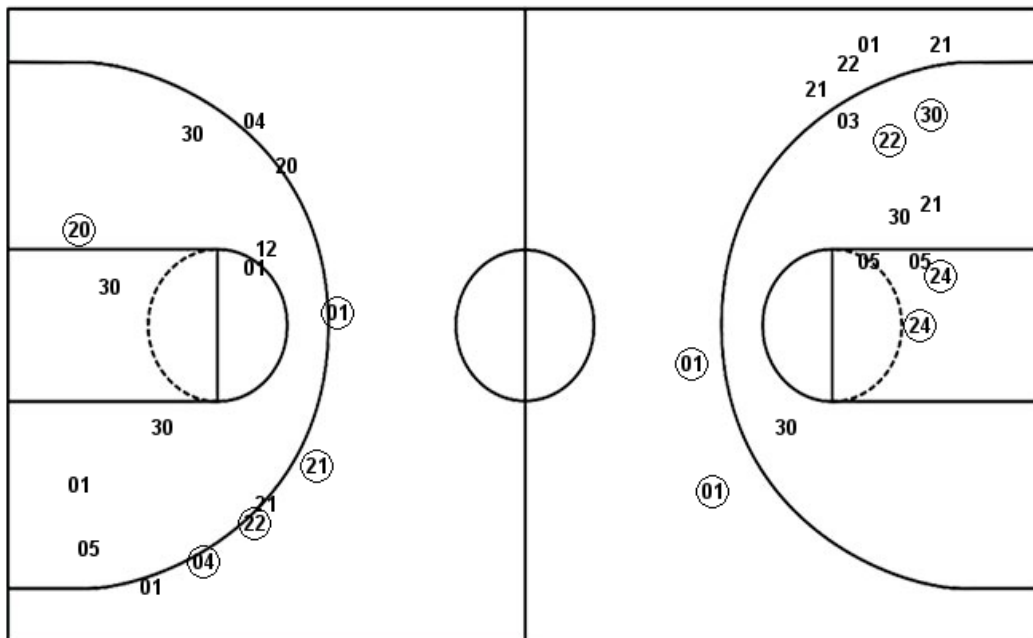

Official Shot Chart
George Washington vs William & Mary
George Washington Team Shots
December 29, 2018 at Kaplan Arena (Kaplan Arena) - Williamsburg, Va.

Layups

Layups

12 12 (12) 21 12
20 24 24 24 (21)
(12) (21) 12 (12) (22)
30 (21) 01 (24) (01)
04 (12)

Dunks

Dunks

GWU : Period 1	Made	Att	Pct
Layups	1	4	25.0
Dunks	0	0	0
2PT Field Goals	2	10	20.0
3PT Field Goals	1	3	33.3
Total Field Goals	3	13	23.1

GWU : Period 2	Made	Att	Pct
Layups	1	6	16.7
Dunks	0	0	0
2PT Field Goals	1	8	12.5
3PT Field Goals	3	5	60.0
Total Field Goals	4	13	30.8

GWU : Period 3	Made	Att	Pct
Layups	4	5	80.0
Dunks	0	0	0
2PT Field Goals	7	9	77.8
3PT Field Goals	1	4	25.0
Total Field Goals	8	13	61.5

GWU : Period 4	Made	Att	Pct
Layups	4	7	57.1
Dunks	0	0	0
2PT Field Goals	5	13	38.5
3PT Field Goals	1	2	50.0
Total Field Goals	6	15	40.0