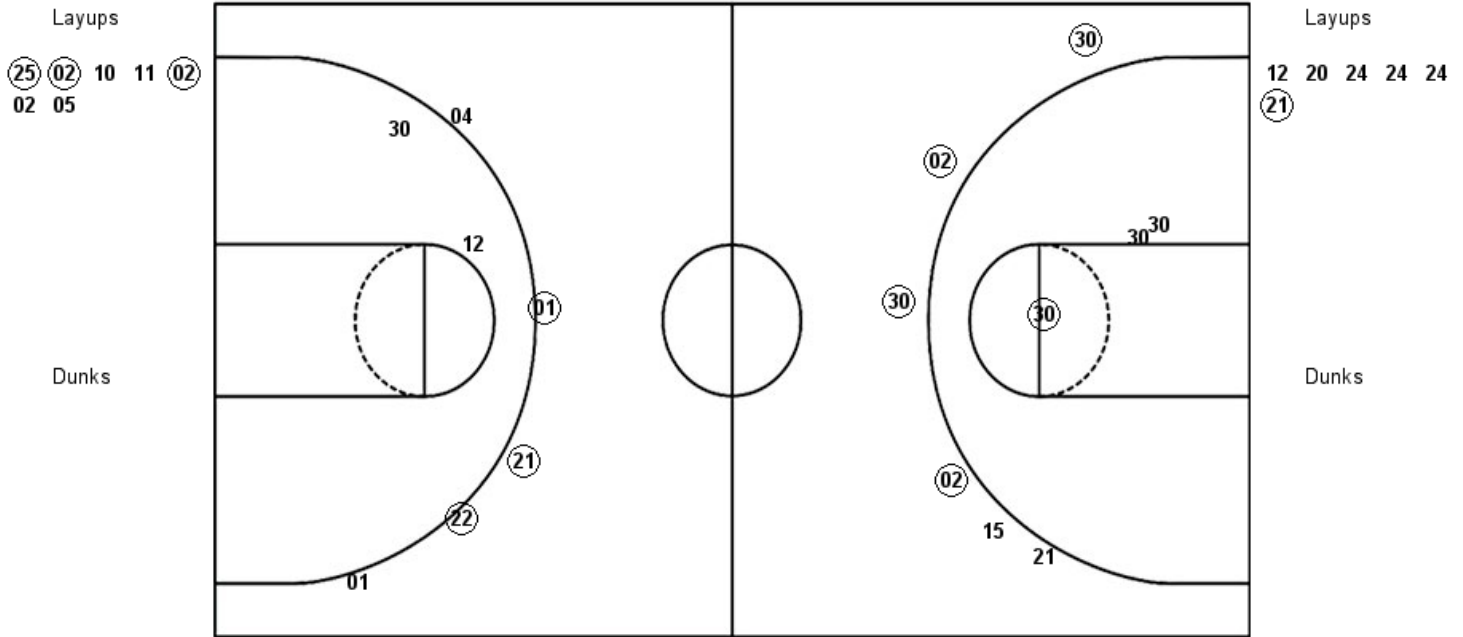

Official Shot Chart
George Washington vs William & Mary
PERIOD 2 Shots
December 29, 2018 at Kaplan Arena (Kaplan Arena) - Williamsburg, Va.

William & Mary

George Washington

W&M : Period 2	Made	Att	Pct
Layups	3	7	42.9
Dunks	0	0	0
2PT Field Goals	4	10	40.0
3PT Field Goals	4	6	66.7
Total Field Goals	8	16	50.0

GWU : Period 2	Made	Att	Pct
Layups	1	6	16.7
Dunks	0	0	0
2PT Field Goals	1	8	12.5
3PT Field Goals	3	5	60.0
Total Field Goals	4	13	30.8