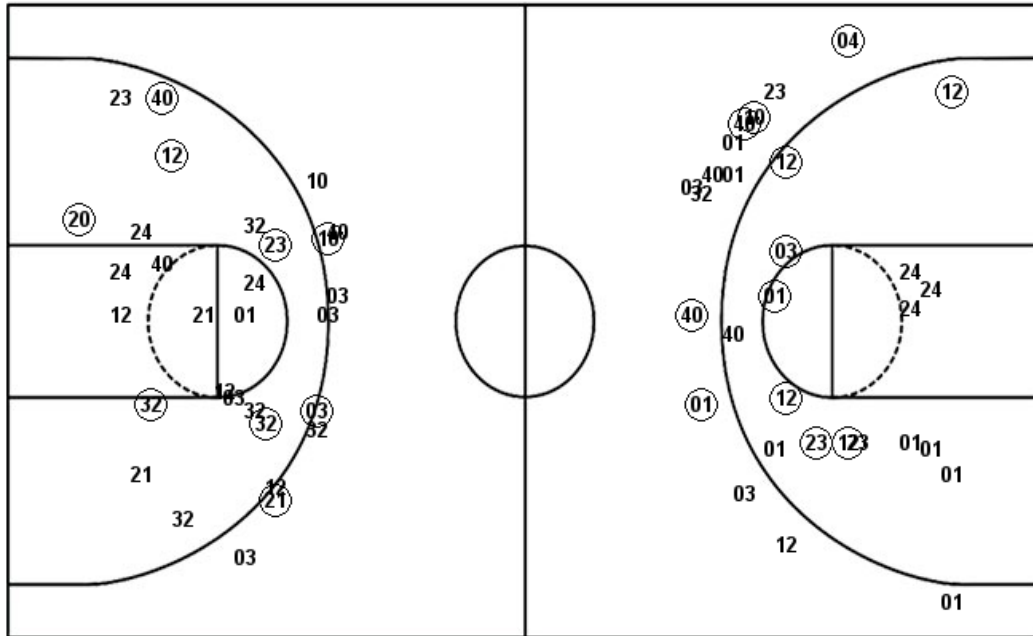

Official Shot Chart
Troy vs South Alabama
Troy Team Shots
February 02, 2019 at Mitchell Center - Mobile, Ala

Layups

Layups

(24) (23) (24) (01) 20
10 04 (20) 24 24
(24) 32 (20) (20)

Dunks

Dunks

TRY : Period 1	Made	Att	Pct
Layups	4	6	66.7
Dunks	0	0	0
2PT Field Goals	6	17	35.3
3PT Field Goals	2	4	50.0
Total Field Goals	8	21	38.1

TRY : Period 2	Made	Att	Pct
Layups	1	4	25.0
Dunks	0	0	0
2PT Field Goals	5	13	38.5
3PT Field Goals	1	6	16.7
Total Field Goals	6	19	31.6

TRY : Period 3	Made	Att	Pct
Layups	1	1	100.0
Dunks	0	0	0
2PT Field Goals	6	10	60.0
3PT Field Goals	1	6	16.7
Total Field Goals	7	16	43.8

TRY : Period 4	Made	Att	Pct
Layups	2	3	66.7
Dunks	0	0	0
2PT Field Goals	4	10	40.0
3PT Field Goals	4	8	50.0
Total Field Goals	8	18	44.4