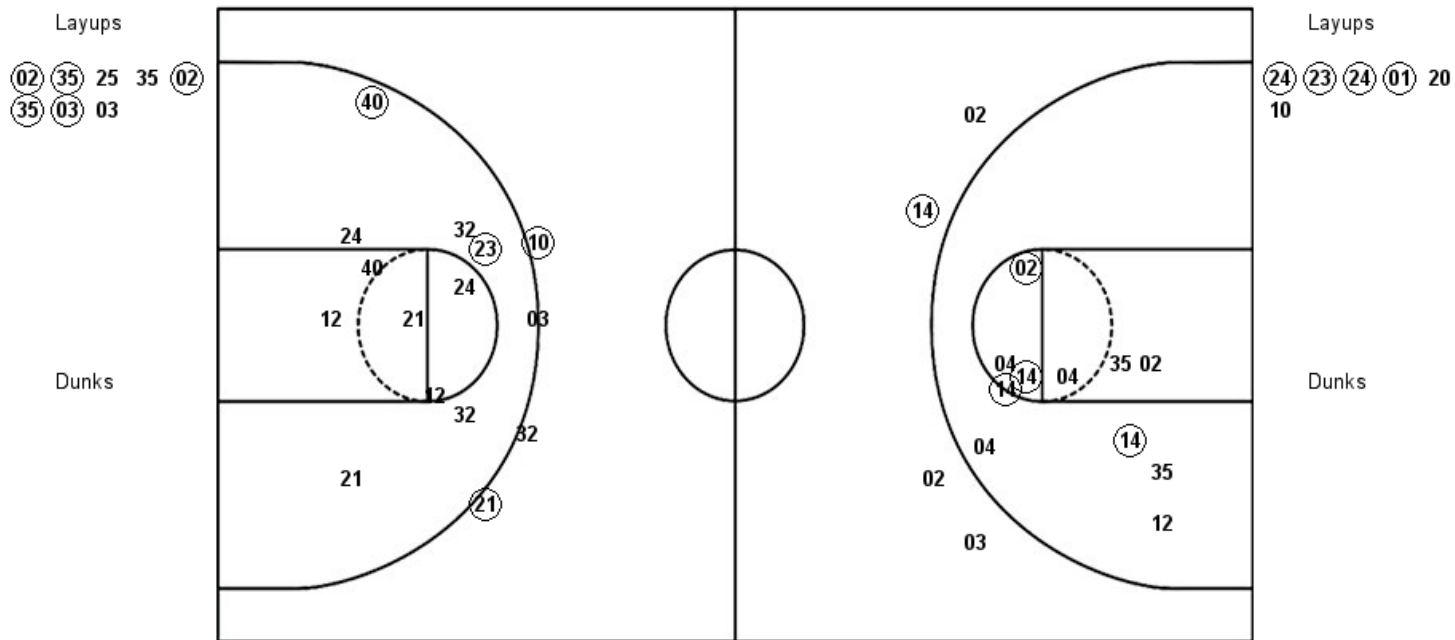

**Troy 77, South Alabama 80**

**Official Shot Chart**  
**Troy vs South Alabama**  
**PERIOD 1 Shots**  
**February 02, 2019 at Mitchell Center - Mobile, Ala**

**South Alabama**

**Troy**

USA : Period 1	Made	Att	Pct
Layups	5	8	62.5
Dunks	0	0	0
2PT Field Goals	8	18	44.4
3PT Field Goals	2	5	40.0
<b>Total Field Goals</b>	<b>10</b>	<b>23</b>	<b>43.5</b>