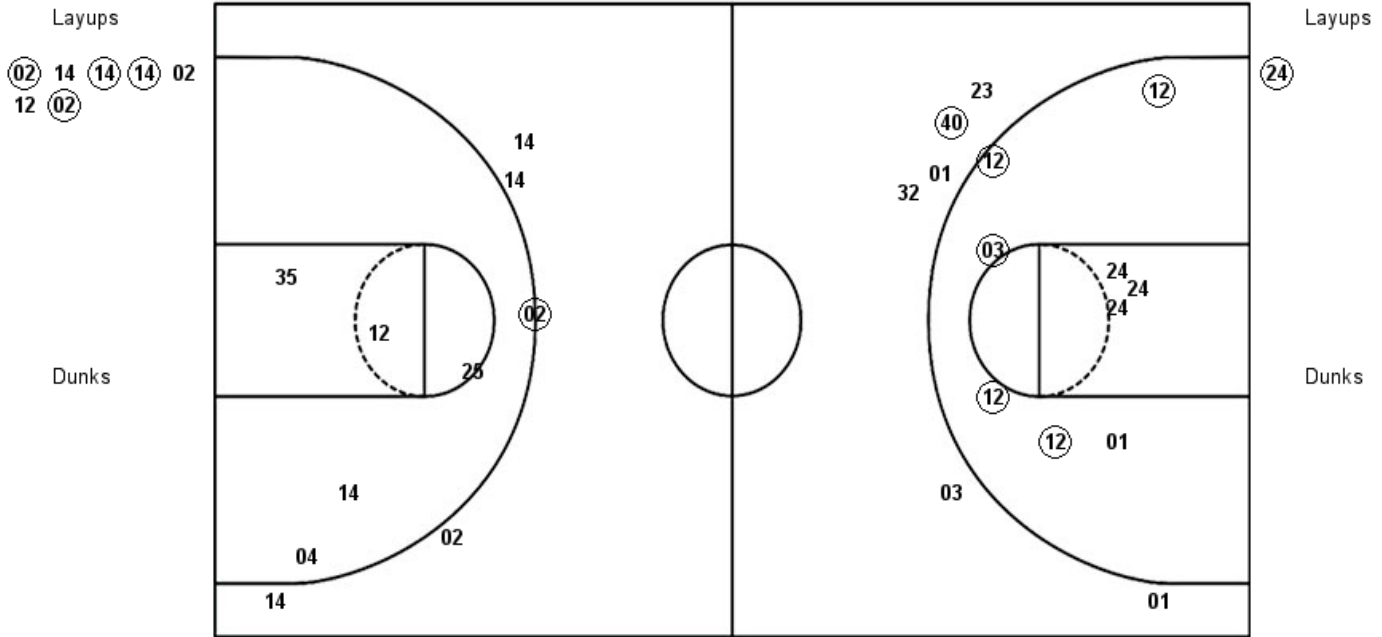

Official Shot Chart
Troy vs South Alabama
PERIOD 3 Shots
February 02, 2019 at Mitchell Center - Mobile, Ala

South Alabama

Troy

USA : Period 3	Made	Att	Pct
Layups	4	7	57.1
Dunks	0	0	0
2PT Field Goals	4	12	33.3
3PT Field Goals	1	5	20.0
Total Field Goals	5	17	29.4

TRY : Period 3	Made	Att	Pct
Layups	1	1	100.0
Dunks	0	0	0
2PT Field Goals	6	10	60.0
3PT Field Goals	1	6	16.7
Total Field Goals	7	16	43.8