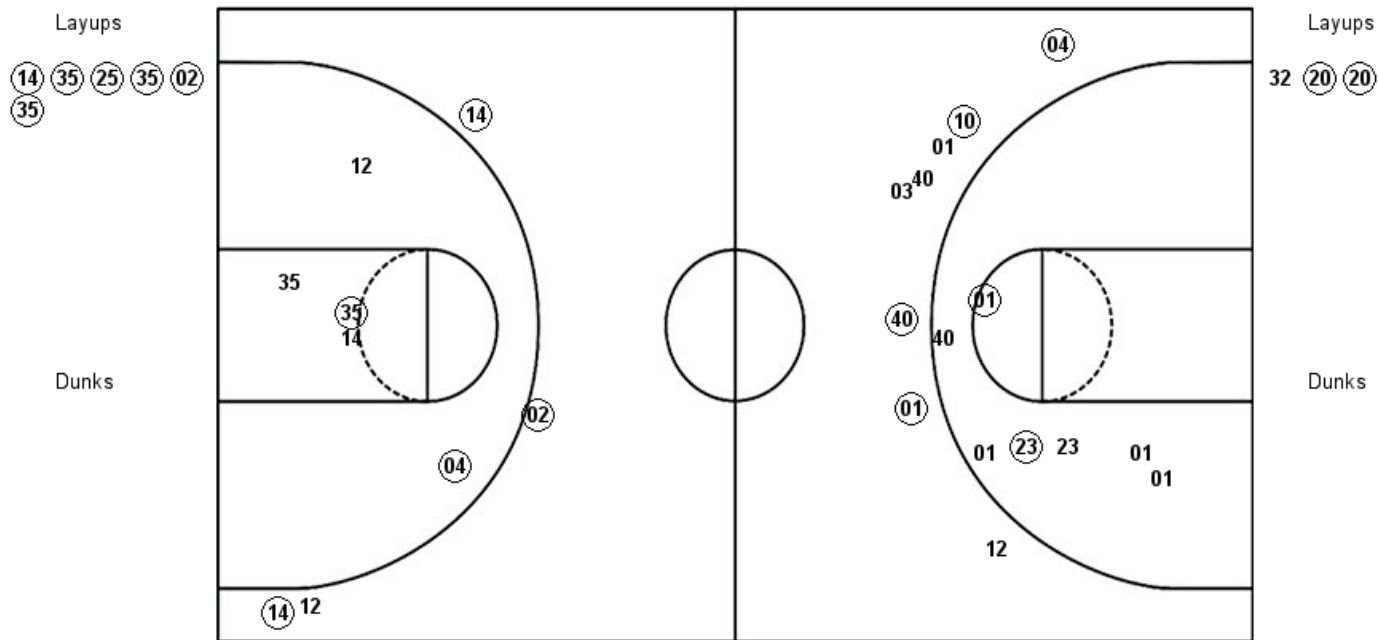

Official Shot Chart
Troy vs South Alabama
PERIOD 4 Shots
February 02, 2019 at Mitchell Center - Mobile, Ala

South Alabama

Troy

USA : Period 4	Made	Att	Pct
Layups	6	6	100.0
Dunks	0	0	0
2PT Field Goals	8	11	72.7
3PT Field Goals	3	4	75.0
Total Field Goals	11	15	73.3

TRY : Period 4	Made	Att	Pct
Layups	2	3	66.7
Dunks	0	0	0
2PT Field Goals	4	10	40.0
3PT Field Goals	4	8	50.0
Total Field Goals	8	18	44.4