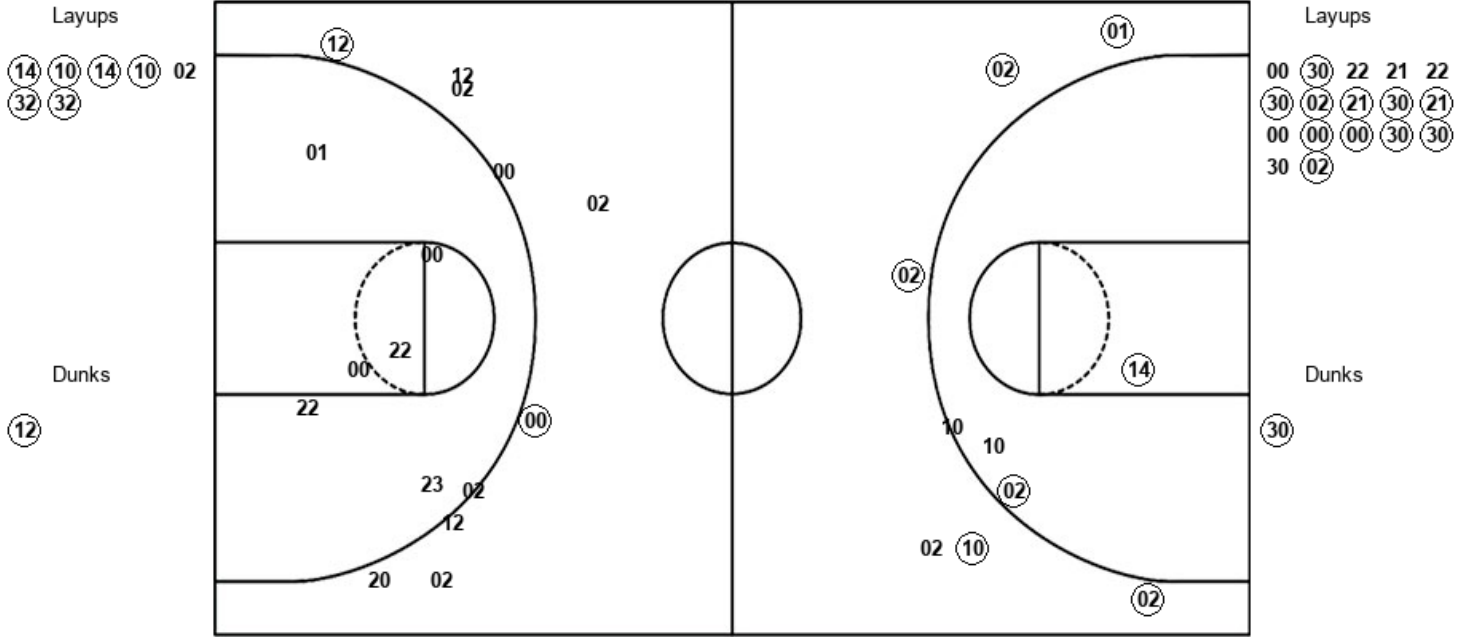

Official Shot Chart
Sacramento State vs Portland
PERIOD 2 Shots
December 09, 2018 at Chiles Center - Portland, Ore.

Portland

Sacramento State

POR : Period 2	Made	Att	Pct
Layups	6	7	85.7
Dunks	1	1	100.0
2PT Field Goals	9	12	75.0
3PT Field Goals	5	6	83.3
Total Field Goals	14	18	77.8

SAC : Period 2	Made	Att	Pct
Layups	11	17	64.7
Dunks	1	1	100.0
2PT Field Goals	12	24	50.0
3PT Field Goals	2	10	20.0
Total Field Goals	14	34	41.2