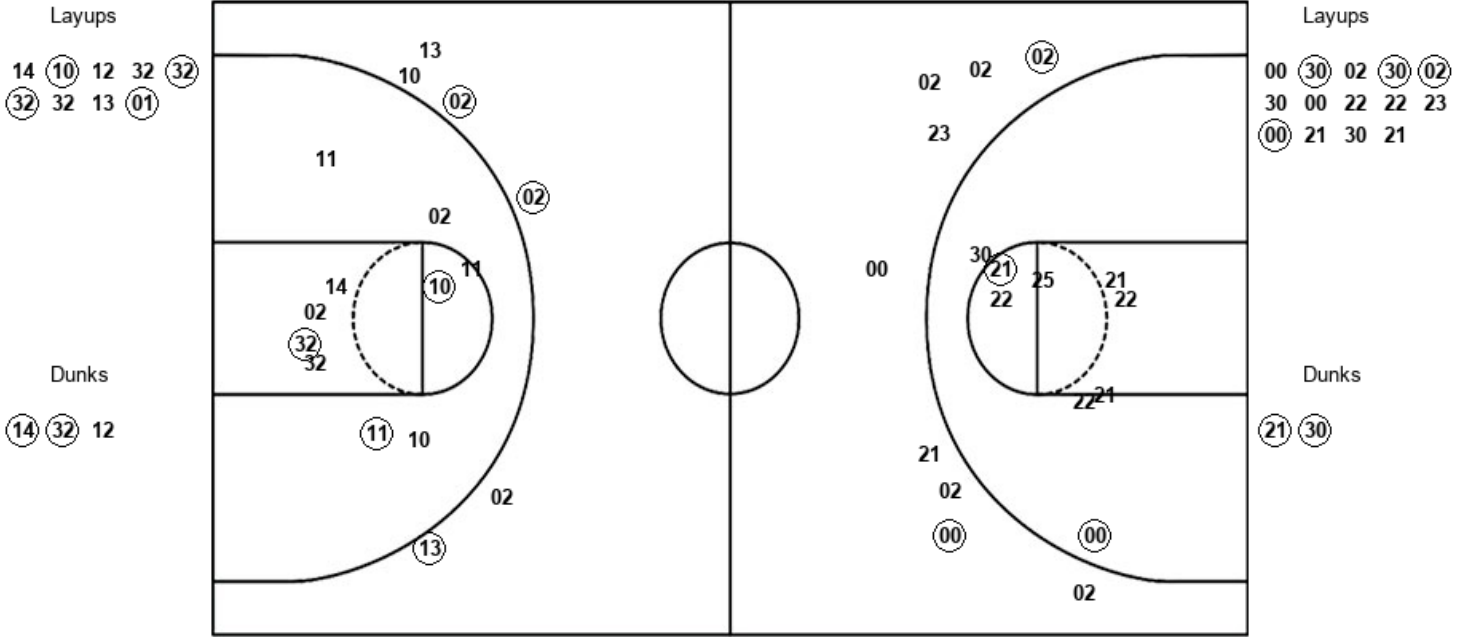

**Sacramento State 67, Portland 76**

**Official Shot Chart**  
**Sacramento State vs Portland**  
**PERIOD 1 Shots**  
 December 09, 2018 at Chiles Center - Portland, Ore.

**Portland**

**Sacramento State**