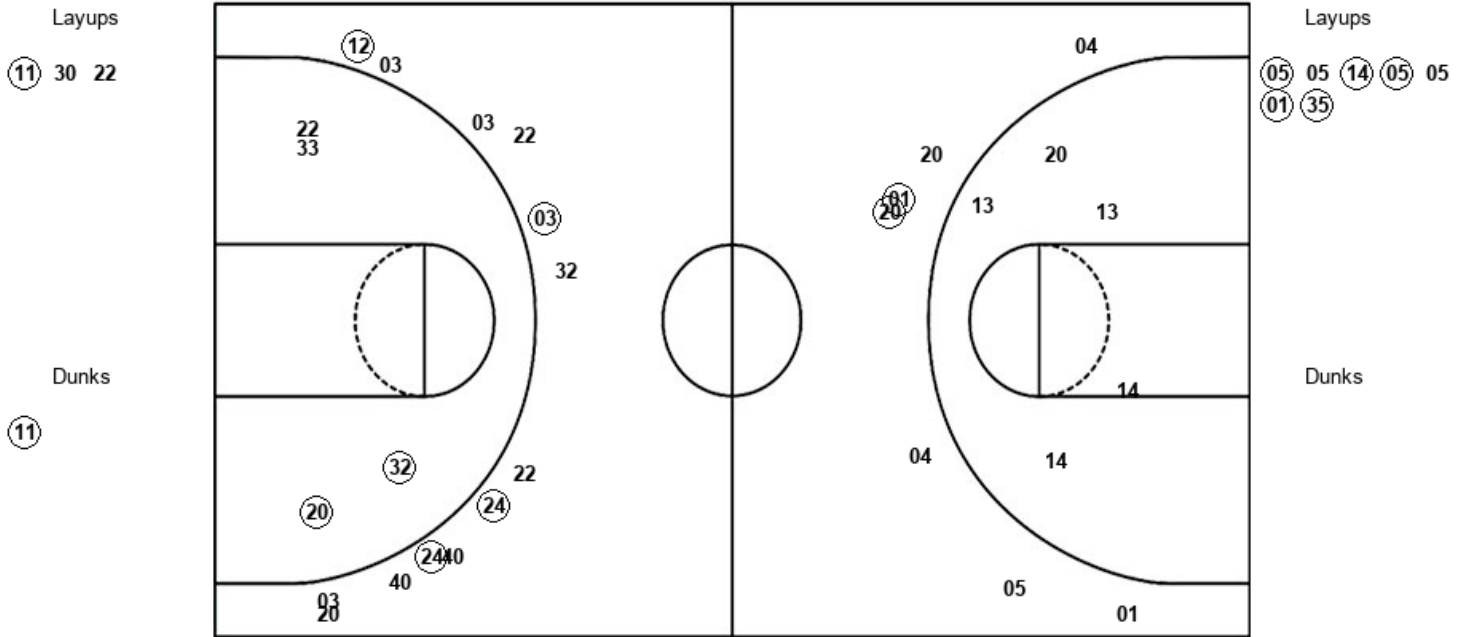

Official Shot Chart
Virginia vs Notre Dame
PERIOD 4 Shots
March 03, 2019 at Purcell Pavilion - Notre Dame, IN

Notre Dame

Virginia

UND : Period 4	Made	Att	Pct
Layups	1	3	33.3
Dunks	1	1	100.0
2PT Field Goals	4	8	50.0
3PT Field Goals	4	13	30.8
Total Field Goals	8	21	38.1

UVA : Period 4	Made	Att	Pct
Layups	5	7	71.4
Dunks	0	0	0
2PT Field Goals	5	12	41.7
3PT Field Goals	2	7	28.6
Total Field Goals	7	19	36.8