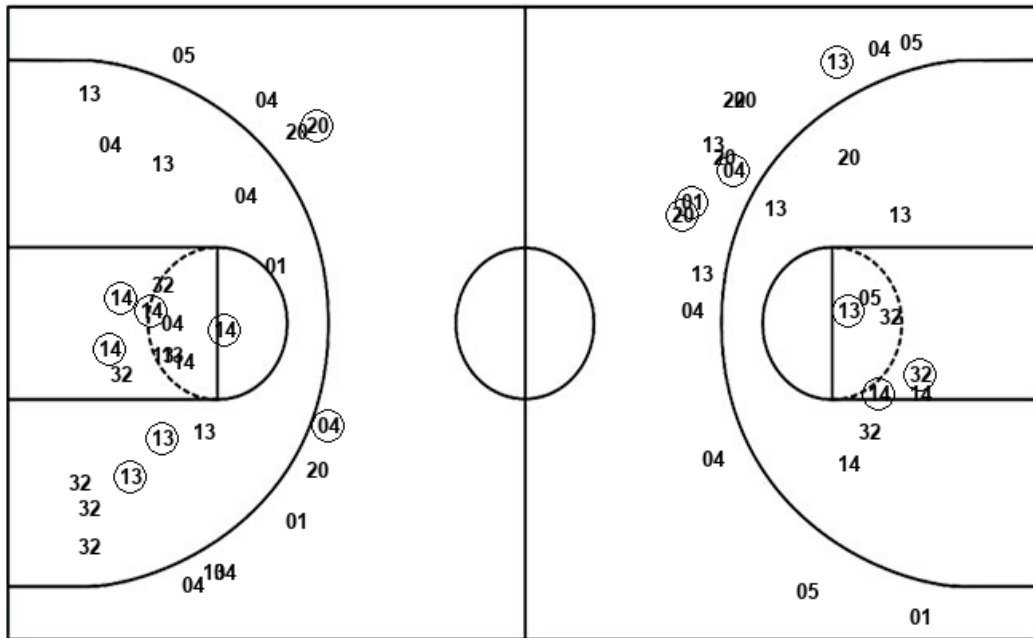

**Official Shot Chart**  
**Virginia vs Notre Dame**  
**Virginia Team Shots**  
 March 03, 2019 at Purcell Pavilion - Notre Dame, IN

Layups

Layups

(14) 13 01 (13) 05  
 (05) (13) 13 13 13  
 05 (14) 14 (05) 05  
 (14) (05) 05 (01) (35)