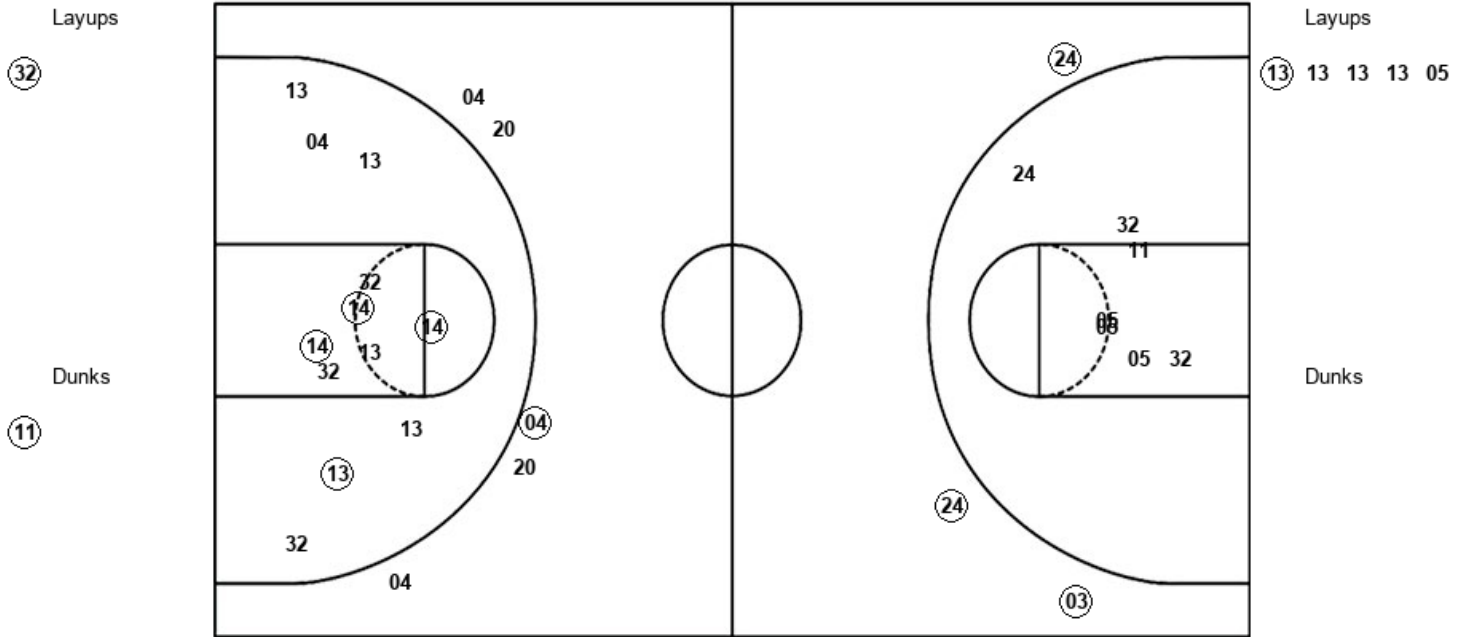

Official Shot Chart
Virginia vs Notre Dame
PERIOD 2 Shots
March 03, 2019 at Purcell Pavilion - Notre Dame, IN

Notre Dame

Virginia

UND : Period 2	Made	Att	Pct
Layups	1	1	100.0
Dunks	1	1	100.0
2PT Field Goals	2	9	22.2
3PT Field Goals	3	3	100.0
Total Field Goals	5	12	41.7

UVA : Period 2	Made	Att	Pct
Layups	1	5	20.0
Dunks	0	0	0
2PT Field Goals	5	17	29.4
3PT Field Goals	1	5	20.0
Total Field Goals	6	22	27.3