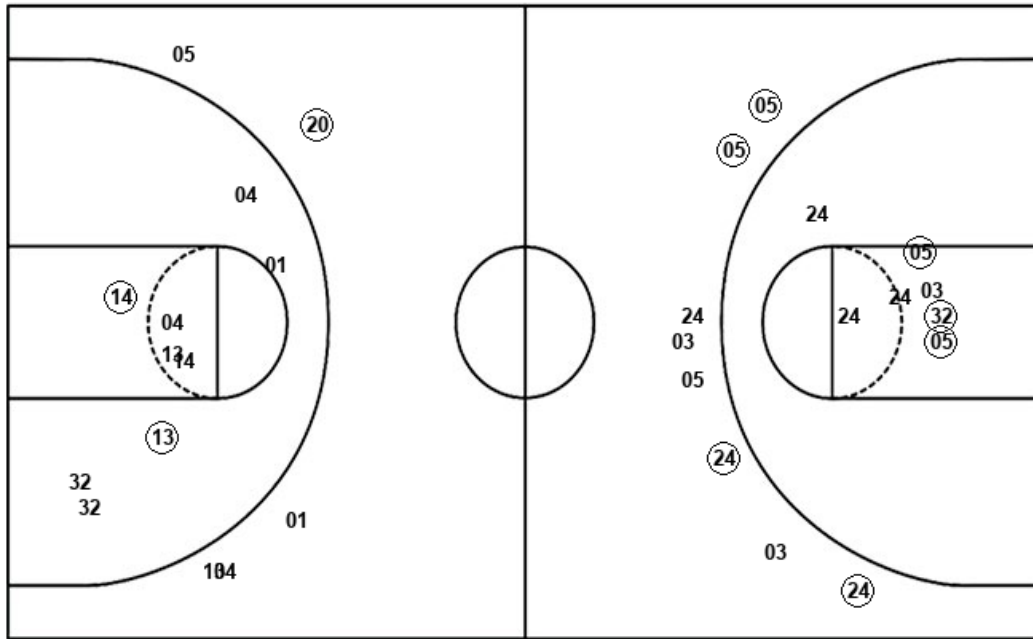

**Virginia 66, Notre Dame 103**

Official Shot Chart  
**Virginia vs Notre Dame**  
 PERIOD 1 Shots  
 March 03, 2019 at Purcell Pavilion - Notre Dame, IN

Notre Dame

Virginia

Layups  
 (32) (11) (03)

Dunks  
 (11) (11)