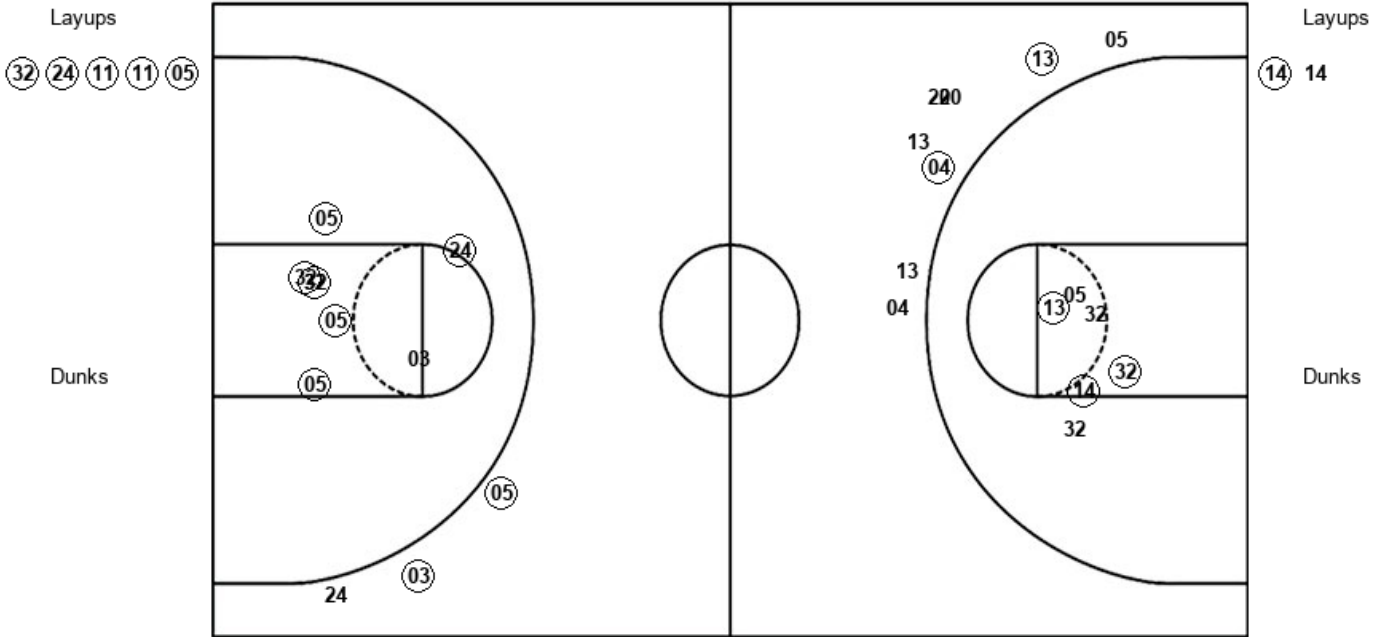

Official Shot Chart
Virginia vs Notre Dame
PERIOD 3 Shots
March 03, 2019 at Purcell Pavilion - Notre Dame, IN

Notre Dame

Virginia

UND : Period 3	Made	Att	Pct
Layups	5	5	100.0
Dunks	0	0	0
2PT Field Goals	11	13	84.6
3PT Field Goals	2	3	66.7
Total Field Goals	13	16	81.3

UVA : Period 3	Made	Att	Pct
Layups	1	2	50.0
Dunks	0	0	0
2PT Field Goals	4	8	50.0
3PT Field Goals	2	8	25.0
Total Field Goals	6	16	37.5