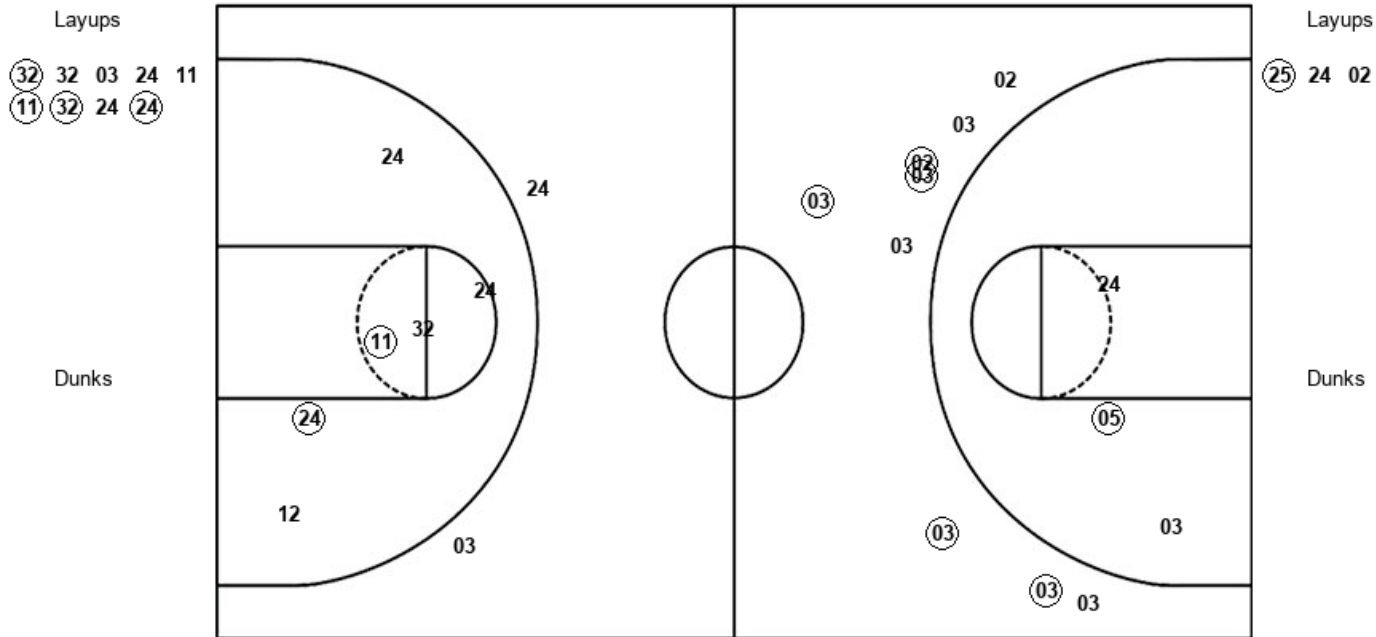

Official Shot Chart
Duke vs Notre Dame
PERIOD 3 Shots
February 22, 2019 at Purcell Pavilion - Notre Dame, IN

Notre Dame

Duke

UND : Period 3	Made	Att	Pct
Layups	4	9	44.4
Dunks	0	0	0
2PT Field Goals	6	15	40.0
3PT Field Goals	0	2	00.0
Total Field Goals	6	17	35.3

DUK : Period 3	Made	Att	Pct
Layups	1	3	33.3
Dunks	0	0	0
2PT Field Goals	2	6	33.3
3PT Field Goals	5	9	55.6
Total Field Goals	7	15	46.7