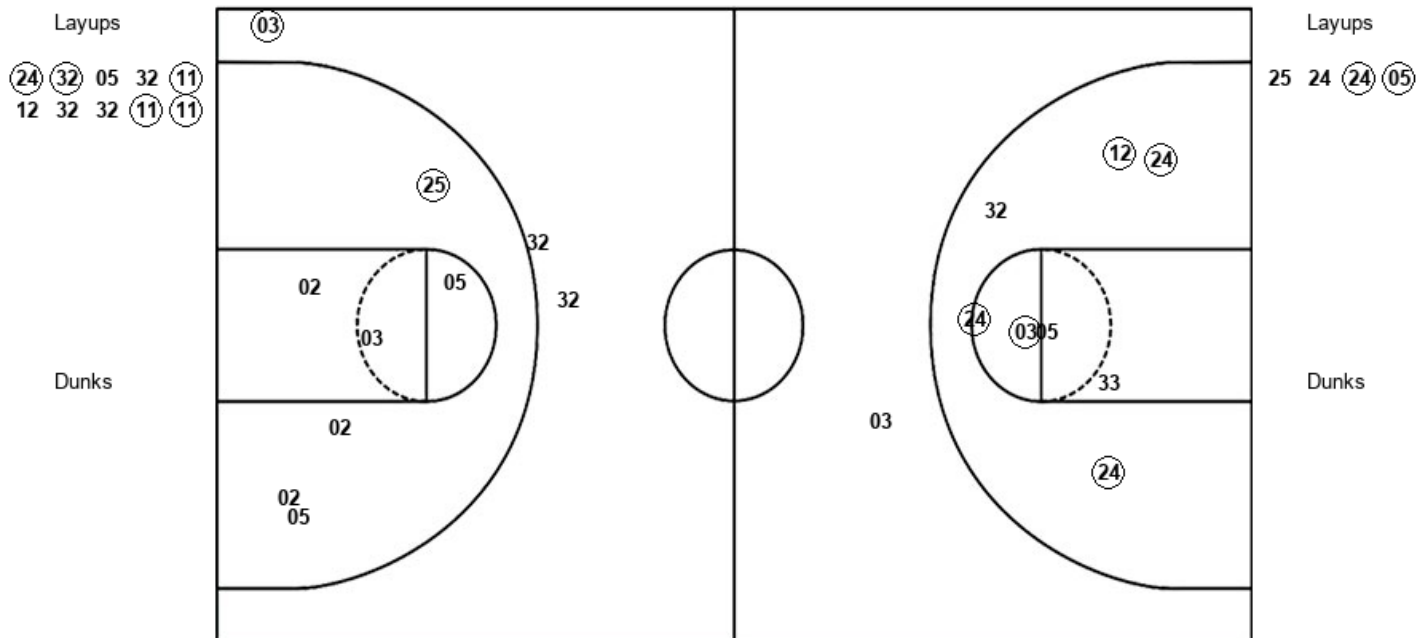

Official Shot Chart
Duke vs Notre Dame
PERIOD 2 Shots
February 22, 2019 at Purcell Pavilion - Notre Dame, IN

Notre Dame

Duke

UND : Period 2	Made	Att	Pct
Layups	5	10	50.0
Dunks	0	0	0
2PT Field Goals	10	18	55.6
3PT Field Goals	0	1	00.0
Total Field Goals	10	19	52.6

DUK : Period 2	Made	Att	Pct
Layups	2	4	50.0
Dunks	0	0	0
2PT Field Goals	3	11	27.3
3PT Field Goals	1	3	33.3
Total Field Goals	4	14	28.6