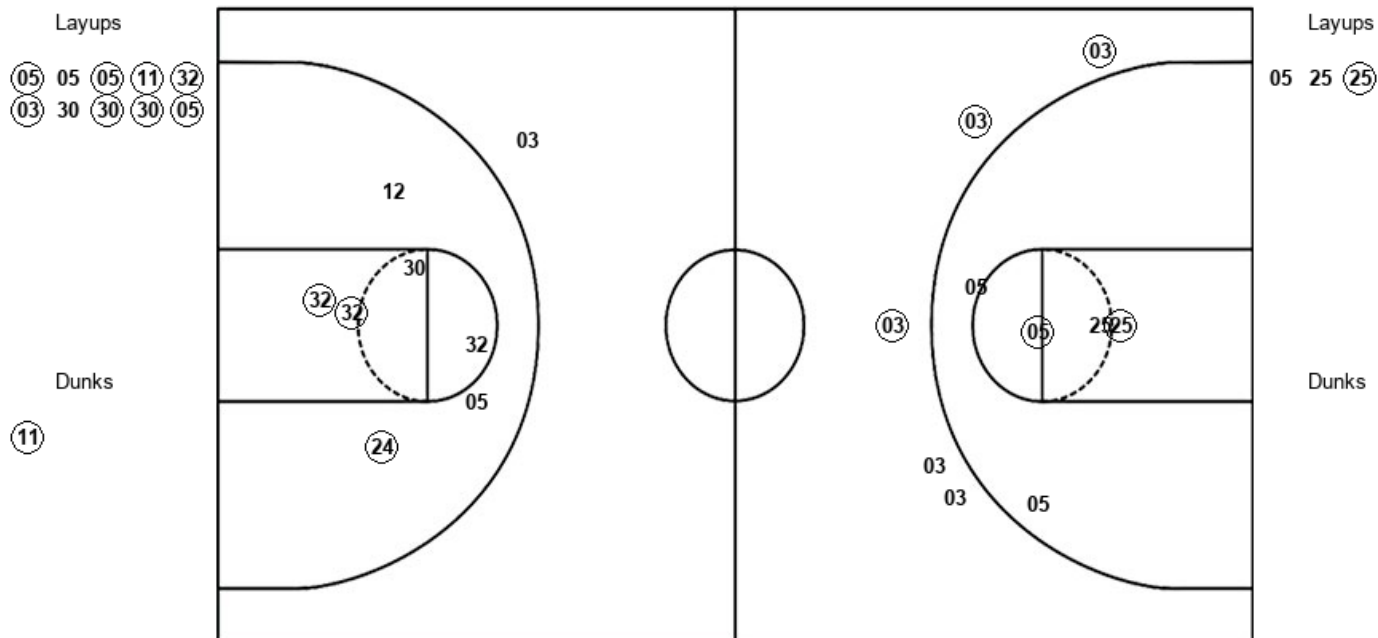

Official Shot Chart
Duke vs Notre Dame
PERIOD 4 Shots
February 22, 2019 at Purcell Pavilion - Notre Dame, IN

Notre Dame

Duke

UND : Period 4	Made	Att	Pct
Layups	8	10	80.0
Dunks	1	1	100.0
2PT Field Goals	12	18	66.7
3PT Field Goals	0	1	00.0
Total Field Goals	12	19	63.2

DUK : Period 4	Made	Att	Pct
Layups	1	3	33.3
Dunks	0	0	0
2PT Field Goals	3	8	37.5
3PT Field Goals	3	5	60.0
Total Field Goals	6	13	46.2