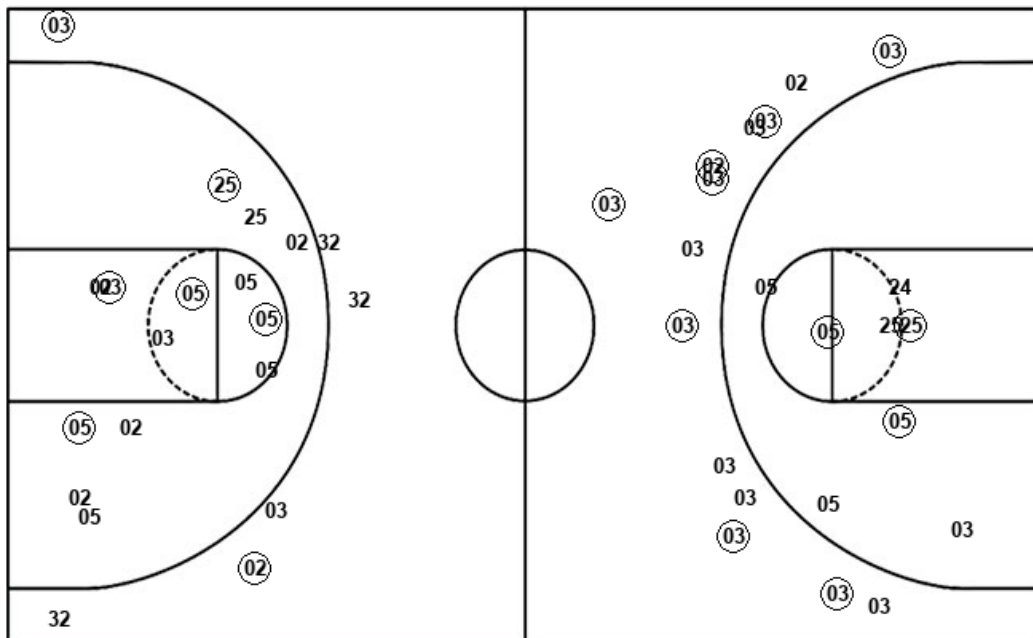

Official Shot Chart
Duke vs Notre Dame
Duke Team Shots
February 22, 2019 at Purcell Pavilion - Notre Dame, IN

Layups

Layups

25 02 (24) (32) 25
24 (24) (05) (25) 24
02 05 25 (25)

Dunks

Dunks

DUK : Period 1	Made	Att	Pct
Layups	2	4	50.0
Dunks	0	0	0
2PT Field Goals	6	11	54.5
3PT Field Goals	1	3	33.3
Total Field Goals	7	14	50.0

DUK : Period 2	Made	Att	Pct
Layups	2	4	50.0
Dunks	0	0	0
2PT Field Goals	3	11	27.3
3PT Field Goals	1	3	33.3
Total Field Goals	4	14	28.6

DUK : Period 3	Made	Att	Pct
Layups	1	3	33.3
Dunks	0	0	0
2PT Field Goals	2	6	33.3
3PT Field Goals	5	9	55.6
Total Field Goals	7	15	46.7

DUK : Period 4	Made	Att	Pct
Layups	1	3	33.3
Dunks	0	0	0
2PT Field Goals	3	8	37.5
3PT Field Goals	3	5	60.0
Total Field Goals	6	13	46.2