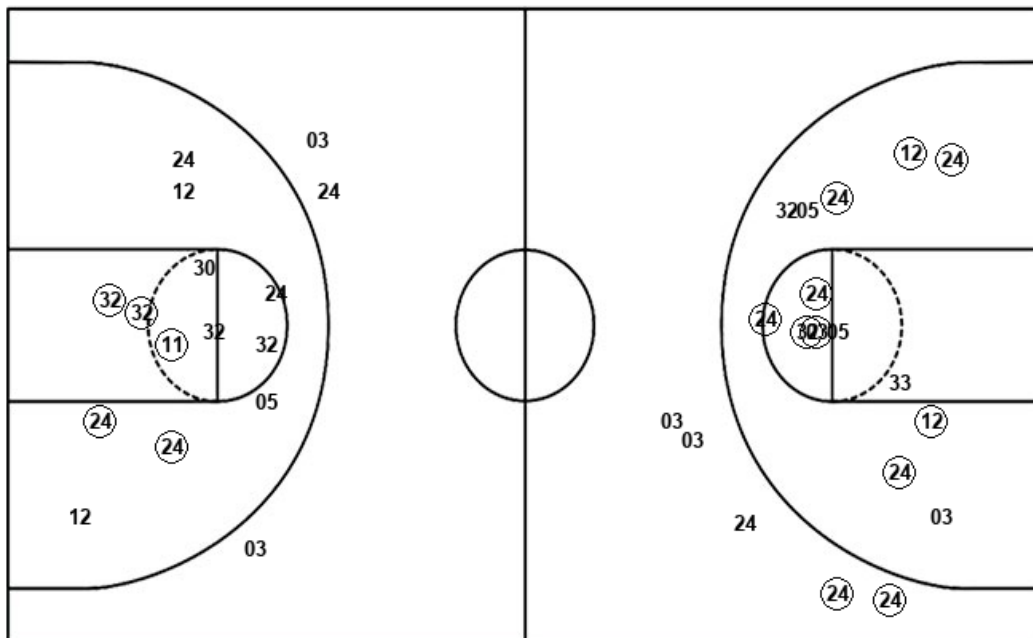

Official Shot Chart
Duke vs Notre Dame
Notre Dame Team Shots
February 22, 2019 at Purcell Pavilion - Notre Dame, IN

Layups

Layups

32 32 24 (32) 24
(32) 03 (11) 05 (32)
(24) (32) 05 32 (11)
12 32 32 (11) (11)
(32) 32 03 24 11
(11) (32) 24 (24) (05)
05 (05) (11) (32) (03)
30 (30) (30) (05)

Dunks

Dunks

(11) (11)

UND : Period 1	Made	Att	Pct
Layups	4	10	40.0
Dunks	1	1	100.0
2PT Field Goals	9	17	52.9
3PT Field Goals	2	4	50.0
Total Field Goals	11	21	52.4

UND : Period 2	Made	Att	Pct
Layups	5	10	50.0
Dunks	0	0	0
2PT Field Goals	10	18	55.6
3PT Field Goals	0	1	00.0
Total Field Goals	10	19	52.6

UND : Period 3	Made	Att	Pct
Layups	4	9	44.4
Dunks	0	0	0
2PT Field Goals	6	15	40.0
3PT Field Goals	0	2	00.0
Total Field Goals	6	17	35.3

UND : Period 4	Made	Att	Pct
Layups	8	10	80.0
Dunks	1	1	100.0
2PT Field Goals	12	18	66.7
3PT Field Goals	0	1	00.0
Total Field Goals	12	19	63.2