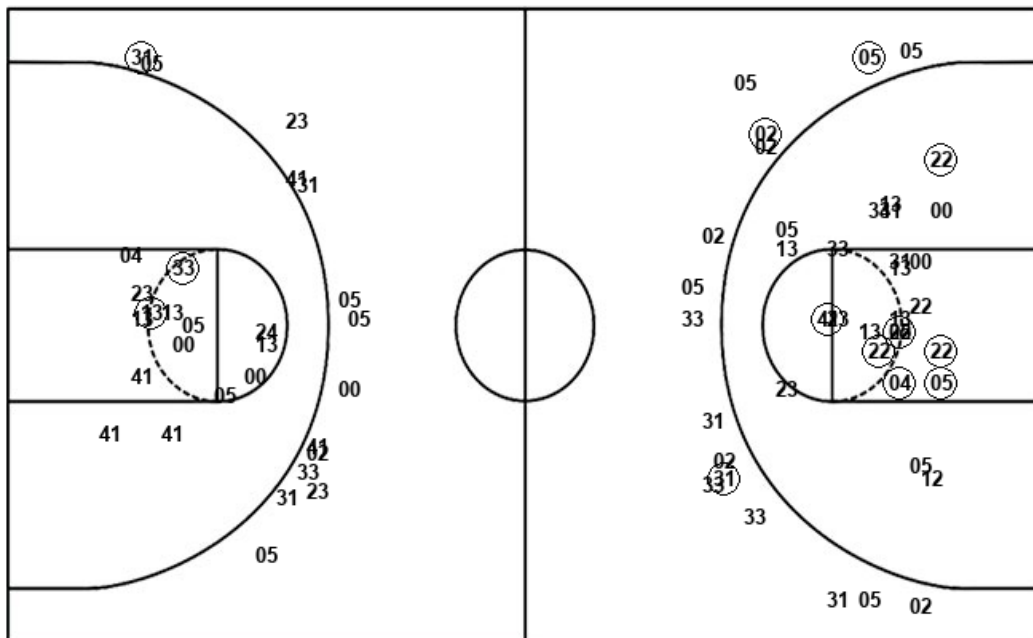

Official Shot Chart
Georgia Tech vs Notre Dame
Georgia Tech Team Shots
February 03, 2019 at Joyce Center (Notre Dame, IN)

Layups

Layups

Ⓜ13 22 Ⓜ22 41 13
22 22 22 Ⓜ22 Ⓜ22
Ⓜ13 31 31

Dunks

Dunks

GAT : Period 1	Made	Att	Pct
Layups	2	5	40.0
Dunks	0	0	0
2PT Field Goals	4	11	36.4
3PT Field Goals	0	5	00.0
Total Field Goals	4	16	25.0

GAT : Period 2	Made	Att	Pct
Layups	0	0	0
Dunks	0	0	0
2PT Field Goals	0	9	00.0
3PT Field Goals	1	9	11.1
Total Field Goals	1	18	05.6

GAT : Period 3	Made	Att	Pct
Layups	3	6	50.0
Dunks	0	0	0
2PT Field Goals	6	18	33.3
3PT Field Goals	1	7	14.3
Total Field Goals	7	25	28.0

GAT : Period 4	Made	Att	Pct
Layups	0	2	00.0
Dunks	0	0	0
2PT Field Goals	4	15	26.7
3PT Field Goals	2	9	22.2
Total Field Goals	6	24	25.0