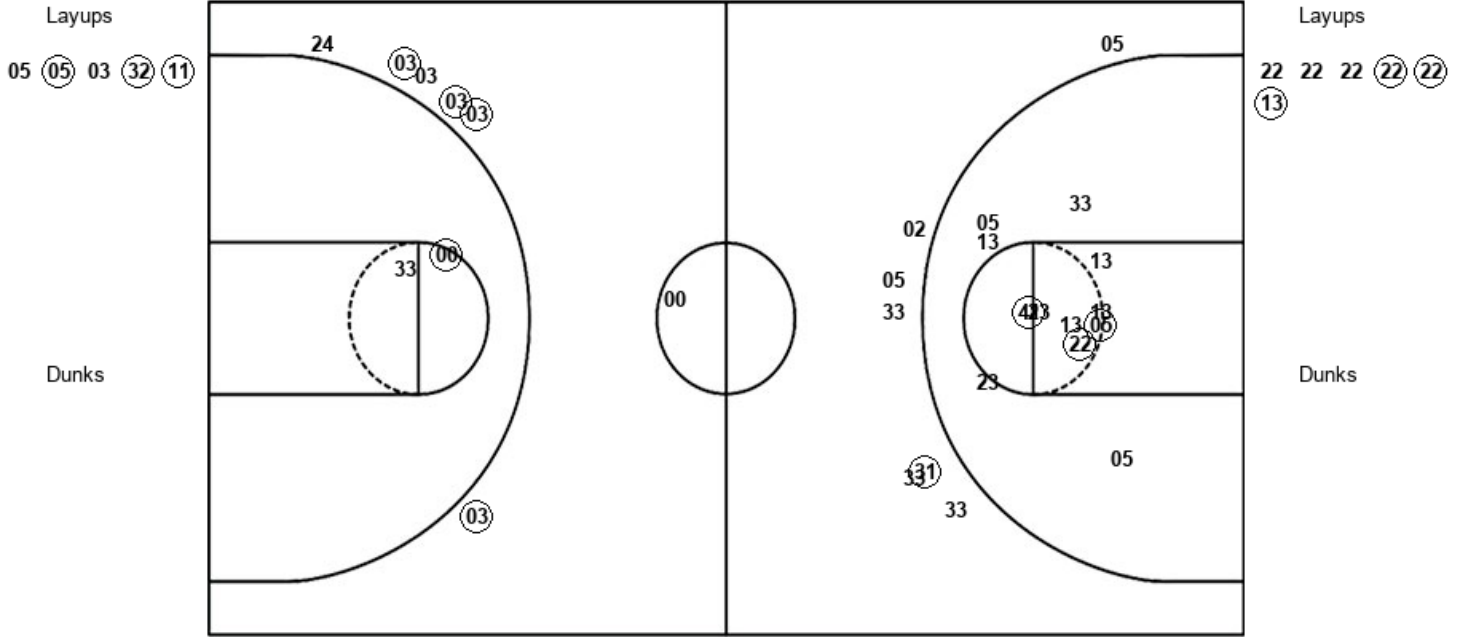

Official Shot Chart
Georgia Tech vs Notre Dame
PERIOD 3 Shots
February 03, 2019 at Joyce Center (Notre Dame, IN)

Notre Dame

Georgia Tech

UND : Period 3	Made	Att	Pct
Layups	3	5	60.0
Dunks	0	0	0
2PT Field Goals	4	7	57.1
3PT Field Goals	4	7	57.1
Total Field Goals	8	14	57.1

GAT : Period 3	Made	Att	Pct
Layups	3	6	50.0
Dunks	0	0	0
2PT Field Goals	6	18	33.3
3PT Field Goals	1	7	14.3
Total Field Goals	7	25	28.0