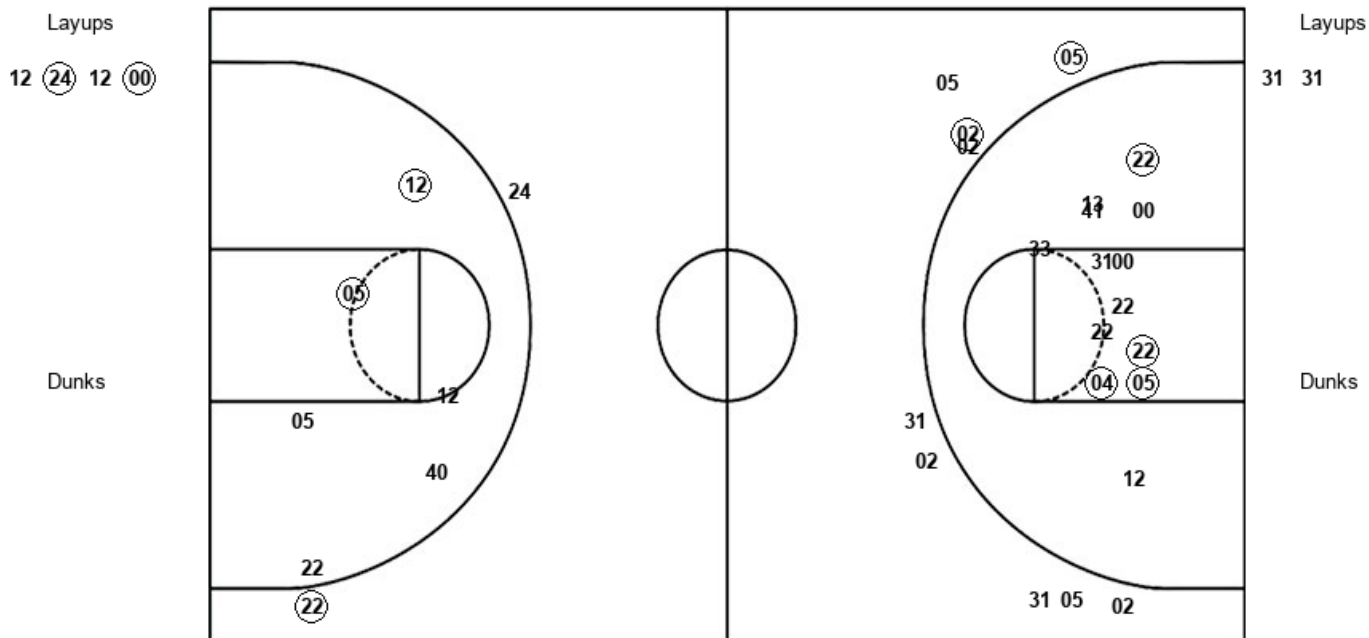

Official Shot Chart
Georgia Tech vs Notre Dame
PERIOD 4 Shots
February 03, 2019 at Joyce Center (Notre Dame, IN)

Notre Dame

Georgia Tech

UND : Period 4	Made	Att	Pct
Layups	2	4	50.0
Dunks	0	0	0
2PT Field Goals	4	10	40.0
3PT Field Goals	1	2	50.0
Total Field Goals	5	12	41.7

GAT : Period 4	Made	Att	Pct
Layups	0	2	00.0
Dunks	0	0	0
2PT Field Goals	4	15	26.7
3PT Field Goals	2	9	22.2
Total Field Goals	6	24	25.0