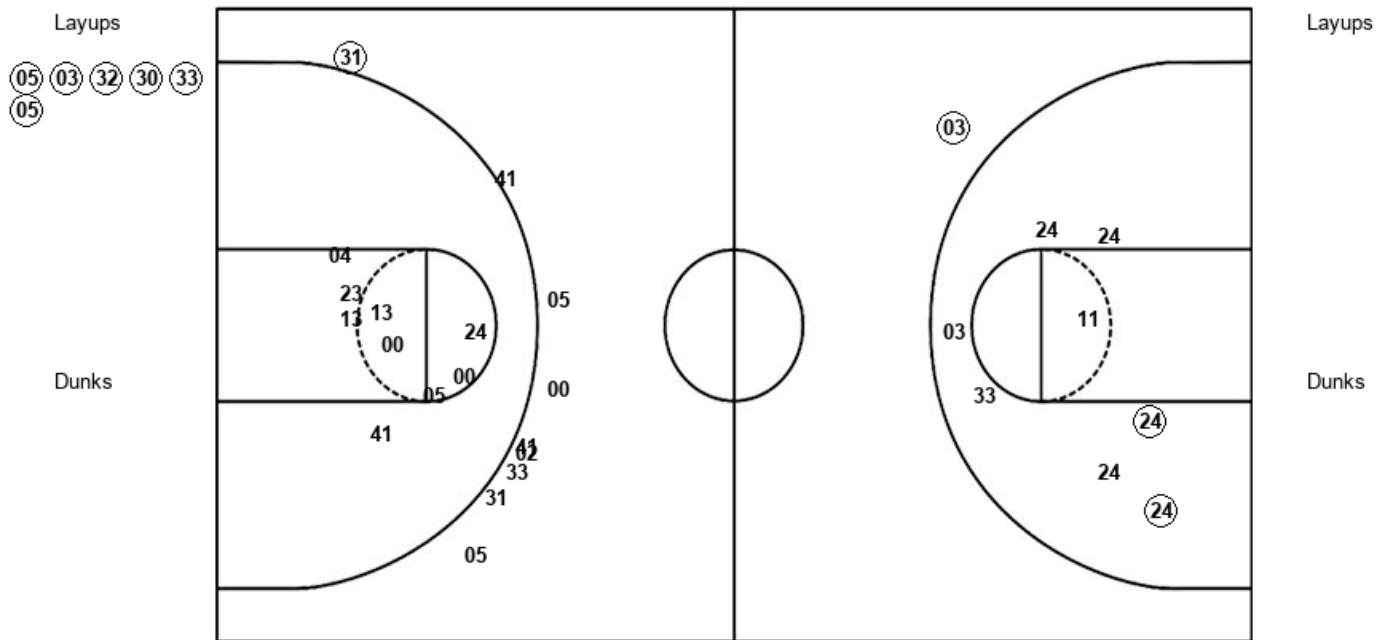

Official Shot Chart
Georgia Tech vs Notre Dame
PERIOD 2 Shots
February 03, 2019 at Joyce Center (Notre Dame, IN)

Notre Dame

Georgia Tech

UND : Period 2	Made	Att	Pct
Layups	6	6	100.0
Dunks	0	0	0
2PT Field Goals	8	14	57.1
3PT Field Goals	1	1	100.0
Total Field Goals	9	15	60.0

GAT : Period 2	Made	Att	Pct
Layups	0	0	0
Dunks	0	0	0
2PT Field Goals	0	9	00.0
3PT Field Goals	1	9	11.1
Total Field Goals	1	18	05.6