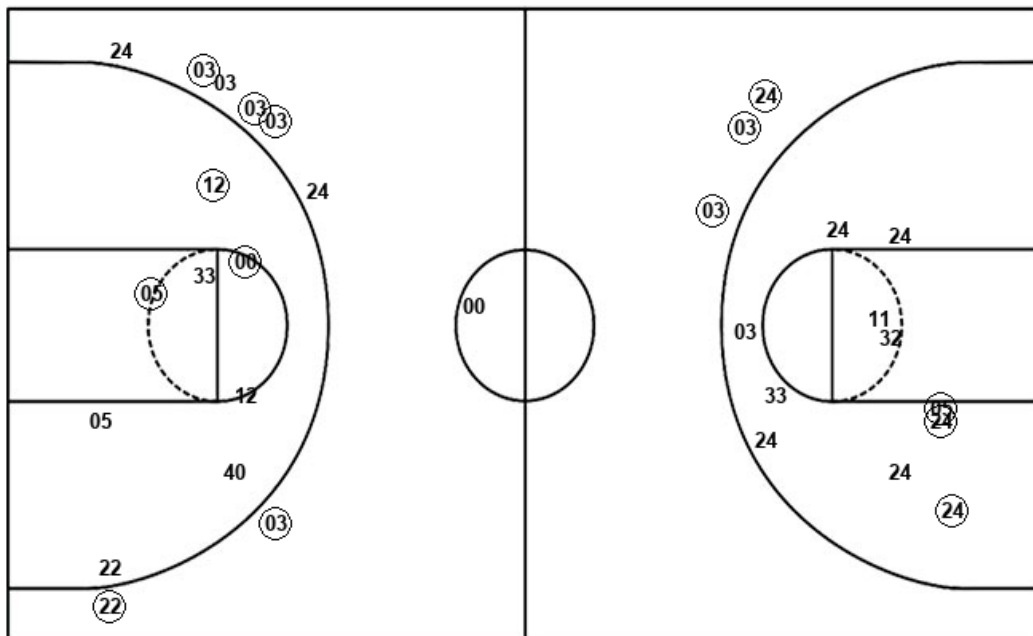

Official Shot Chart
Georgia Tech vs Notre Dame
Notre Dame Team Shots
February 03, 2019 at Joyce Center (Notre Dame, IN)

Layups

Layups

- 11 (11) (32) (05) (32)
- (05) (32) (05) 32 30
- (11) 05 11 (05) (03)
- (32) (30) (33) (05) 05
- (05) 03 (32) (11) 12
- (24) 12 (00)

Dunks

Dunks

UND : Period 1	Made	Att	Pct
Layups	8	13	61.5
Dunks	0	0	0
2PT Field Goals	9	16	56.3
3PT Field Goals	2	2	100.0
Total Field Goals	11	18	61.1

UND : Period 2	Made	Att	Pct
Layups	6	6	100.0
Dunks	0	0	0
2PT Field Goals	8	14	57.1
3PT Field Goals	1	1	100.0
Total Field Goals	9	15	60.0

UND : Period 3	Made	Att	Pct
Layups	3	5	60.0
Dunks	0	0	0
2PT Field Goals	4	7	57.1
3PT Field Goals	4	7	57.1
Total Field Goals	8	14	57.1

UND : Period 4	Made	Att	Pct
Layups	2	4	50.0
Dunks	0	0	0
2PT Field Goals	4	10	40.0
3PT Field Goals	1	2	50.0
Total Field Goals	5	12	41.7