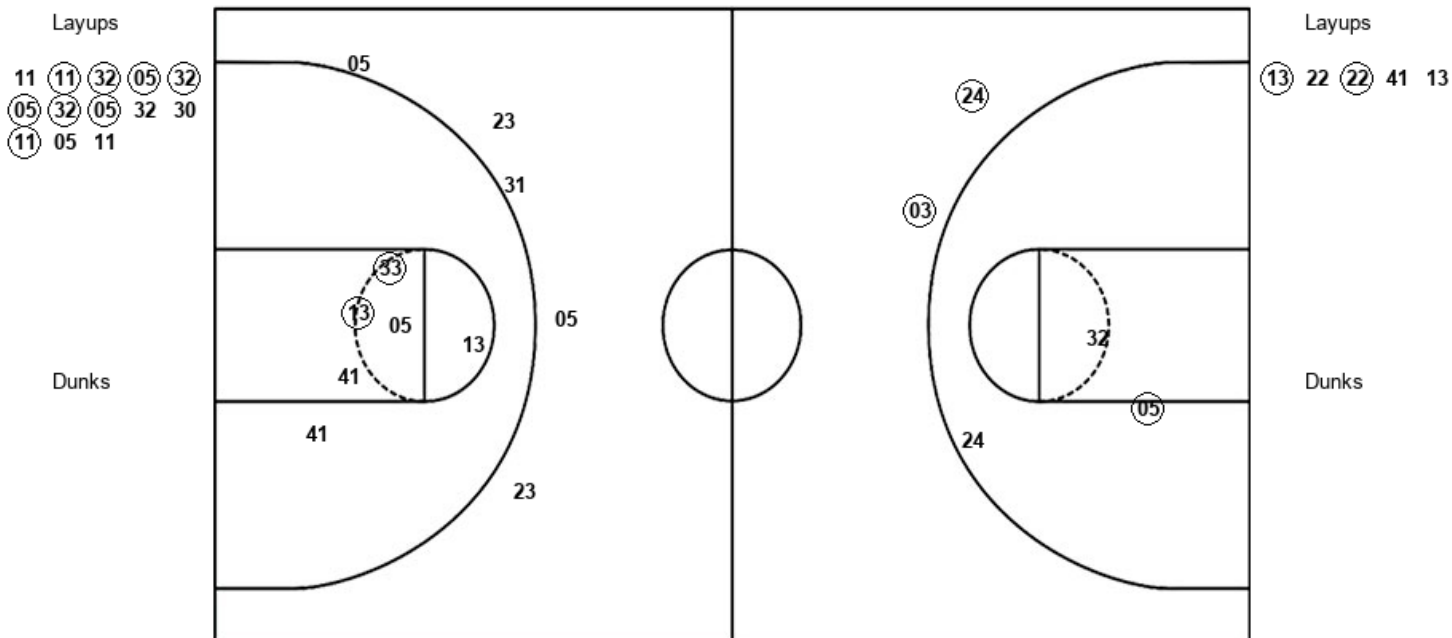

Official Shot Chart
Georgia Tech vs Notre Dame
PERIOD 1 Shots
February 03, 2019 at Joyce Center (Notre Dame, IN)

Notre Dame

Georgia Tech

UND : Period 1	Made	Att	Pct
Layups	8	13	61.5
Dunks	0	0	0
2PT Field Goals	9	16	56.3
3PT Field Goals	2	2	100.0
Total Field Goals	11	18	61.1

GAT : Period 1	Made	Att	Pct
Layups	2	5	40.0
Dunks	0	0	0
2PT Field Goals	4	11	36.4
3PT Field Goals	0	5	00.0
Total Field Goals	4	16	25.0