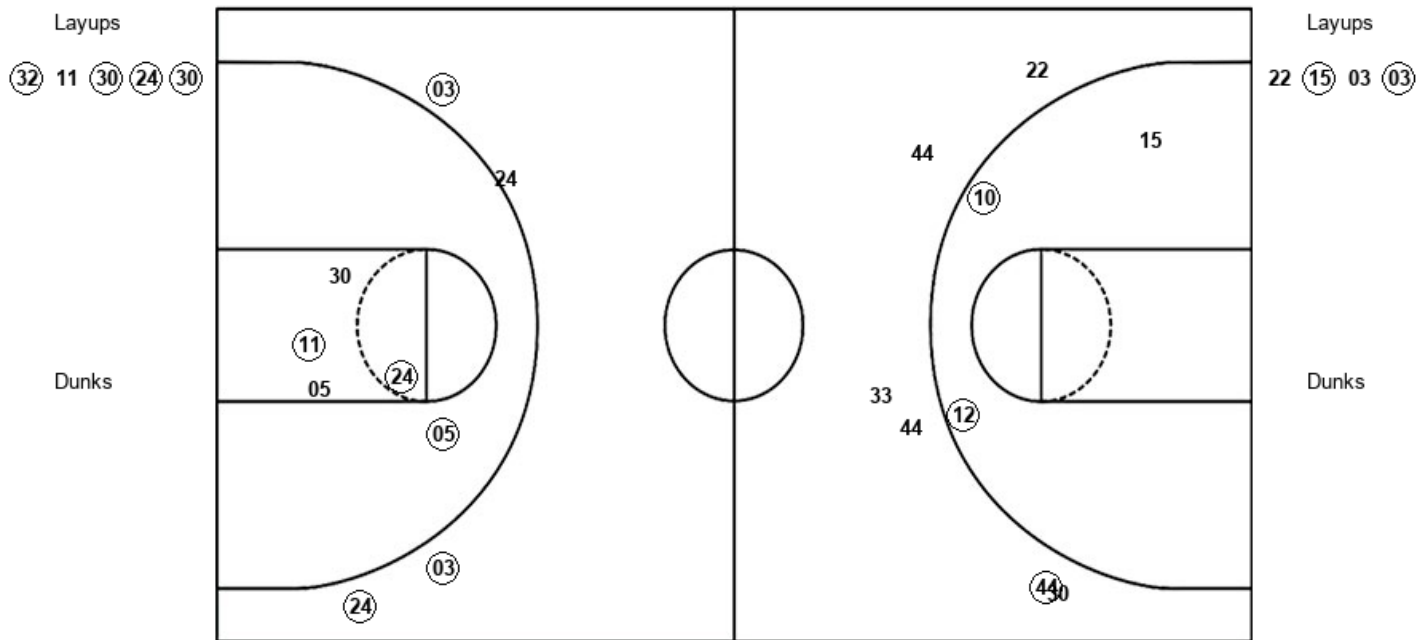

Official Shot Chart
Lehigh vs Notre Dame
PERIOD 3 Shots
December 30, 2018 at Joyce Center (Purcell Pavilion) - Notre Dame, IN

Notre Dame

Lehigh

UND : Period 3	Made	Att	Pct
Layups	4	5	80.0
Dunks	0	0	0
2PT Field Goals	7	10	70.0
3PT Field Goals	3	4	75.0
Total Field Goals	10	14	71.4

LEH : Period 3	Made	Att	Pct
Layups	2	4	50.0
Dunks	0	0	0
2PT Field Goals	4	7	57.1
3PT Field Goals	1	6	16.7
Total Field Goals	5	13	38.5