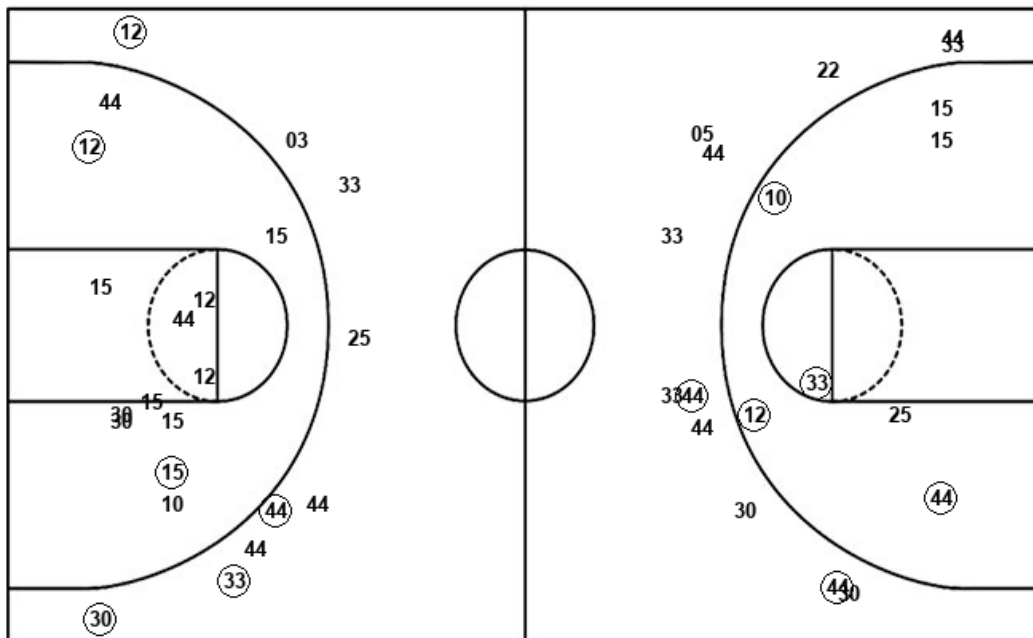

Official Shot Chart
Lehigh vs Notre Dame
Lehigh Team Shots
December 30, 2018 at Joyce Center (Purcell Pavilion) - Notre Dame, IN

Layups

Layups

Dunks

Dunks

LEH : Period 1	Made	Att	Pct
Layups	1	2	50.0
Dunks	0	0	0
2PT Field Goals	3	8	37.5
3PT Field Goals	3	6	50.0
Total Field Goals	6	14	42.9