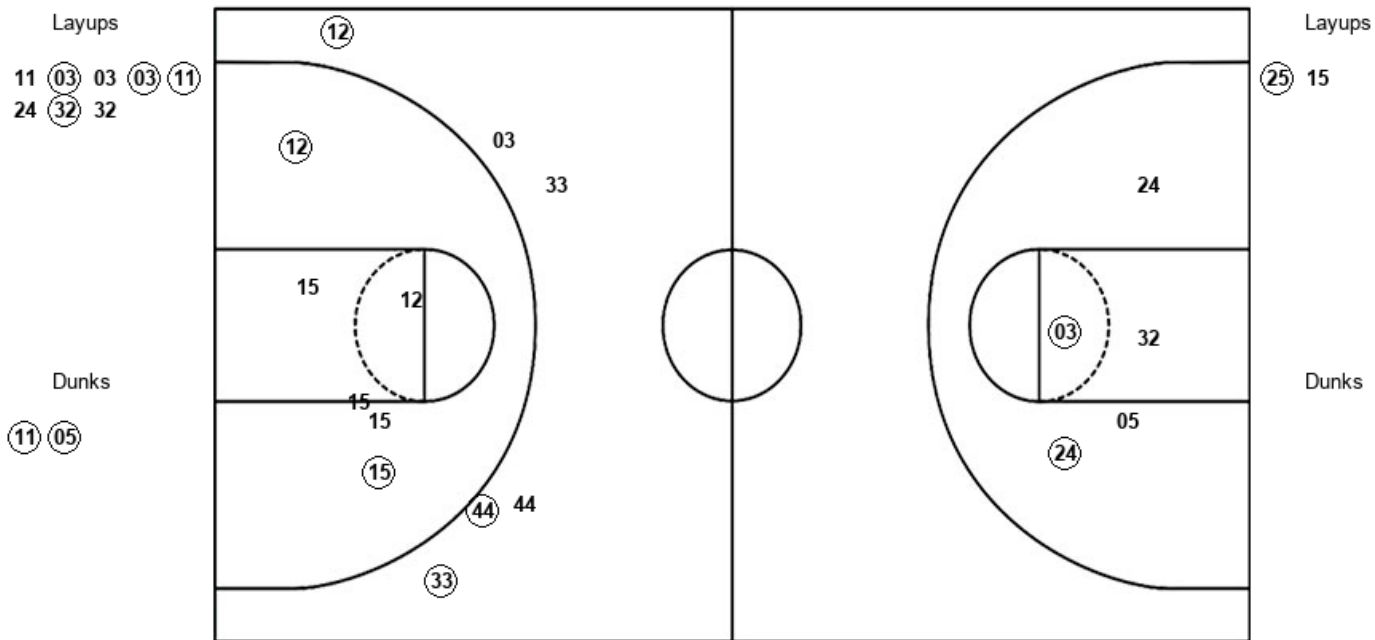

Official Shot Chart
Lehigh vs Notre Dame
PERIOD 1 Shots
December 30, 2018 at Joyce Center (Purcell Pavilion) - Notre Dame, IN

Notre Dame

Lehigh

UND : Period 1	Made	Att	Pct
Layups	4	8	50.0
Dunks	2	2	100.0
2PT Field Goals	8	15	53.3
3PT Field Goals	0	0	0
Total Field Goals	8	15	53.3

LEH : Period 1	Made	Att	Pct
Layups	1	2	50.0
Dunks	0	0	0
2PT Field Goals	3	8	37.5
3PT Field Goals	3	6	50.0
Total Field Goals	6	14	42.9