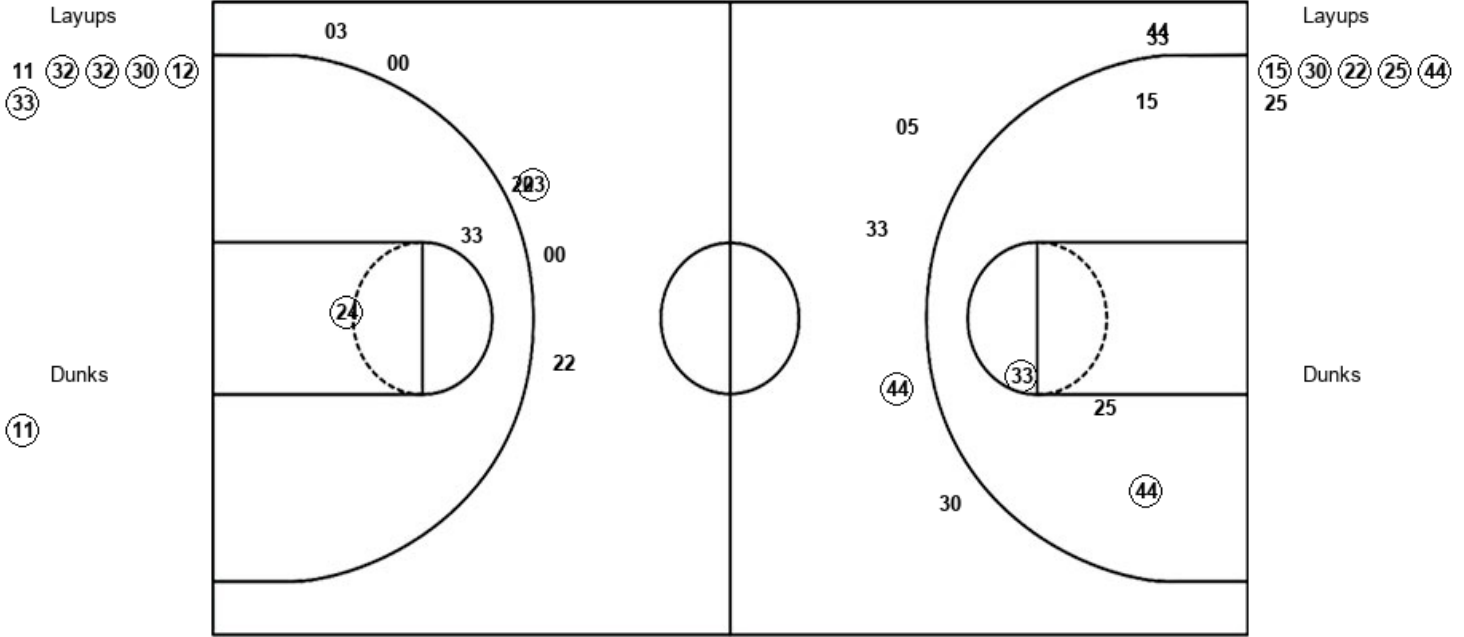

Official Shot Chart
Lehigh vs Notre Dame
PERIOD 4 Shots
December 30, 2018 at Joyce Center (Purcell Pavilion) - Notre Dame, IN

Notre Dame

Lehigh

UND : Period 4	Made	Att	Pct
Layups	5	6	83.3
Dunks	1	1	100.0
2PT Field Goals	7	9	77.8
3PT Field Goals	1	6	16.7
Total Field Goals	8	15	53.3

LEH : Period 4	Made	Att	Pct
Layups	5	6	83.3
Dunks	0	0	0
2PT Field Goals	7	10	70.0
3PT Field Goals	1	6	16.7
Total Field Goals	8	16	50.0