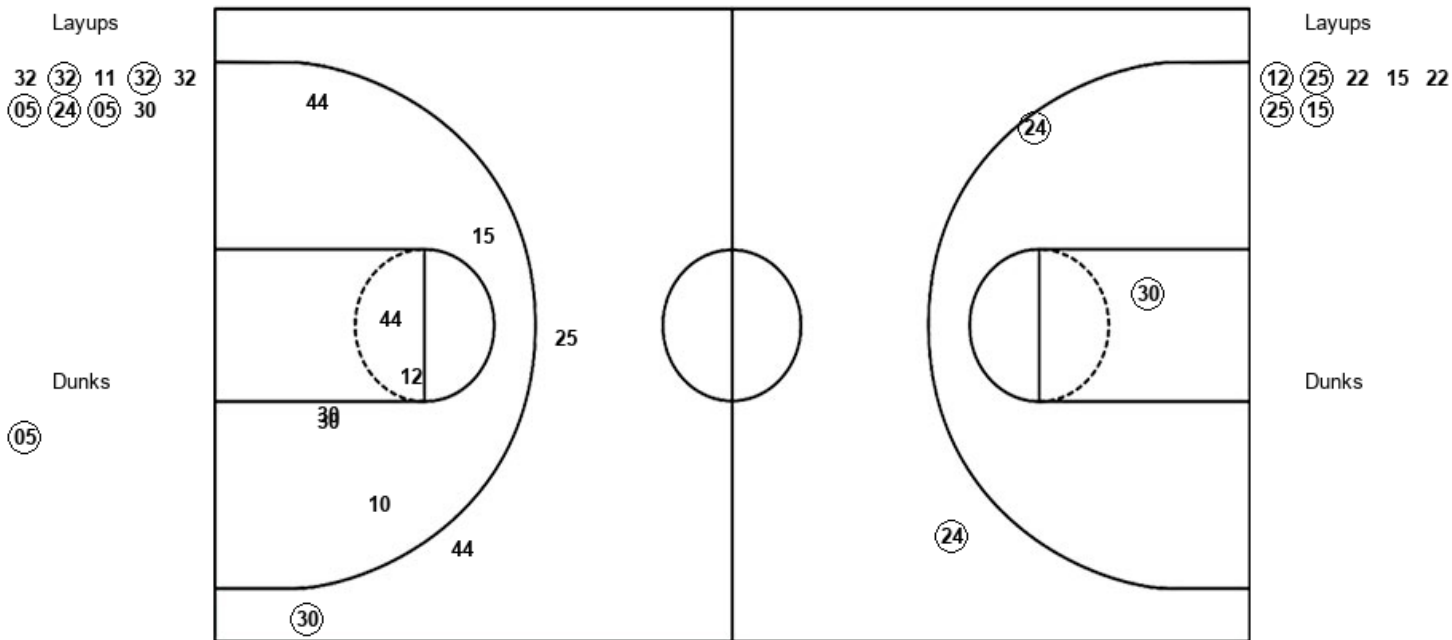

Official Shot Chart
Lehigh vs Notre Dame
PERIOD 2 Shots
December 30, 2018 at Joyce Center (Purcell Pavilion) - Notre Dame, IN

Notre Dame

Lehigh

UND : Period 2	Made	Att	Pct
Layups	5	9	55.6
Dunks	1	1	100.0
2PT Field Goals	8	12	66.7
3PT Field Goals	1	1	100.0
Total Field Goals	9	13	69.2

LEH : Period 2	Made	Att	Pct
Layups	4	7	57.1
Dunks	0	0	0
2PT Field Goals	4	14	28.6
3PT Field Goals	1	3	33.3
Total Field Goals	5	17	29.4