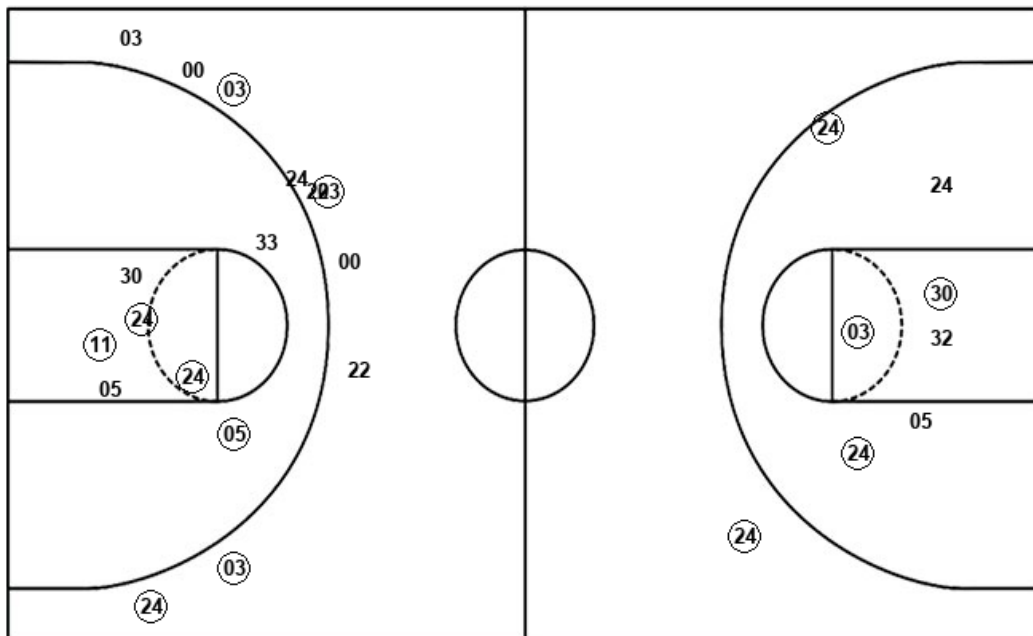

Official Shot Chart
Lehigh vs Notre Dame
Notre Dame Team Shots
December 30, 2018 at Joyce Center (Purcell Pavilion) - Notre Dame, IN

Layups

Layups

- 11 (03) 03 (03) (11)
- 24 (32) 32 32 (32)
- 11 (32) 32 (05) (24)
- (05) 30 (32) 11 (30)
- (24) (30) 11 (32) (32)
- (30) (12) (33)

Dunks

Dunks

- (11) (05) (05) (11)

UND : Period 1	Made	Att	Pct
Layups	4	8	50.0
Dunks	2	2	100.0
2PT Field Goals	8	15	53.3
3PT Field Goals	0	0	0
Total Field Goals	8	15	53.3

UND : Period 2	Made	Att	Pct
Layups	5	9	55.6
Dunks	1	1	100.0
2PT Field Goals	8	12	66.7
3PT Field Goals	1	1	100.0
Total Field Goals	9	13	69.2

UND : Period 3	Made	Att	Pct
Layups	4	5	80.0
Dunks	0	0	0
2PT Field Goals	7	10	70.0
3PT Field Goals	3	4	75.0
Total Field Goals	10	14	71.4

UND : Period 4	Made	Att	Pct
Layups	5	6	83.3
Dunks	1	1	100.0
2PT Field Goals	7	9	77.8
3PT Field Goals	1	6	16.7
Total Field Goals	8	15	53.3