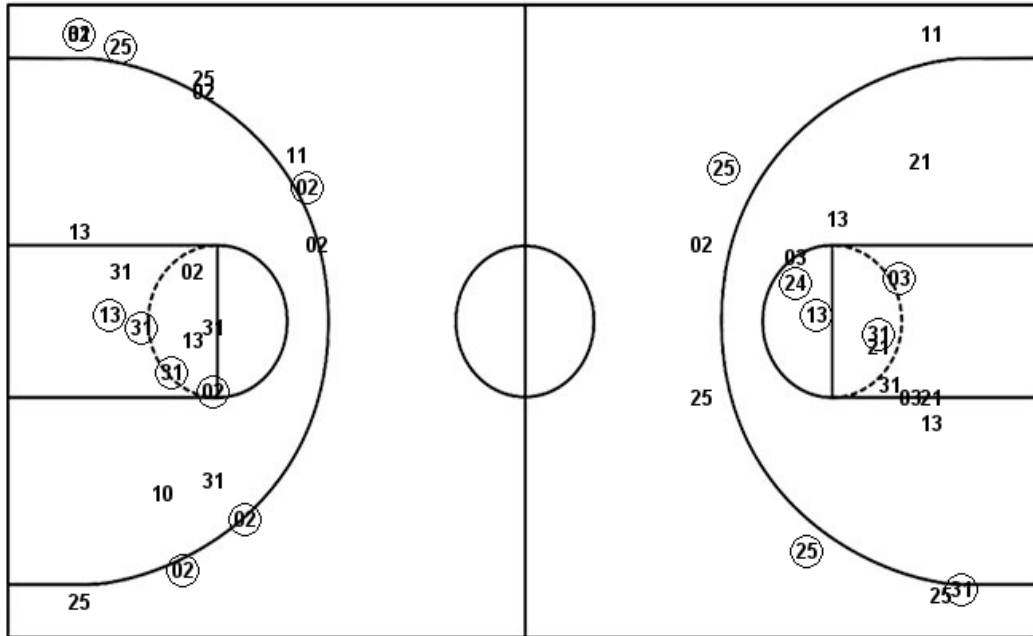

Official Shot Chart
Princeton vs Monmouth
Princeton Team Shots
December 12, 2018 at OceanFirst Bank Center - West Long Branch, NJ

Layups

Layups

Dunks

Dunks

PRI : Period 1	Made	Att	Pct
Layups	3	4	75.0
Dunks	0	0	0
2PT Field Goals	4	9	44.4
3PT Field Goals	3	6	50.0
Total Field Goals	7	15	46.7
PRI : Period 3	Made	Att	Pct
Layups	3	5	60.0
Dunks	0	0	0
2PT Field Goals	5	11	45.5
3PT Field Goals	1	3	33.3
Total Field Goals	6	14	42.9

PRI : Period 2	Made	Att	Pct
Layups	2	5	40.0
Dunks	0	0	0
2PT Field Goals	5	11	45.5
3PT Field Goals	2	5	40.0
Total Field Goals	7	16	43.8
PRI : Period 4	Made	Att	Pct
Layups	4	6	66.7
Dunks	0	0	0
2PT Field Goals	6	12	50.0
3PT Field Goals	2	4	50.0
Total Field Goals	8	16	50.0