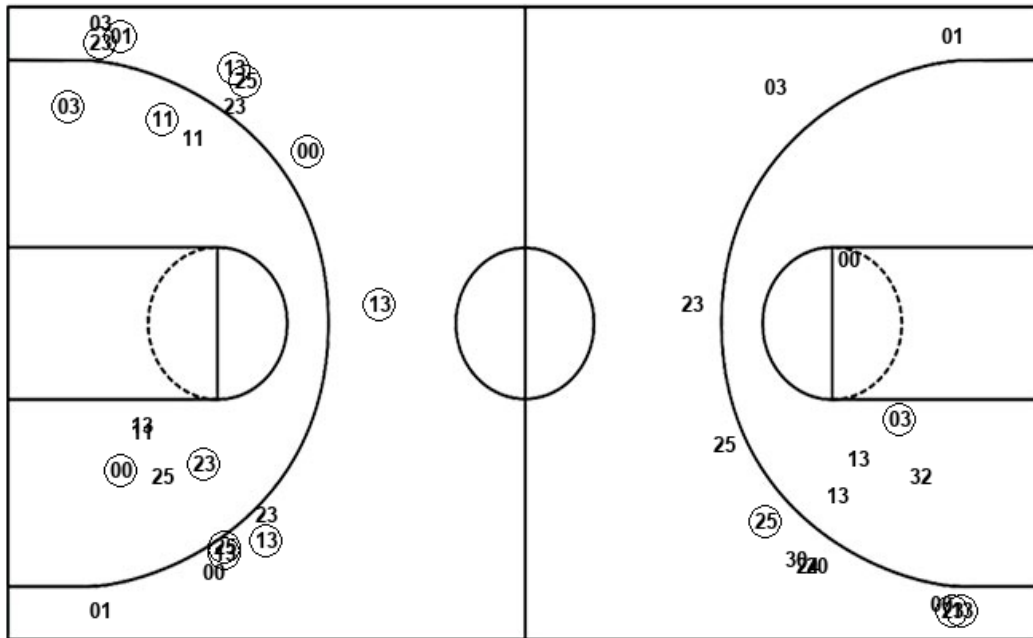

Official Shot Chart
Texas Tech vs Oklahoma State
Texas Tech Team Shots
February 14, 2019 at Gallagher-Iba Arena (Eddie Sutton Court) - Stillwater, Okla.

Layups

Dunks

Layups

Dunks

TTU : Period 1	Made	Att	Pct
Layups	2	4	50.0
Dunks	1	1	100.0
2PT Field Goals	7	13	53.8
3PT Field Goals	9	14	64.3
Total Field Goals	16	27	59.3

TTU : Period 2	Made	Att	Pct
Layups	6	10	60.0
Dunks	3	3	100.0
2PT Field Goals	10	18	55.6
3PT Field Goals	3	11	27.3
Total Field Goals	13	29	44.8