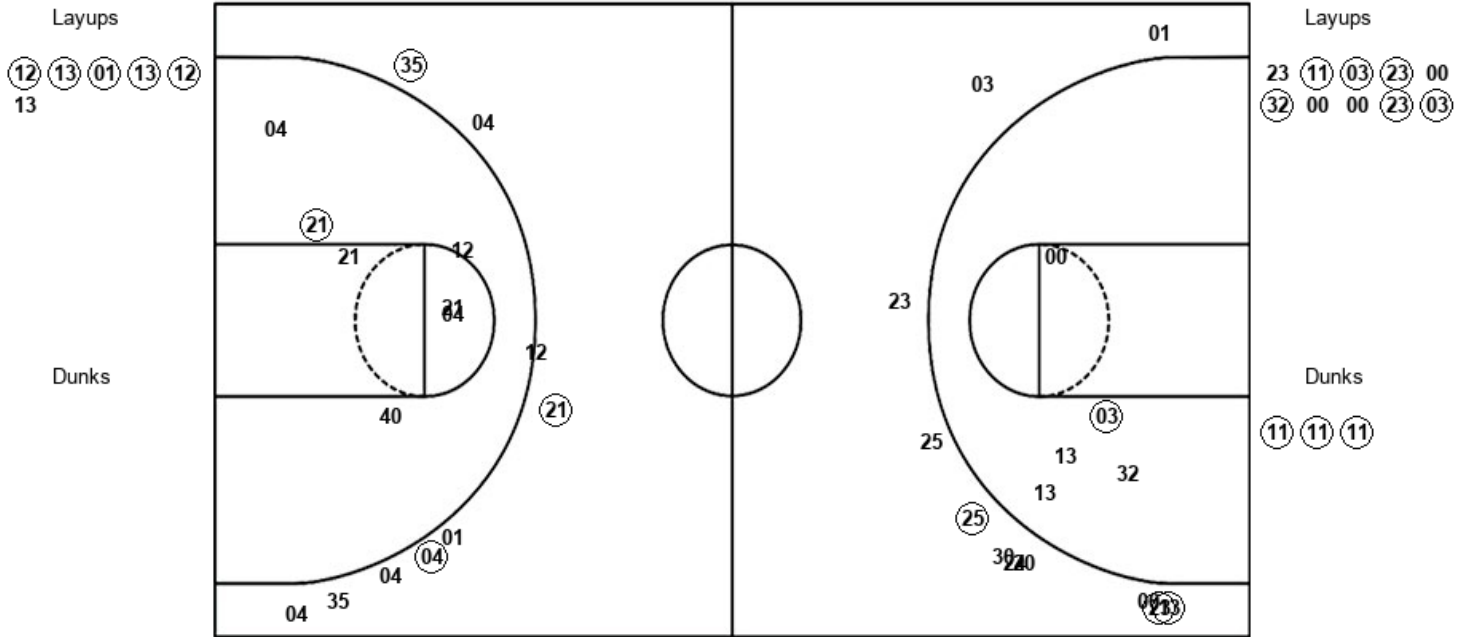

Official Shot Chart
Texas Tech vs Oklahoma State
PERIOD 2 Shots
February 14, 2019 at Gallagher-Iba Arena (Eddie Sutton Court) - Stillwater, Okla.

Oklahoma State

Texas Tech

OSU : Period 2	Made	Att	Pct
Layups	5	6	83.3
Dunks	0	0	0
2PT Field Goals	6	13	46.2
3PT Field Goals	3	9	33.3
Total Field Goals	9	22	40.9

TTU : Period 2	Made	Att	Pct
Layups	6	10	60.0
Dunks	3	3	100.0
2PT Field Goals	10	18	55.6
3PT Field Goals	3	11	27.3
Total Field Goals	13	29	44.8