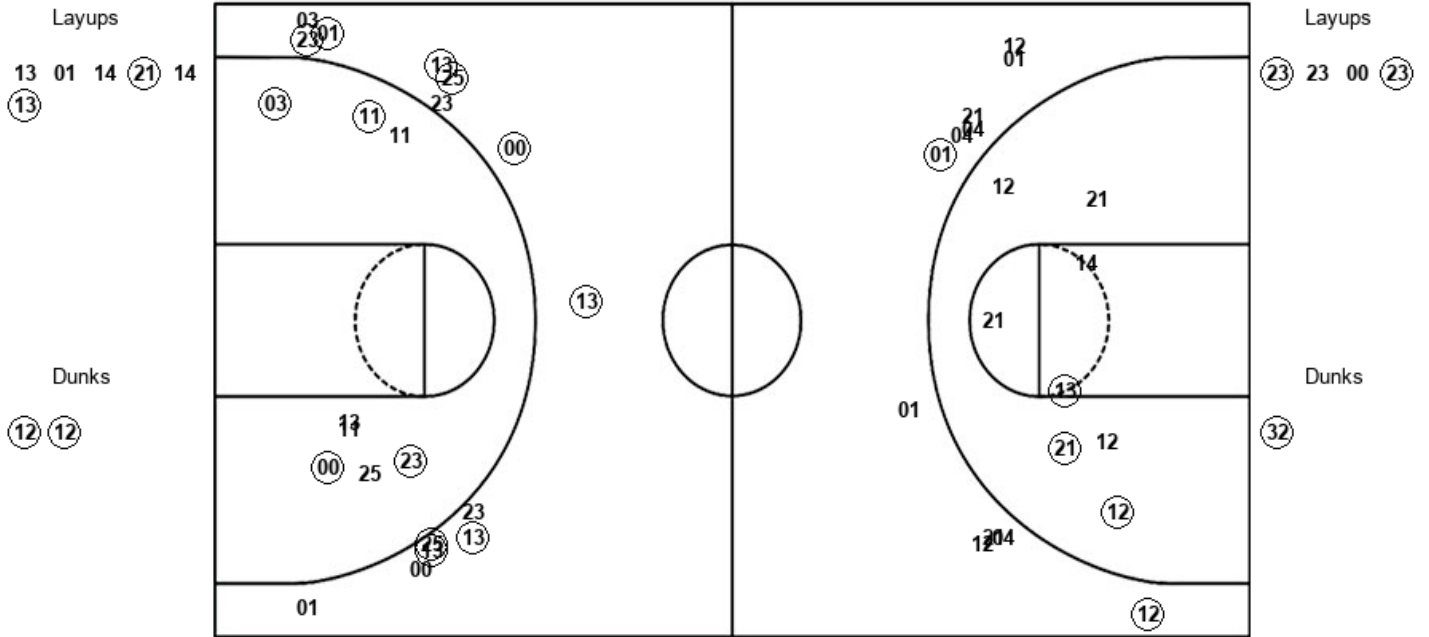

Official Shot Chart
Texas Tech vs Oklahoma State
PERIOD 1 Shots
February 14, 2019 at Gallagher-Iba Arena (Eddie Sutton Court) - Stillwater, Okla.

Oklahoma State

Texas Tech

OSU : Period 1	Made	Att	Pct
Layups	2	6	33.3
Dunks	2	2	100.0
2PT Field Goals	7	16	43.8
3PT Field Goals	2	11	18.2
Total Field Goals	9	27	33.3

TTU : Period 1	Made	Att	Pct
Layups	2	4	50.0
Dunks	1	1	100.0
2PT Field Goals	7	13	53.8
3PT Field Goals	9	14	64.3
Total Field Goals	16	27	59.3