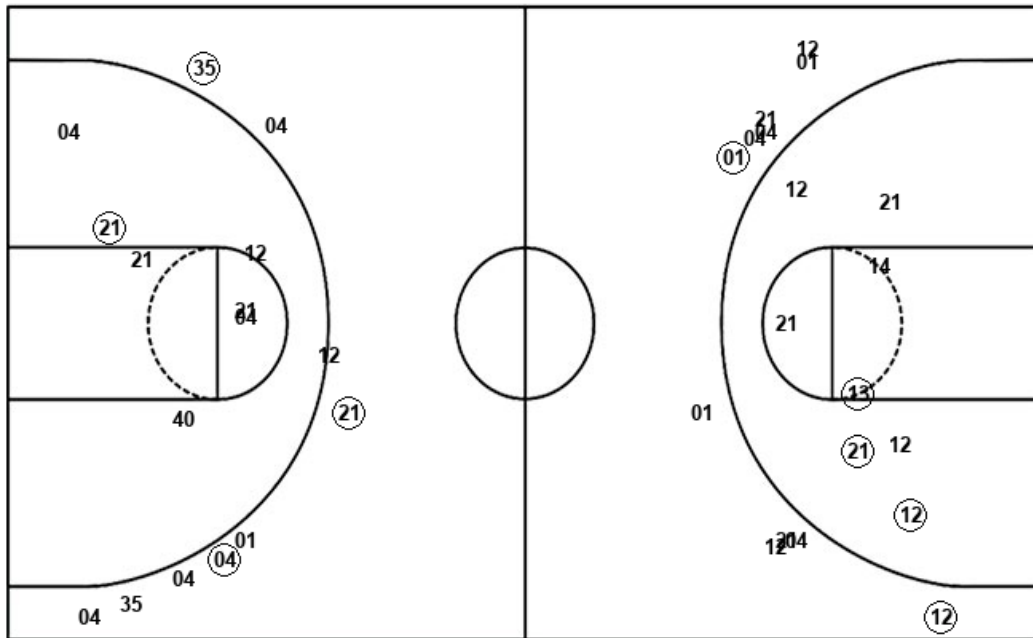

Official Shot Chart
Texas Tech vs Oklahoma State
Oklahoma State Team Shots
February 14, 2019 at Gallagher-Iba Arena (Eddie Sutton Court) - Stillwater, Okla.

Layups

Dunks

Layups

Dunks

OSU : Period 1	Made	Att	Pct
Layups	2	6	33.3
Dunks	2	2	100.0
2PT Field Goals	7	16	43.8
3PT Field Goals	2	11	18.2
Total Field Goals	9	27	33.3

OSU : Period 2	Made	Att	Pct
Layups	5	6	83.3
Dunks	0	0	0
2PT Field Goals	6	13	46.2
3PT Field Goals	3	9	33.3
Total Field Goals	9	22	40.9