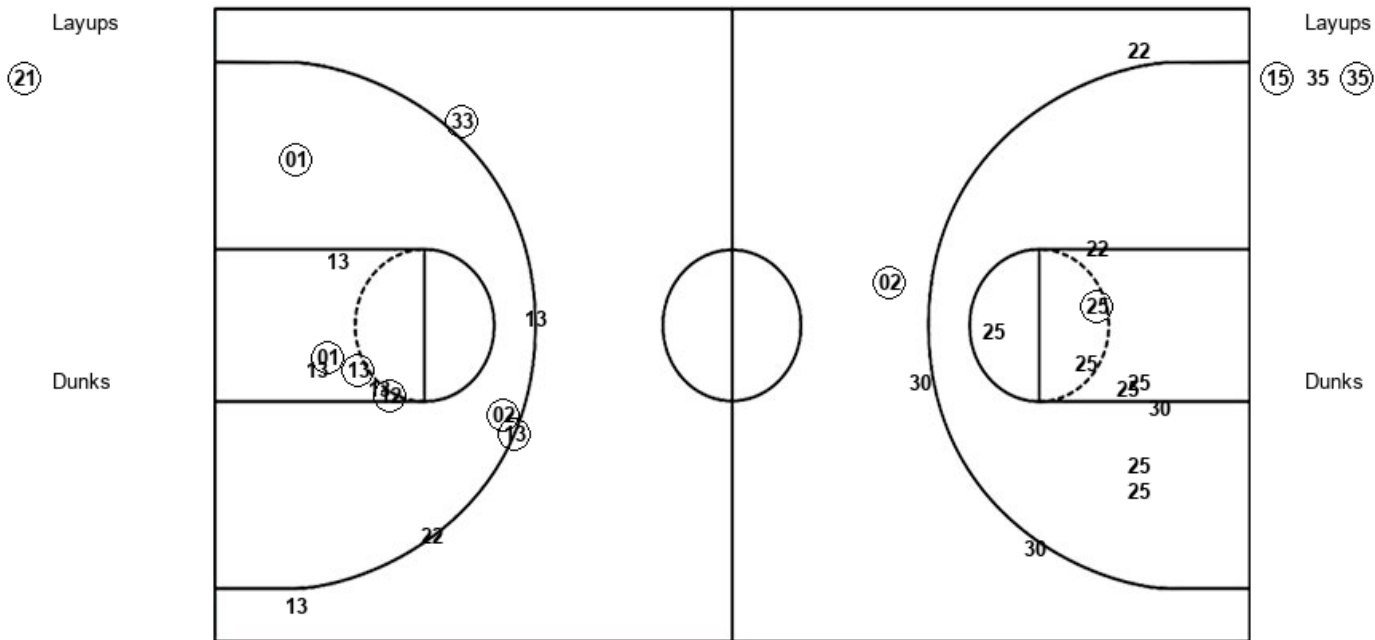

Official Shot Chart
La Salle vs Richmond
PERIOD 1 Shots
February 24, 2019 at Robins Center - Richmond, Va.

Richmond

La Salle

RIC : Period 1	Made	Att	Pct
Layups	1	1	100.0
Dunks	0	0	0
2PT Field Goals	6	9	66.7
3PT Field Goals	2	5	40.0
Total Field Goals	8	14	57.1

LAS : Period 1	Made	Att	Pct
Layups	2	3	66.7
Dunks	0	0	0
2PT Field Goals	3	13	23.1
3PT Field Goals	1	3	33.3
Total Field Goals	4	16	25.0