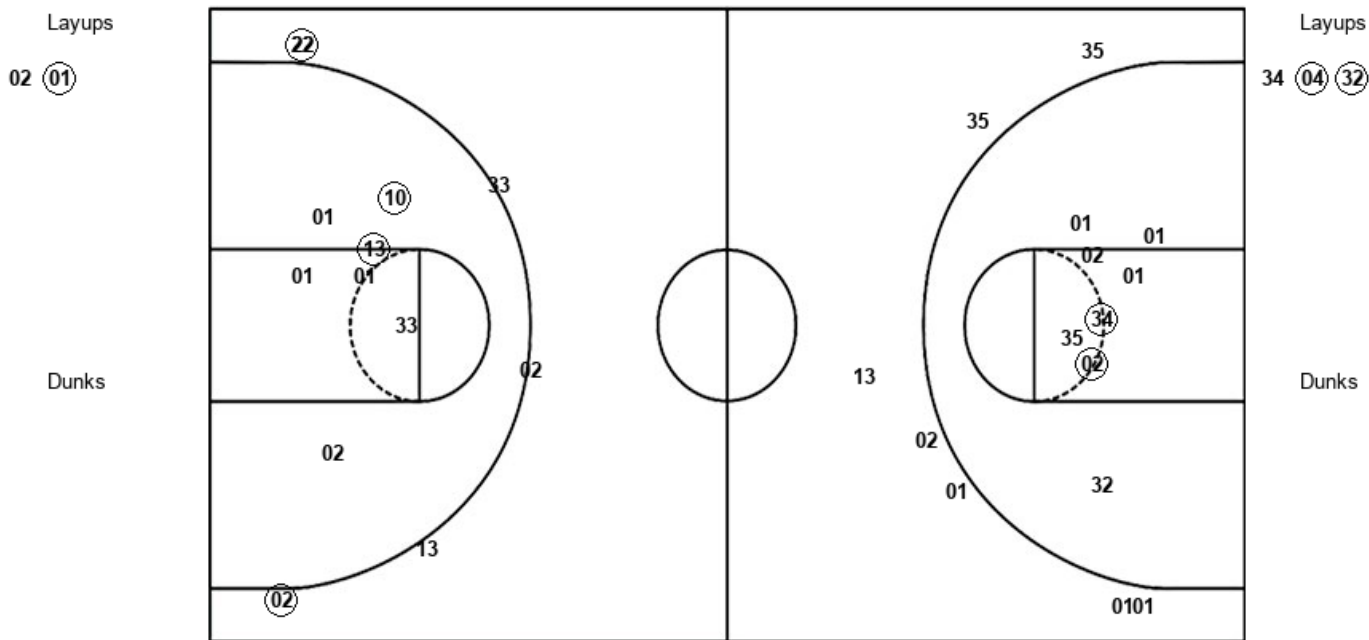

Official Shot Chart
Rhode Island vs Richmond
PERIOD 2 Shots
January 05, 2019 at Robins Center - Richmond, Va.

Richmond

Rhode Island

RIC : Period 2	Made	Att	Pct
Layups	1	2	50.0
Dunks	0	0	0
2PT Field Goals	3	9	33.3
3PT Field Goals	3	6	50.0
Total Field Goals	6	15	40.0

URI : Period 2	Made	Att	Pct
Layups	2	3	66.7
Dunks	0	0	0
2PT Field Goals	4	11	36.4
3PT Field Goals	0	7	00.0
Total Field Goals	4	18	22.2