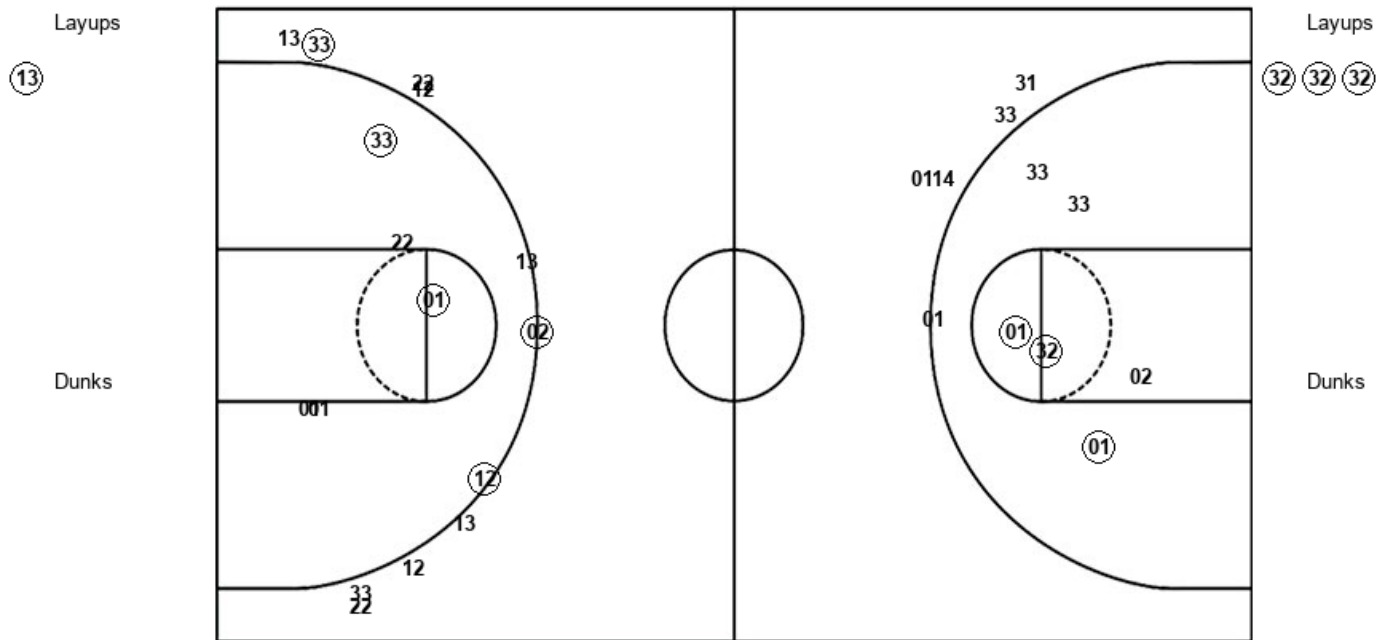

Rhode Island 66, Richmond 60

Official Shot Chart
Rhode Island vs Richmond
PERIOD 1 Shots
 January 05, 2019 at Robins Center - Richmond, Va.

Richmond

Rhode Island

RIC : Period 1	Made	Att	Pct
Layups	1	1	100.0
Dunks	0	0	0
2PT Field Goals	3	6	50.0
3PT Field Goals	3	11	27.3
Total Field Goals	6	17	35.3