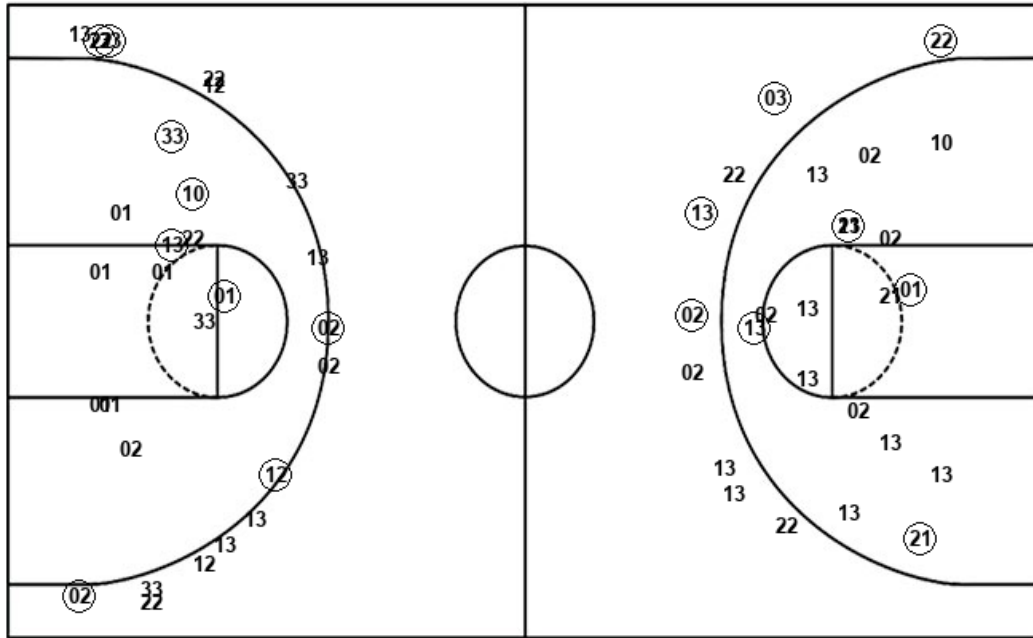

Official Shot Chart
Rhode Island vs Richmond
Richmond Team Shots
January 05, 2019 at Robins Center - Richmond, Va.

Layups

Layups

13 02 01 01 12
01 01 01

Dunks

Dunks

RIC : Period 1	Made	Att	Pct
Layups	1	1	100.0
Dunks	0	0	0
2PT Field Goals	3	6	50.0
3PT Field Goals	3	11	27.3
Total Field Goals	6	17	35.3

RIC : Period 3	Made	Att	Pct
Layups	2	2	100.0
Dunks	0	0	0
2PT Field Goals	4	12	33.3
3PT Field Goals	1	3	33.3
Total Field Goals	5	15	33.3

RIC : Period 2	Made	Att	Pct
Layups	1	2	50.0
Dunks	0	0	0
2PT Field Goals	3	9	33.3
3PT Field Goals	3	6	50.0
Total Field Goals	6	15	40.0

RIC : Period 4	Made	Att	Pct
Layups	1	3	33.3
Dunks	0	0	0
2PT Field Goals	3	10	30.0
3PT Field Goals	3	6	50.0
Total Field Goals	6	16	37.5