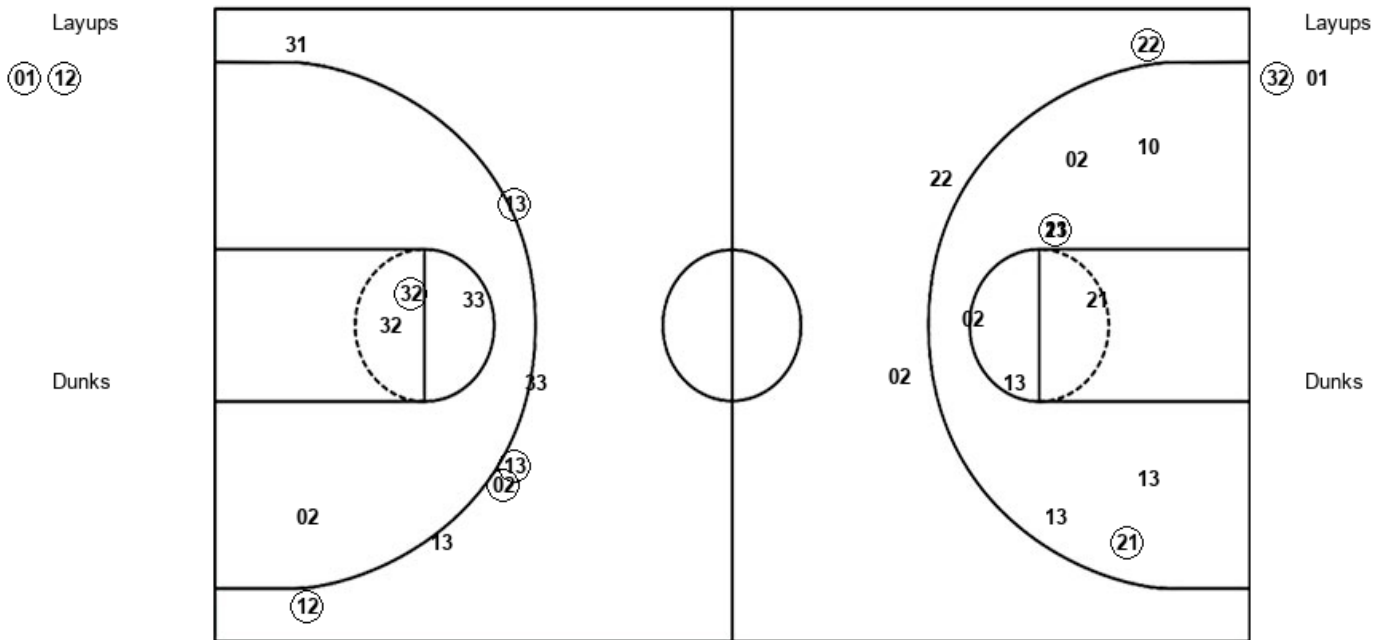

Official Shot Chart
Rhode Island vs Richmond
PERIOD 3 Shots
January 05, 2019 at Robins Center - Richmond, Va.

Richmond

Rhode Island

RIC : Period 3	Made	Att	Pct
Layups	2	2	100.0
Dunks	0	0	0
2PT Field Goals	4	12	33.3
3PT Field Goals	1	3	33.3
Total Field Goals	5	15	33.3

URI : Period 3	Made	Att	Pct
Layups	1	2	50.0
Dunks	0	0	0
2PT Field Goals	2	6	33.3
3PT Field Goals	4	7	57.1
Total Field Goals	6	13	46.2