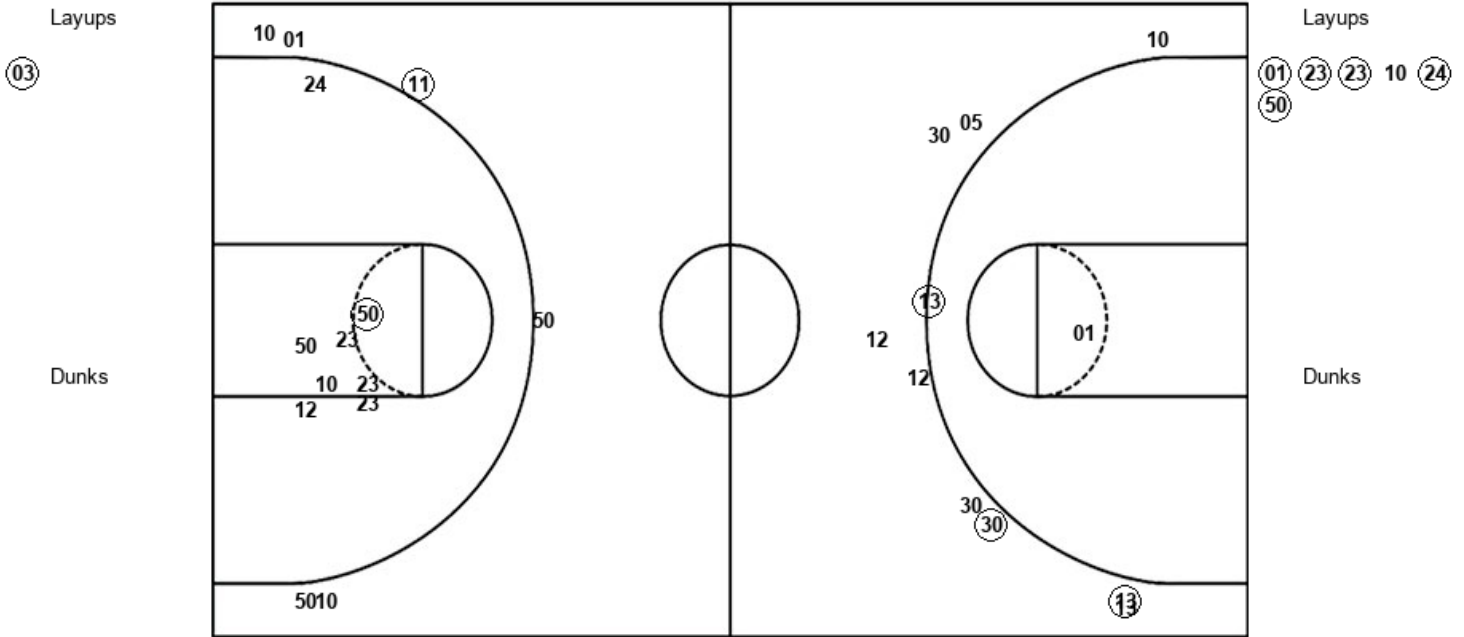

Official Shot Chart
Drexel vs Richmond
PERIOD 4 Shots
December 29, 2018 at Robins Center - Richmond, Va.

Richmond

Drexel

RIC : Period 4	Made	Att	Pct
Layups	1	1	100.0
Dunks	0	0	0
2PT Field Goals	2	3	66.7
3PT Field Goals	2	9	22.2
Total Field Goals	4	12	33.3

DRX : Period 4	Made	Att	Pct
Layups	5	6	83.3
Dunks	0	0	0
2PT Field Goals	6	14	42.9
3PT Field Goals	1	6	16.7
Total Field Goals	7	20	35.0