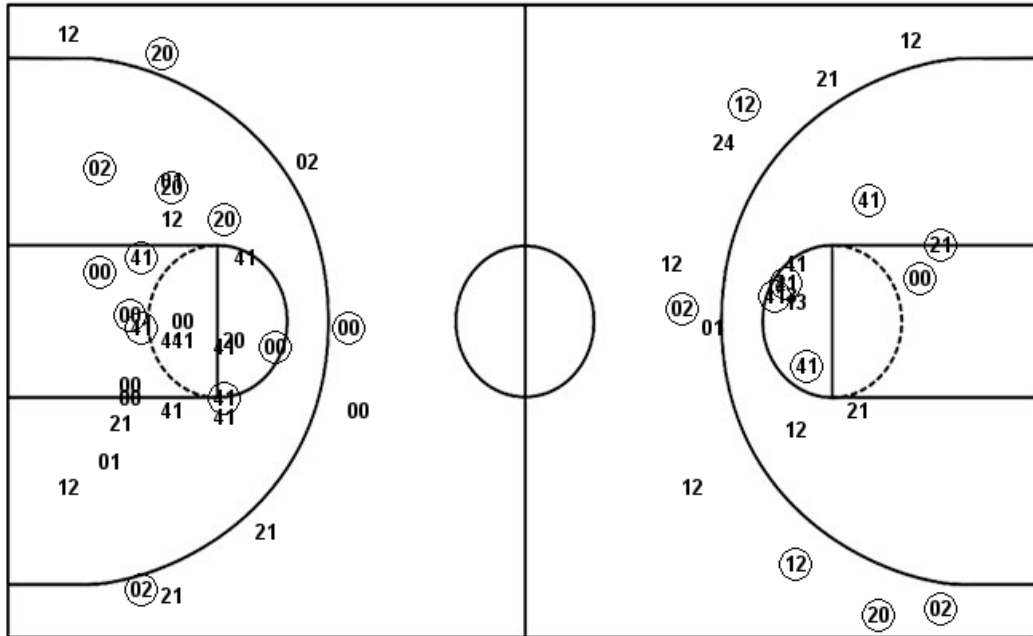

Official Shot Chart
Appalachian St. vs UT Arlington
UT Arlington Team Shots
January 11, 2019 at College Park Center - Arlington, Texas

Layups

Layups

(12) 41 00 (01) 41
20 (00) 24 00 (41)
41 (02) (21) 00 21
(00) 21 (00) (00)

Dunks

Dunks

UTA : Period 1	Made	Att	Pct
Layups	2	4	50.0
Dunks	0	0	0
2PT Field Goals	6	10	60.0
3PT Field Goals	3	3	100.0
Total Field Goals	9	13	69.2

UTA : Period 3	Made	Att	Pct
Layups	2	6	33.3
Dunks	0	0	0
2PT Field Goals	6	14	42.9
3PT Field Goals	2	5	40.0
Total Field Goals	8	19	42.1

UTA : Period 5	Made	Att	Pct
Layups	2	3	66.7
Dunks	0	0	0
2PT Field Goals	3	5	60.0
3PT Field Goals	0	1	00.0
Total Field Goals	3	6	50.0

UTA : Period 2	Made	Att	Pct
Layups	0	0	0
Dunks	0	0	0
2PT Field Goals	2	6	33.3
3PT Field Goals	2	8	25.0
Total Field Goals	4	14	28.6

UTA : Period 4	Made	Att	Pct
Layups	2	3	66.7
Dunks	0	0	0
2PT Field Goals	6	13	46.2
3PT Field Goals	1	2	50.0
Total Field Goals	7	15	46.7

UTA : Period 6	Made	Att	Pct
Layups	2	3	66.7
Dunks	0	0	0
2PT Field Goals	2	7	28.6
3PT Field Goals	0	0	0
Total Field Goals	2	7	28.6