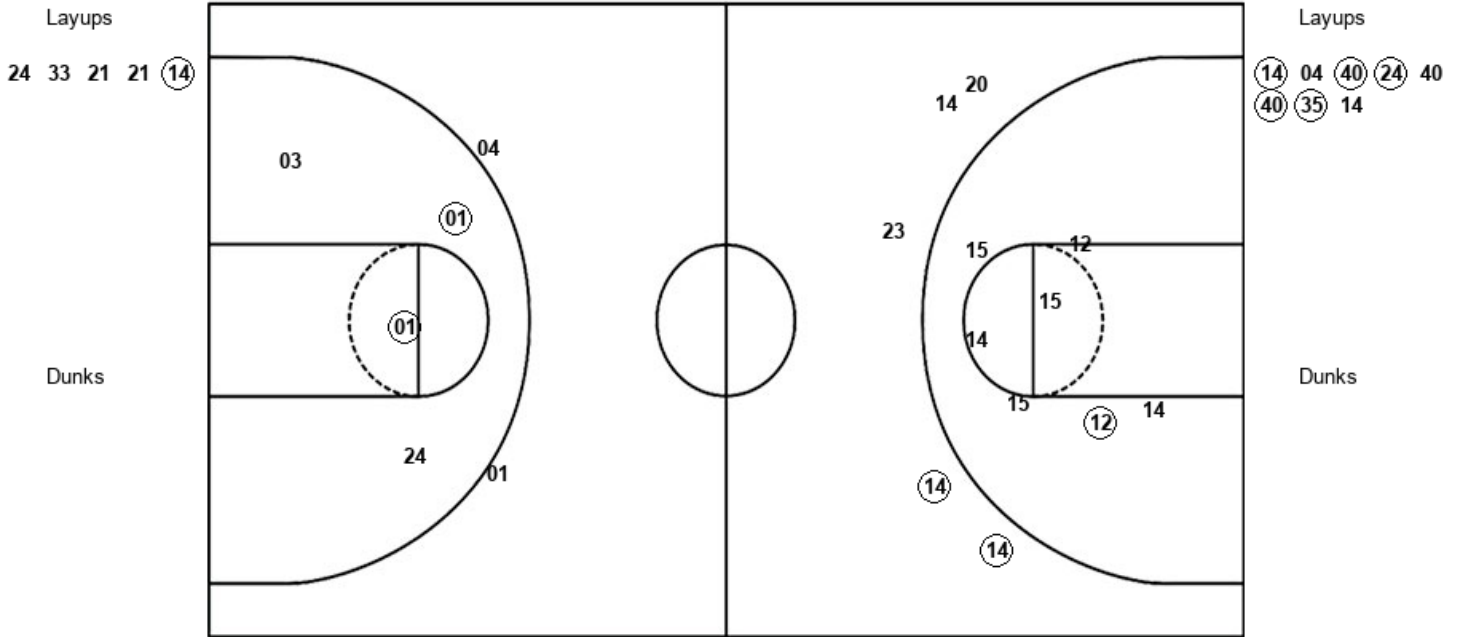

Official Shot Chart
Texas vs Oklahoma St.
PERIOD 2 Shots
February 13, 2019 at Gallagher-Iba Arena - Stillwater, Oklahoma

Oklahoma St.

Texas

OSU : Period 2	Made	Att	Pct
Layups	1	5	20.0
Dunks	0	0	0
2PT Field Goals	2	12	16.7
3PT Field Goals	2	5	40.0
Total Field Goals	4	17	23.5

Tex : Period 2	Made	Att	Pct
Layups	5	8	62.5
Dunks	0	0	0
2PT Field Goals	7	12	58.3
3PT Field Goals	0	2	00.0
Total Field Goals	7	14	50.0