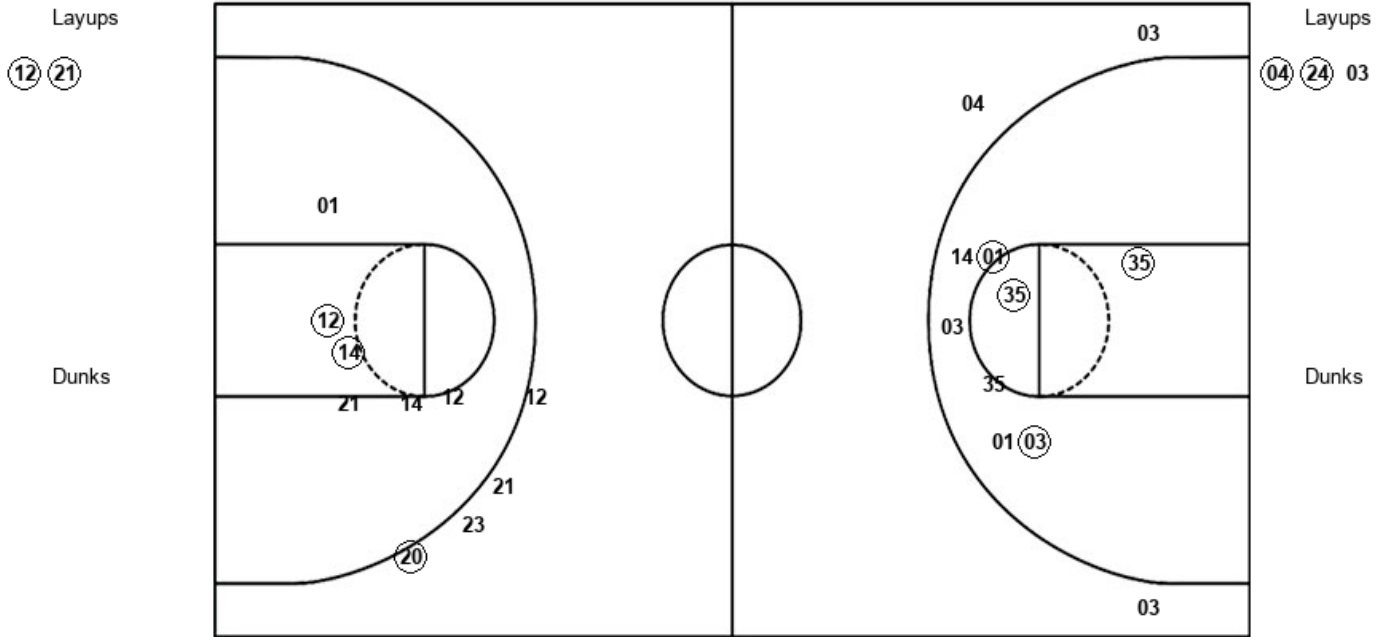

Official Shot Chart
Texas vs Oklahoma St.
PERIOD 4 Shots
February 13, 2019 at Gallagher-Iba Arena - Stillwater, Oklahoma

Oklahoma St.

Texas

OSU : Period 4	Made	Att	Pct
Layups	2	2	100.0
Dunks	0	0	0
2PT Field Goals	4	8	50.0
3PT Field Goals	1	4	25.0
Total Field Goals	5	12	41.7

Tex : Period 4	Made	Att	Pct
Layups	2	3	66.7
Dunks	0	0	0
2PT Field Goals	6	11	54.5
3PT Field Goals	0	3	00.0
Total Field Goals	6	14	42.9