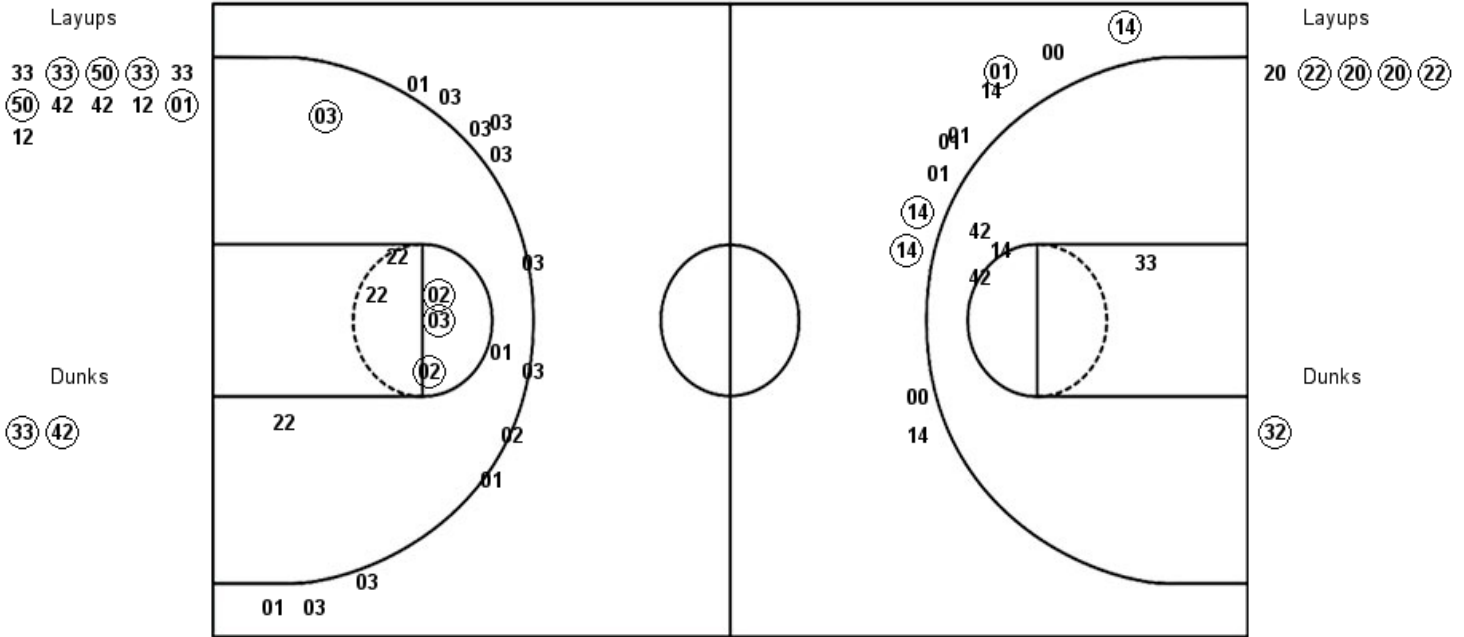

Little Rock 73, South Alabama 68

Official Shot Chart
Little Rock vs South Alabama
PERIOD 1 Shots
 February 09, 2019 at Mitchell Center - Mobile, AL

South Alabama

Little Rock

USA : Period 1	Made	Att	Pct
Layups	5	11	45.5
Dunks	2	2	100.0
2PT Field Goals	7	17	41.2
3PT Field Goals	4	11	36.4
Total Field Goals	11	28	39.3