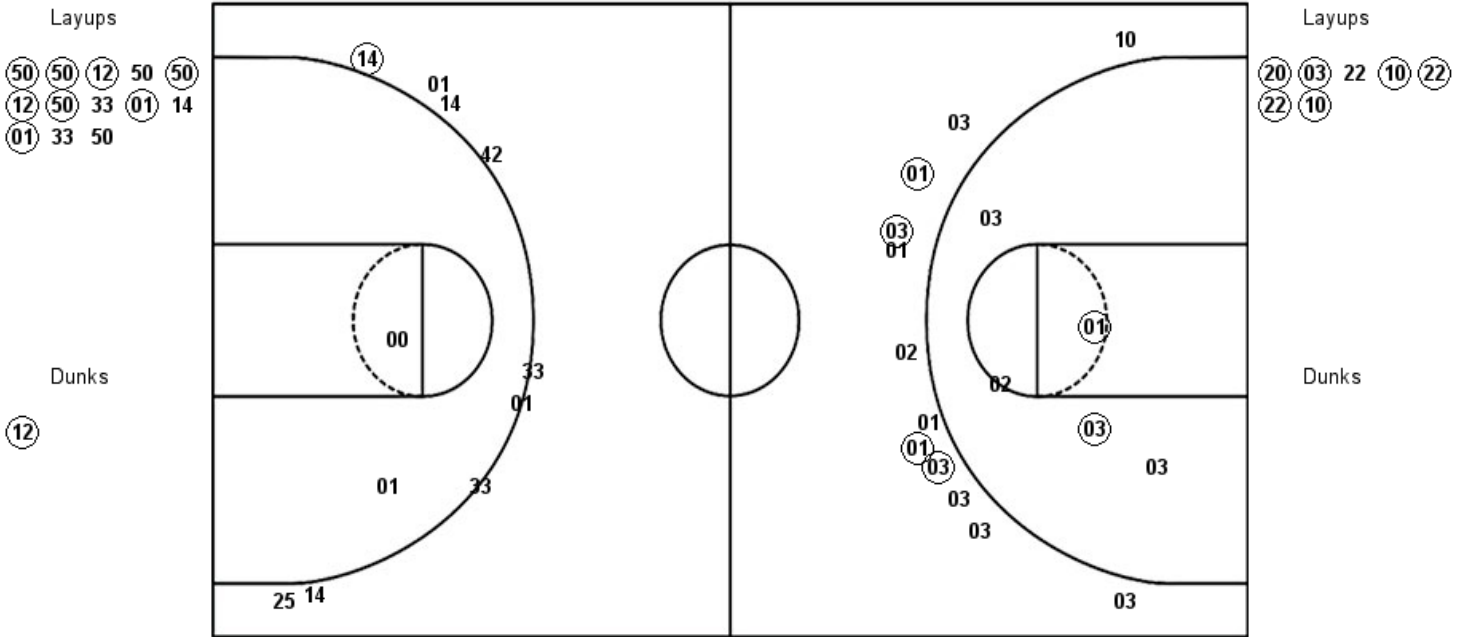

Official Shot Chart
Little Rock vs South Alabama
PERIOD 2 Shots
February 09, 2019 at Mitchell Center - Mobile, AL

South Alabama

Little Rock

USA : Period 2	Made	Att	Pct
Layups	8	13	61.5
Dunks	1	1	100.0
2PT Field Goals	9	16	56.3
3PT Field Goals	1	9	11.1
Total Field Goals	10	25	40.0

LRO : Period 2	Made	Att	Pct
Layups	6	7	85.7
Dunks	0	0	0
2PT Field Goals	8	12	66.7
3PT Field Goals	4	12	33.3
Total Field Goals	12	24	50.0