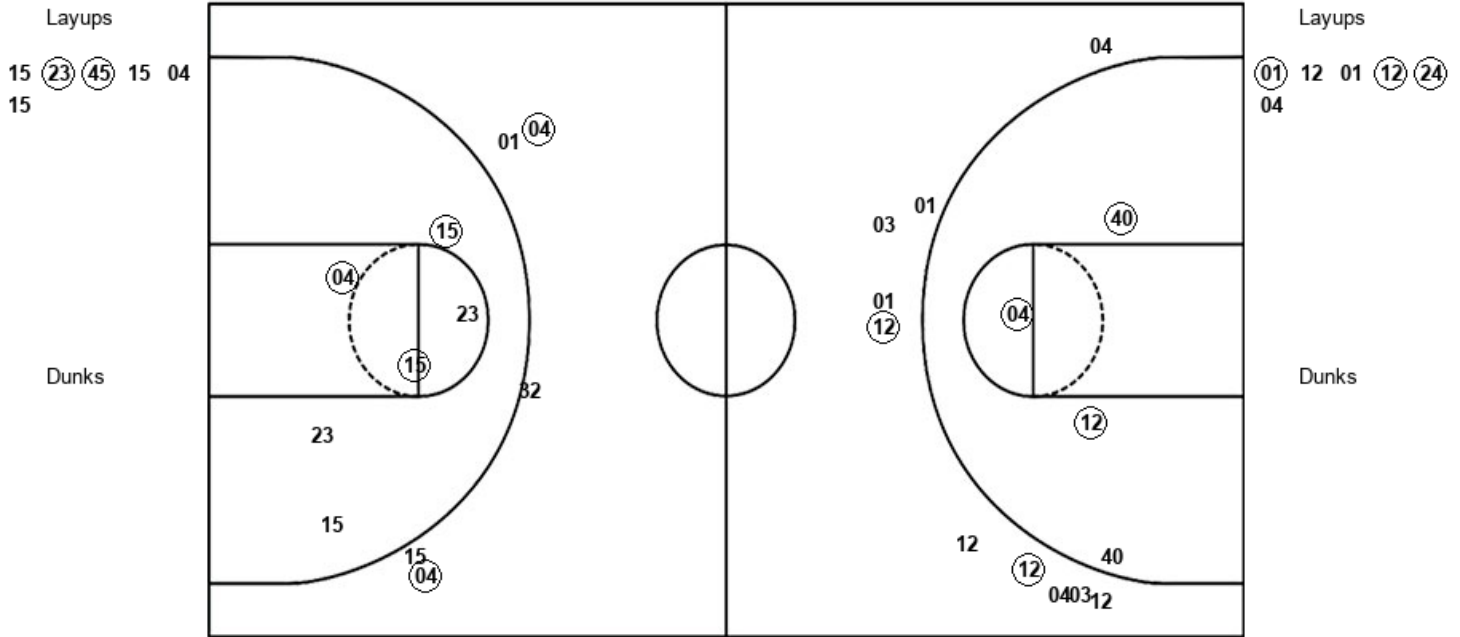

Official Shot Chart
Troy vs Ga. Southern
PERIOD 3 Shots
January 17, 2019 at Hanner Fieldhouse - Statesboro, Ga.

Ga. Southern

Troy

GAS : Period 3	Made	Att	Pct
Layups	2	6	33.3
Dunks	0	0	0
2PT Field Goals	5	12	41.7
3PT Field Goals	2	5	40.0
Total Field Goals	7	17	41.2

TRY : Period 3	Made	Att	Pct
Layups	3	6	50.0
Dunks	0	0	0
2PT Field Goals	6	10	60.0
3PT Field Goals	2	10	20.0
Total Field Goals	8	20	40.0