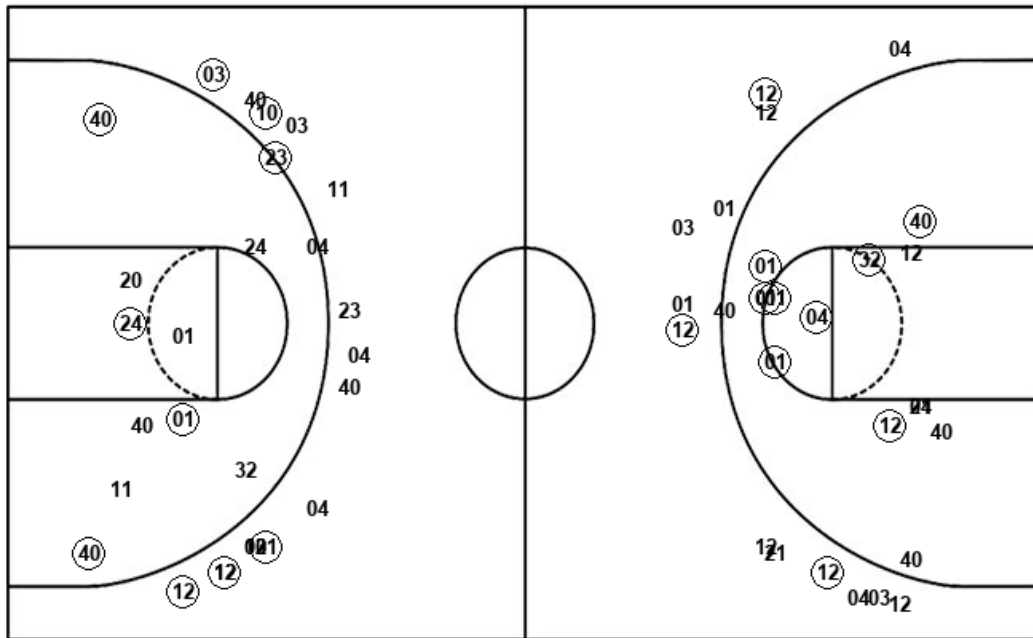

Official Shot Chart
Troy vs Ga. Southern
Troy Team Shots
January 17, 2019 at Hanner Fieldhouse - Statesboro, Ga.

Layups

Layups

(24)	(24)	(11)	(24)	20
40	(23)	40	(20)	02
(11)	(11)	(01)	12	01
(12)	(24)	04	12	24
(02)	(03)	(20)	(02)	

Dunks

Dunks

TRY : Period 1	Made	Att	Pct
Layups	4	5	80.0
Dunks	0	0	0
2PT Field Goals	5	10	50.0
3PT Field Goals	2	10	20.0
Total Field Goals	7	20	35.0

TRY : Period 2	Made	Att	Pct
Layups	4	7	57.1
Dunks	0	0	0
2PT Field Goals	7	12	58.3
3PT Field Goals	4	7	57.1
Total Field Goals	11	19	57.9

TRY : Period 3	Made	Att	Pct
Layups	3	6	50.0
Dunks	0	0	0
2PT Field Goals	6	10	60.0
3PT Field Goals	2	10	20.0
Total Field Goals	8	20	40.0

TRY : Period 4	Made	Att	Pct
Layups	4	6	66.7
Dunks	0	0	0
2PT Field Goals	9	16	56.3
3PT Field Goals	1	3	33.3
Total Field Goals	10	19	52.6