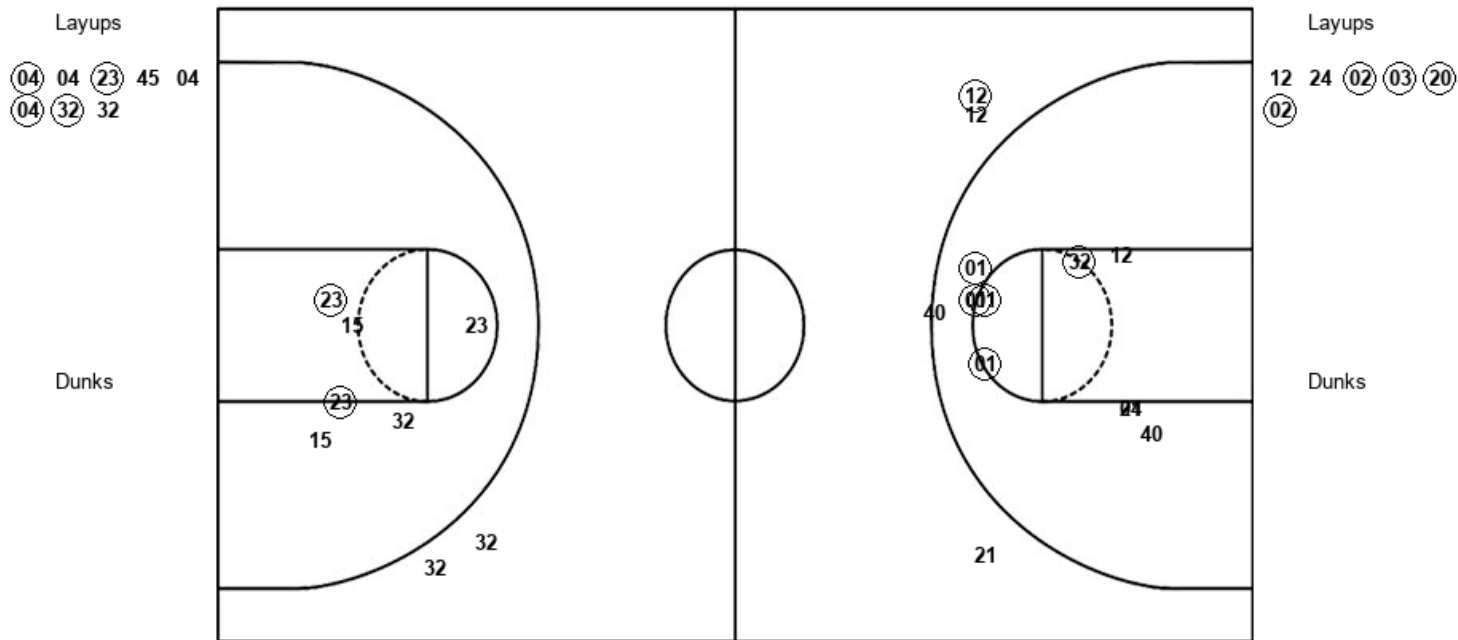

Official Shot Chart
Troy vs Ga. Southern
PERIOD 4 Shots
January 17, 2019 at Hanner Fieldhouse - Statesboro, Ga.

Ga. Southern

Troy

GAS : Period 4	Made	Att	Pct
Layups	4	8	50.0
Dunks	0	0	0
2PT Field Goals	6	14	42.9
3PT Field Goals	0	2	00.0
Total Field Goals	6	16	37.5

TRY : Period 4	Made	Att	Pct
Layups	4	6	66.7
Dunks	0	0	0
2PT Field Goals	9	16	56.3
3PT Field Goals	1	3	33.3
Total Field Goals	10	19	52.6