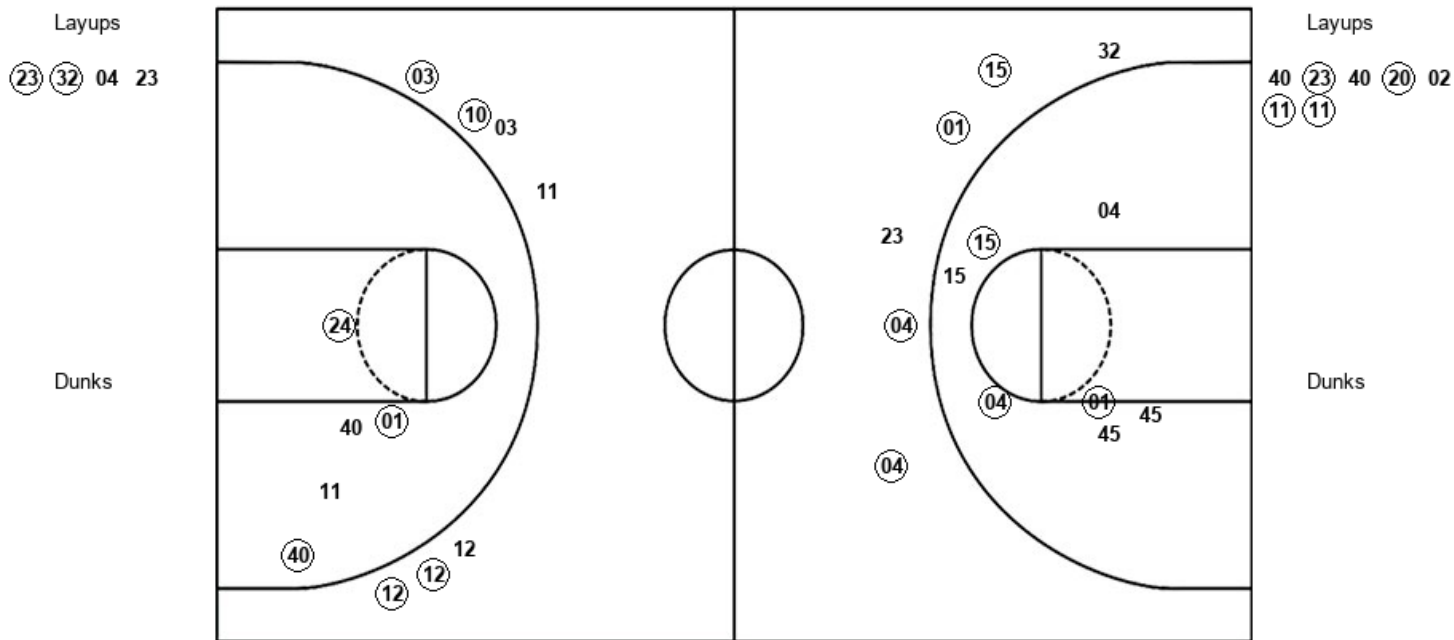

Official Shot Chart
Troy vs Ga. Southern
PERIOD 2 Shots
January 17, 2019 at Hanner Fieldhouse - Statesboro, Ga.

Ga. Southern

Troy

GAS : Period 2	Made	Att	Pct
Layups	2	4	50.0
Dunks	0	0	0
2PT Field Goals	5	12	41.7
3PT Field Goals	4	5	80.0
Total Field Goals	9	17	52.9

TRY : Period 2	Made	Att	Pct
Layups	4	7	57.1
Dunks	0	0	0
2PT Field Goals	7	12	58.3
3PT Field Goals	4	7	57.1
Total Field Goals	11	19	57.9