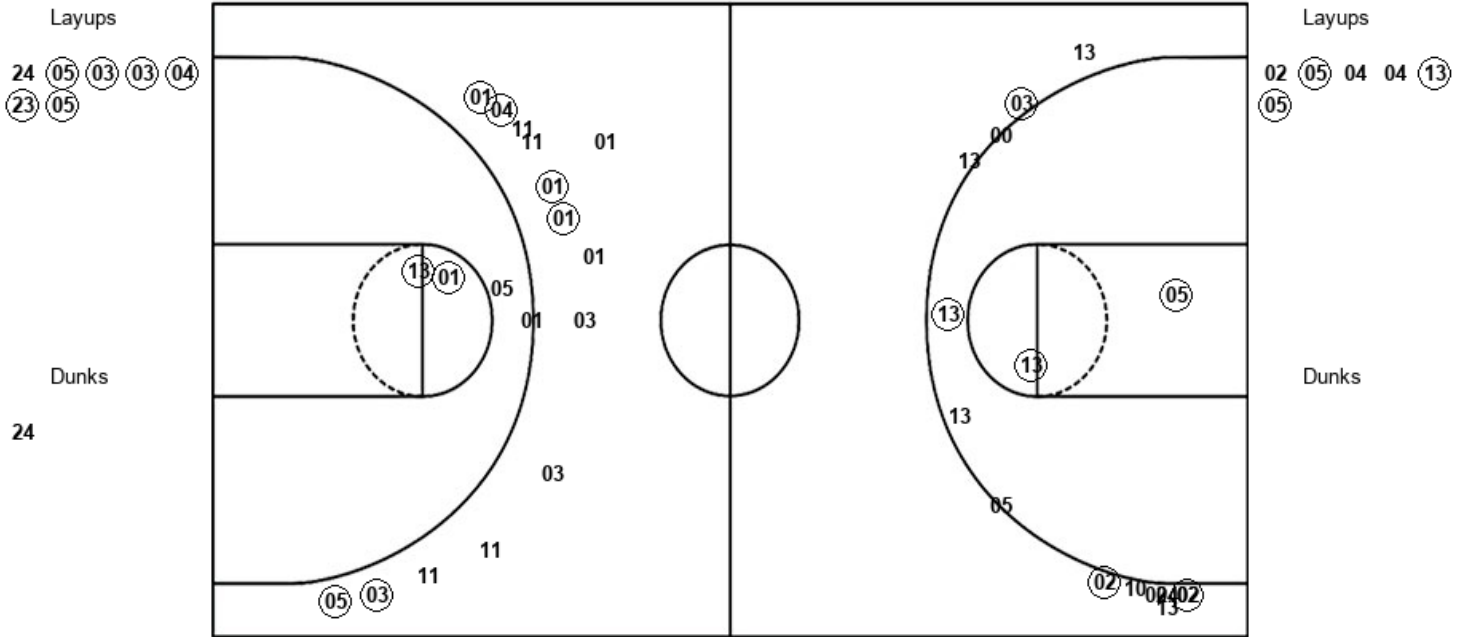

Official Shot Chart
Oregon vs Oregon State
PERIOD 2 Shots
February 17, 2019 at Gill Coliseum

Oregon State

Oregon

OSU : Period 2	Made	Att	Pct
Layups	6	7	85.7
Dunks	0	1	00.0
2PT Field Goals	8	12	66.7
3PT Field Goals	6	14	42.9
Total Field Goals	14	26	53.8

ORE : Period 2	Made	Att	Pct
Layups	3	6	50.0
Dunks	0	0	0
2PT Field Goals	6	9	66.7
3PT Field Goals	4	14	28.6
Total Field Goals	10	23	43.5