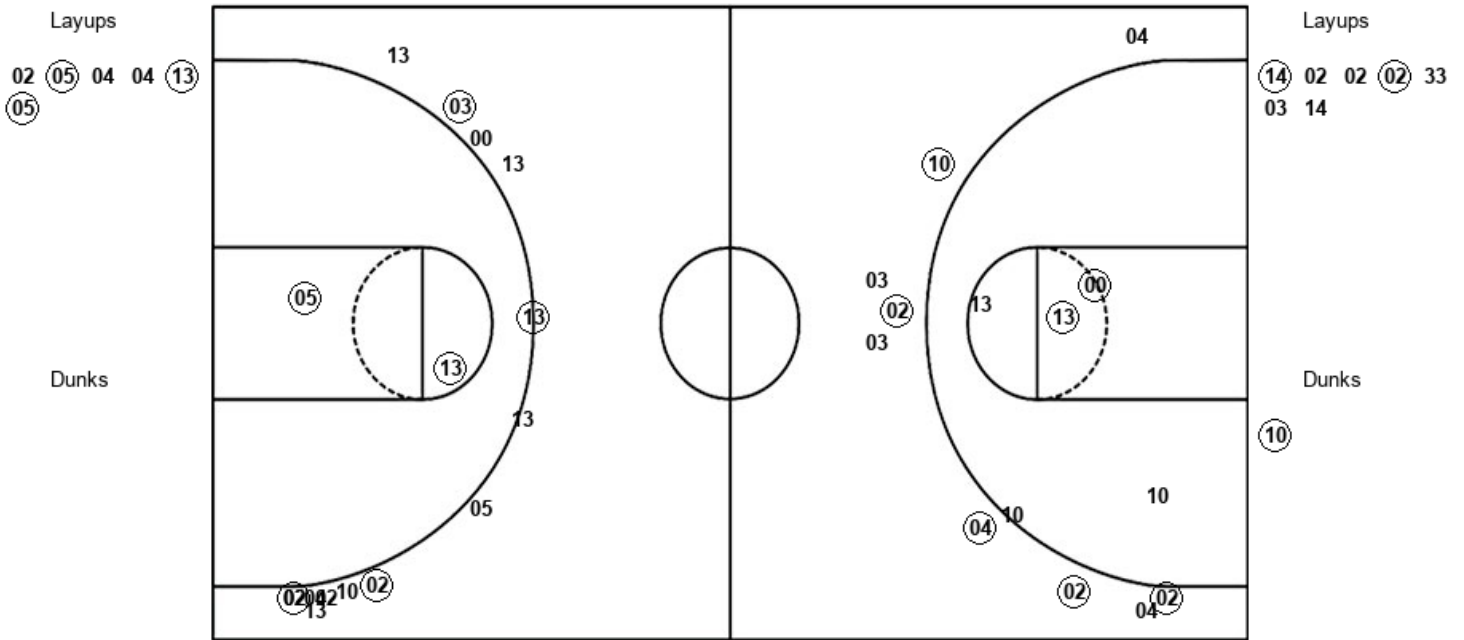

Official Shot Chart
Oregon vs Oregon State
Oregon Team Shots
February 17, 2019 at Gill Coliseum

ORE : Period 1	Made	Att	Pct
Layups	2	7	28.6
Dunks	1	1	100.0
2PT Field Goals	5	13	38.5
3PT Field Goals	5	9	55.6
Total Field Goals	10	22	45.5

ORE : Period 2	Made	Att	Pct
Layups	3	6	50.0
Dunks	0	0	0
2PT Field Goals	6	9	66.7
3PT Field Goals	4	14	28.6
Total Field Goals	10	23	43.5