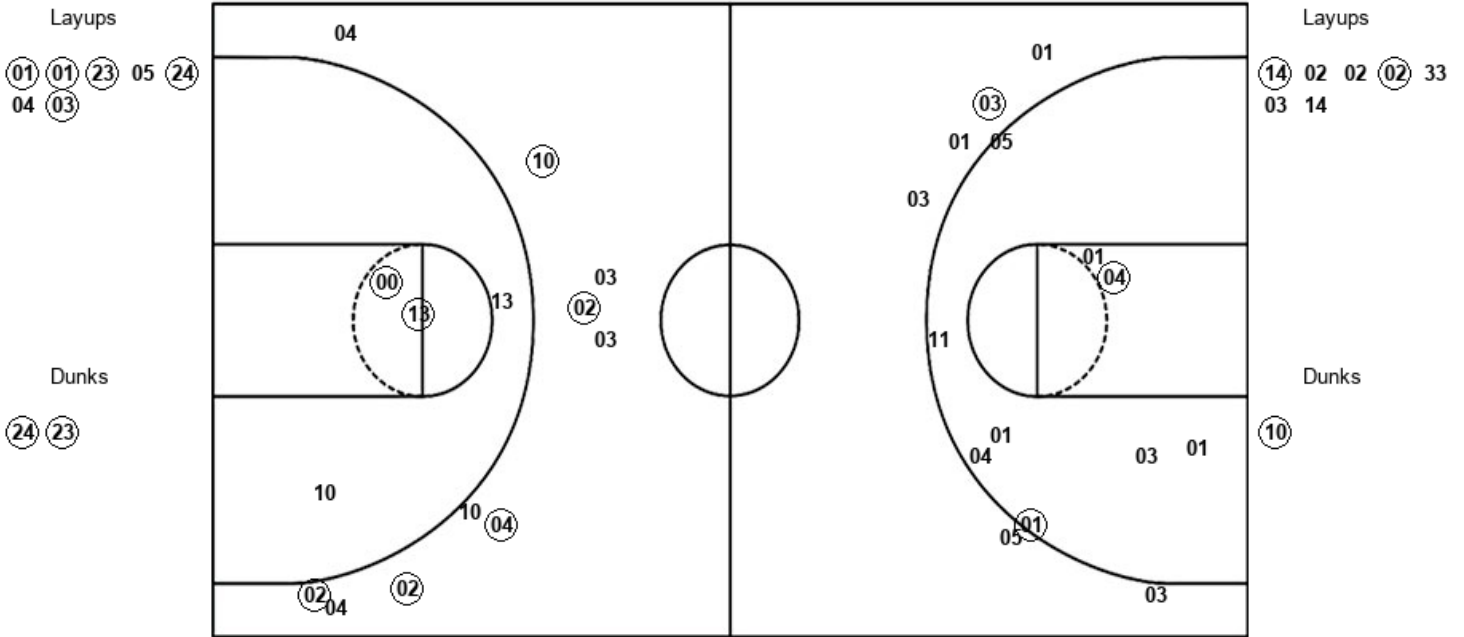

Official Shot Chart
Oregon vs Oregon State
PERIOD 1 Shots
February 17, 2019 at Gill Coliseum

Oregon State

Oregon

OSU : Period 1	Made	Att	Pct
Layups	5	7	71.4
Dunks	2	2	100.0
2PT Field Goals	9	15	60.0
3PT Field Goals	2	10	20.0
Total Field Goals	11	25	44.0

ORE : Period 1	Made	Att	Pct
Layups	2	7	28.6
Dunks	1	1	100.0
2PT Field Goals	5	13	38.5
3PT Field Goals	5	9	55.6
Total Field Goals	10	22	45.5