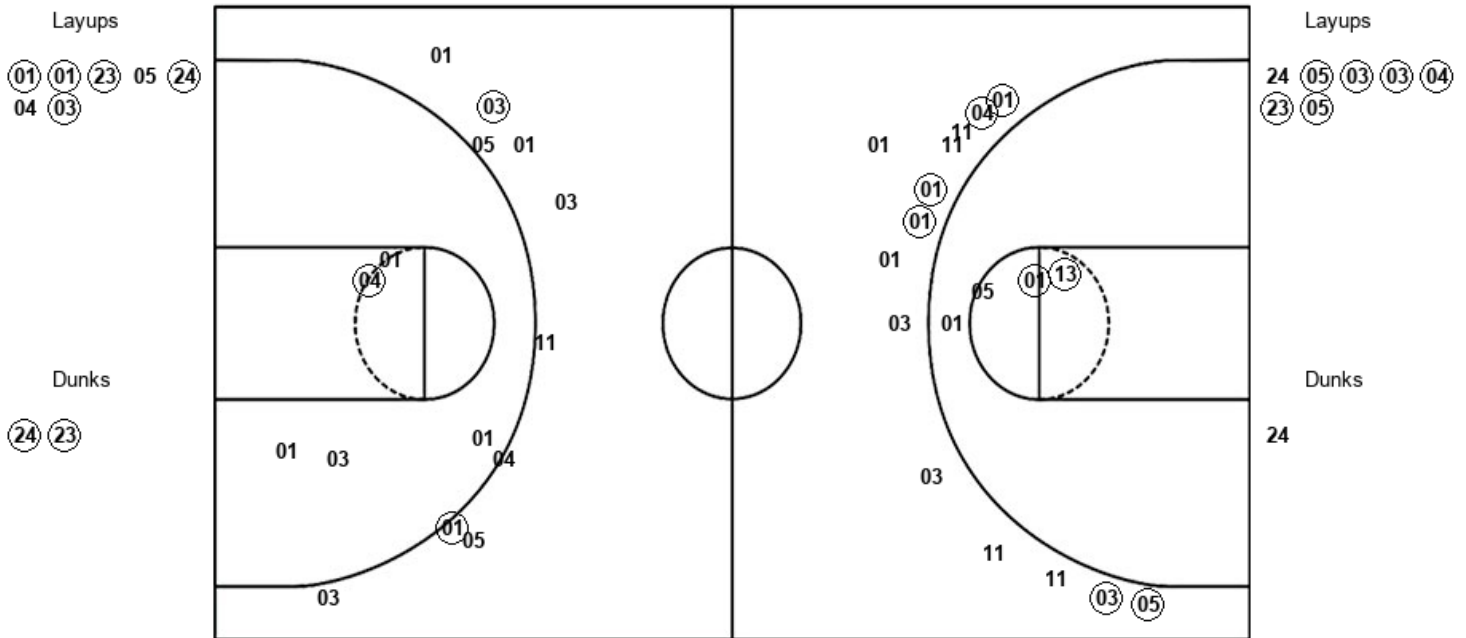

Official Shot Chart
Oregon vs Oregon State
Oregon State Team Shots
February 17, 2019 at Gill Coliseum

OSU : Period 1	Made	Att	Pct
Layups	5	7	71.4
Dunks	2	2	100.0
2PT Field Goals	9	15	60.0
3PT Field Goals	2	10	20.0
Total Field Goals	11	25	44.0

OSU : Period 2	Made	Att	Pct
Layups	6	7	85.7
Dunks	0	1	00.0
2PT Field Goals	8	12	66.7
3PT Field Goals	6	14	42.9
Total Field Goals	14	26	53.8