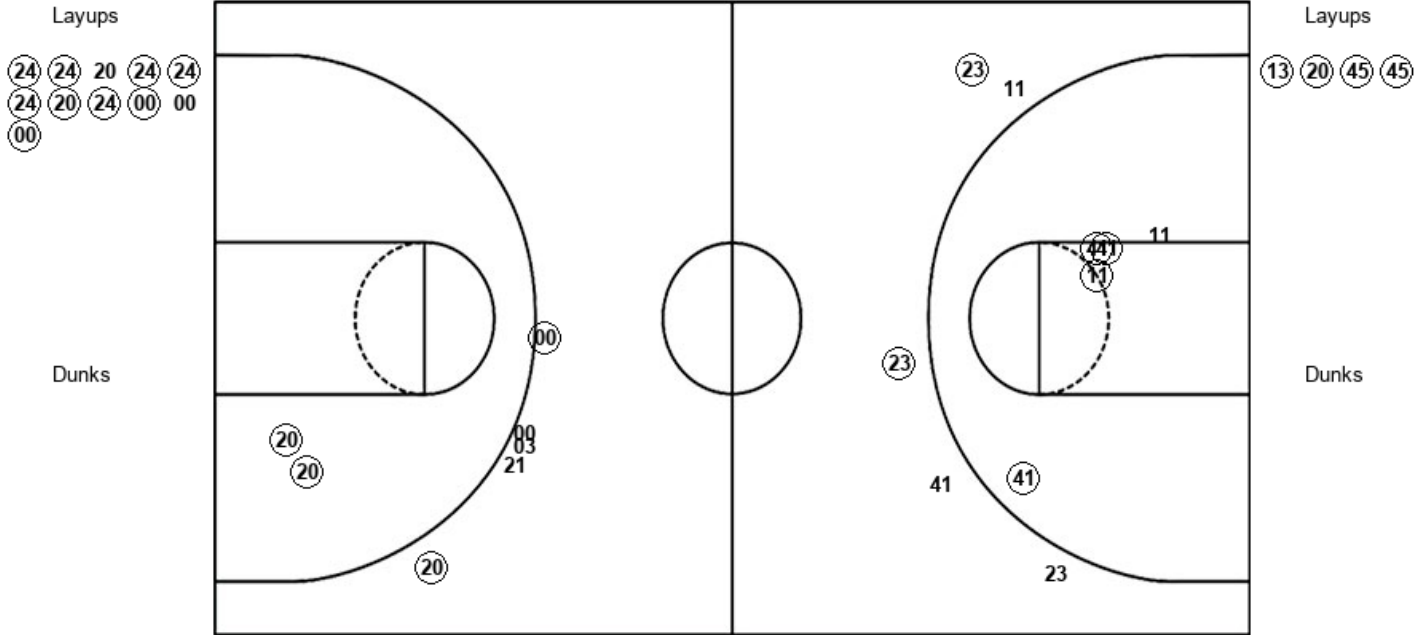

Official Shot Chart
Washington St. vs Oregon
PERIOD 3 Shots
January 06, 2019 at Matthew Knight Arena - Eugene, Ore.

Oregon

Washington St.

Ore : Period 3	Made	Att	Pct
Layups	9	11	81.8
Dunks	0	0	0
2PT Field Goals	11	13	84.6
3PT Field Goals	2	5	40.0
Total Field Goals	13	18	72.2

WSU : Period 3	Made	Att	Pct
Layups	4	4	100.0
Dunks	0	0	0
2PT Field Goals	8	9	88.9
3PT Field Goals	2	5	40.0
Total Field Goals	10	14	71.4