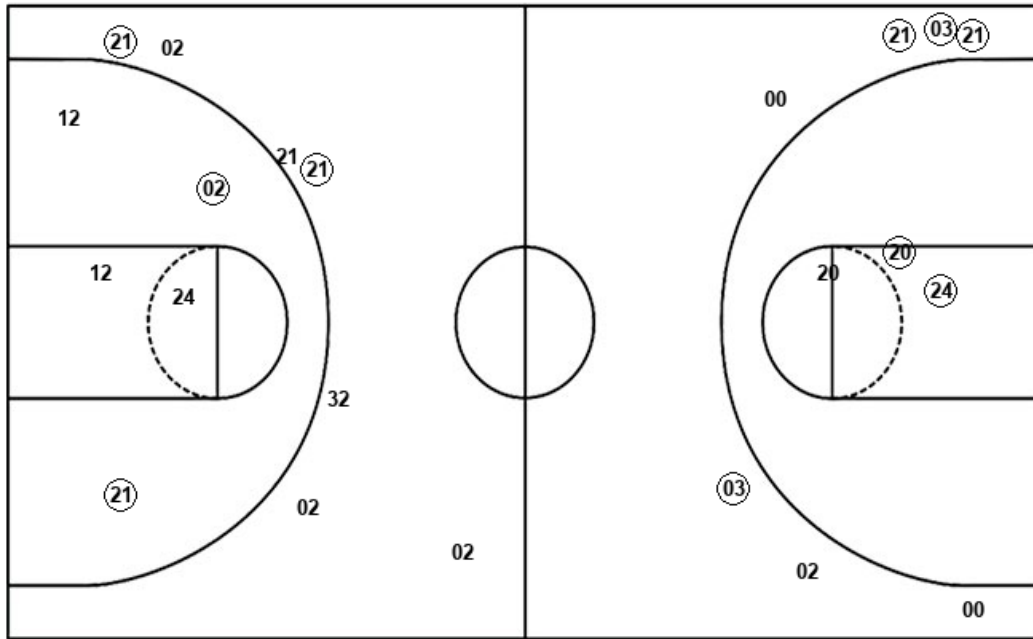

Official Shot Chart
Concordia Portland vs Oregon
PERIOD 1 Shots
December 30, 2018 at Matthew Knight Arena - Eugene, Ore.

Oregon

Concordia Portland

Layups
00 14 24 03 24
24 03 32 02

Layups
02 21

Dunks

Dunks

Ore : Period 1	Made	Att	Pct
Layups	6	9	66.7
Dunks	0	0	0
2PT Field Goals	8	12	66.7
3PT Field Goals	4	7	57.1
Total Field Goals	12	19	63.2

Con : Period 1	Made	Att	Pct
Layups	0	2	00.0
Dunks	0	0	0
2PT Field Goals	2	7	28.6
3PT Field Goals	2	7	28.6
Total Field Goals	4	14	28.6