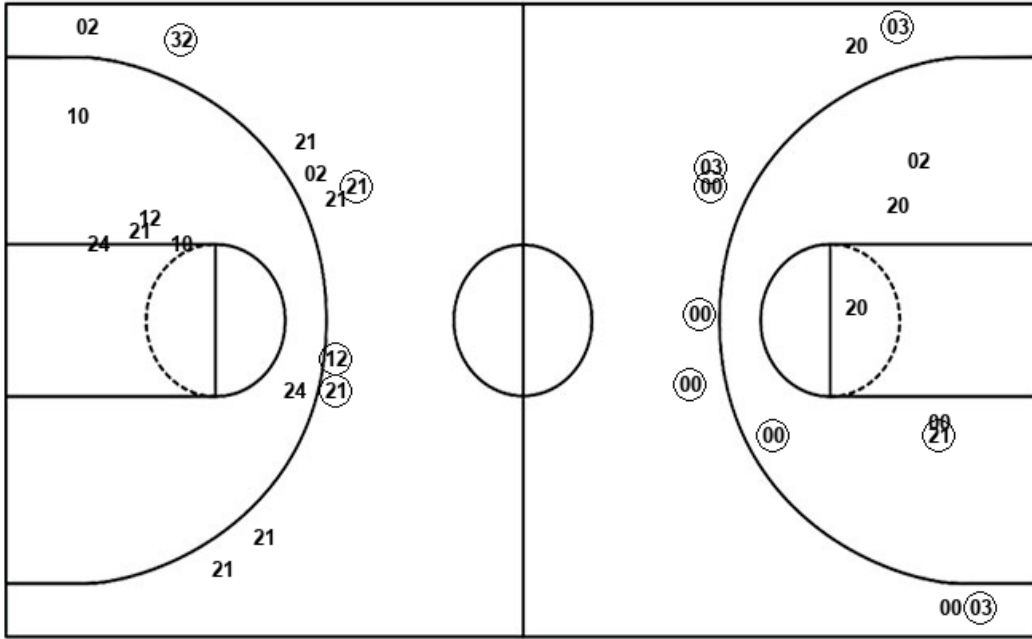

Official Shot Chart
Concordia Portland vs Oregon
PERIOD 2 Shots
 December 30, 2018 at Matthew Knight Arena - Eugene, Ore.

Oregon

Concordia Portland

Layups
 00 32 32 24 03
 14 00 32

Layups

Dunks

Dunks

Ore : Period 2	Made	Att	Pct
Layups	5	8	62.5
Dunks	0	0	0
2PT Field Goals	7	14	50.0
3PT Field Goals	6	8	75.0
Total Field Goals	13	22	59.1