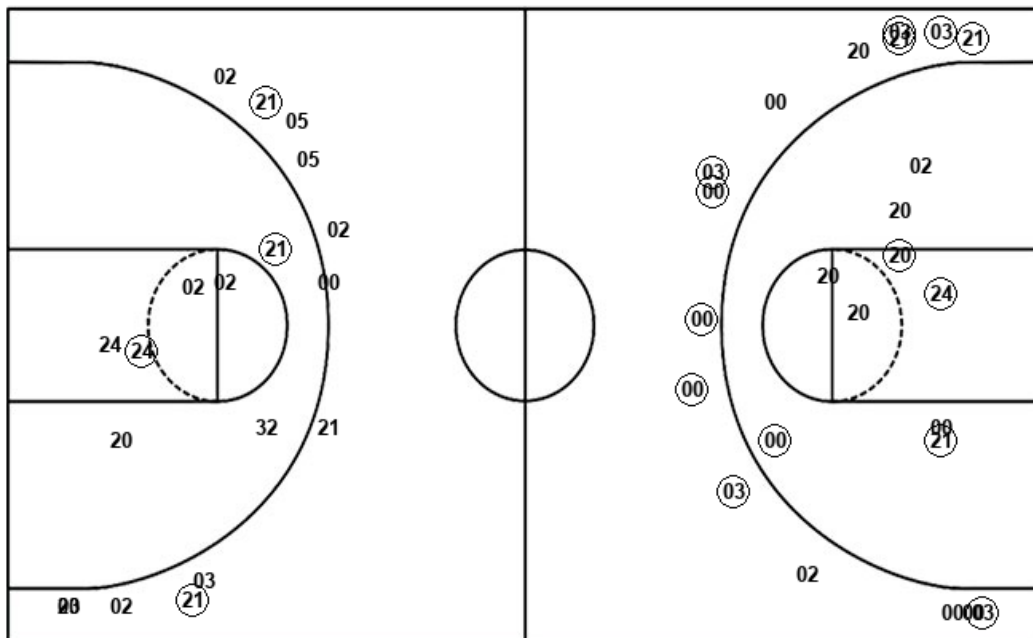

Official Shot Chart
Concordia Portland vs Oregon
Oregon Team Shots
December 30, 2018 at Matthew Knight Arena - Eugene, Ore.

Layups

Dunks

Layups

00	14	24	03	24
24	03	32	02	00
32	32	24	03	14
00	32	21	32	14
32	32	14	02	32
00	32	24	32	32
00	24	32	05	14
32	14	32	32	

Dunks

Ore : Period 1	Made	Att	Pct
Layups	6	9	66.7
Dunks	0	0	0
2PT Field Goals	8	12	66.7
3PT Field Goals	4	7	57.1
Total Field Goals	12	19	63.2

Ore : Period 2	Made	Att	Pct
Layups	5	8	62.5
Dunks	0	0	0
2PT Field Goals	7	14	50.0
3PT Field Goals	6	8	75.0
Total Field Goals	13	22	59.1

Ore : Period 3	Made	Att	Pct
Layups	4	7	57.1
Dunks	0	0	0
2PT Field Goals	6	12	50.0
3PT Field Goals	2	6	33.3
Total Field Goals	8	18	44.4

Ore : Period 4	Made	Att	Pct
Layups	13	15	86.7
Dunks	0	0	0
2PT Field Goals	13	17	76.5
3PT Field Goals	0	6	00.0
Total Field Goals	13	23	56.5