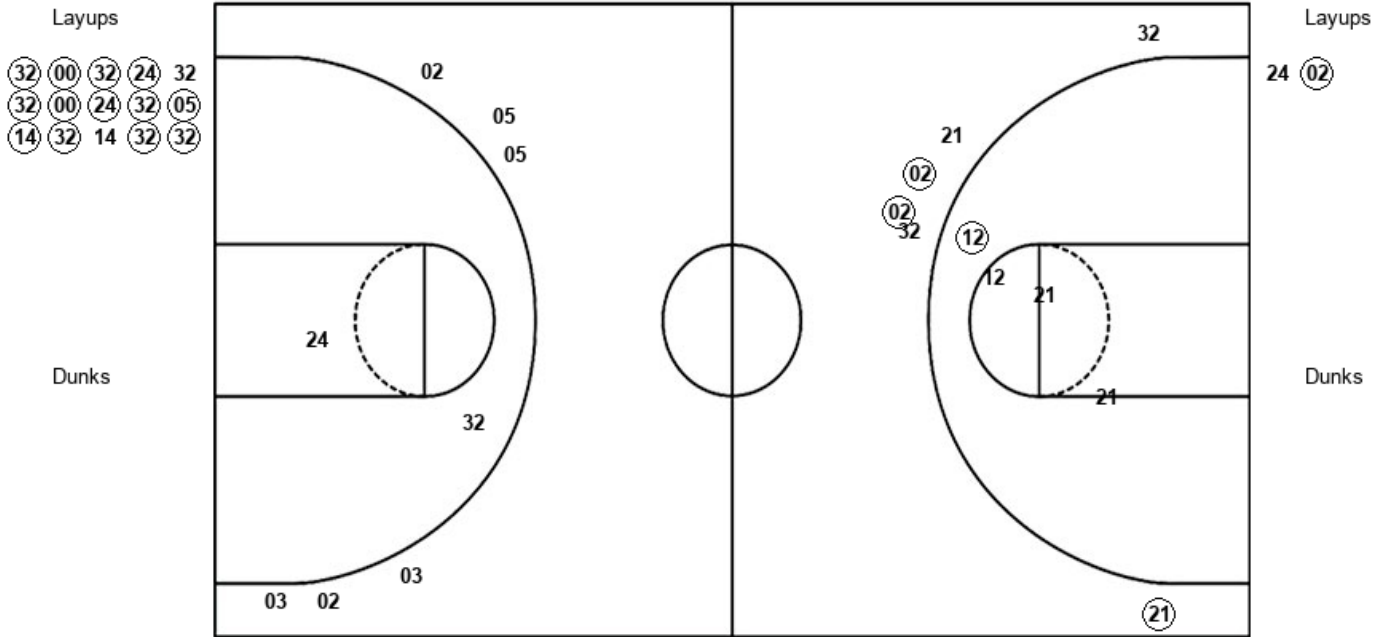

Official Shot Chart
Concordia Portland vs Oregon
PERIOD 4 Shots
December 30, 2018 at Matthew Knight Arena - Eugene, Ore.

Oregon

Concordia Portland

Ore : Period 4	Made	Att	Pct
Layups	13	15	86.7
Dunks	0	0	0
2PT Field Goals	13	17	76.5
3PT Field Goals	0	6	00.0
Total Field Goals	13	23	56.5

Con : Period 4	Made	Att	Pct
Layups	1	2	50.0
Dunks	0	0	0
2PT Field Goals	2	6	33.3
3PT Field Goals	3	6	50.0
Total Field Goals	5	12	41.7