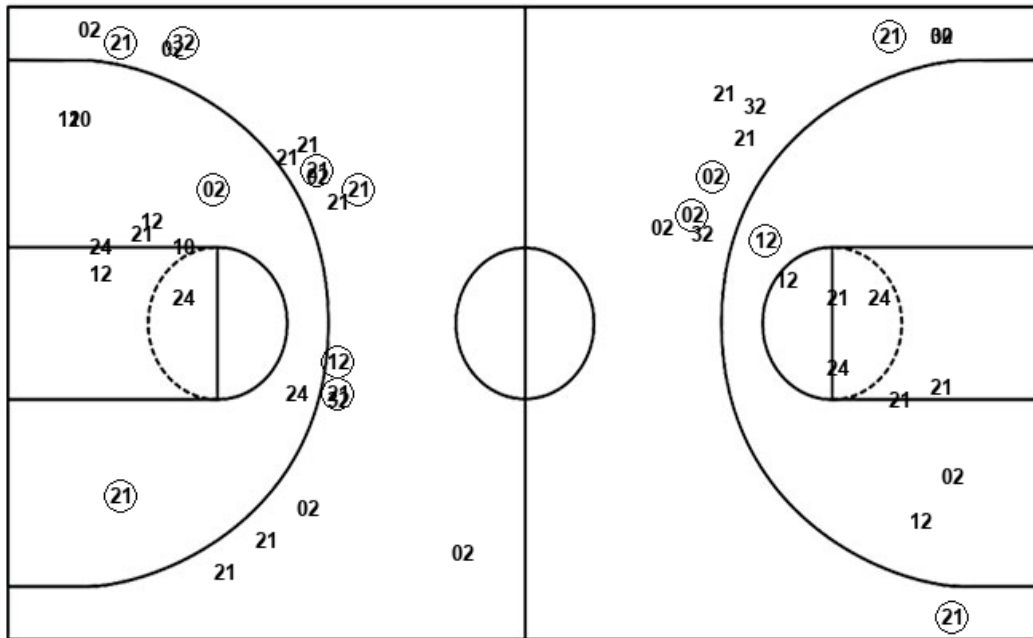

Official Shot Chart
Concordia Portland vs Oregon
Concordia Portland Team Shots
December 30, 2018 at Matthew Knight Arena - Eugene, Ore.

Layups

Layups

02 21 21 (12) 02
(21) (24) 10 24 (02)

Dunks

Dunks

Con : Period 1	Made	Att	Pct
Layups	0	2	00.0
Dunks	0	0	0
2PT Field Goals	2	7	28.6
3PT Field Goals	2	7	28.6
Total Field Goals	4	14	28.6

Con : Period 3	Made	Att	Pct
Layups	3	6	50.0
Dunks	0	0	0
2PT Field Goals	3	11	27.3
3PT Field Goals	1	5	20.0
Total Field Goals	4	16	25.0

Con : Period 2	Made	Att	Pct
Layups	0	0	0
Dunks	0	0	0
2PT Field Goals	0	6	00.0
3PT Field Goals	4	10	40.0
Total Field Goals	4	16	25.0

Con : Period 4	Made	Att	Pct
Layups	1	2	50.0
Dunks	0	0	0
2PT Field Goals	2	6	33.3
3PT Field Goals	3	6	50.0
Total Field Goals	5	12	41.7