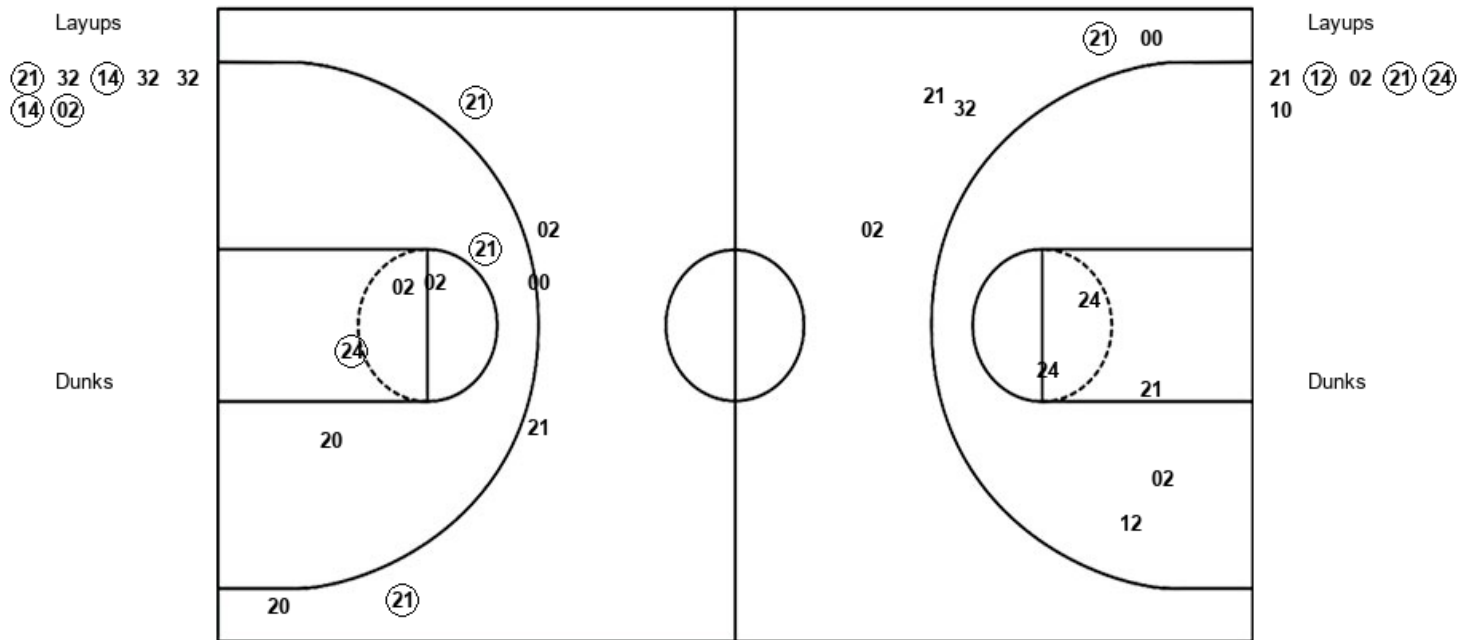

Official Shot Chart
Concordia Portland vs Oregon
PERIOD 3 Shots
December 30, 2018 at Matthew Knight Arena - Eugene, Ore.

Oregon

Concordia Portland

Ore : Period 3	Made	Att	Pct
Layups	4	7	57.1
Dunks	0	0	0
2PT Field Goals	6	12	50.0
3PT Field Goals	2	6	33.3
Total Field Goals	8	18	44.4

Con : Period 3	Made	Att	Pct
Layups	3	6	50.0
Dunks	0	0	0
2PT Field Goals	3	11	27.3
3PT Field Goals	1	5	20.0
Total Field Goals	4	16	25.0