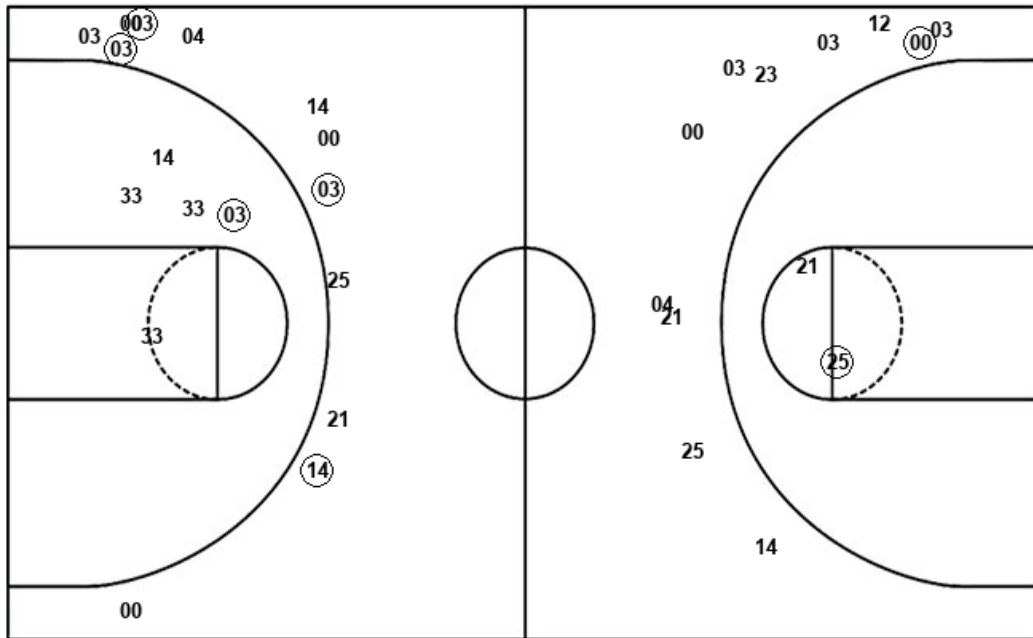

Official Shot Chart
Washington vs Colorado
Colorado Team Shots
 February 24, 2019 at CU Events Center - Boulder, Colo.

Layups

Layups

(33) 00 (33) 00 14
 00 (04) 14 (00) (14)
 33 (00) (03) (14) 21
 14 (03) 25 00 (21)
 14 12 03 (21) 21