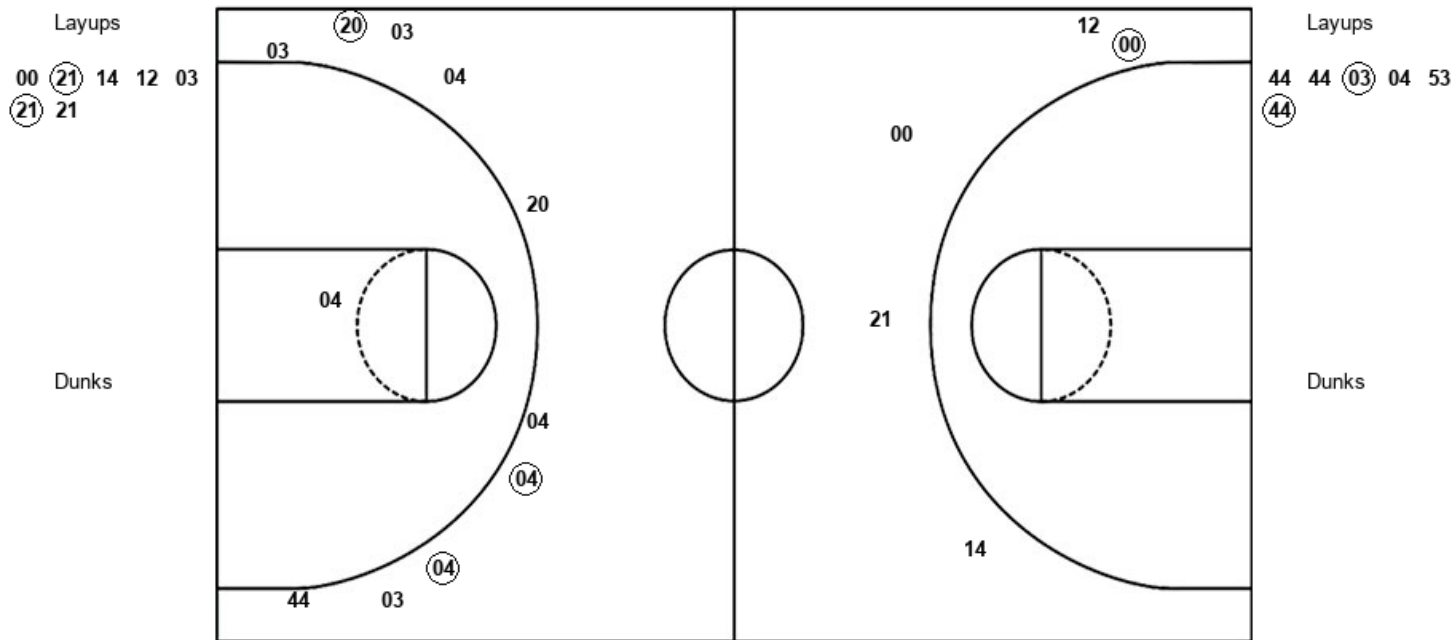

Official Shot Chart
Washington vs Colorado
PERIOD 4 Shots
February 24, 2019 at CU Events Center - Boulder, Colo.

Colorado

Washington

COL : Period 4	Made	Att	Pct
Layups	2	7	28.6
Dunks	0	0	0
2PT Field Goals	2	7	28.6
3PT Field Goals	1	5	20.0
Total Field Goals	3	12	25.0

WAS : Period 4	Made	Att	Pct
Layups	2	6	33.3
Dunks	0	0	0
2PT Field Goals	2	7	28.6
3PT Field Goals	3	10	30.0
Total Field Goals	5	17	29.4