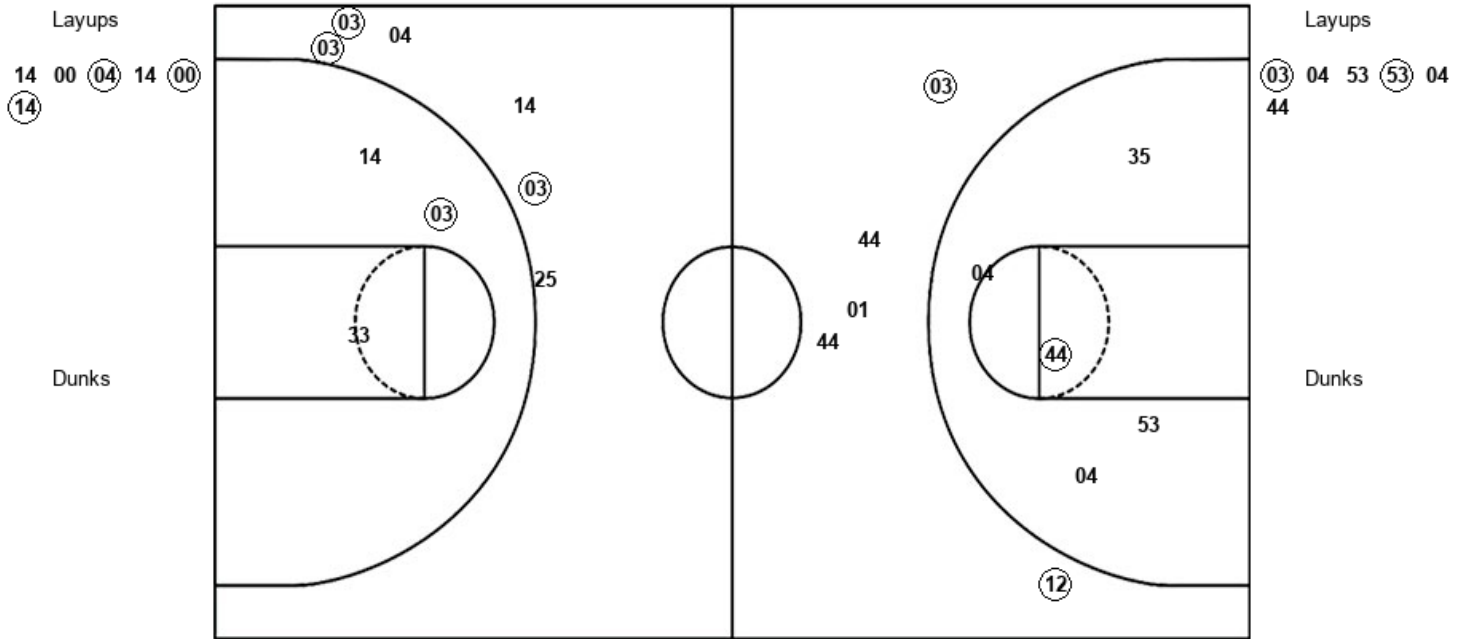

Official Shot Chart
Washington vs Colorado
PERIOD 2 Shots
February 24, 2019 at CU Events Center - Boulder, Colo.

Colorado

Washington

COL : Period 2	Made	Att	Pct
Layups	3	6	50.0
Dunks	0	0	0
2PT Field Goals	4	9	44.4
3PT Field Goals	3	6	50.0
Total Field Goals	7	15	46.7

WAS : Period 2	Made	Att	Pct
Layups	2	6	33.3
Dunks	0	0	0
2PT Field Goals	3	11	27.3
3PT Field Goals	2	5	40.0
Total Field Goals	5	16	31.3