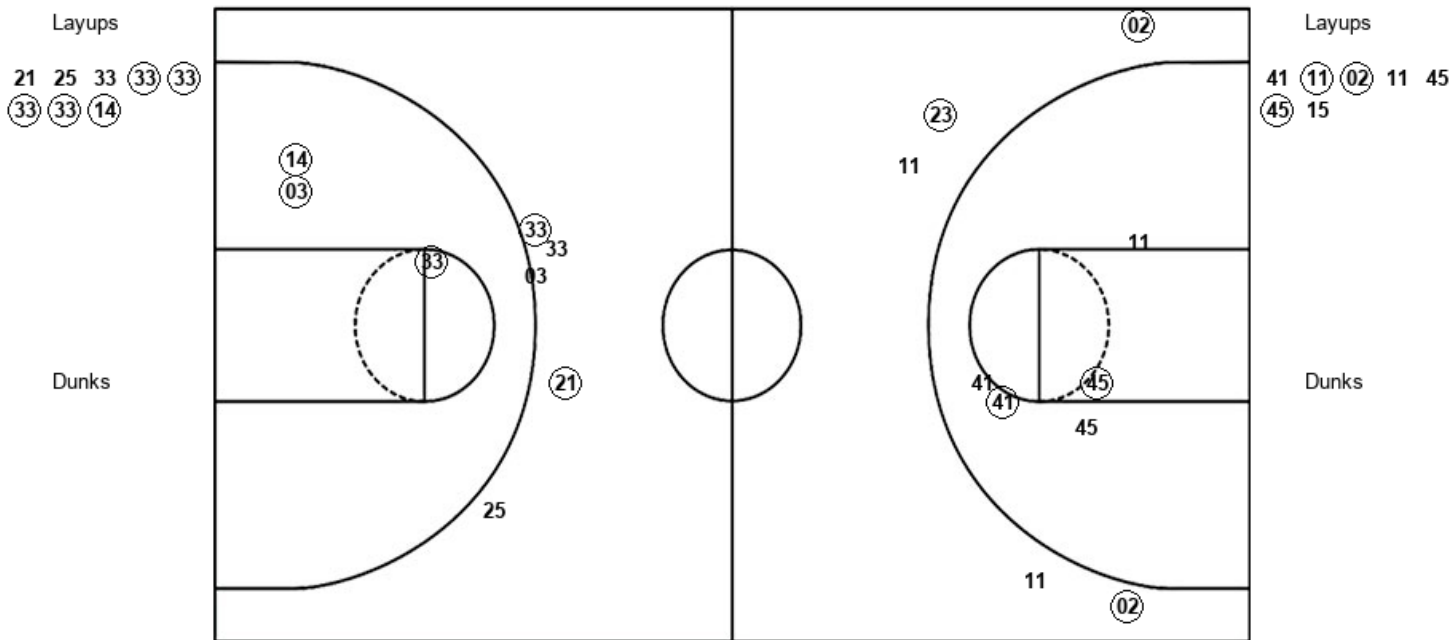

Official Shot Chart
Washington St. vs Colorado
PERIOD 2 Shots
February 23, 2019 at CU Events Center - Boulder, Colo.

Colorado

Washington St.

COL : Period 2	Made	Att	Pct
Layups	5	8	62.5
Dunks	0	0	0
2PT Field Goals	8	11	72.7
3PT Field Goals	2	5	40.0
Total Field Goals	10	16	62.5

WSU : Period 2	Made	Att	Pct
Layups	3	7	42.9
Dunks	0	0	0
2PT Field Goals	5	12	41.7
3PT Field Goals	3	5	60.0
Total Field Goals	8	17	47.1