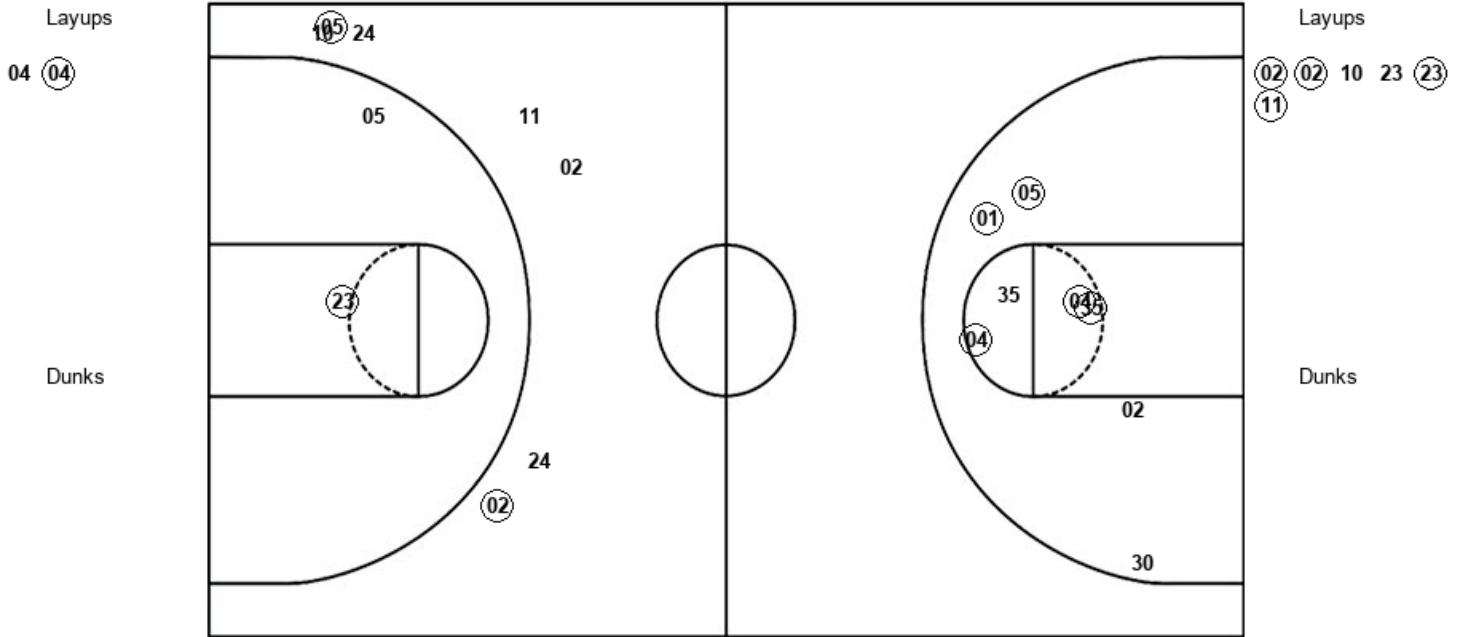

Official Shot Chart
Missouri vs Illinois
PERIOD 4 Shots
December 21, 2018 at State Farm Center (Lou Henson Court) - Champaign, Illinois

Illinois

Missouri

ILL : Period 4	Made	Att	Pct
Layups	1	2	50.0
Dunks	0	0	0
2PT Field Goals	6	10	60.0
3PT Field Goals	0	0	0
Total Field Goals	6	10	60.0

MIZ : Period 4	Made	Att	Pct
Layups	4	6	66.7
Dunks	0	0	0
2PT Field Goals	5	8	62.5
3PT Field Goals	2	7	28.6
Total Field Goals	7	15	46.7