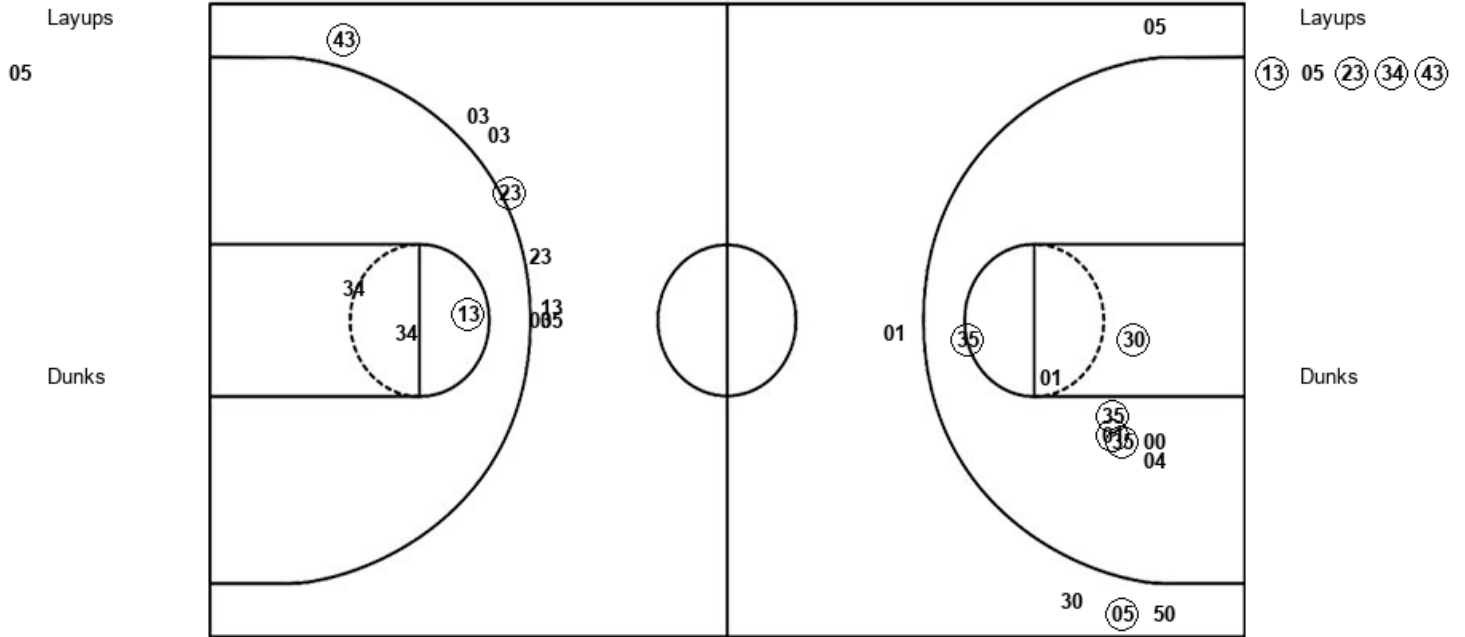

Official Shot Chart
Missouri vs Illinois
PERIOD 1 Shots
December 21, 2018 at State Farm Center (Lou Henson Court) - Champaign, Illinois

Illinois

Missouri

ILL : Period 1	Made	Att	Pct
Layups	0	1	00.0
Dunks	0	0	0
2PT Field Goals	5	9	55.6
3PT Field Goals	1	5	20.0
Total Field Goals	6	14	42.9

MIZ : Period 1	Made	Att	Pct
Layups	4	5	80.0
Dunks	0	0	0
2PT Field Goals	5	8	62.5
3PT Field Goals	2	8	25.0
Total Field Goals	7	16	43.8