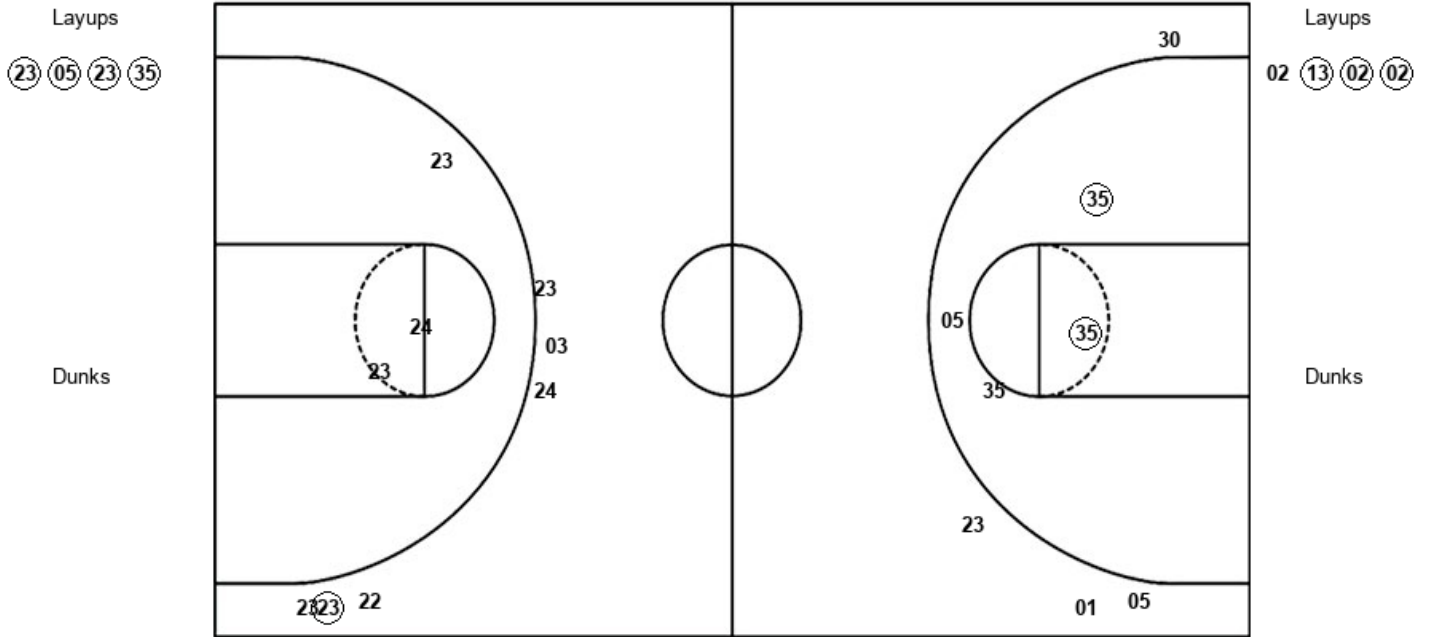

Official Shot Chart
Missouri vs Illinois
PERIOD 2 Shots
December 21, 2018 at State Farm Center (Lou Henson Court) - Champaign, Illinois

Illinois

Missouri

ILL : Period 2	Made	Att	Pct
Layups	4	4	100.0
Dunks	0	0	0
2PT Field Goals	6	8	75.0
3PT Field Goals	0	4	00.0
Total Field Goals	6	12	50.0

MIZ : Period 2	Made	Att	Pct
Layups	3	4	75.0
Dunks	0	0	0
2PT Field Goals	3	7	42.9
3PT Field Goals	1	6	16.7
Total Field Goals	4	13	30.8