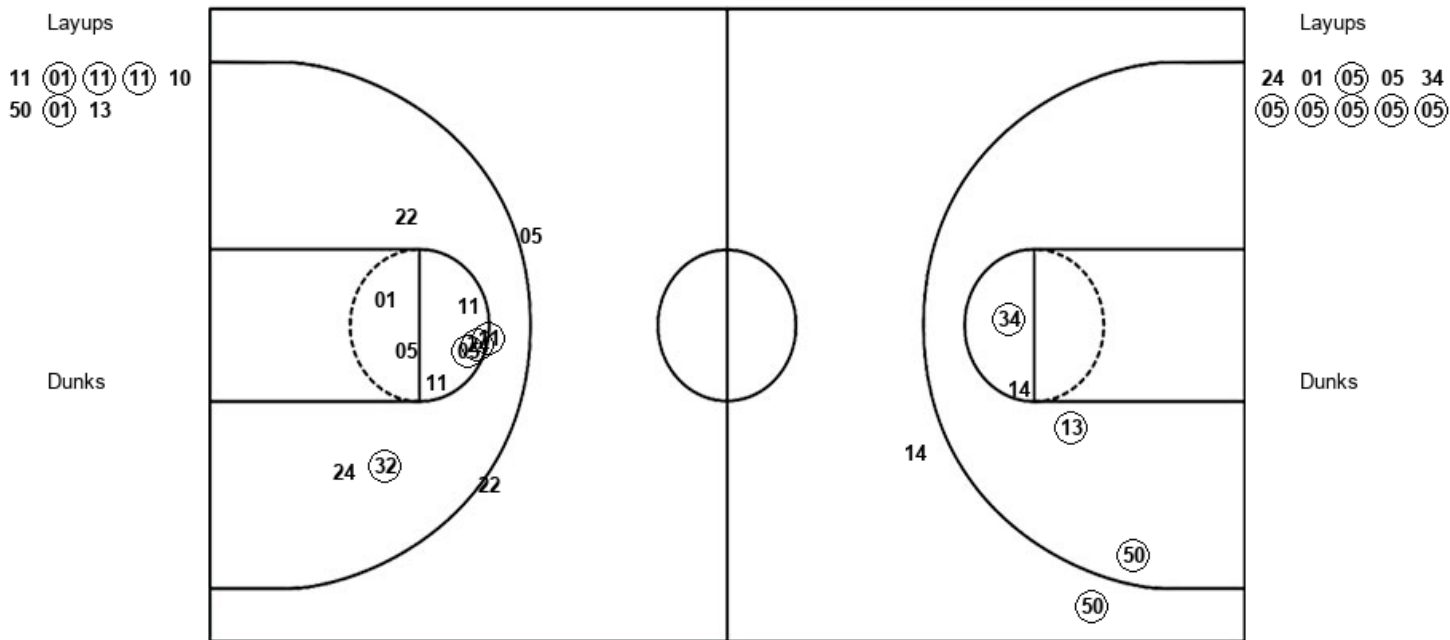

Official Shot Chart
Maryland vs Indiana
PERIOD 1 Shots
January 27, 2019 at Simon Skjodt Assembly Hall - Bloomington, IN

Indiana

Maryland

IND : Period 1	Made	Att	Pct
Layups	4	8	50.0
Dunks	0	0	0
2PT Field Goals	6	11	54.5
3PT Field Goals	2	3	66.7
Total Field Goals	8	14	57.1

UMD : Period 1	Made	Att	Pct
Layups	6	10	60.0
Dunks	0	0	0
2PT Field Goals	10	20	50.0
3PT Field Goals	0	2	00.0
Total Field Goals	10	22	45.5