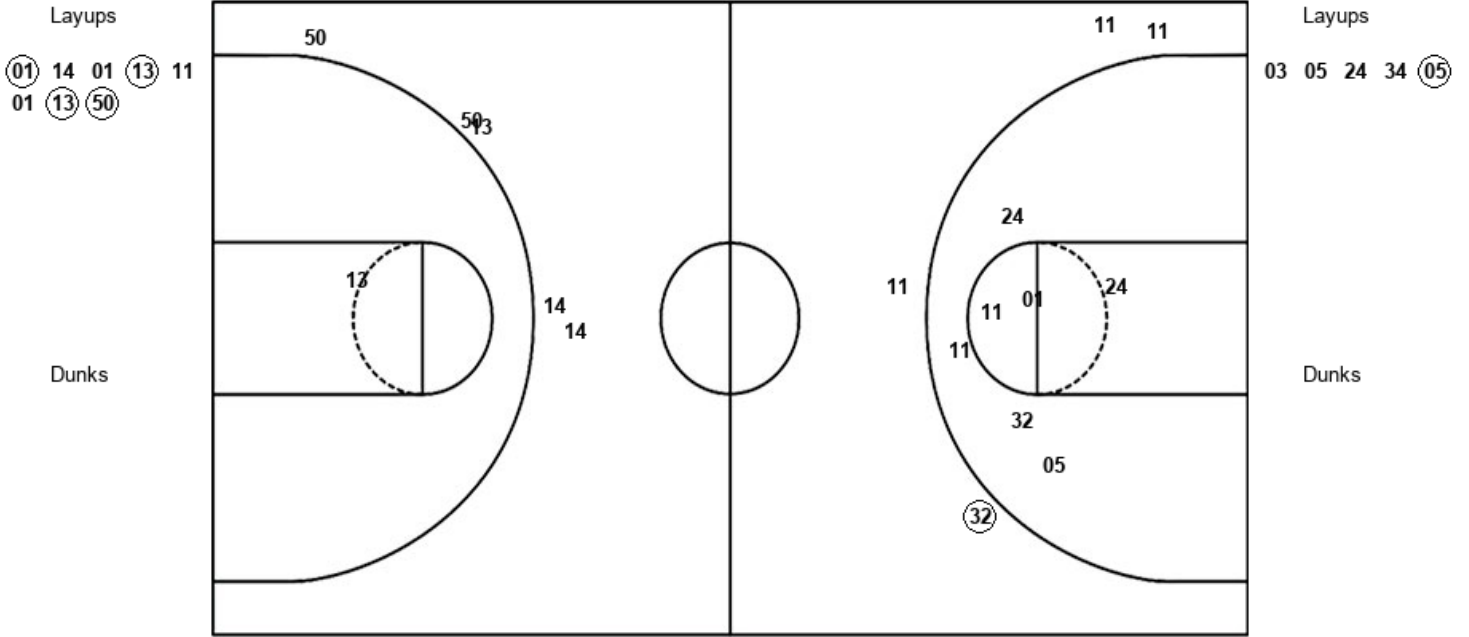

Official Shot Chart
Maryland vs Indiana
PERIOD 3 Shots
January 27, 2019 at Simon Skjodt Assembly Hall - Bloomington, IN

Indiana

Maryland

IND : Period 3	Made	Att	Pct
Layups	4	8	50.0
Dunks	0	0	0
2PT Field Goals	4	9	44.4
3PT Field Goals	0	5	00.0
Total Field Goals	4	14	28.6

UMD : Period 3	Made	Att	Pct
Layups	1	5	20.0
Dunks	0	0	0
2PT Field Goals	1	11	09.1
3PT Field Goals	1	5	20.0
Total Field Goals	2	16	12.5