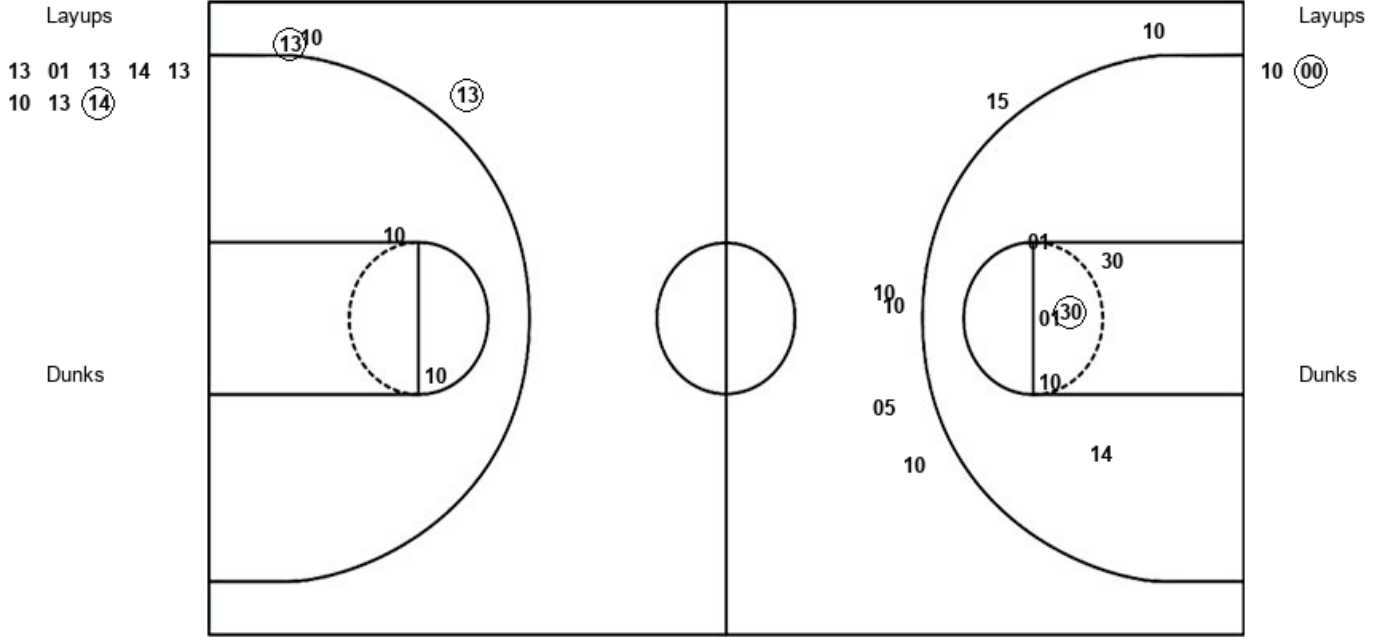

Official Shot Chart
Michigan vs Indiana
PERIOD 4 Shots
January 24, 2019 at Simon Skjodt Assembly Hall - Bloomington, IN

Indiana

Michigan

IND : Period 4	Made	Att	Pct
Layups	1	8	12.5
Dunks	0	0	0
2PT Field Goals	1	10	10.0
3PT Field Goals	2	3	66.7
Total Field Goals	3	13	23.1

mic : Period 4	Made	Att	Pct
Layups	1	2	50.0
Dunks	0	0	0
2PT Field Goals	2	8	25.0
3PT Field Goals	0	6	00.0
Total Field Goals	2	14	14.3