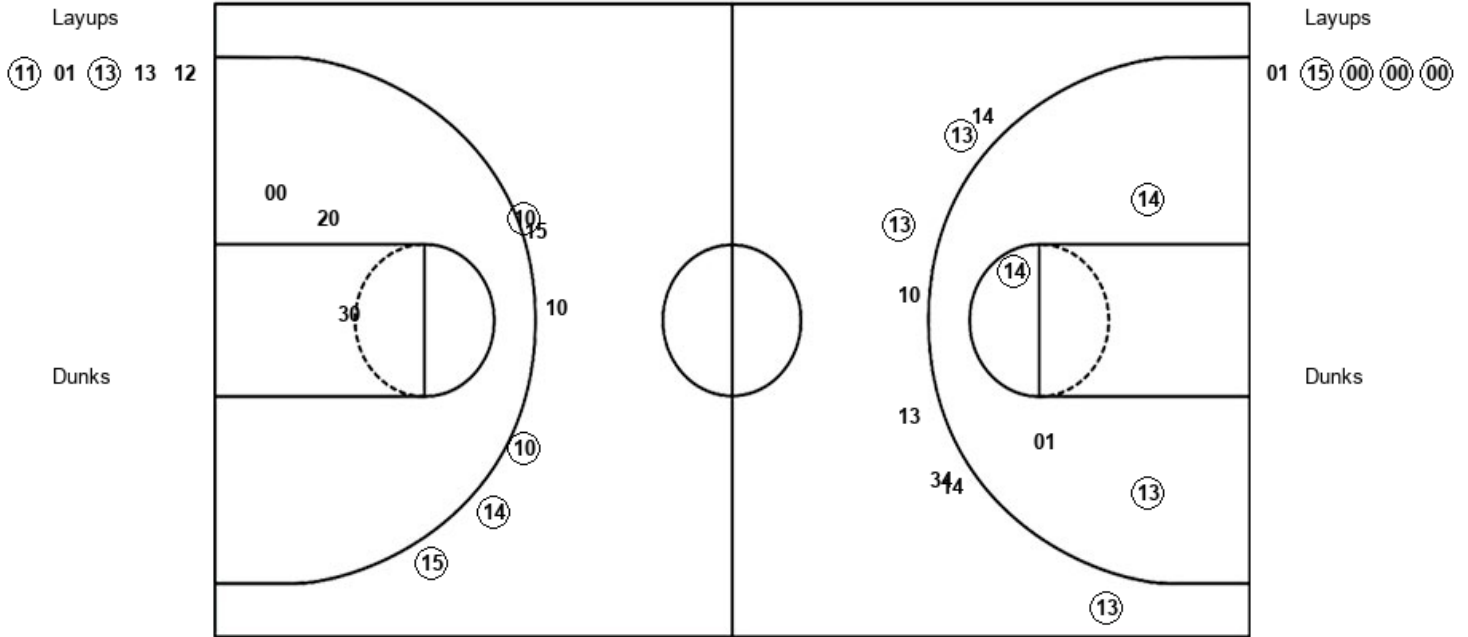

Official Shot Chart
Michigan vs Indiana
PERIOD 2 Shots
January 24, 2019 at Simon Skjodt Assembly Hall - Bloomington, IN

Indiana

Michigan

IND : Period 2	Made	Att	Pct
Layups	2	5	40.0
Dunks	0	0	0
2PT Field Goals	5	9	55.6
3PT Field Goals	3	8	37.5
Total Field Goals	8	17	47.1

mic : Period 2	Made	Att	Pct
Layups	4	5	80.0
Dunks	0	0	0
2PT Field Goals	4	8	50.0
3PT Field Goals	4	6	66.7
Total Field Goals	8	14	57.1