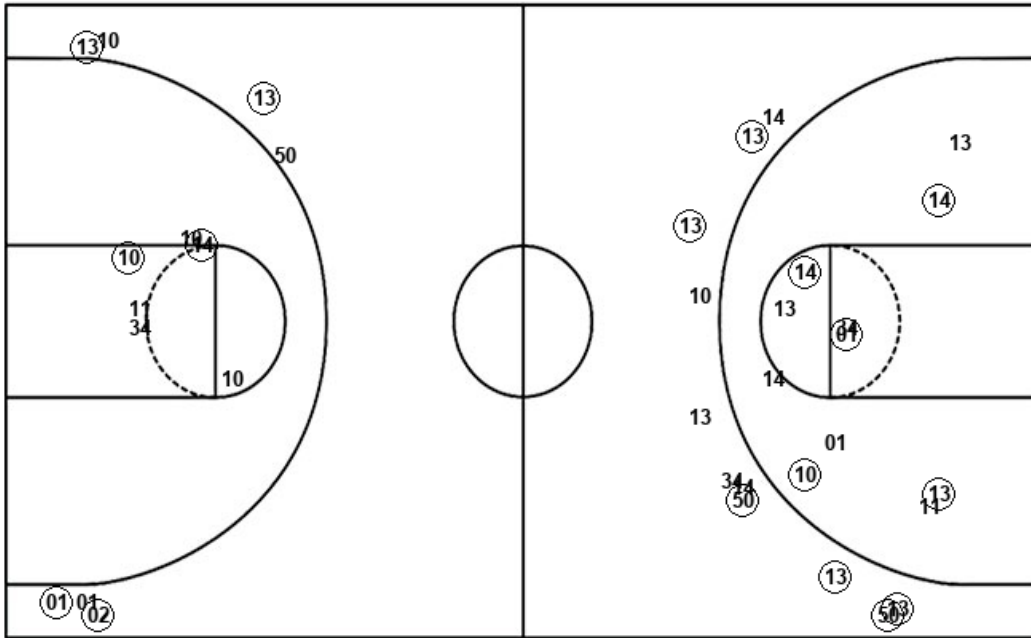

Official Shot Chart
Michigan vs Indiana
Indiana Team Shots
January 24, 2019 at Simon Skjodt Assembly Hall - Bloomington, IN

Layups

Layups

14 (11) 01 (50) (50)
02 (11) 01 (13) 13
12 (13) 14 11 01
10 (34) 01 13 01
13 14 13 10 13
(14)

Dunks

Dunks

IND : Period 1	Made	Att	Pct
Layups	3	6	50.0
Dunks	0	0	0
2PT Field Goals	5	13	38.5
3PT Field Goals	3	3	100.0
Total Field Goals	8	16	50.0

IND : Period 2	Made	Att	Pct
Layups	2	5	40.0
Dunks	0	0	0
2PT Field Goals	5	9	55.6
3PT Field Goals	3	8	37.5
Total Field Goals	8	17	47.1

IND : Period 3	Made	Att	Pct
Layups	2	7	28.6
Dunks	0	0	0
2PT Field Goals	4	11	36.4
3PT Field Goals	2	4	50.0
Total Field Goals	6	15	40.0

IND : Period 4	Made	Att	Pct
Layups	1	8	12.5
Dunks	0	0	0
2PT Field Goals	1	10	10.0
3PT Field Goals	2	3	66.7
Total Field Goals	3	13	23.1