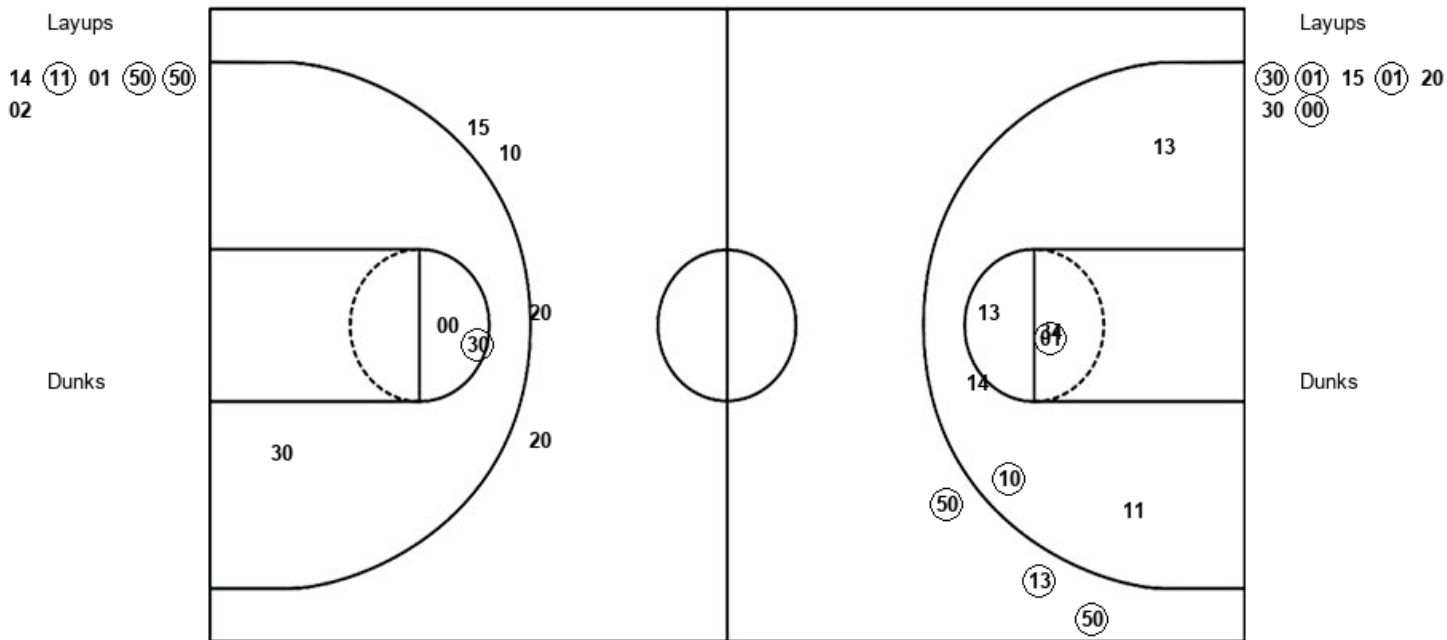

Official Shot Chart
Michigan vs Indiana
PERIOD 1 Shots
January 24, 2019 at Simon Skjodt Assembly Hall - Bloomington, IN

Indiana

Michigan

IND : Period 1	Made	Att	Pct
Layups	3	6	50.0
Dunks	0	0	0
2PT Field Goals	5	13	38.5
3PT Field Goals	3	3	100.0
Total Field Goals	8	16	50.0

mic : Period 1	Made	Att	Pct
Layups	4	7	57.1
Dunks	0	0	0
2PT Field Goals	5	10	50.0
3PT Field Goals	0	4	00.0
Total Field Goals	5	14	35.7