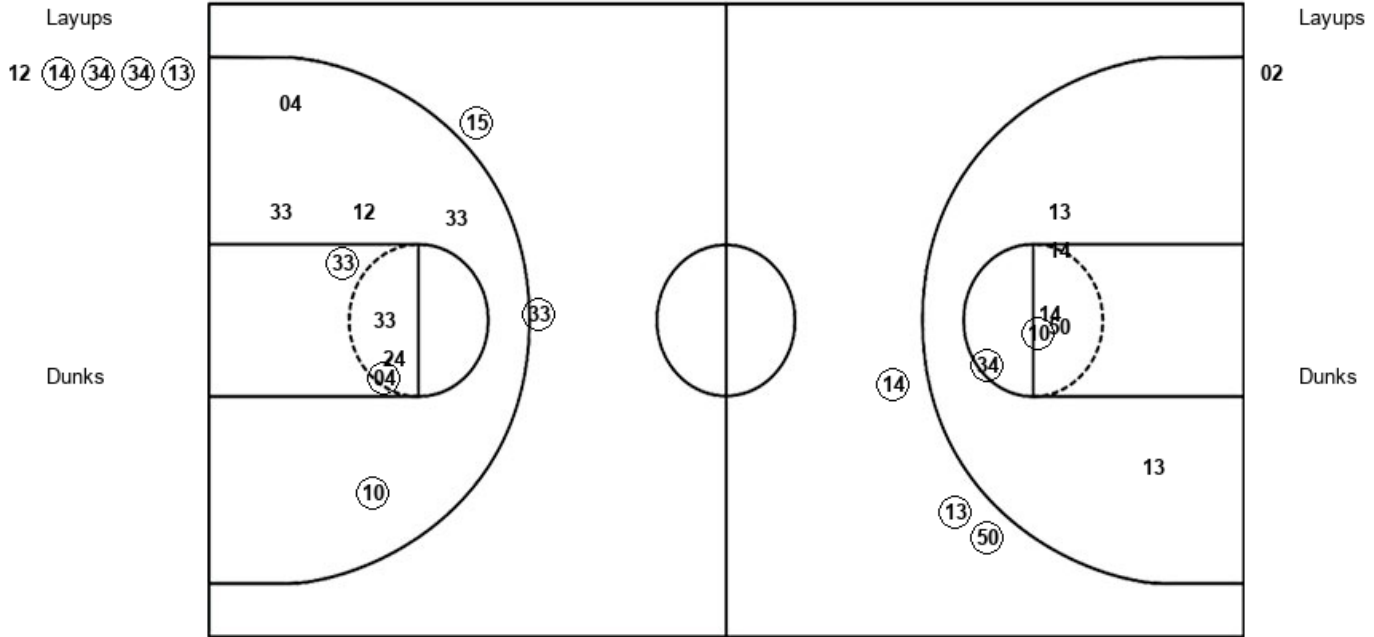

Official Shot Chart
Michigan St. vs Indiana
PERIOD 2 Shots
January 06, 2019 at Simon Skjodt Assembly Hall - Bloomington, IN

Indiana

Michigan St.

IND : Period 2	Made	Att	Pct
Layups	4	5	80.0
Dunks	0	0	0
2PT Field Goals	6	12	50.0
3PT Field Goals	3	3	100.0
Total Field Goals	9	15	60.0

MSU : Period 2	Made	Att	Pct
Layups	0	1	00.0
Dunks	0	0	0
2PT Field Goals	3	10	30.0
3PT Field Goals	2	2	100.0
Total Field Goals	5	12	41.7