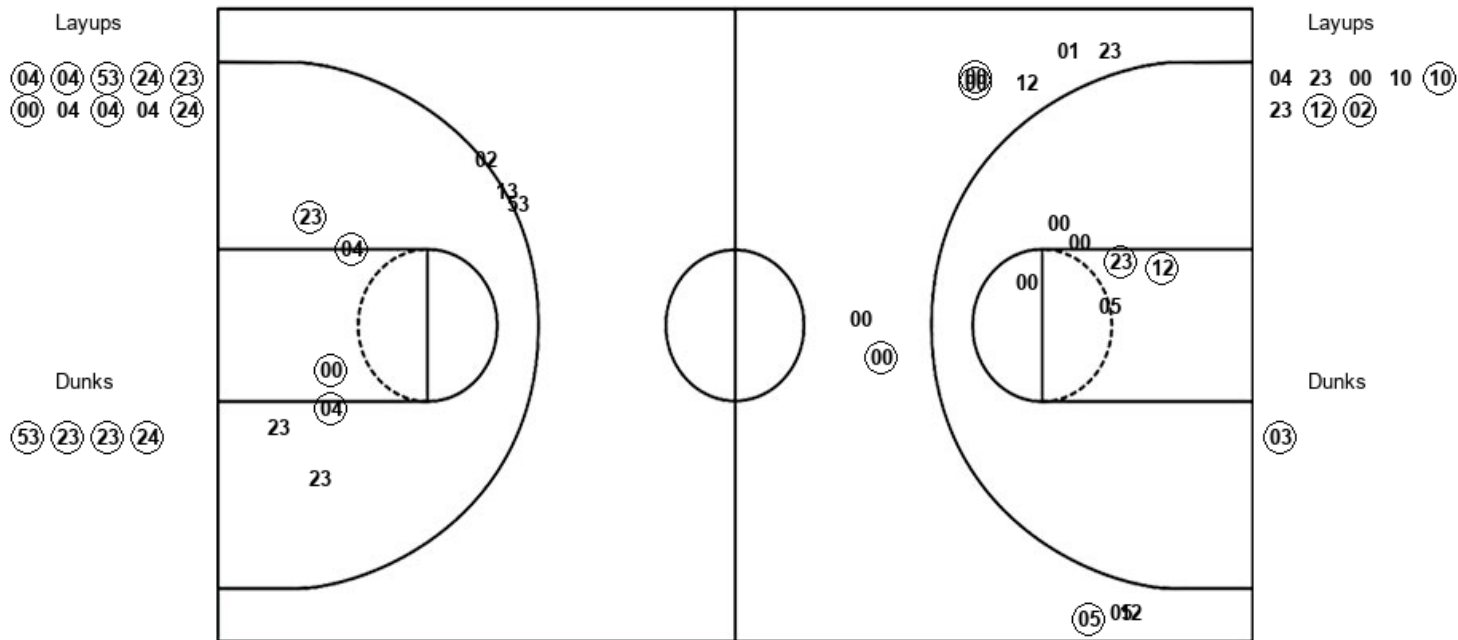

Official Shot Chart
Arkansas State vs Georgia Southern
PERIOD 2 Shots
March 02, 2019 at Hanner Fieldhouse - Statesboro, Ga.

Georgia Southern

Arkansas State

GAS : Period 2	Made	Att	Pct
Layups	8	10	80.0
Dunks	4	4	100.0
2PT Field Goals	16	20	80.0
3PT Field Goals	0	3	00.0
Total Field Goals	16	23	69.6

ASU : Period 2	Made	Att	Pct
Layups	3	8	37.5
Dunks	1	1	100.0
2PT Field Goals	6	15	40.0
3PT Field Goals	4	10	40.0
Total Field Goals	10	25	40.0