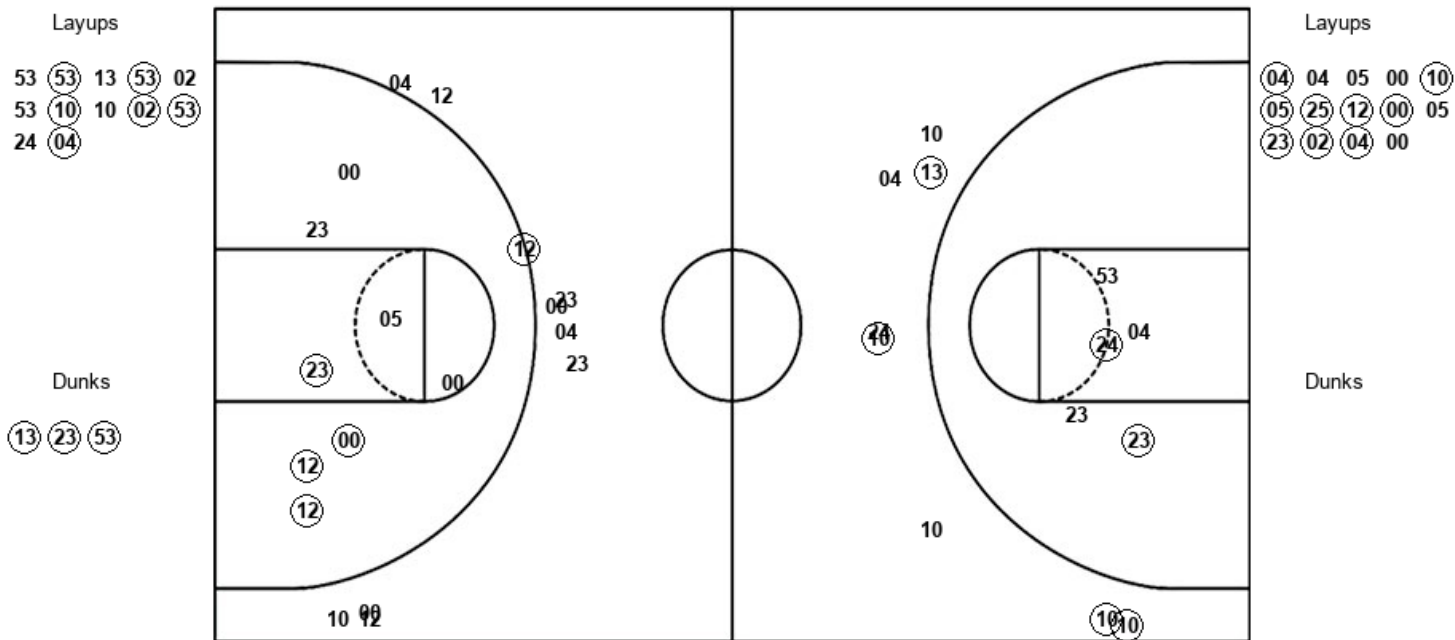

Official Shot Chart
Arkansas State vs Georgia Southern
PERIOD 1 Shots
March 02, 2019 at Hanner Fieldhouse - Statesboro, Ga.

Georgia Southern

Arkansas State

GAS : Period 1	Made	Att	Pct
Layups	6	12	50.0
Dunks	3	3	100.0
2PT Field Goals	11	20	55.0
3PT Field Goals	4	8	50.0
Total Field Goals	15	28	53.6

ASU : Period 1	Made	Att	Pct
Layups	9	14	64.3
Dunks	0	0	0
2PT Field Goals	13	22	59.1
3PT Field Goals	1	10	10.0
Total Field Goals	14	32	43.8