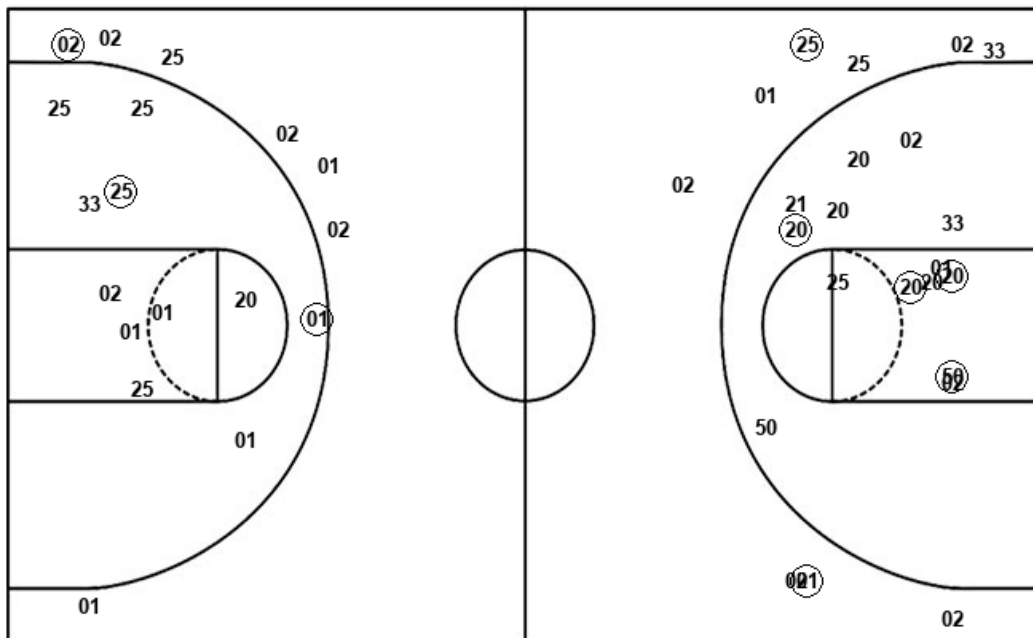

Official Shot Chart
Tex. A&M-Commerce vs Texas Woman's
Texas Woman's Team Shots
February 15, 2019 at Kitty Magee Arena - Denton, Texas

Layups

Layups

(20) (21) (21) (25) 21
(20) 20 (20) (50) 50
(50) (50)

Dunks

Dunks

TWU : Period 1	Made	Att	Pct
Layups	3	3	100.0
Dunks	0	0	0
2PT Field Goals	3	9	33.3
3PT Field Goals	1	7	14.3
Total Field Goals	4	16	25.0

TWU : Period 2	Made	Att	Pct
Layups	3	5	60.0
Dunks	0	0	0
2PT Field Goals	4	9	44.4
3PT Field Goals	1	1	100.0
Total Field Goals	5	10	50.0

TWU : Period 3	Made	Att	Pct
Layups	1	1	100.0
Dunks	0	0	0
2PT Field Goals	4	11	36.4
3PT Field Goals	1	3	33.3
Total Field Goals	5	14	35.7

TWU : Period 4	Made	Att	Pct
Layups	2	3	66.7
Dunks	0	0	0
2PT Field Goals	3	7	42.9
3PT Field Goals	1	6	16.7
Total Field Goals	4	13	30.8