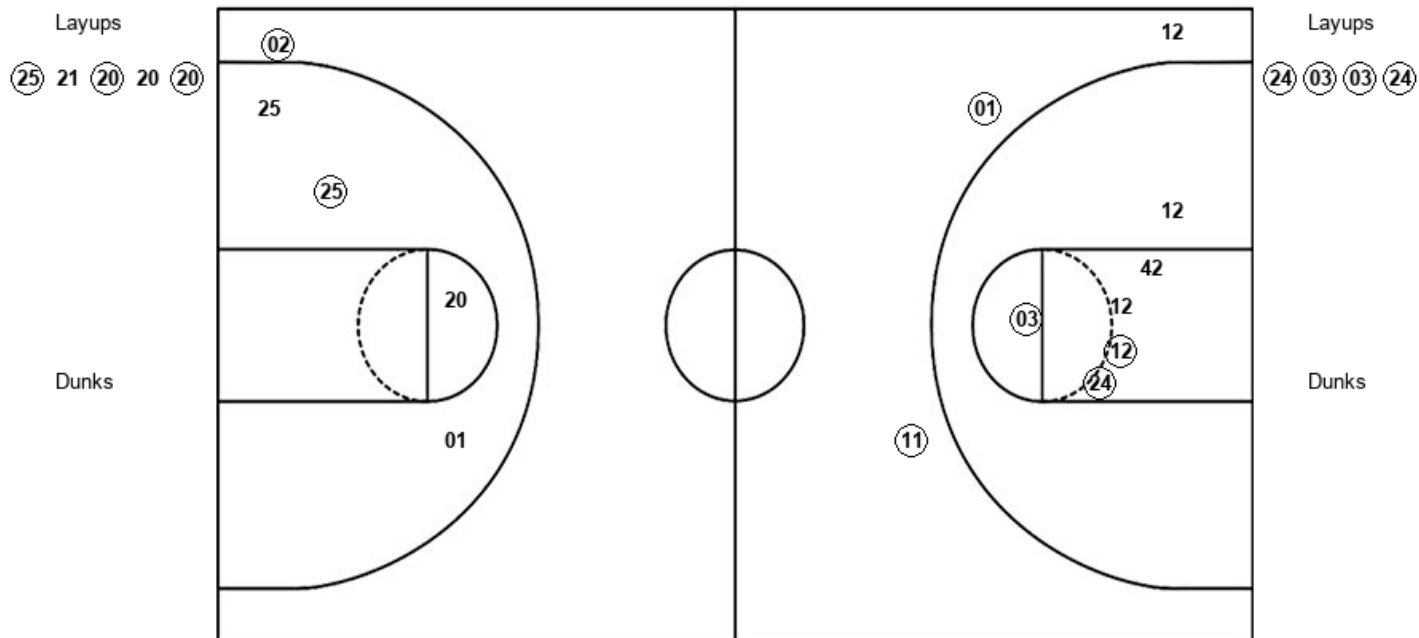

Official Shot Chart
Tex. A&M-Commerce vs Texas Woman's
PERIOD 2 Shots
February 15, 2019 at Kitty Magee Arena - Denton, Texas

Texas Woman's

Tex. A&M-Commerce

TWU : Period 2	Made	Att	Pct
Layups	3	5	60.0
Dunks	0	0	0
2PT Field Goals	4	9	44.4
3PT Field Goals	1	1	100.0
Total Field Goals	5	10	50.0

AMC : Period 2	Made	Att	Pct
Layups	4	4	100.0
Dunks	0	0	0
2PT Field Goals	7	10	70.0
3PT Field Goals	2	3	66.7
Total Field Goals	9	13	69.2