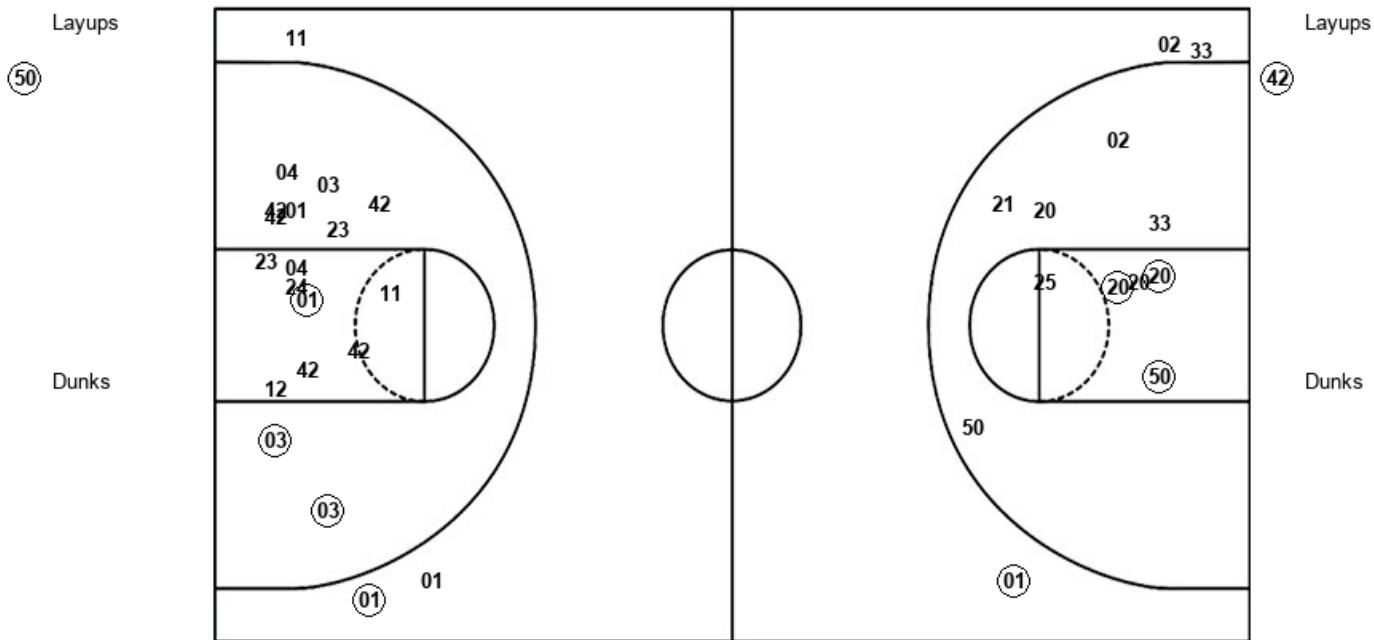

Official Shot Chart
Tex. A&M-Commerce vs Texas Woman's
PERIOD 3 Shots
February 15, 2019 at Kitty Magee Arena - Denton, Texas

Texas Woman's

Tex. A&M-Commerce

TWU : Period 3	Made	Att	Pct
Layups	1	1	100.0
Dunks	0	0	0
2PT Field Goals	4	11	36.4
3PT Field Goals	1	3	33.3
Total Field Goals	5	14	35.7

AMC : Period 3	Made	Att	Pct
Layups	1	1	100.0
Dunks	0	0	0
2PT Field Goals	4	18	22.2
3PT Field Goals	1	3	33.3
Total Field Goals	5	21	23.8