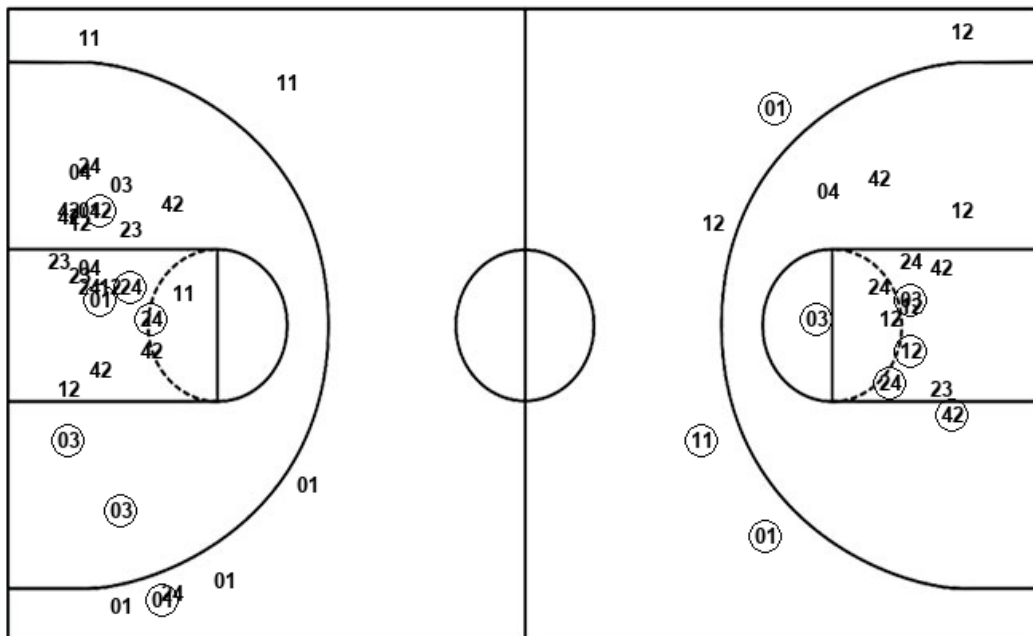

Official Shot Chart
Tex. A&M-Commerce vs Texas Woman's
Tex. A&M-Commerce Team Shots
February 15, 2019 at Kitty Magee Arena - Denton, Texas

Layups

Layups

Dunks

Dunks

AMC : Period 1	Made	Att	Pct
Layups	2	6	33.3
Dunks	0	0	0
2PT Field Goals	4	14	28.6
3PT Field Goals	1	2	50.0
Total Field Goals	5	16	31.3

AMC : Period 2	Made	Att	Pct
Layups	4	4	100.0
Dunks	0	0	0
2PT Field Goals	7	10	70.0
3PT Field Goals	2	3	66.7
Total Field Goals	9	13	69.2

AMC : Period 3	Made	Att	Pct
Layups	1	1	100.0
Dunks	0	0	0
2PT Field Goals	4	18	22.2
3PT Field Goals	1	3	33.3
Total Field Goals	5	21	23.8

AMC : Period 4	Made	Att	Pct
Layups	7	9	77.8
Dunks	0	0	0
2PT Field Goals	10	16	62.5
3PT Field Goals	0	4	00.0
Total Field Goals	10	20	50.0