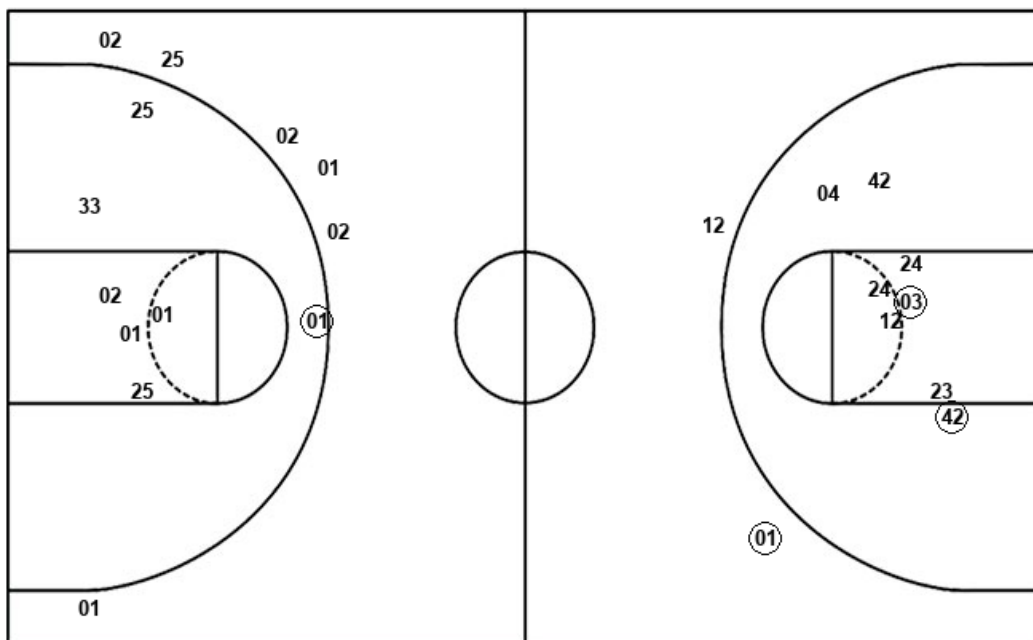

Tex. A&M-Commerce 69, Texas Woman's 51

Official Shot Chart
Tex. A&M-Commerce vs Texas Woman's
 PERIOD 1 Shots
 February 15, 2019 at Kitty Magee Arena - Denton, Texas

Texas Woman's

Tex. A&M-Commerce

Layups
 (20) (21) (21)