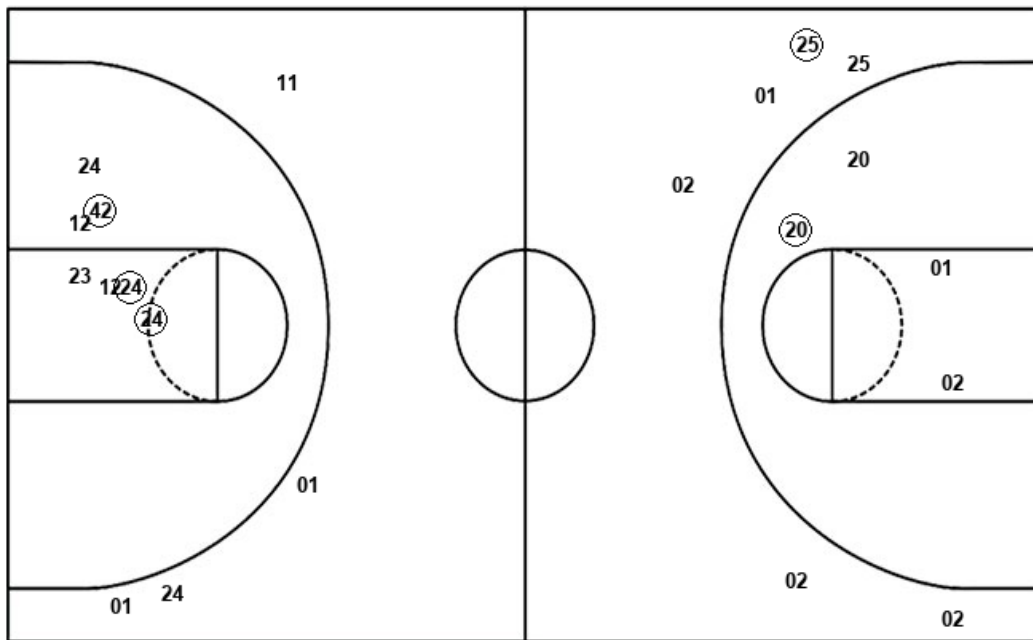

Official Shot Chart
Tex. A&M-Commerce vs Texas Woman's
 PERIOD 4 Shots
 February 15, 2019 at Kitty Magee Arena - Denton, Texas

Texas Woman's

Tex. A&M-Commerce

Layups

50 (50) (50)

Dunks

Layups

(12) (24) (42) (03) (03)
 42 (12) (11) (34)