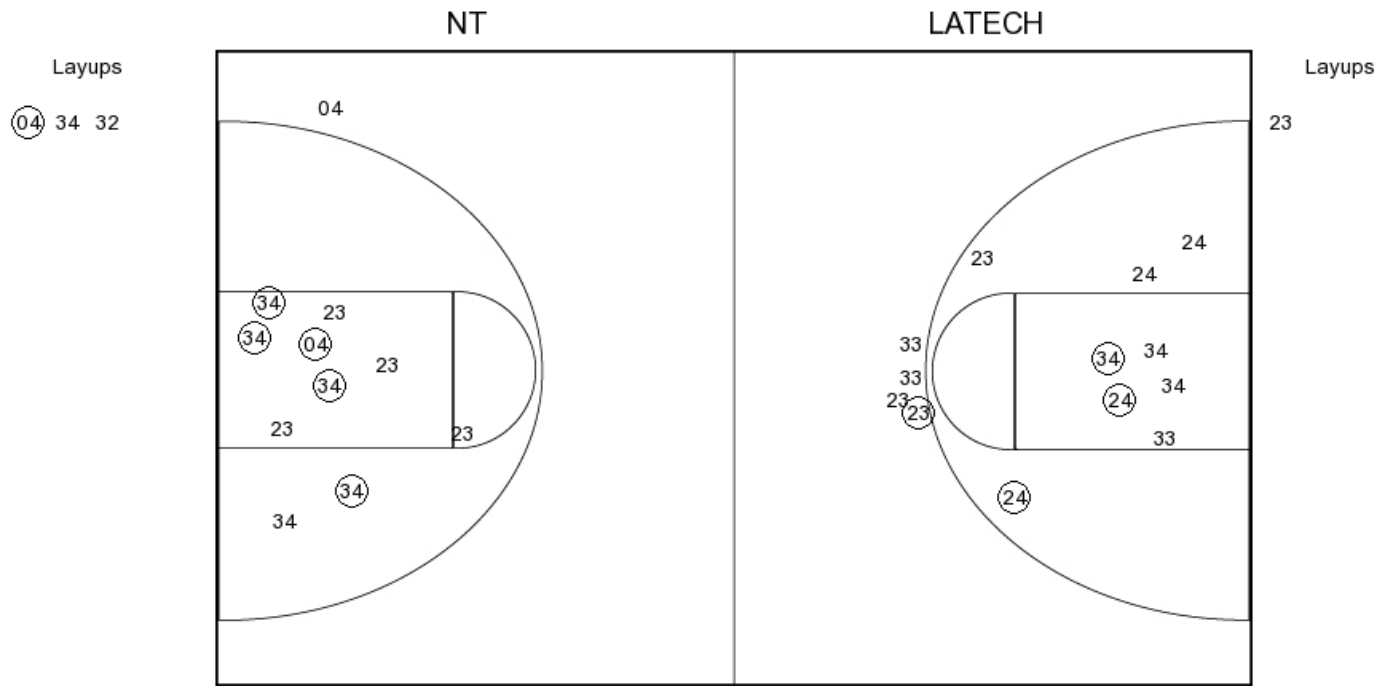

PERIOD 1

NT PERIOD 1

FG Made	7
FG Attempted	25
3PFG Made	2
3PFG Attempted	7

LATECH PERIOD 1

FG Made	11
FG Attempted	26
3PFG Made	1
3PFG Attempted	3