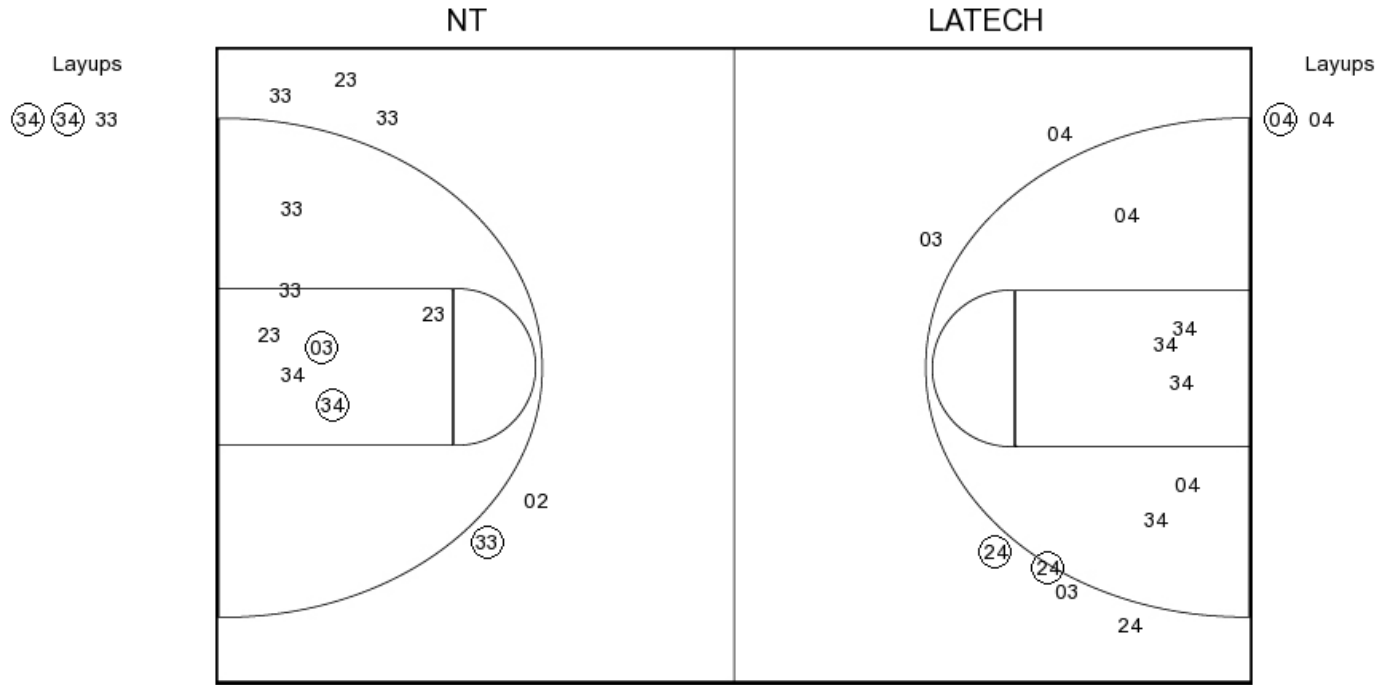

PERIOD 4

NT PERIOD 4

FG Made
FG Attempted
3PFG Made
3PFG Attempted

LATECH PERIOD 4

FG Made
FG Attempted
3PFG Made
3PFG Attempted