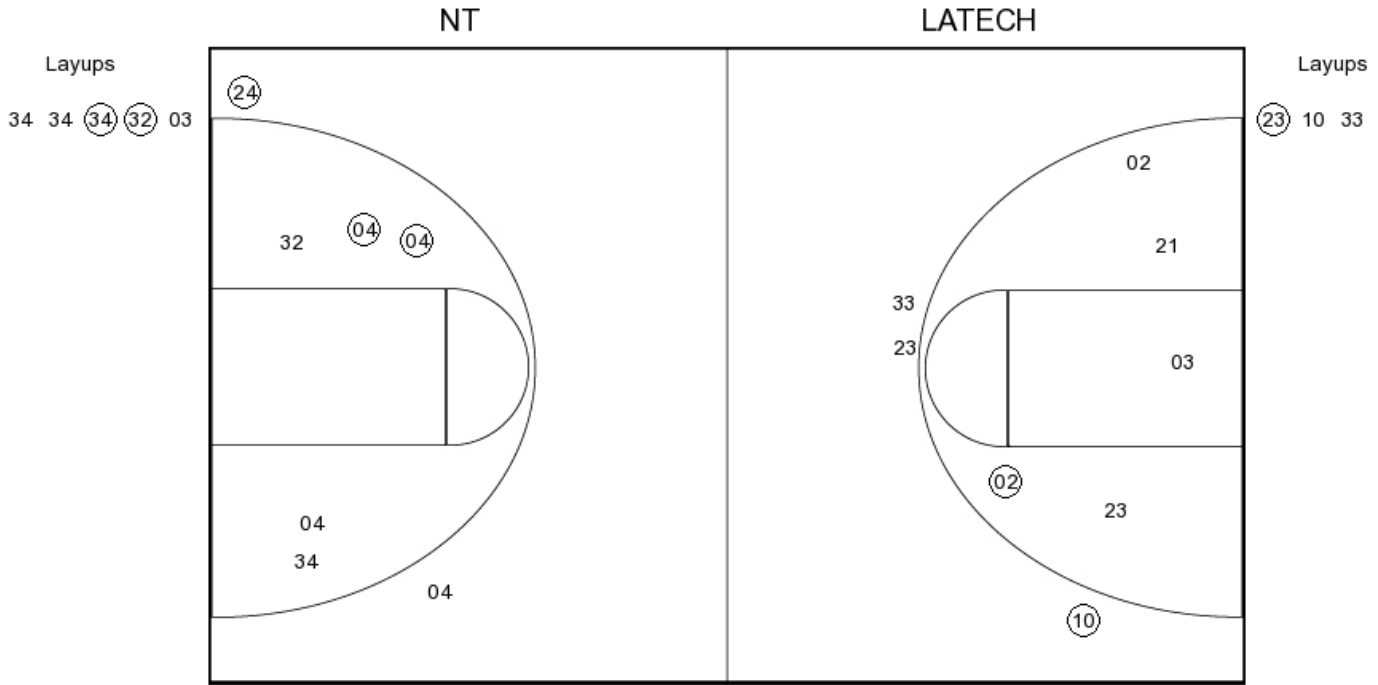

PERIOD 2

NT PERIOD 2

FG Made
FG Attempted
3PFG Made
3PFG Attempted

LATECH PERIOD 2

FG Made
FG Attempted
3PFG Made
3PFG Attempted