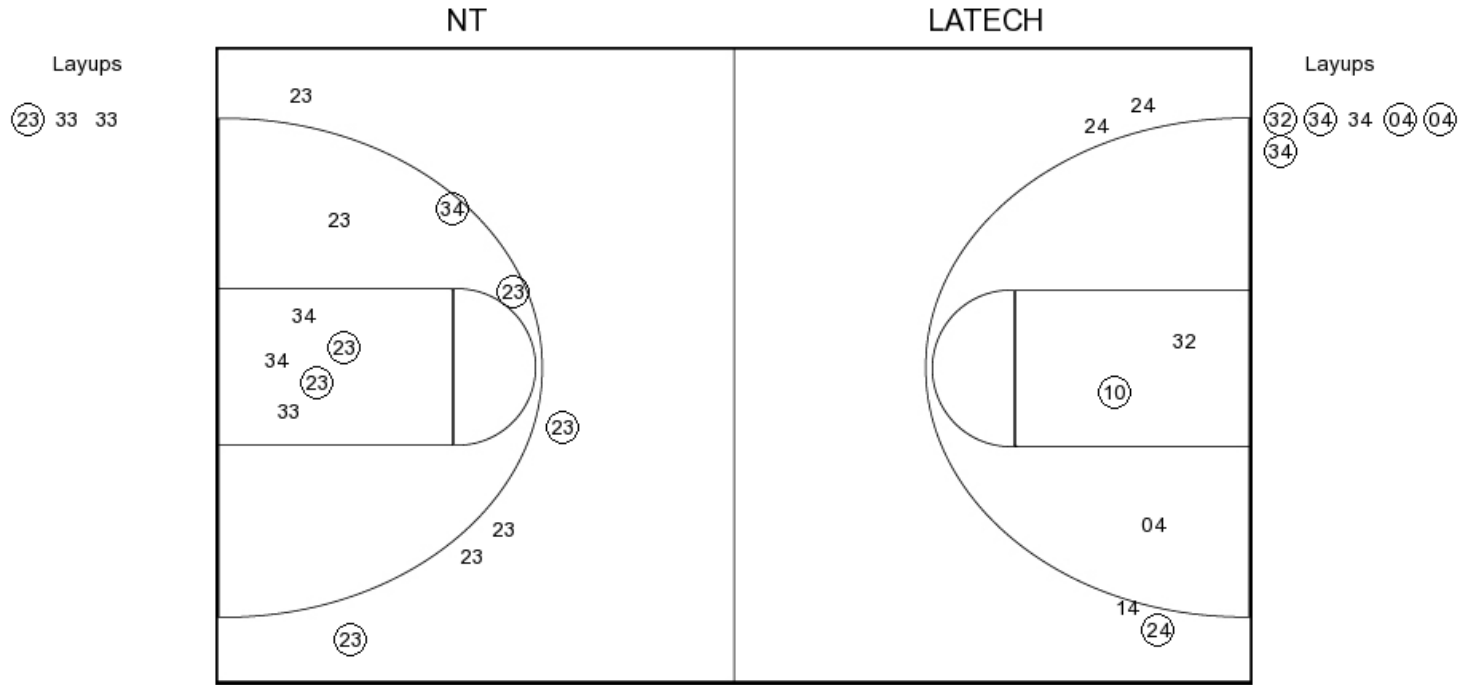

PERIOD 3

NT PERIOD 3

FG Made	12
FG Attempted	31
3PFG Made	3
3PFG Attempted	10

LATECH PERIOD 3

FG Made	10
FG Attempted	27
3PFG Made	3
3PFG Attempted	10