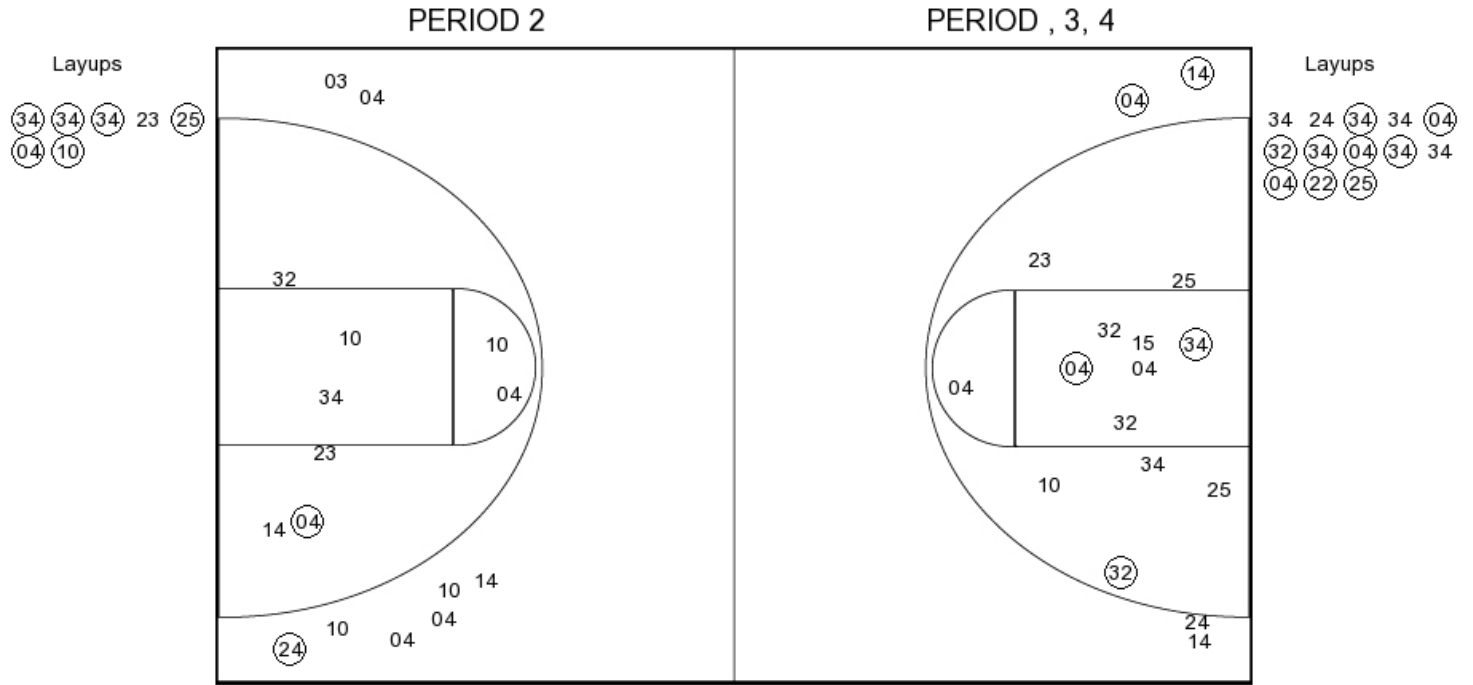

Louisiana Tech

LATECH PERIOD 1

FG Made	8
FG Attempted	22
3PFG Made	1
3PFG Attempted	7

LATECH PERIOD 2

FG Made	
FG Attempted	
3PFG Made	
3PFG Attempted