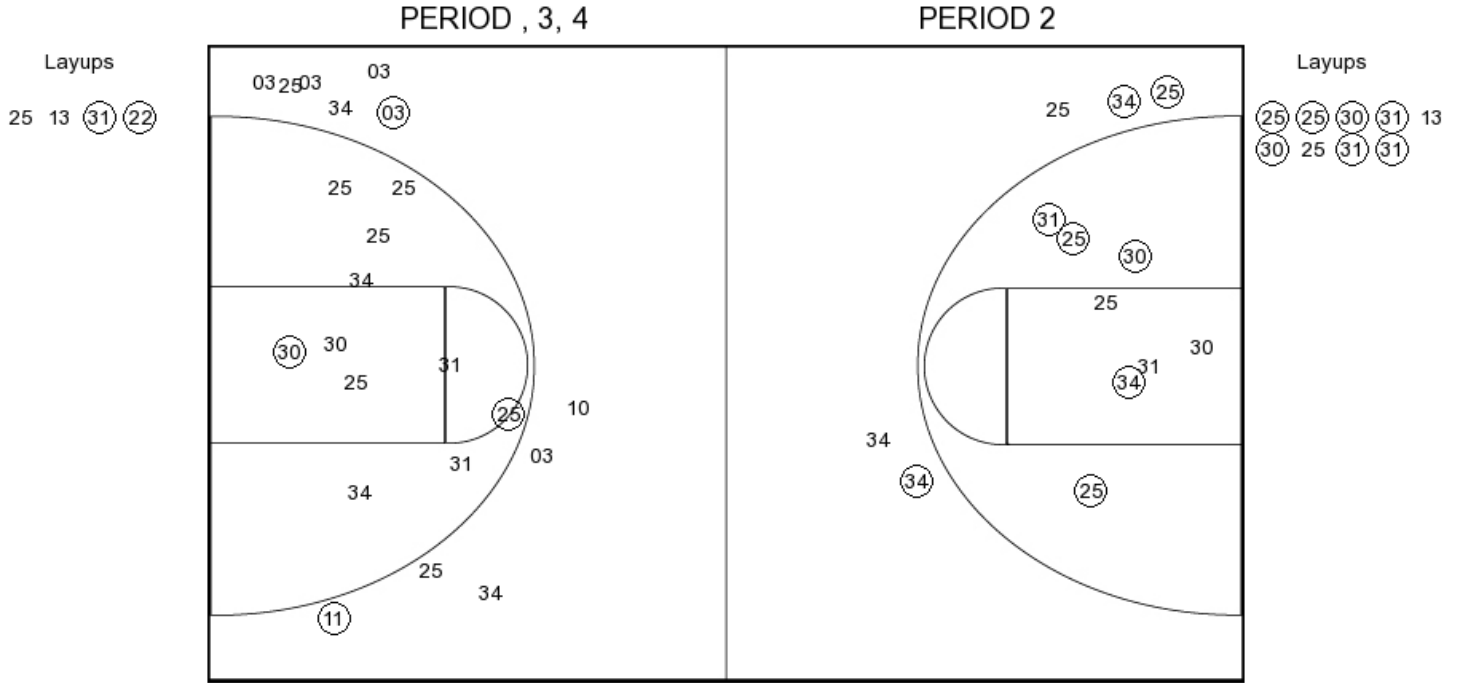

**PERIOD 4**

**ULM PERIOD 4**

FG Made  
 FG Attempted  
 3PFG Made  
 3PFG Attempted

**LATECH PERIOD 4**

FG Made  
 FG Attempted  
 3PFG Made  
 3PFG Attempted

Louisiana-Monroe

**ULM PERIOD 1**

FG Made	15
FG Attempted	22
3PFG Made	3
3PFG Attempted	5