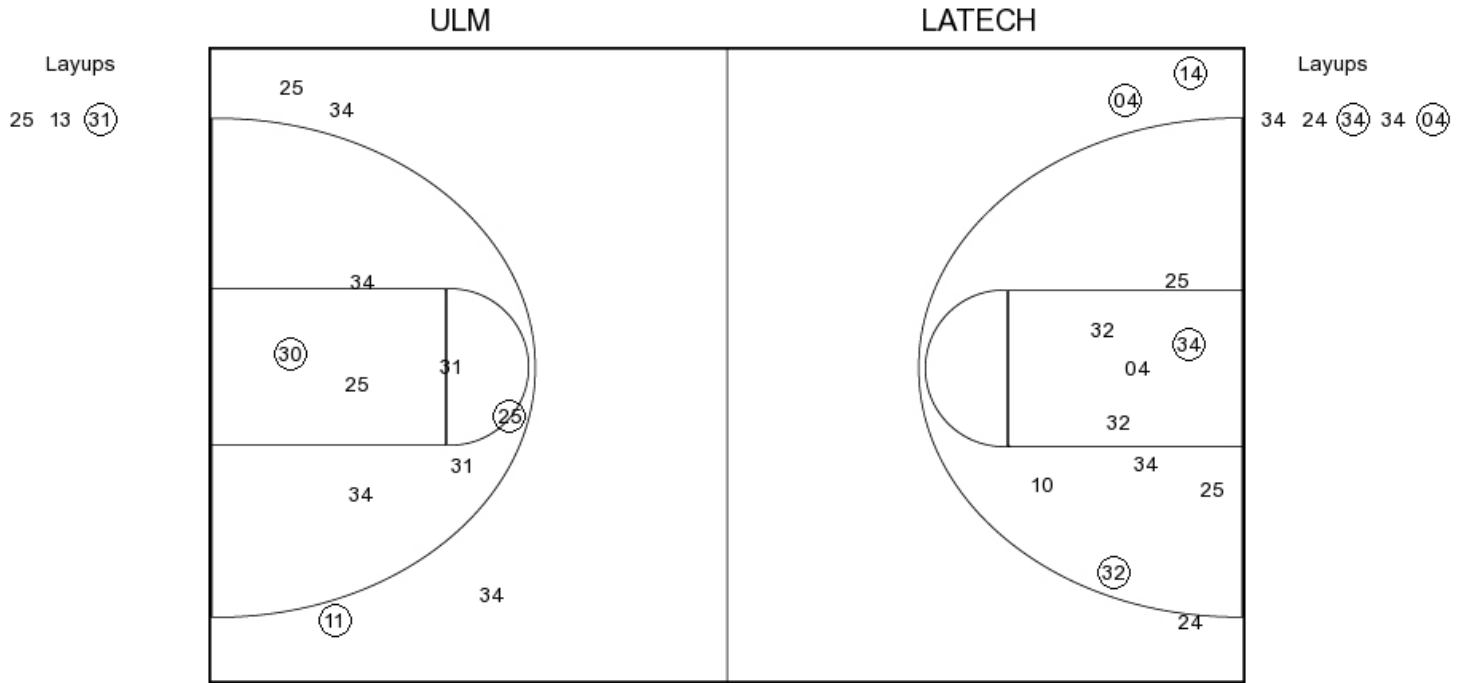

PERIOD 3

ULM PERIOD 3

FG Made	6
FG Attempted	26
3PFG Made	2
3PFG Attempted	11

LATECH PERIOD 3

FG Made	14
FG Attempted	30
3PFG Made	2
3PFG Attempted	4