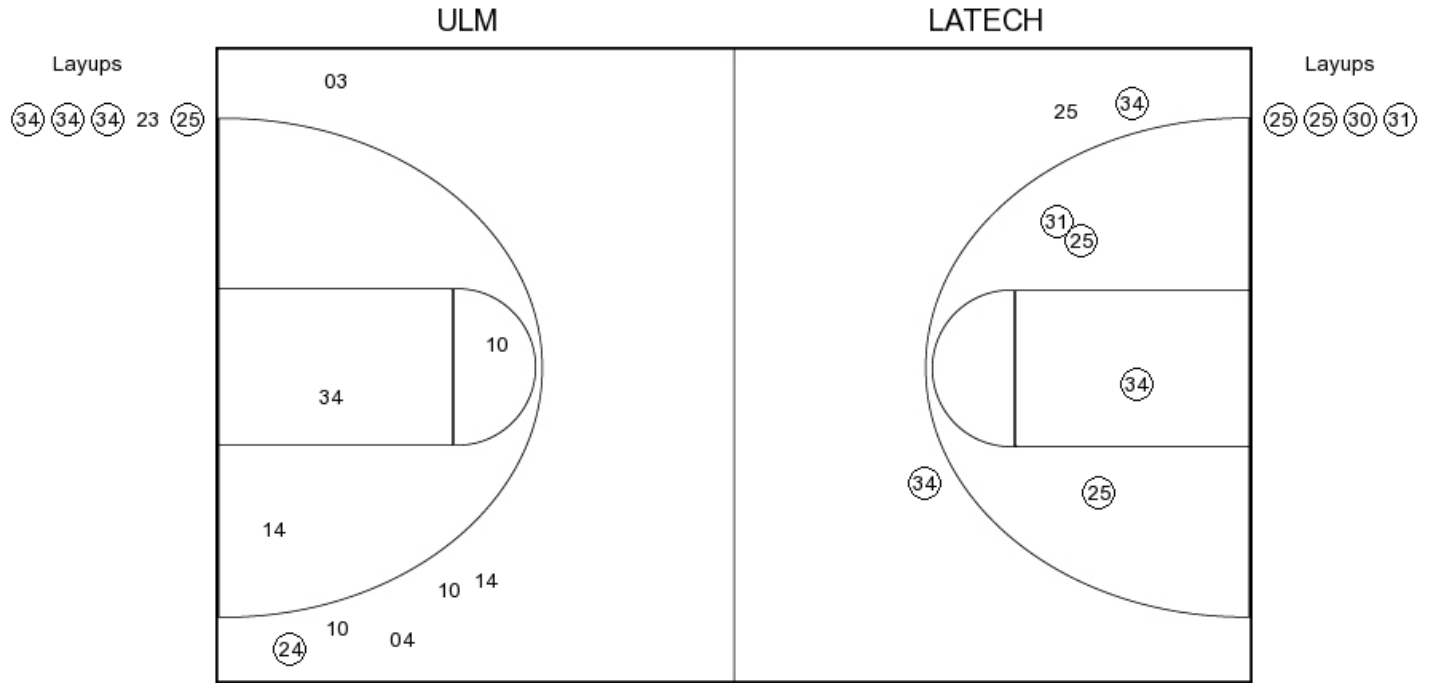

PERIOD 1

ULM PERIOD 1

FG Made	15
FG Attempted	22
3PFG Made	3
3PFG Attempted	5

LATECH PERIOD 1

FG Made	8
FG Attempted	22
3PFG Made	1
3PFG Attempted	7