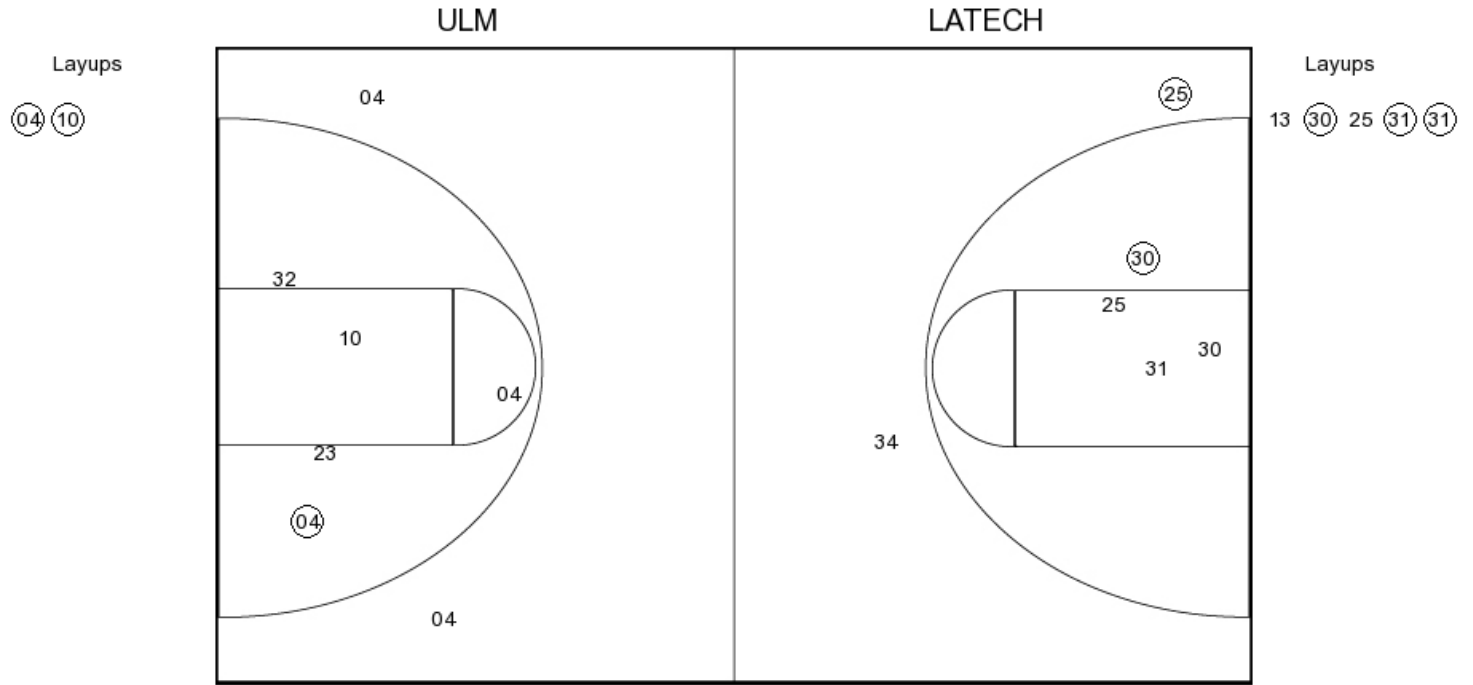

PERIOD 2

ULM PERIOD 2

FG Made
FG Attempted
3PFG Made
3PFG Attempted

LATECH PERIOD 2

FG Made
FG Attempted
3PFG Made
3PFG Attempted