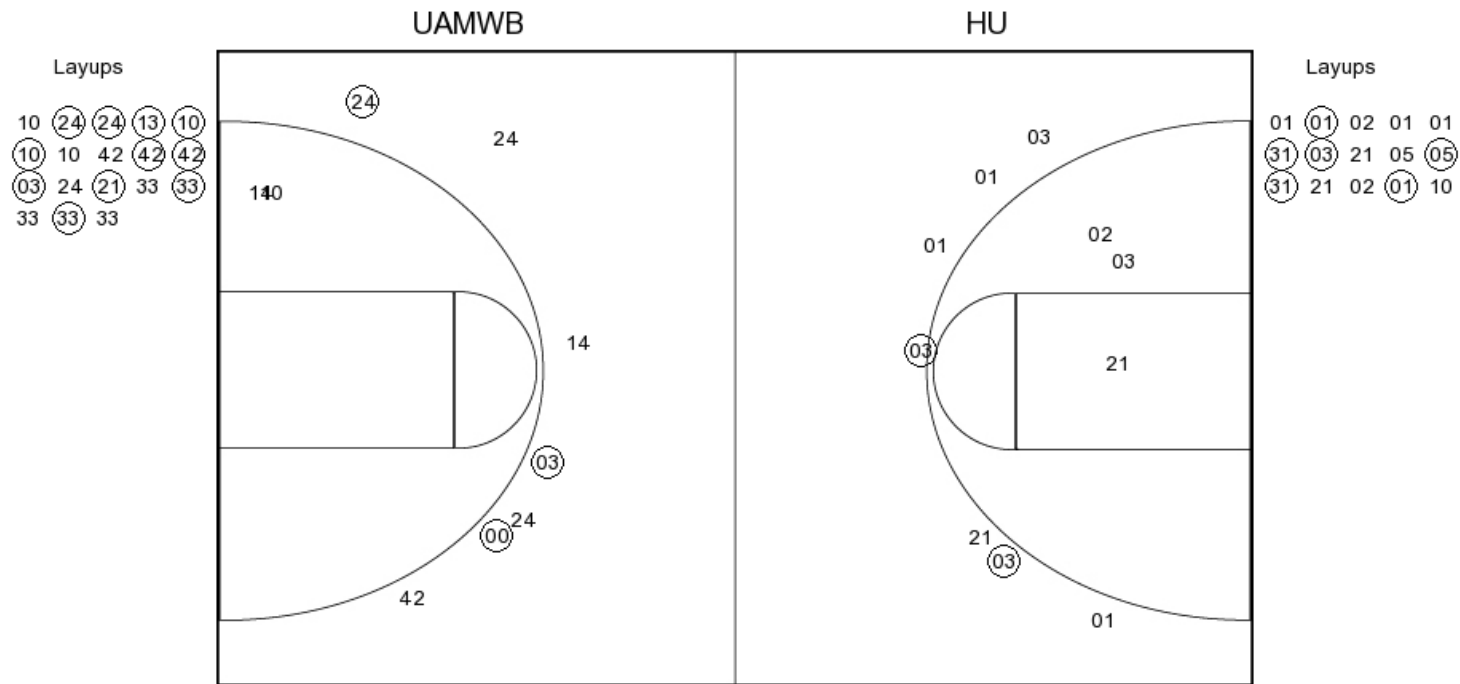

Arkansas-Monticello vs Harding
OFFICIAL SHOT CHART
2/22/2018 at Searcy, Ark. (Rhodes-Reaves Field House)

PERIOD 2

UAMWB PERIOD 2

FG Made
FG Attempted
3PFG Made
3PFG Attempted

HU PERIOD 2

FG Made
FG Attempted
3PFG Made
3PFG Attempted