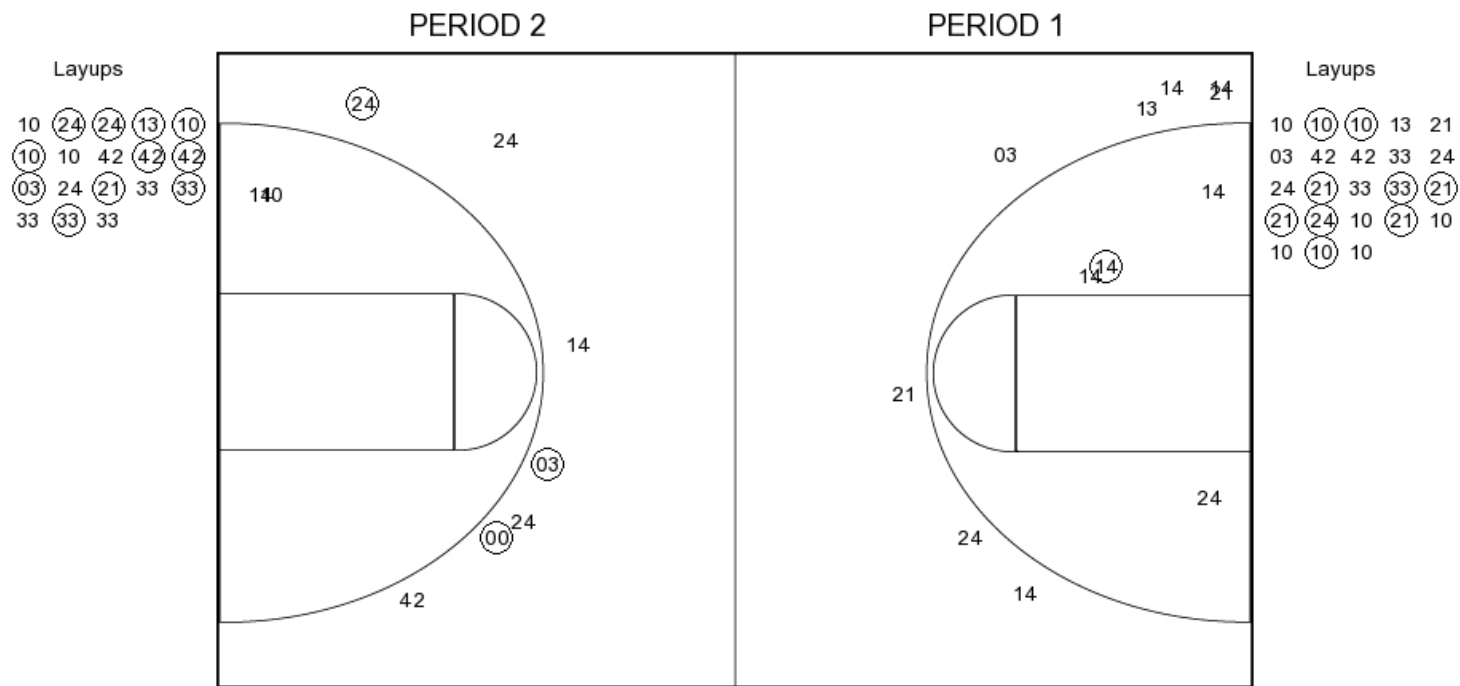

Arkansas-Monticello vs Harding
OFFICIAL SHOT CHART
2/22/2018 at Searcy, Ark. (Rhodes-Reaves Field House)

Harding

HU PERIOD 1

FG Made	10
FG Attempted	36
3PFG Made	0
3PFG Attempted	8

HU PERIOD 2

FG Made	
FG Attempted	
3PFG Made	
3PFG Attempted