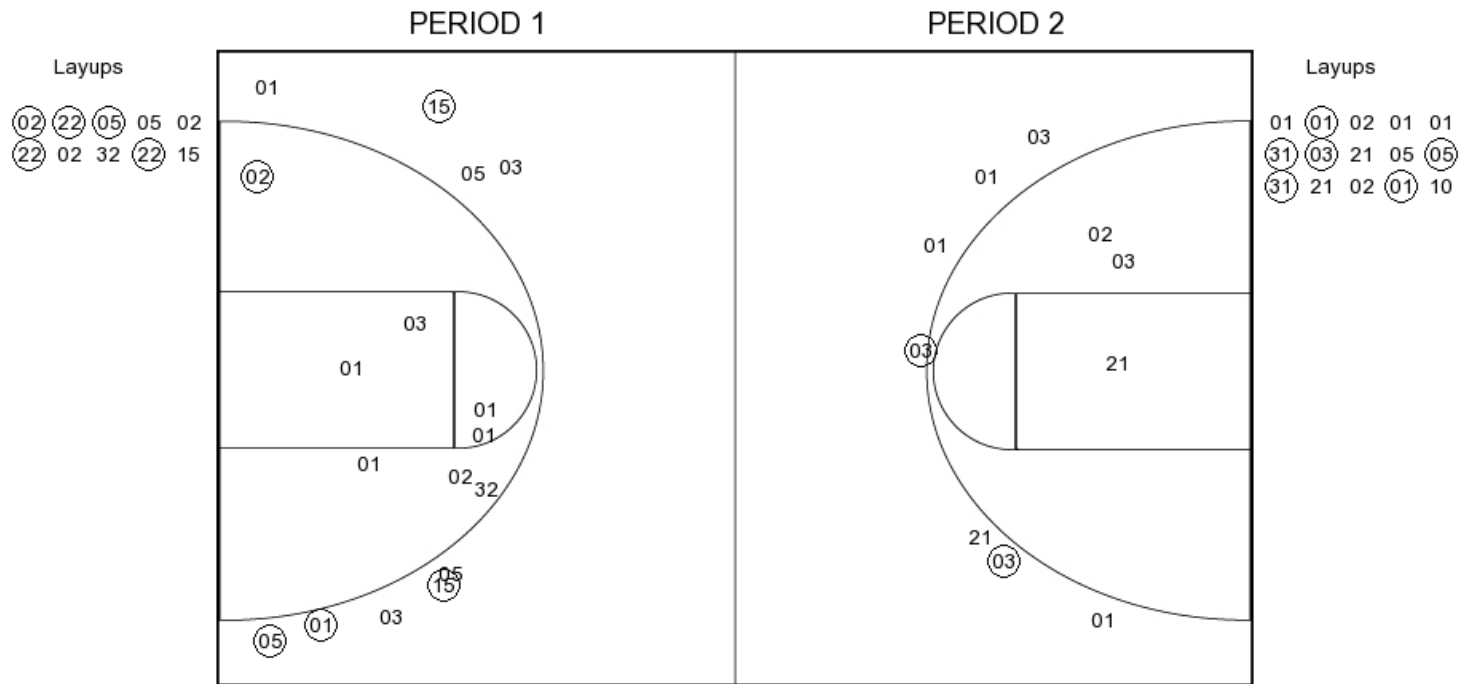

Arkansas-Monticello vs Harding
OFFICIAL SHOT CHART
2/22/2018 at Searcy, Ark. (Rhodes-Reaves Field House)

Arkansas-Monticello

UAMWB PERIOD 1

FG Made	10
FG Attempted	27
3PFG Made	4
3PFG Attempted	9

UAMWB PERIOD 2

FG Made	
FG Attempted	
3PFG Made	
3PFG Attempted