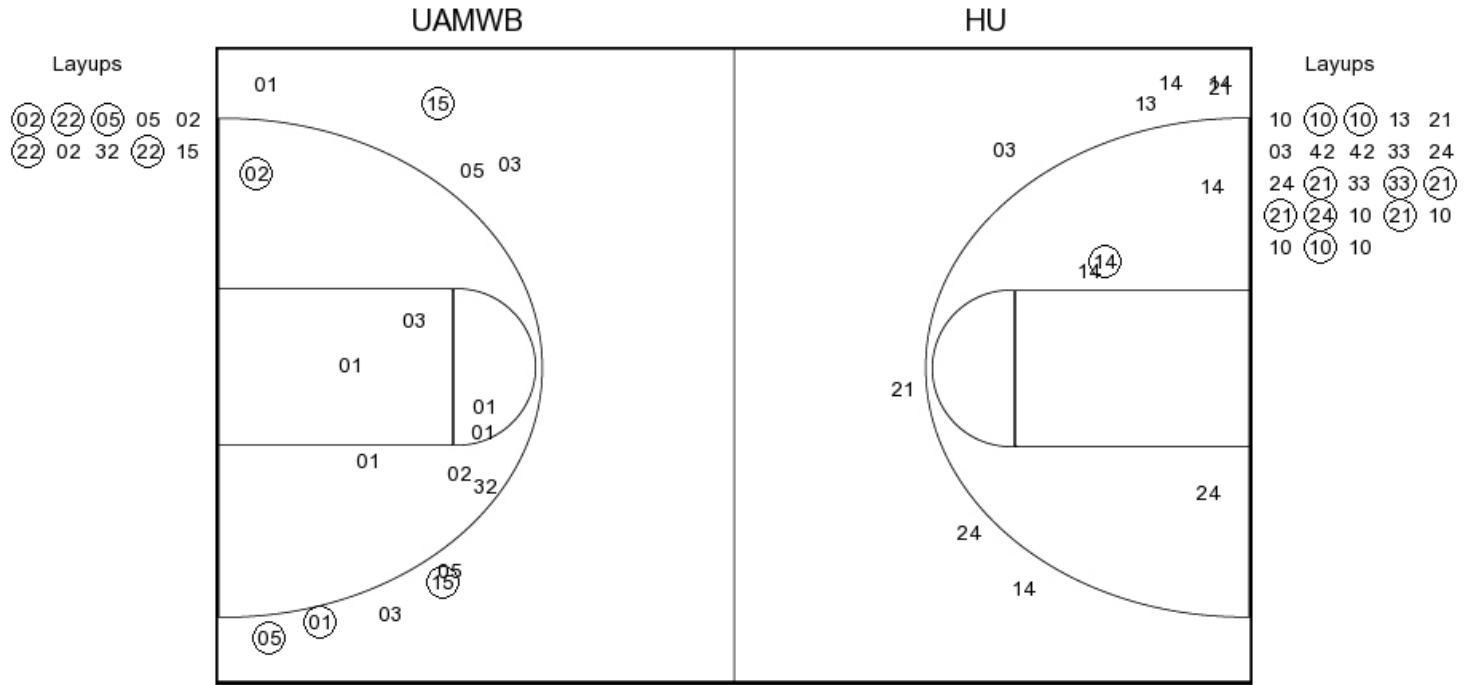

Arkansas-Monticello vs Harding
OFFICIAL SHOT CHART
2/22/2018 at Searcy, Ark. (Rhodes-Reaves Field House)

PERIOD 1

UAMWB PERIOD 1

FG Made	10
FG Attempted	27
3PFG Made	4
3PFG Attempted	9

HU PERIOD 1

FG Made	10
FG Attempted	36
3PFG Made	0
3PFG Attempted	8