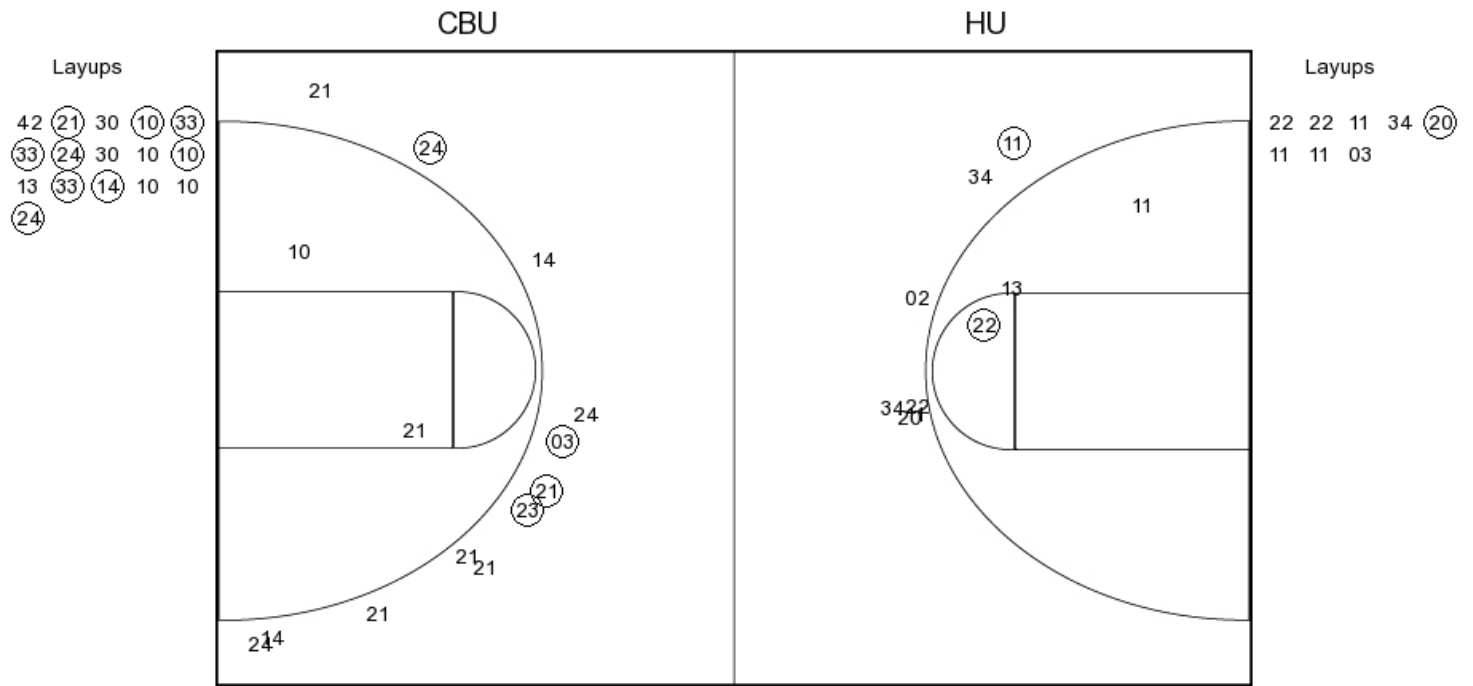

PERIOD 2

CBU PERIOD 2

FG Made
FG Attempted
3PFG Made
3PFG Attempted

HU PERIOD 2

FG Made
FG Attempted
3PFG Made
3PFG Attempted