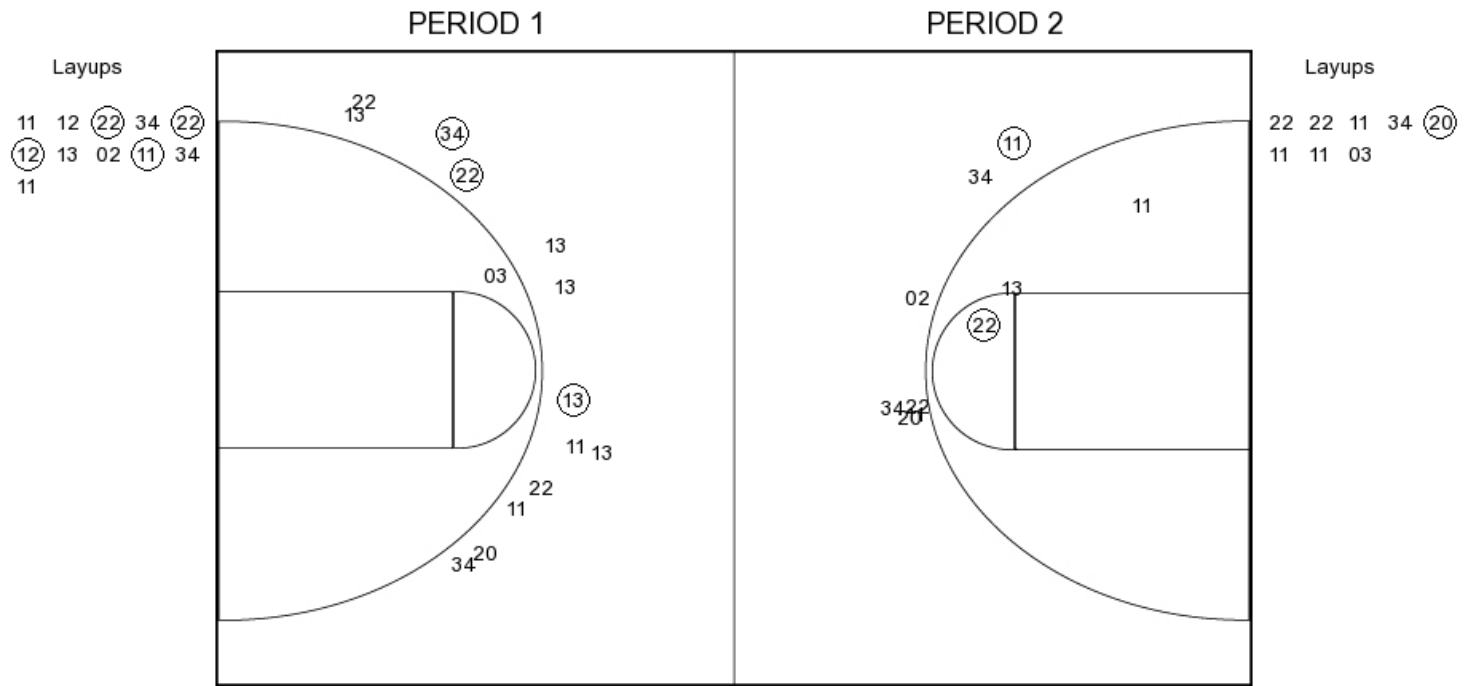

Christian Bros. vs Harding
OFFICIAL SHOT CHART
12/9/2017 at Searcy, Ark. (Rhodes-Reaves Field House)

Christian Bros.

CBU PERIOD 1

FG Made	7
FG Attempted	25
3PFG Made	3
3PFG Attempted	13

CBU PERIOD 2

FG Made	
FG Attempted	
3PFG Made	
3PFG Attempted