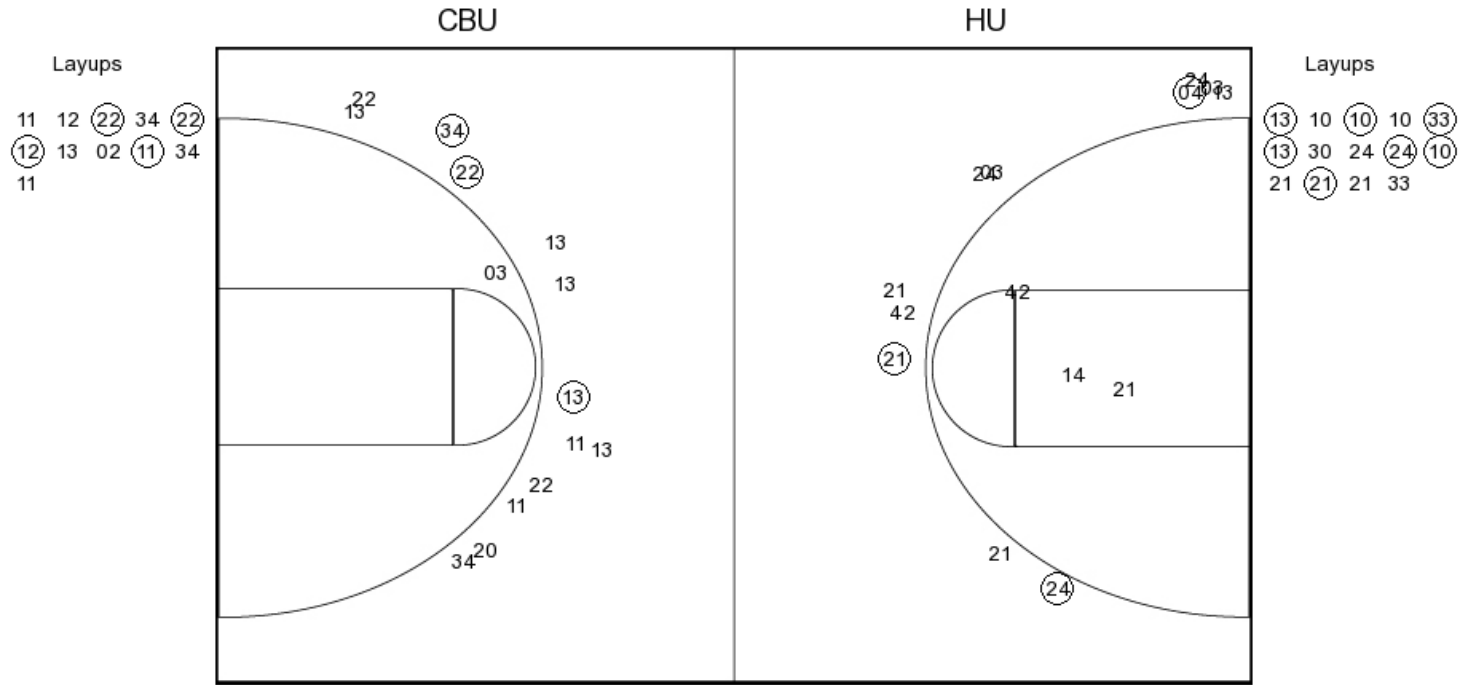

Christian Bros. vs Harding
OFFICIAL SHOT CHART
12/9/2017 at Searcy, Ark. (Rhodes-Reaves Field House)

PERIOD 1

CBU PERIOD 1

FG Made	7
FG Attempted	25
3PFG Made	3
3PFG Attempted	13

HU PERIOD 1

FG Made	10
FG Attempted	28
3PFG Made	3
3PFG Attempted	11