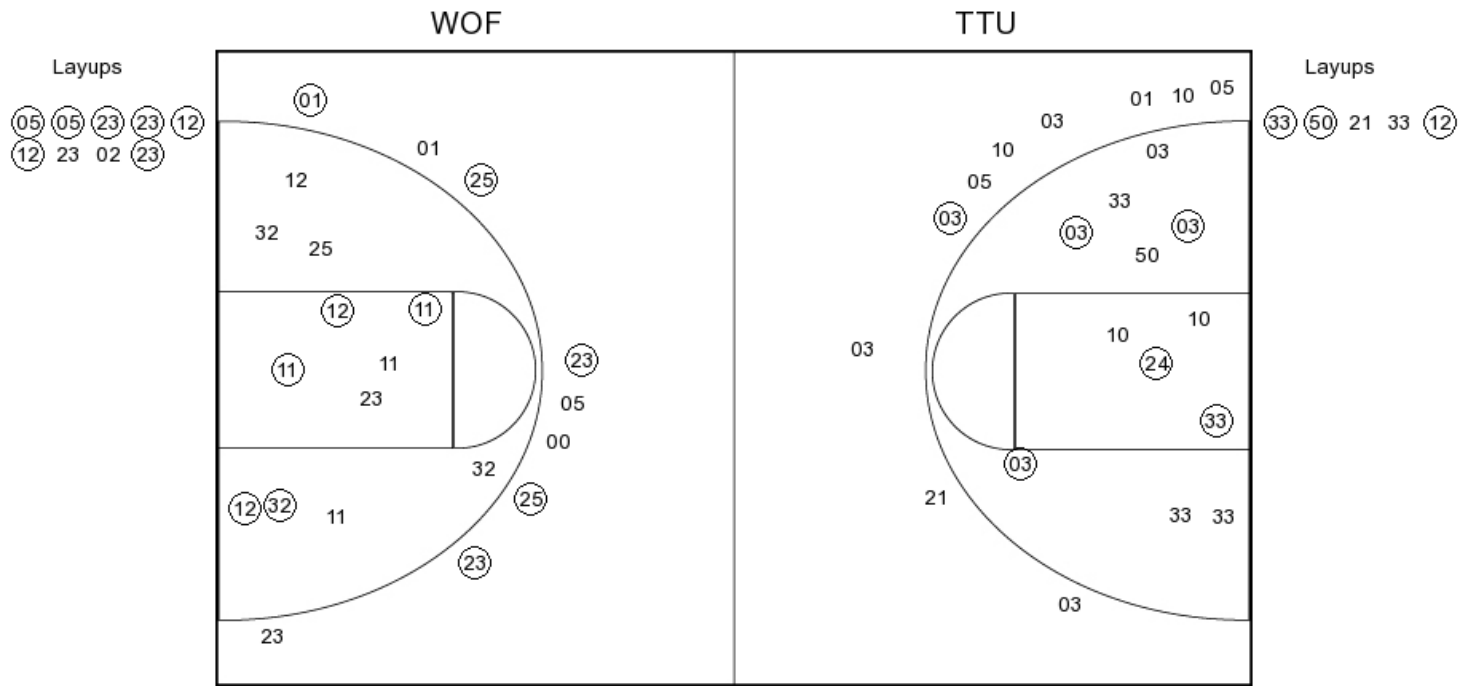

PERIOD 1

WOF PERIOD 1

FG Made	9
FG Attempted	27
3PFG Made	1
3PFG Attempted	10

TTU PERIOD 1

FG Made	17
FG Attempted	30
3PFG Made	5
3PFG Attempted	9