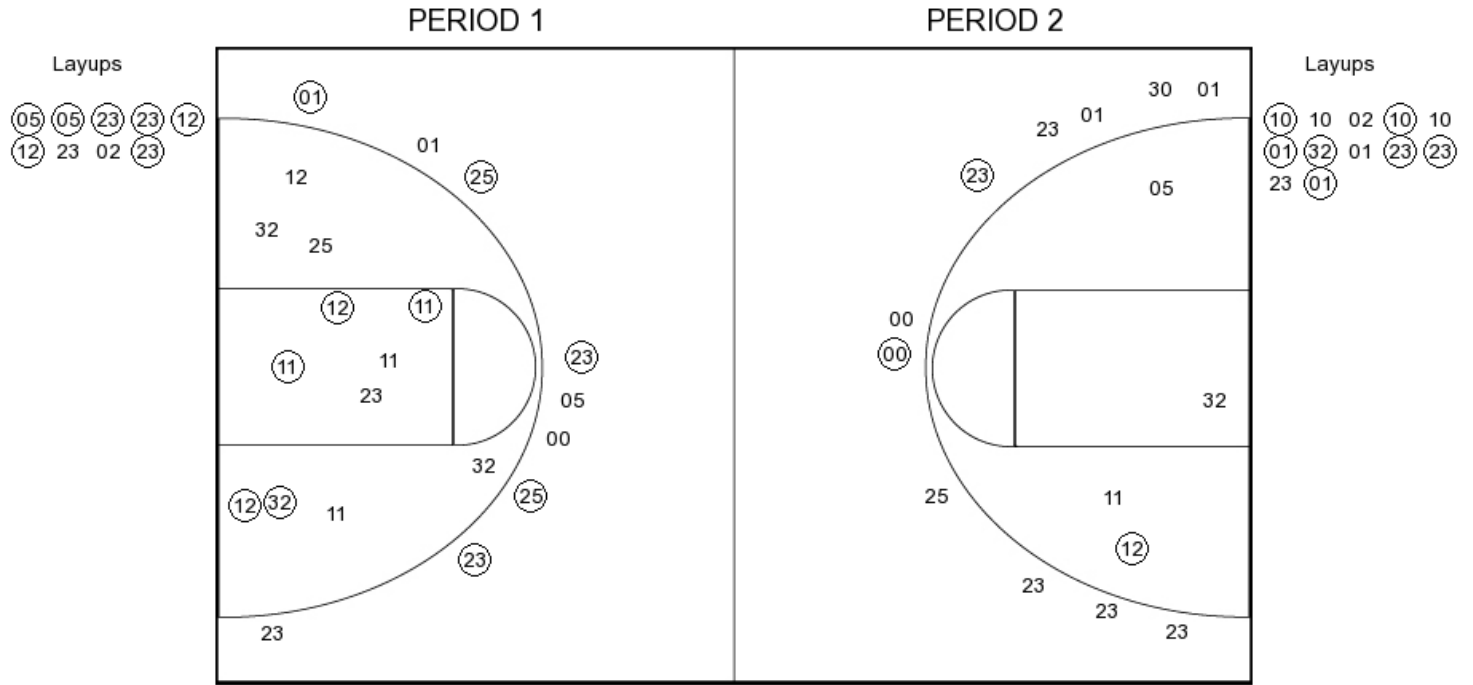

Texas Tech

TTU PERIOD 1

FG Made	17
FG Attempted	30
3PFG Made	5
3PFG Attempted	9

TTU PERIOD 2

FG Made	10
FG Attempted	27
3PFG Made	2
3PFG Attempted	11