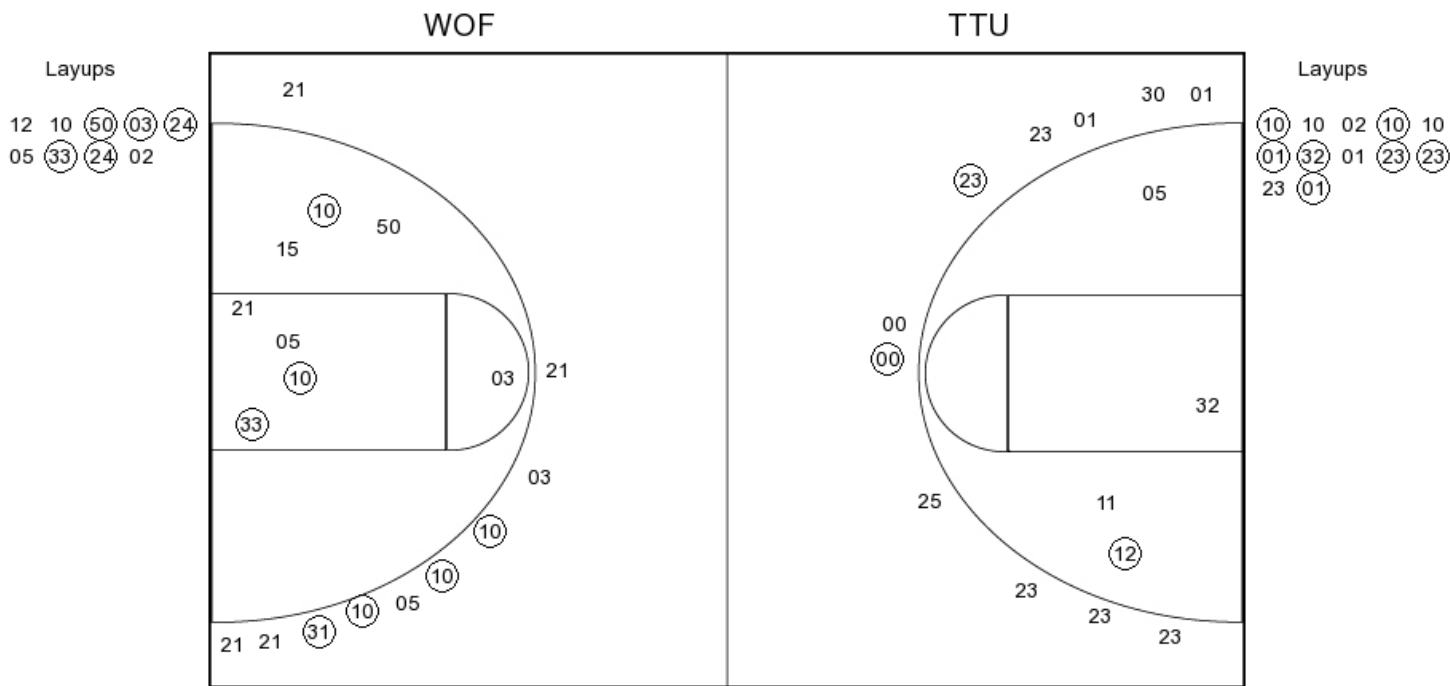

PERIOD 2

WOF PERIOD 2

FG Made	12
FG Attempted	27
3PFG Made	4
3PFG Attempted	10

TTU PERIOD 2

FG Made	10
FG Attempted	27
3PFG Made	2
3PFG Attempted	11