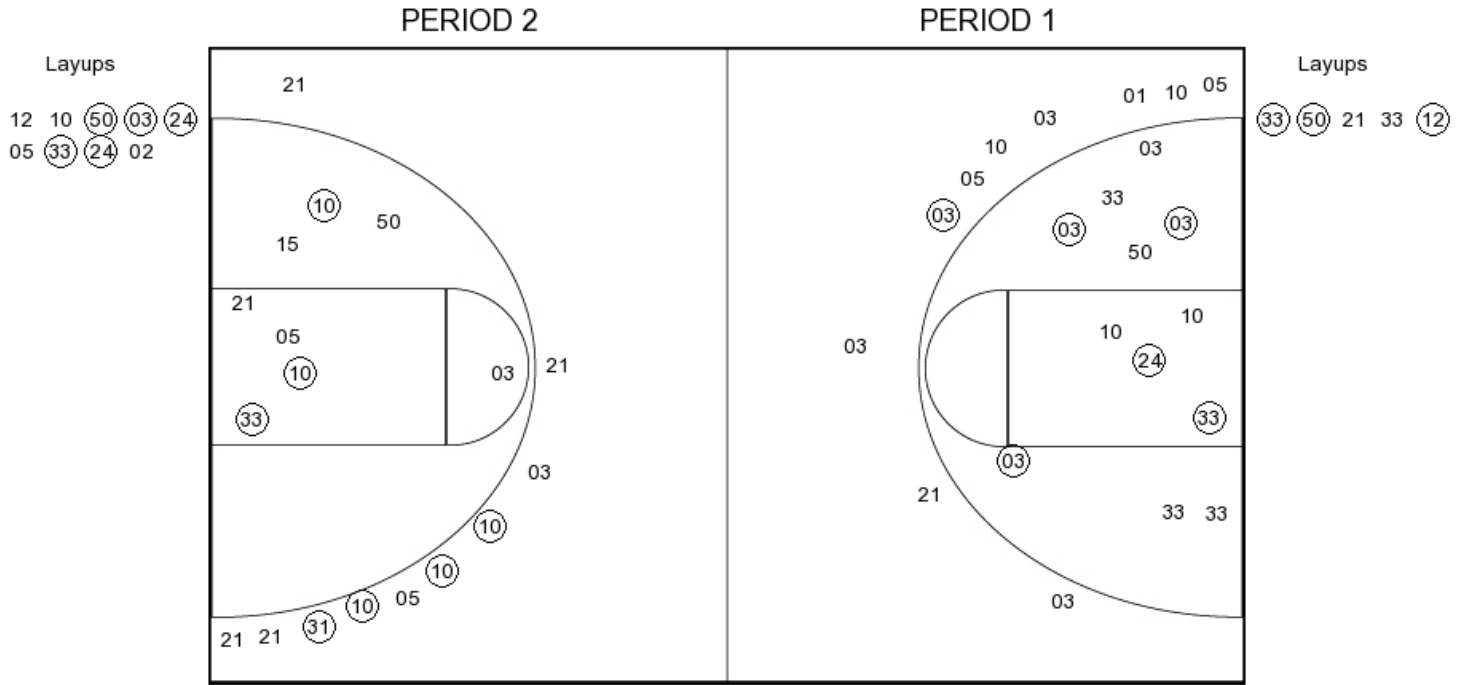

Wofford

WOF PERIOD 1

FG Made	9
FG Attempted	27
3PFG Made	1
3PFG Attempted	10

WOF PERIOD 2

FG Made	12
FG Attempted	27
3PFG Made	4
3PFG Attempted	10