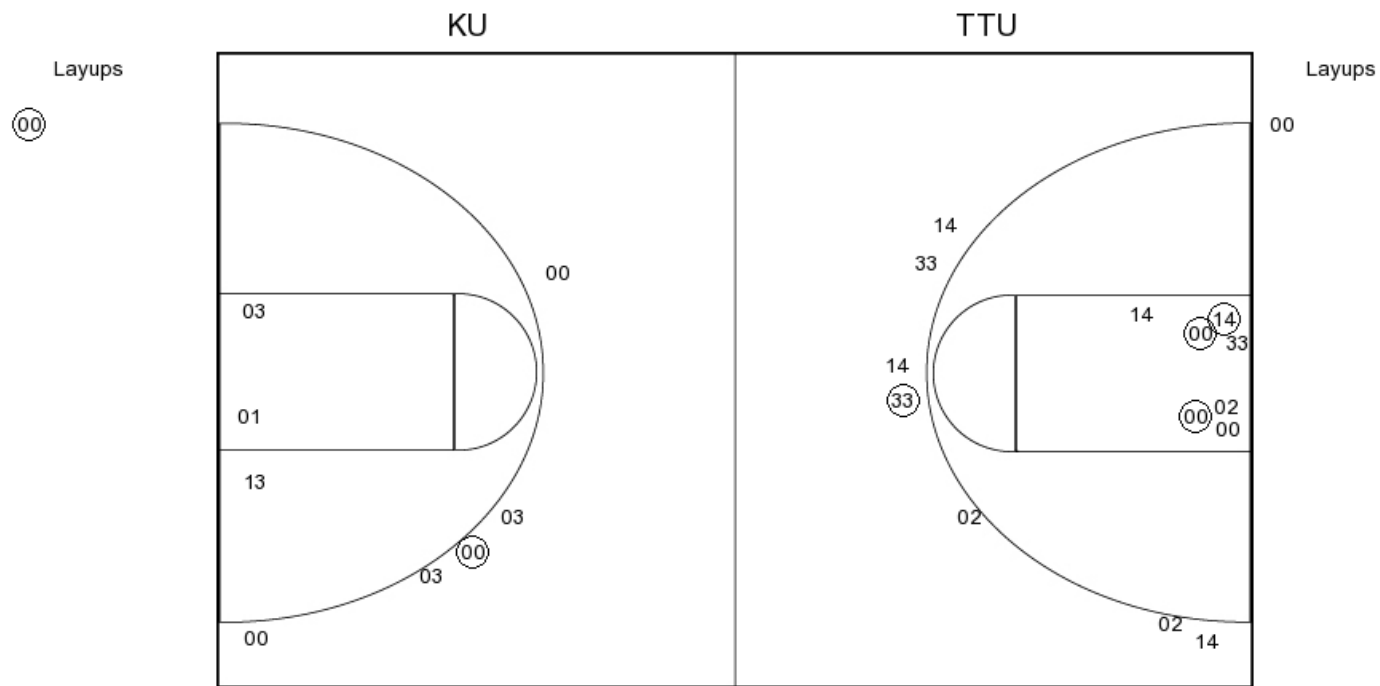

PERIOD 2

KU PERIOD 2

FG Made
FG Attempted
3PFG Made
3PFG Attempted

TTU PERIOD 2

FG Made
FG Attempted
3PFG Made
3PFG Attempted