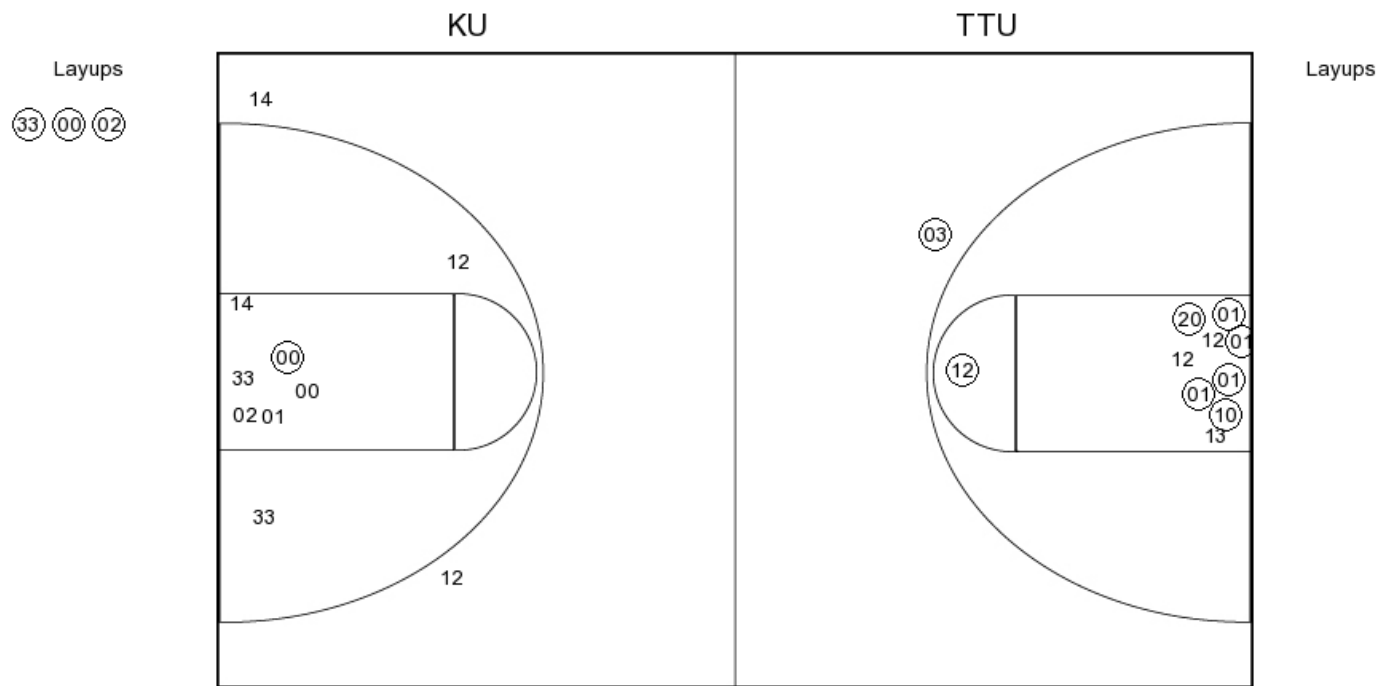

Kansas vs Texas Tech
OFFICIAL SHOT CHART
1/3/2018 at United Supermarkets Arena (Lubbock, TX)

PERIOD 3

KU PERIOD 3

FG Made	10
FG Attempted	29
3PFG Made	1
3PFG Attempted	7

TTU PERIOD 3

FG Made	13
FG Attempted	20
3PFG Made	1
3PFG Attempted	4