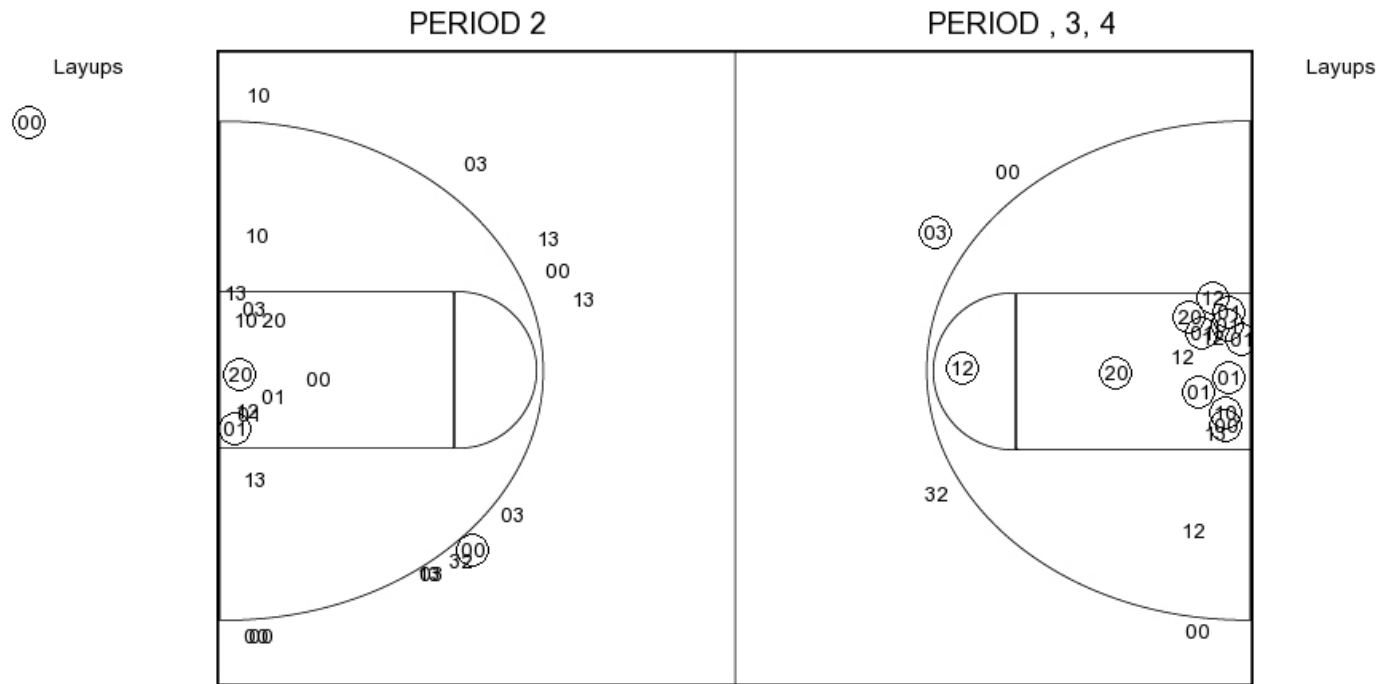

**Kansas vs Texas Tech
OFFICIAL SHOT CHART
1/3/2018 at United Supermarkets Arena (Lubbock, TX)**

Texas Tech

TTU PERIOD 1

FG Made	5
FG Attempted	30
3PFG Made	1
3PFG Attempted	12

TTU PERIOD 2

FG Made	
FG Attempted	
3PFG Made	
3PFG Attempted