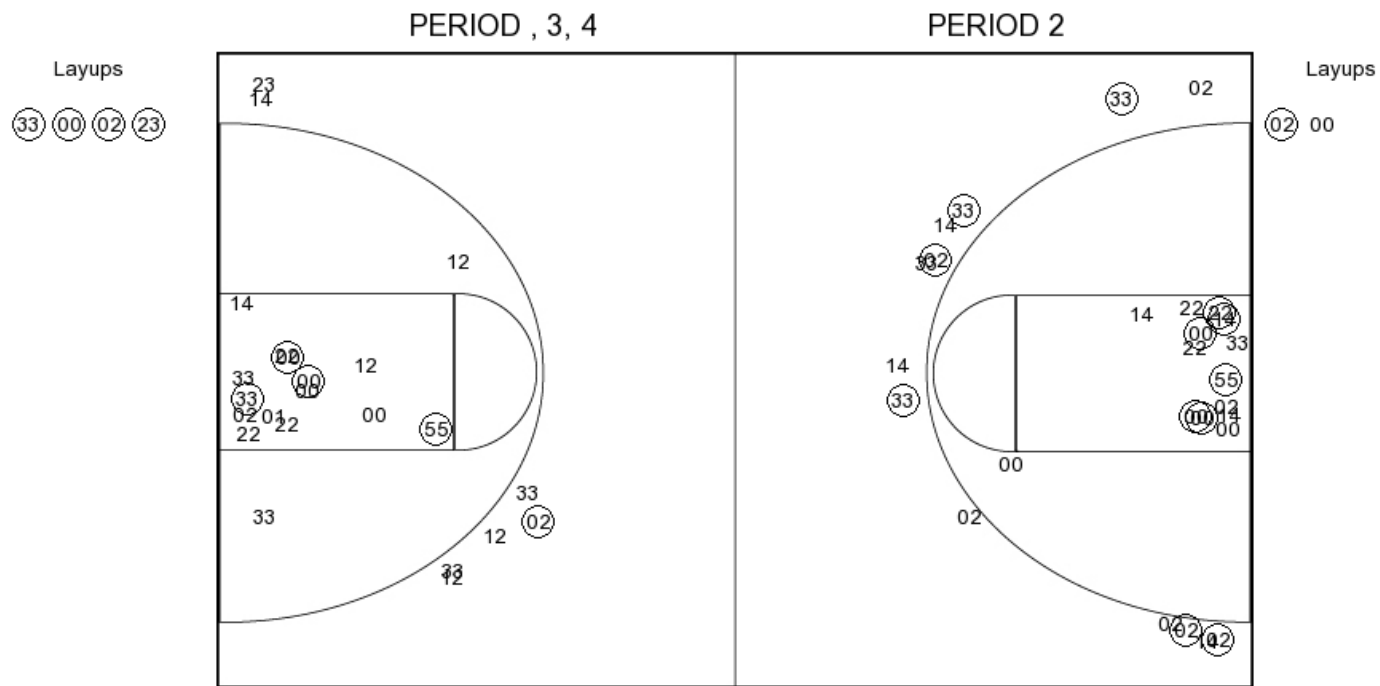

Kansas vs Texas Tech
OFFICIAL SHOT CHART
1/3/2018 at United Supermarkets Arena (Lubbock, TX)

Kansas

KU PERIOD 1

FG Made	13
FG Attempted	33
3PFG Made	6
3PFG Attempted	14

KU PERIOD 2

FG Made	
FG Attempted	
3PFG Made	
3PFG Attempted