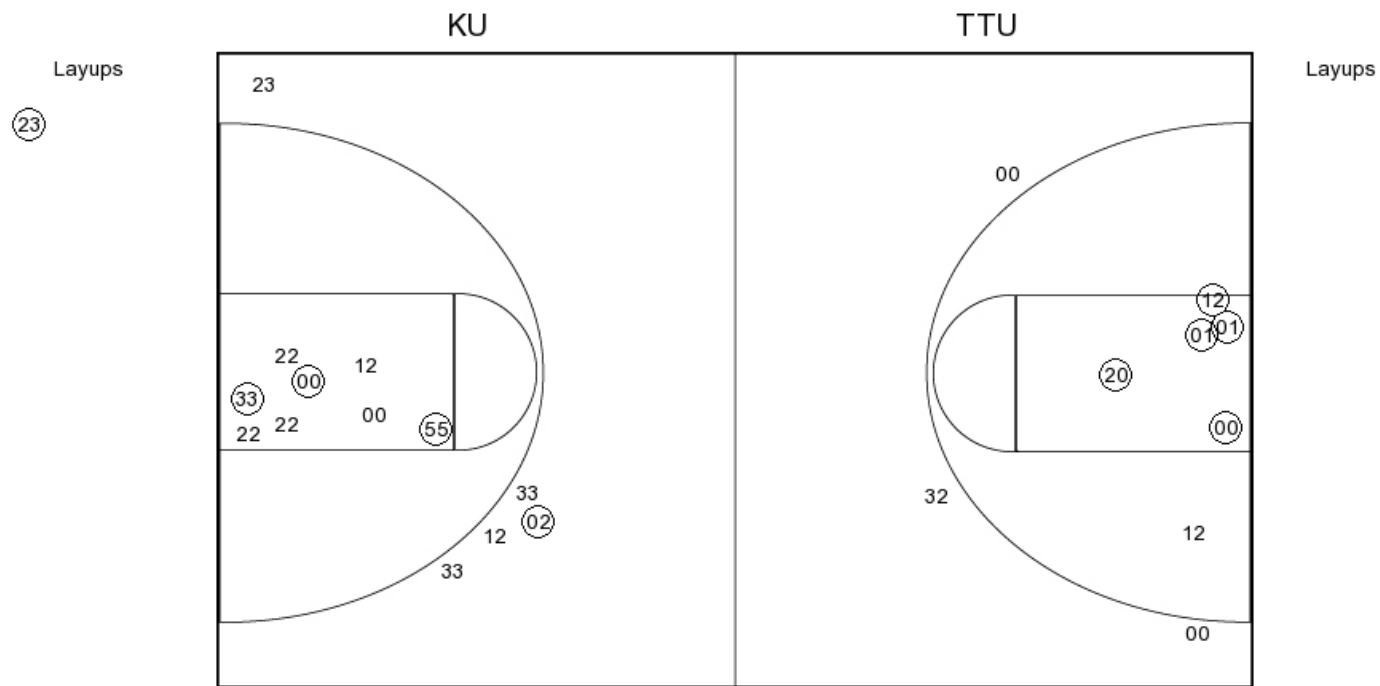

Kansas vs Texas Tech
OFFICIAL SHOT CHART
1/3/2018 at United Supermarkets Arena (Lubbock, TX)

PERIOD 4

KU PERIOD 4

FG Made
FG Attempted
3PFG Made
3PFG Attempted

TTU PERIOD 4

FG Made
FG Attempted
3PFG Made
3PFG Attempted