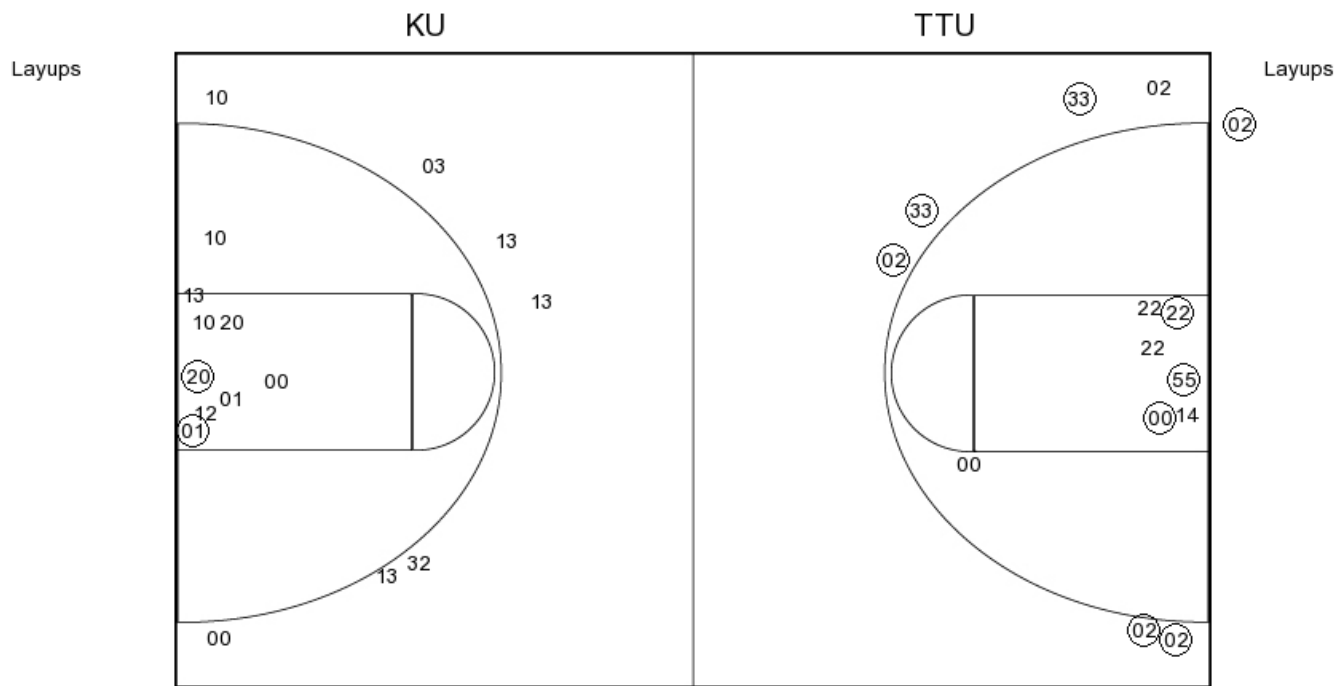

**Kansas vs Texas Tech
OFFICIAL SHOT CHART
1/3/2018 at United Supermarkets Arena (Lubbock, TX)**

PERIOD 1

KU PERIOD 1

FG Made	13
FG Attempted	33
3PFG Made	6
3PFG Attempted	14

TTU PERIOD 1

FG Made	5
FG Attempted	30
3PFG Made	1
3PFG Attempted	12