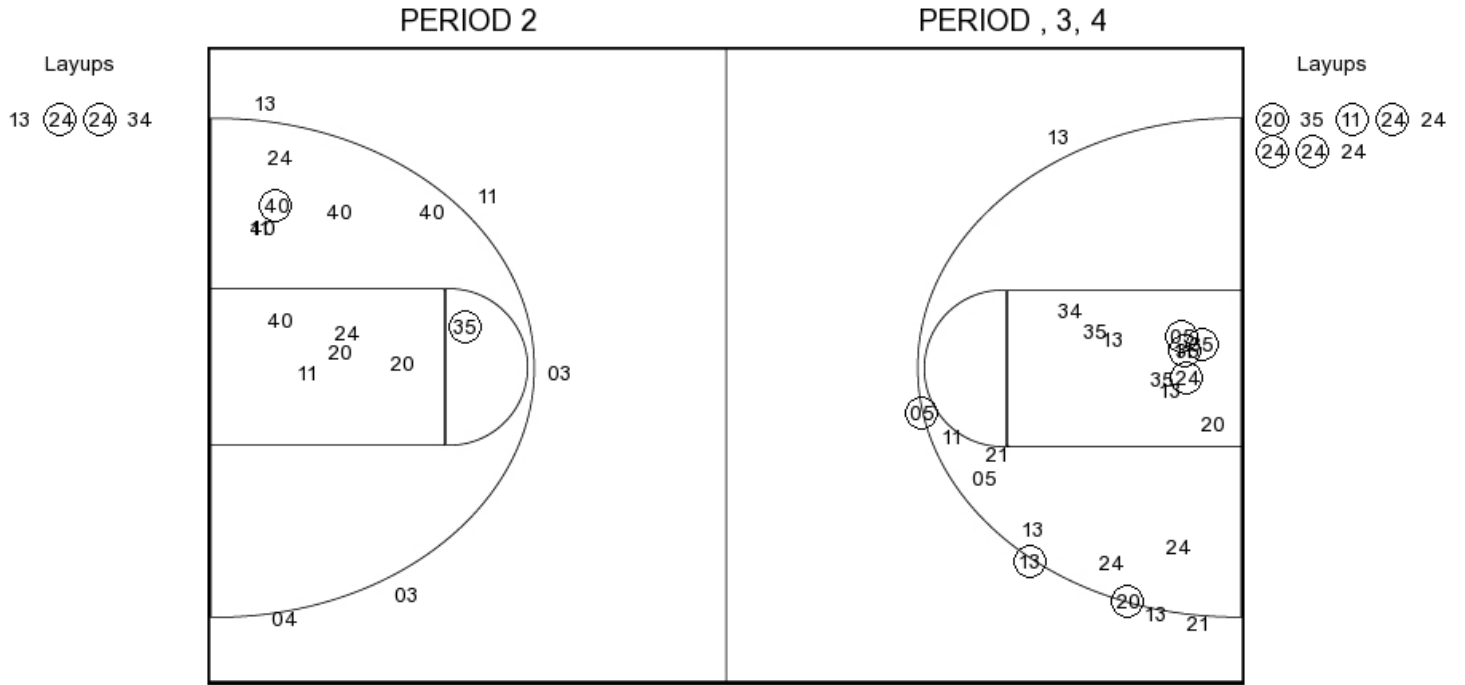

**PERIOD 4**

**UAPBWBB PERIOD 4**

FG Made  
 FG Attempted  
 3PFG Made  
 3PFG Attempted

**NEB PERIOD 4**

FG Made  
 FG Attempted  
 3PFG Made  
 3PFG Attempted

Arkansas Pine Bluff

**UAPBWBB PERIOD 1**

FG Made	4
FG Attempted	20
3PFG Made	0
3PFG Attempted	6