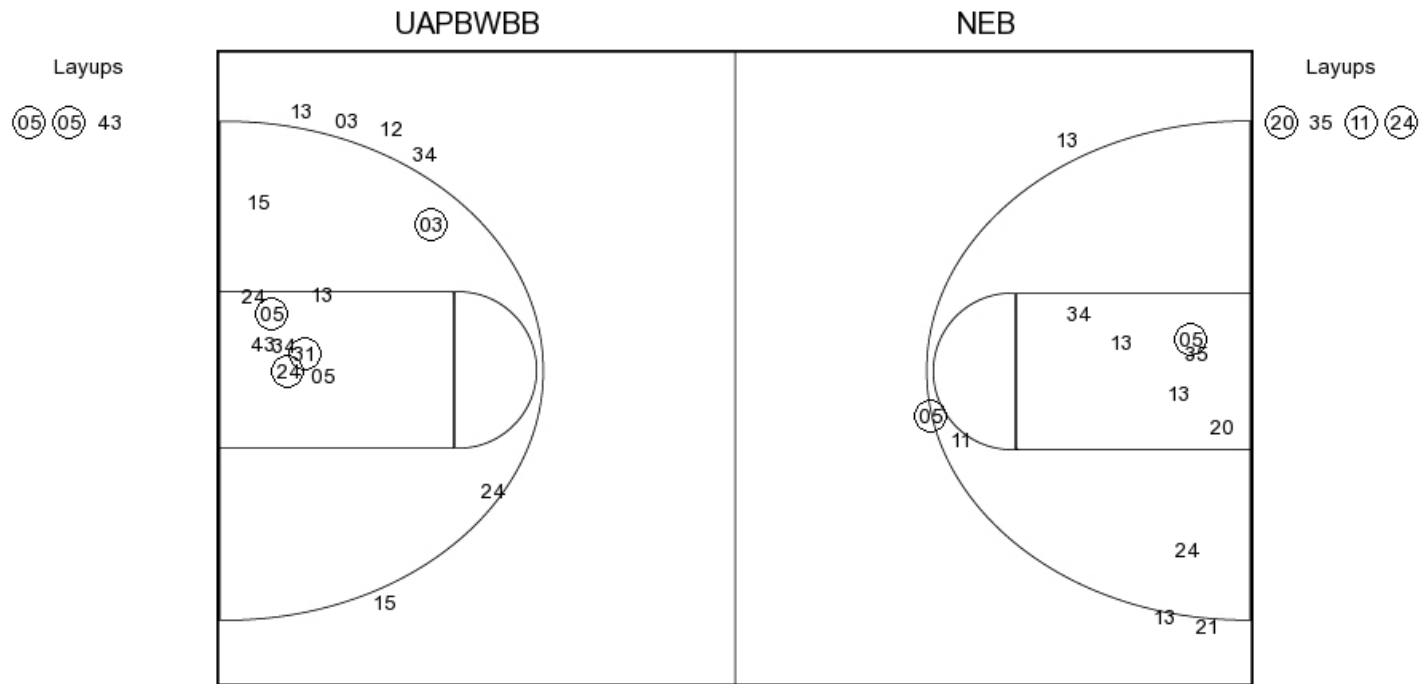

PERIOD 3

UAPBWBB PERIOD 3

FG Made	13
FG Attempted	32
3PFG Made	3
3PFG Attempted	8

NEB PERIOD 3

FG Made	14
FG Attempted	34
3PFG Made	2
3PFG Attempted	10