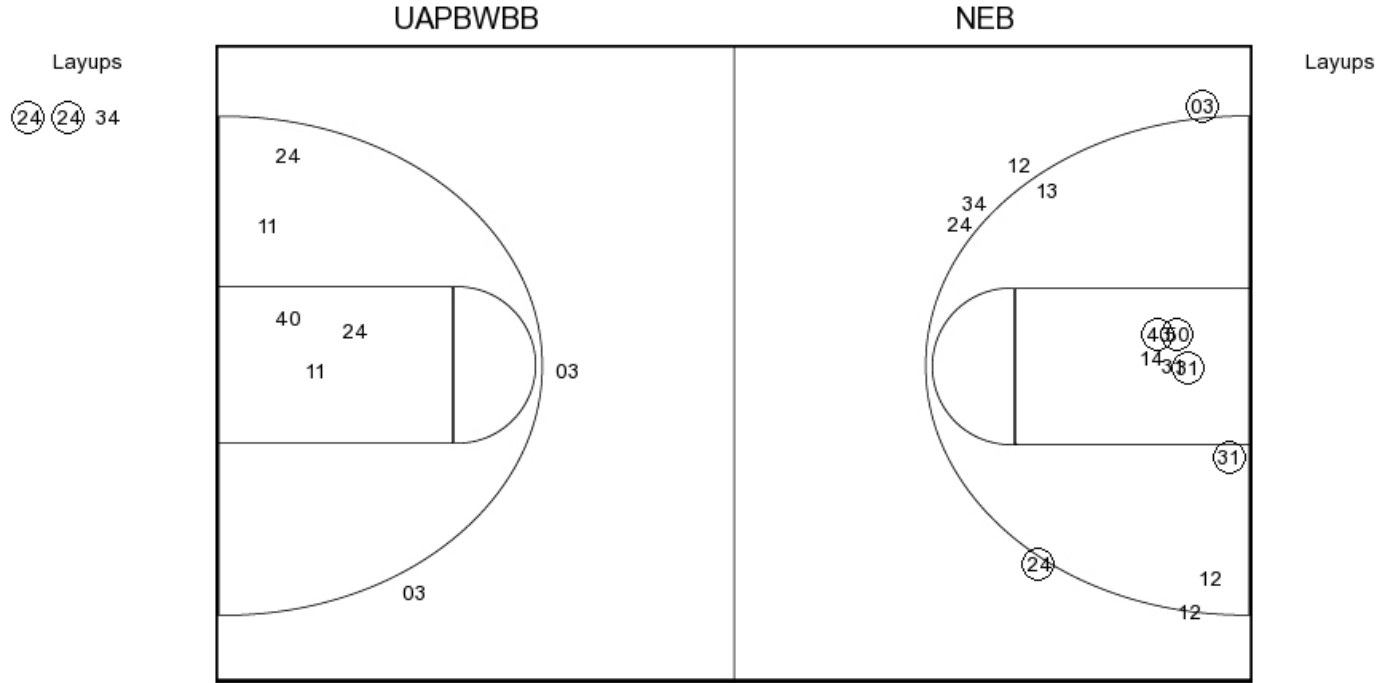

PERIOD 2

UAPBWBB PERIOD 2

FG Made
FG Attempted
3PFG Made
3PFG Attempted

NEB PERIOD 2

FG Made
FG Attempted
3PFG Made
3PFG Attempted