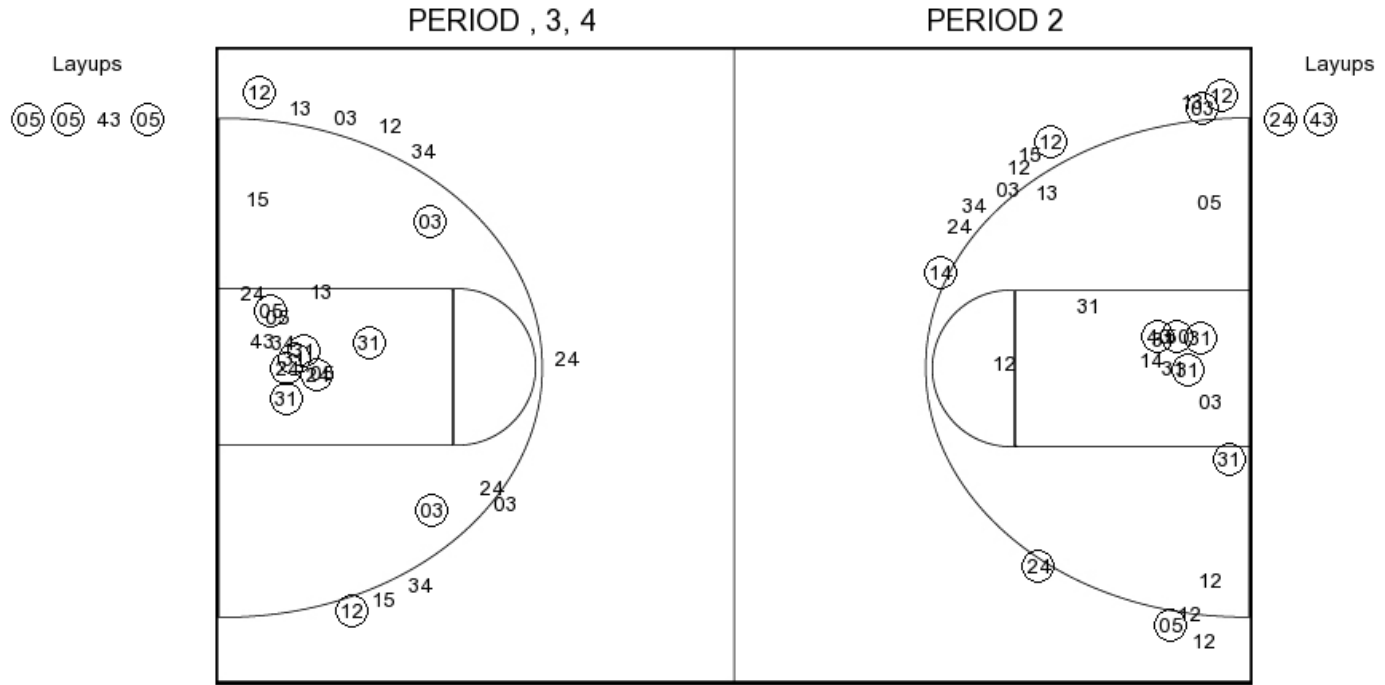

Nebraska

NEB PERIOD 1

FG Made	14
FG Attempted	33
3PFG Made	6
3PFG Attempted	16

NEB PERIOD 2

FG Made	
FG Attempted	
3PFG Made	
3PFG Attempted