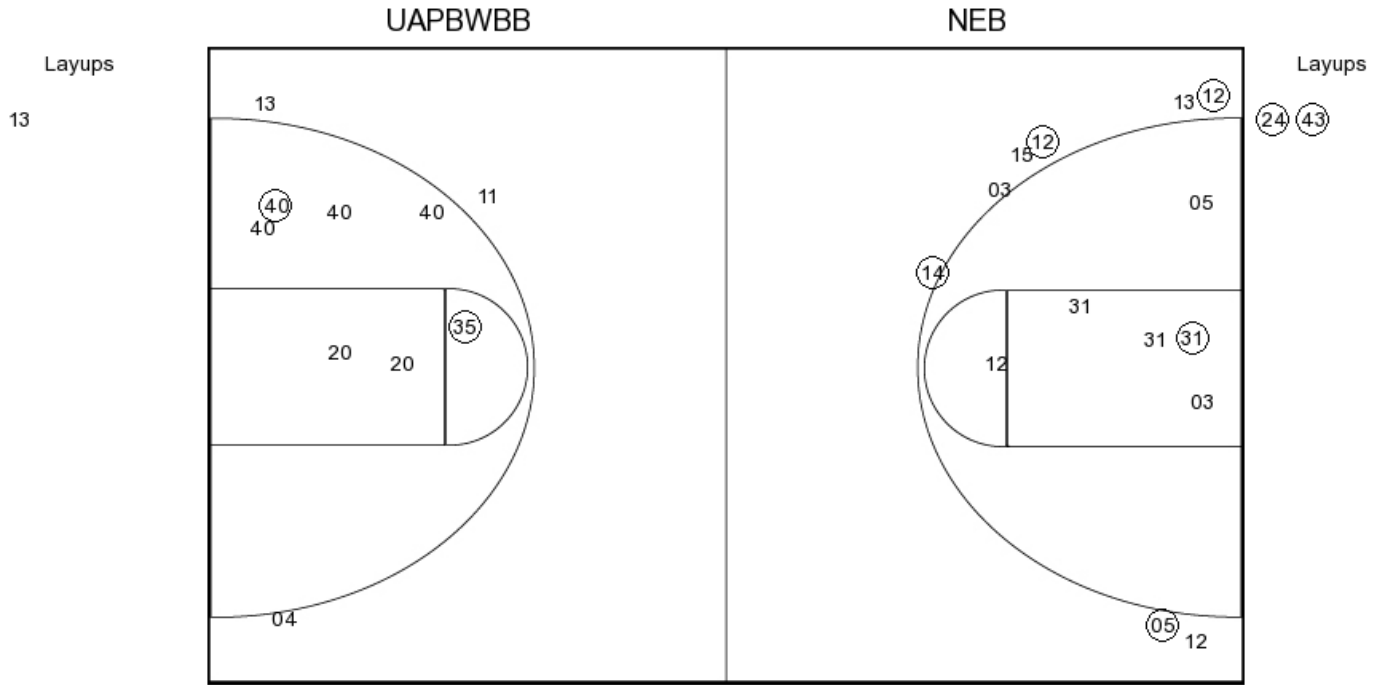

PERIOD 1

UAPBWBB PERIOD 1

FG Made	4
FG Attempted	20
3PFG Made	0
3PFG Attempted	6

NEB PERIOD 1

FG Made	14
FG Attempted	33
3PFG Made	6
3PFG Attempted	16