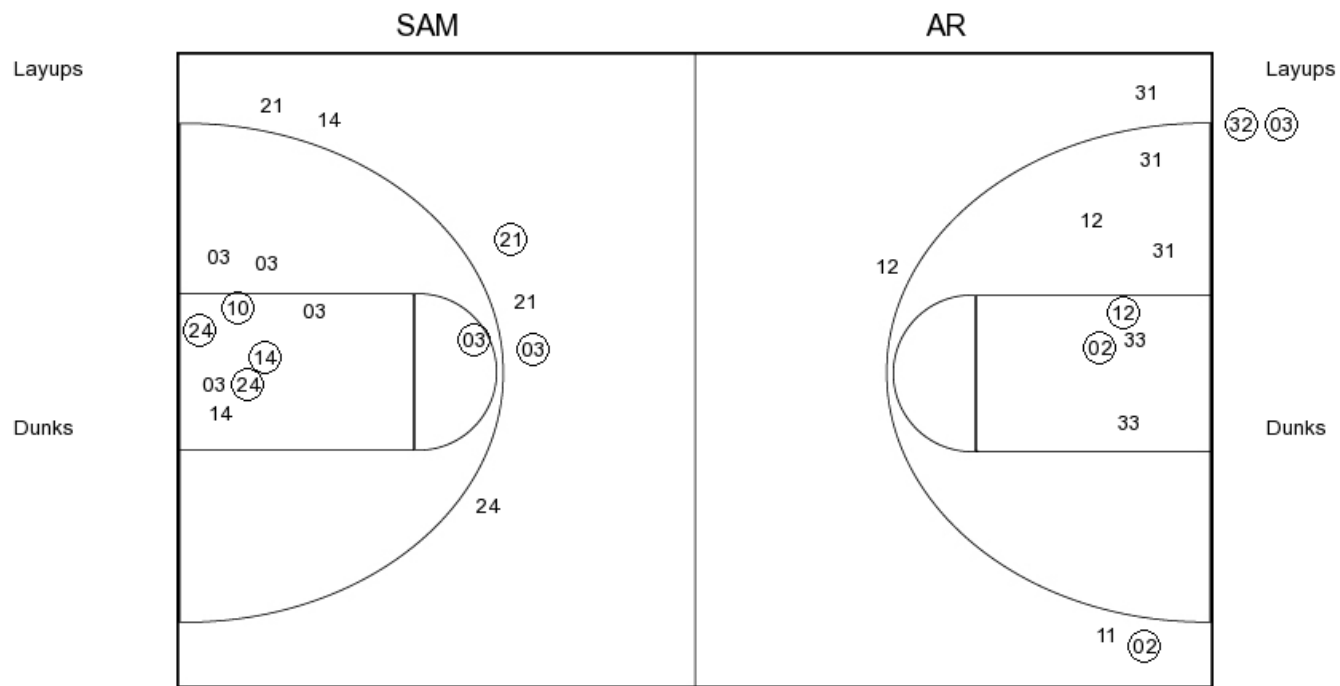

Samford vs ARKANSAS
OFFICIAL SHOT CHART
11/12/2017 at Fayetteville, Ark. (Bud Walton Arena)

PERIOD 3

SAM PERIOD 3

FG Made	11
FG Attempted	29
3PFG Made	4
3PFG Attempted	13

AR PERIOD 3

FG Made	14
FG Attempted	28
3PFG Made	4
3PFG Attempted	12