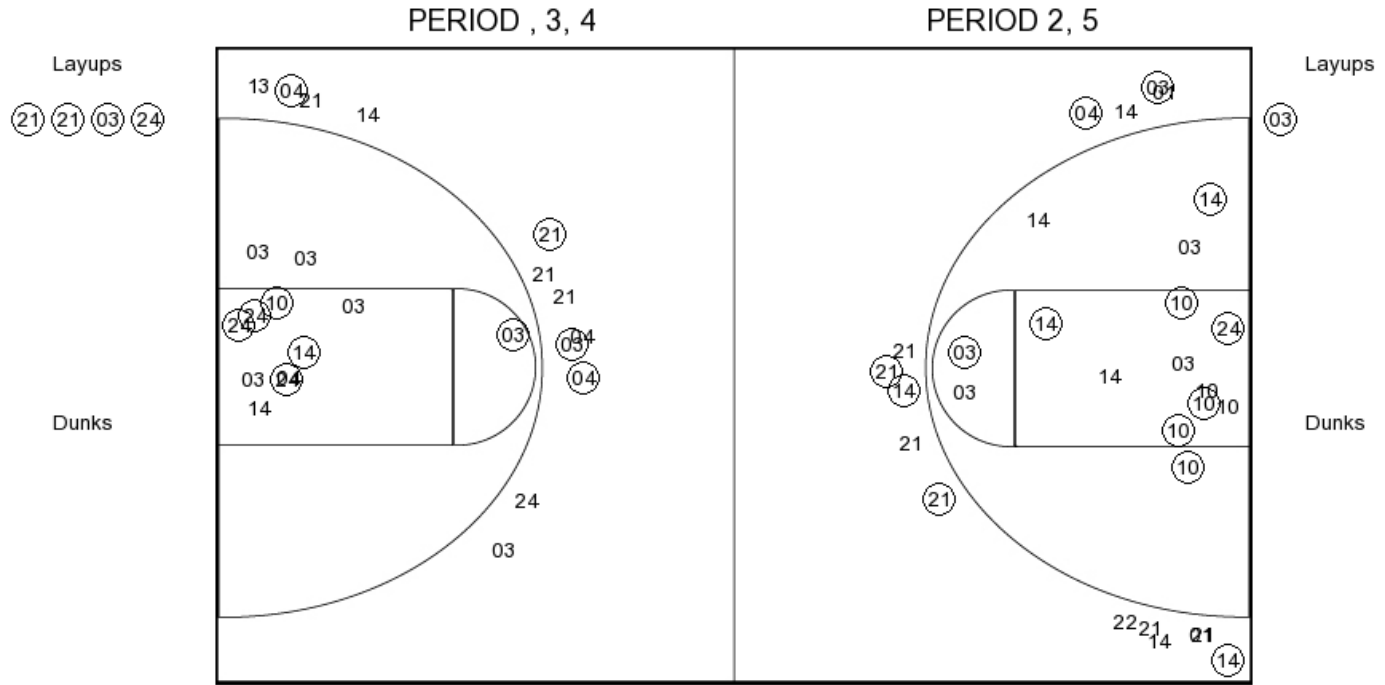

Samford vs ARKANSAS
OFFICIAL SHOT CHART
11/12/2017 at Fayetteville, Ark. (Bud Walton Arena)

ARKANSAS

AR PERIOD 1

FG Made	15
FG Attempted	31
3PFG Made	6
3PFG Attempted	15

AR PERIOD 2

FG Made	
FG Attempted	
3PFG Made	
3PFG Attempted