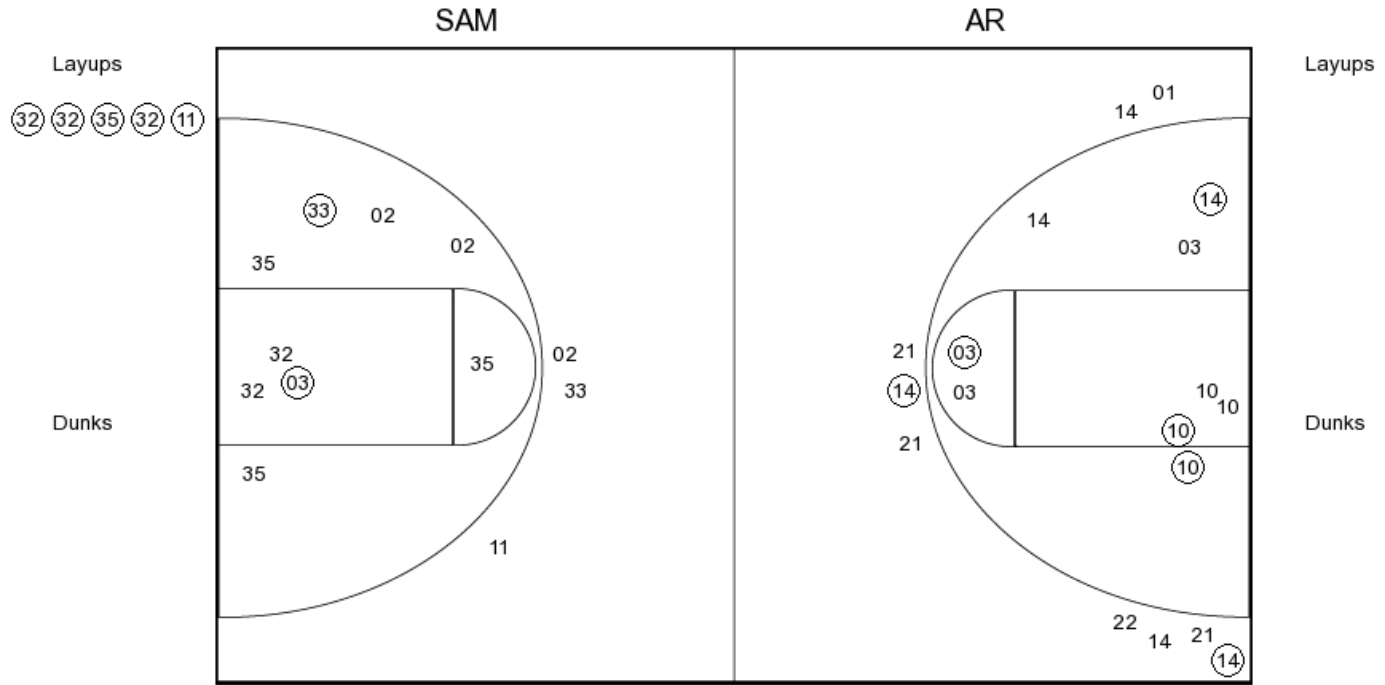

Samford vs ARKANSAS
OFFICIAL SHOT CHART
11/12/2017 at Fayetteville, Ark. (Bud Walton Arena)

PERIOD 2

SAM PERIOD 2

FG Made
FG Attempted
3PFG Made
3PFG Attempted

AR PERIOD 2

FG Made
FG Attempted
3PFG Made
3PFG Attempted