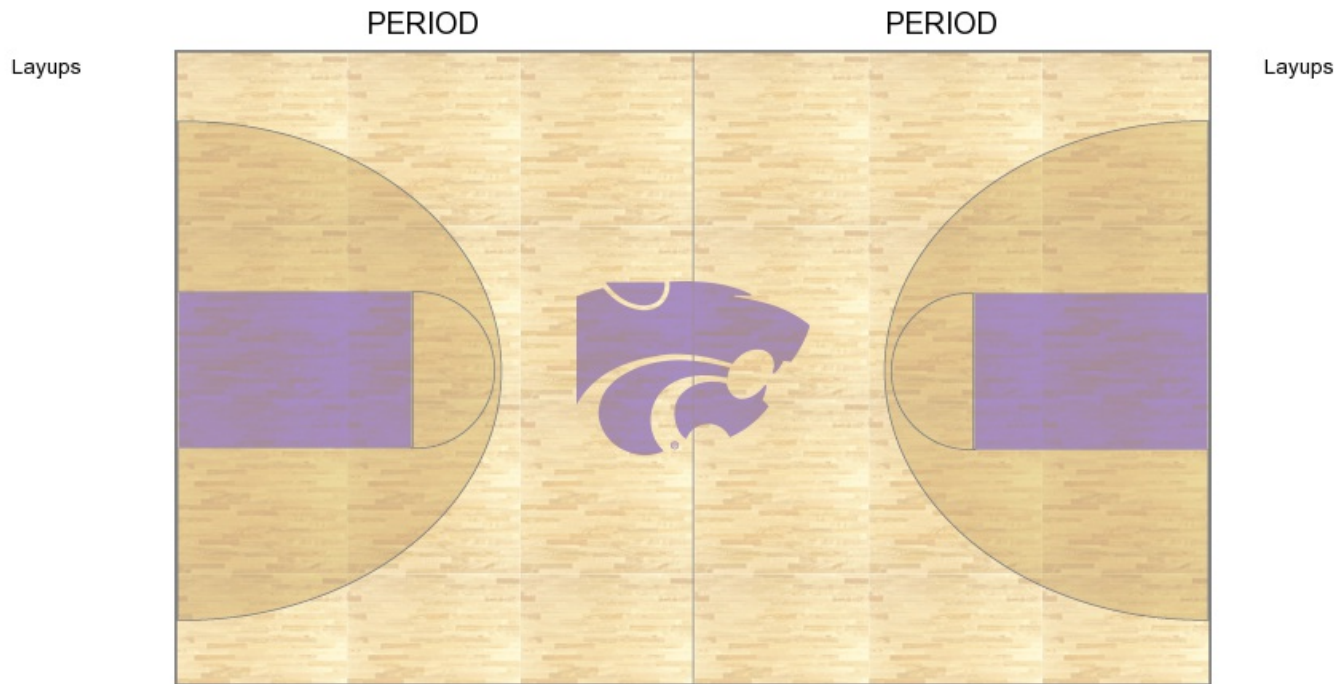

Little Rock vs Kansas State
OFFICIAL SHOT CHART
12/16/2017 at Bramlage Coliseum (Manhattan, Kan.)

Kansas State

K-STATE PERIOD 1

FG Made	13
FG Attempted	22
3PFG Made	1
3PFG Attempted	4

K-STATE PERIOD 2

FG Made	
FG Attempted	
3PFG Made	
3PFG Attempted