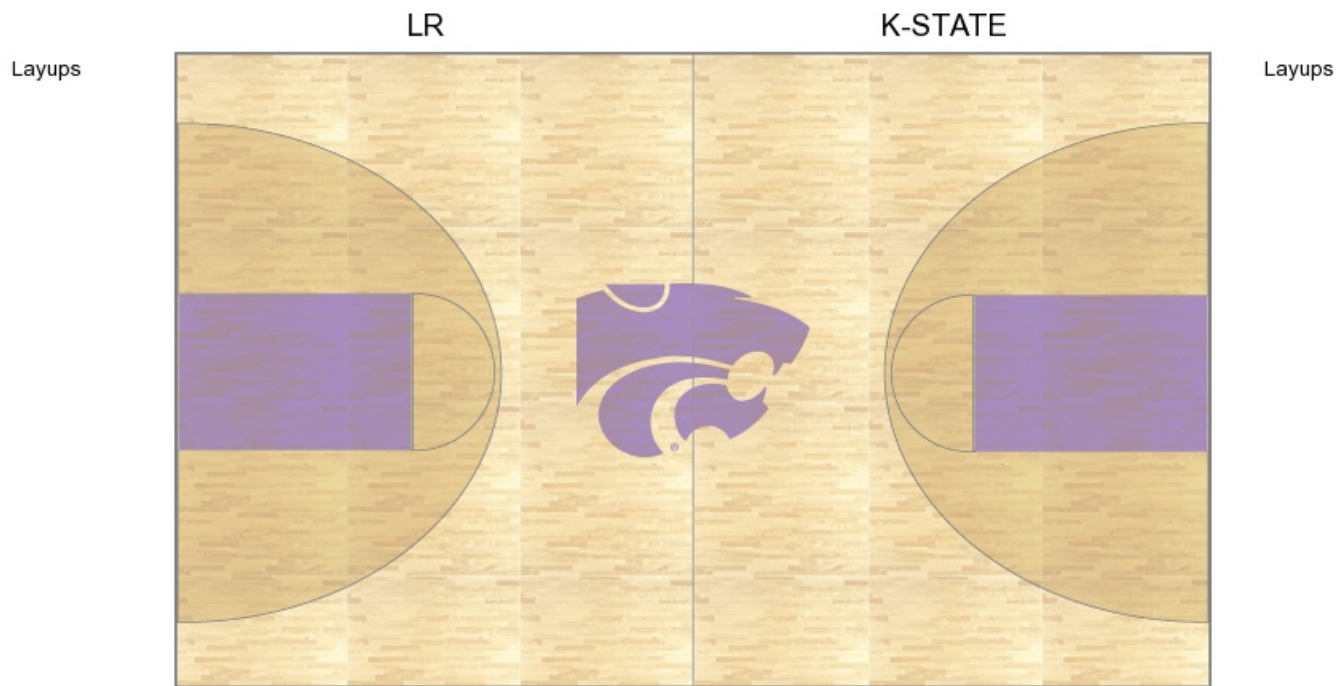

Little Rock vs Kansas State
OFFICIAL SHOT CHART
12/16/2017 at Bramlage Coliseum (Manhattan, Kan.)

PERIOD 3

LR PERIOD 3

FG Made	11
FG Attempted	36
3PFG Made	3
3PFG Attempted	15

K-STATE PERIOD 3

FG Made	10
FG Attempted	26
3PFG Made	4
3PFG Attempted	9