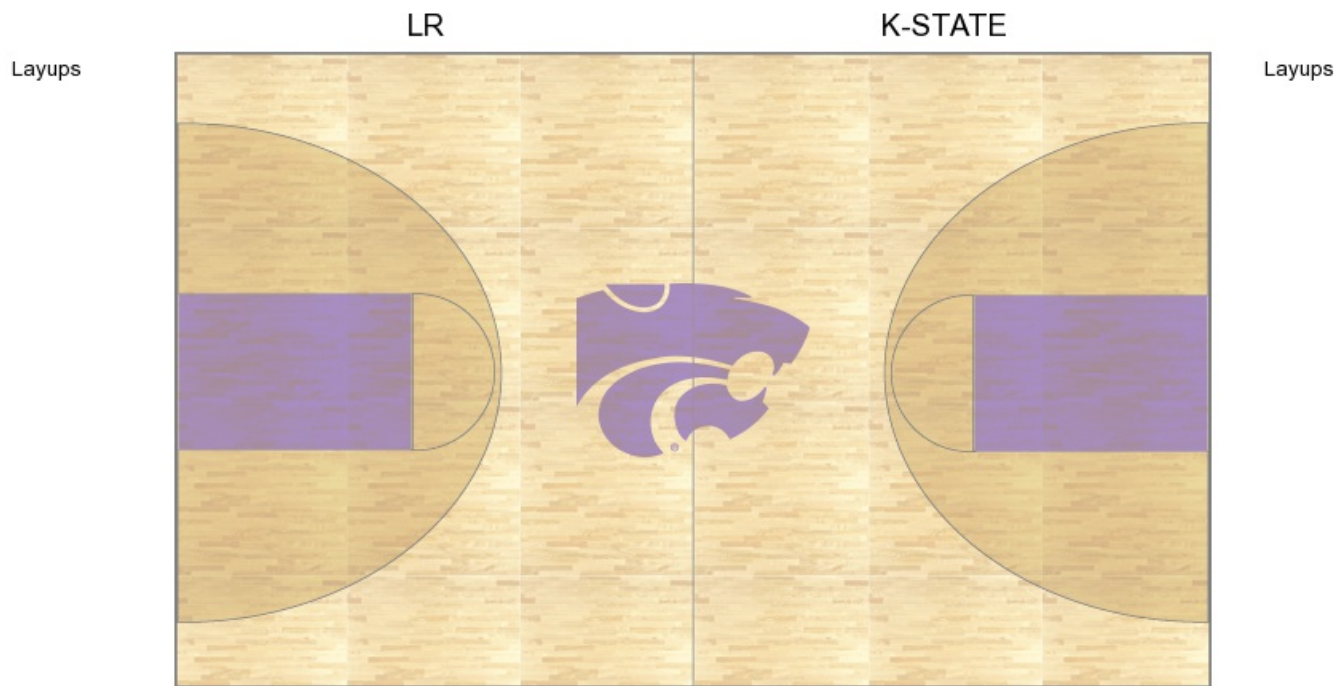

Little Rock vs Kansas State
OFFICIAL SHOT CHART
12/16/2017 at Bramlage Coliseum (Manhattan, Kan.)

PERIOD 4

LR PERIOD 4

FG Made
FG Attempted
3PFG Made
3PFG Attempted

K-STATE PERIOD 4

FG Made
FG Attempted
3PFG Made
3PFG Attempted