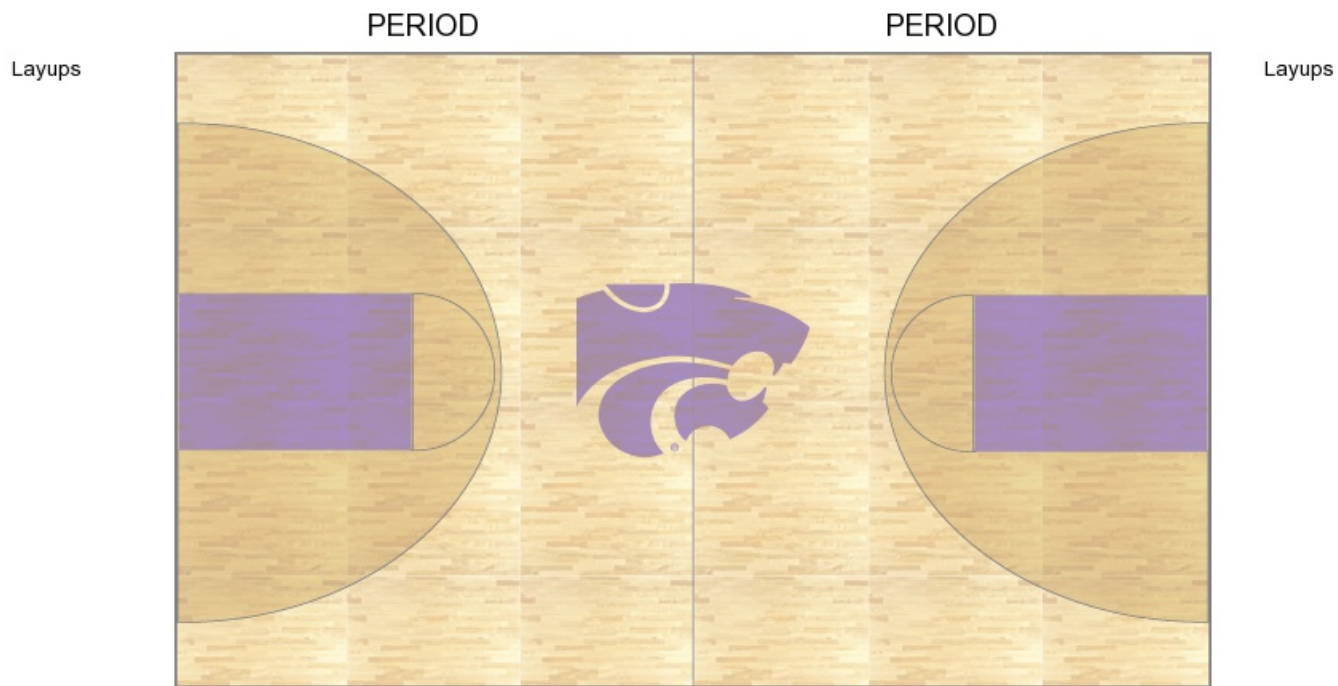

Little Rock vs Kansas State
OFFICIAL SHOT CHART
12/16/2017 at Bramlage Coliseum (Manhattan, Kan.)

Little Rock

LR PERIOD 1

FG Made	9
FG Attempted	26
3PFG Made	0
3PFG Attempted	5

LR PERIOD 2

FG Made	
FG Attempted	
3PFG Made	
3PFG Attempted