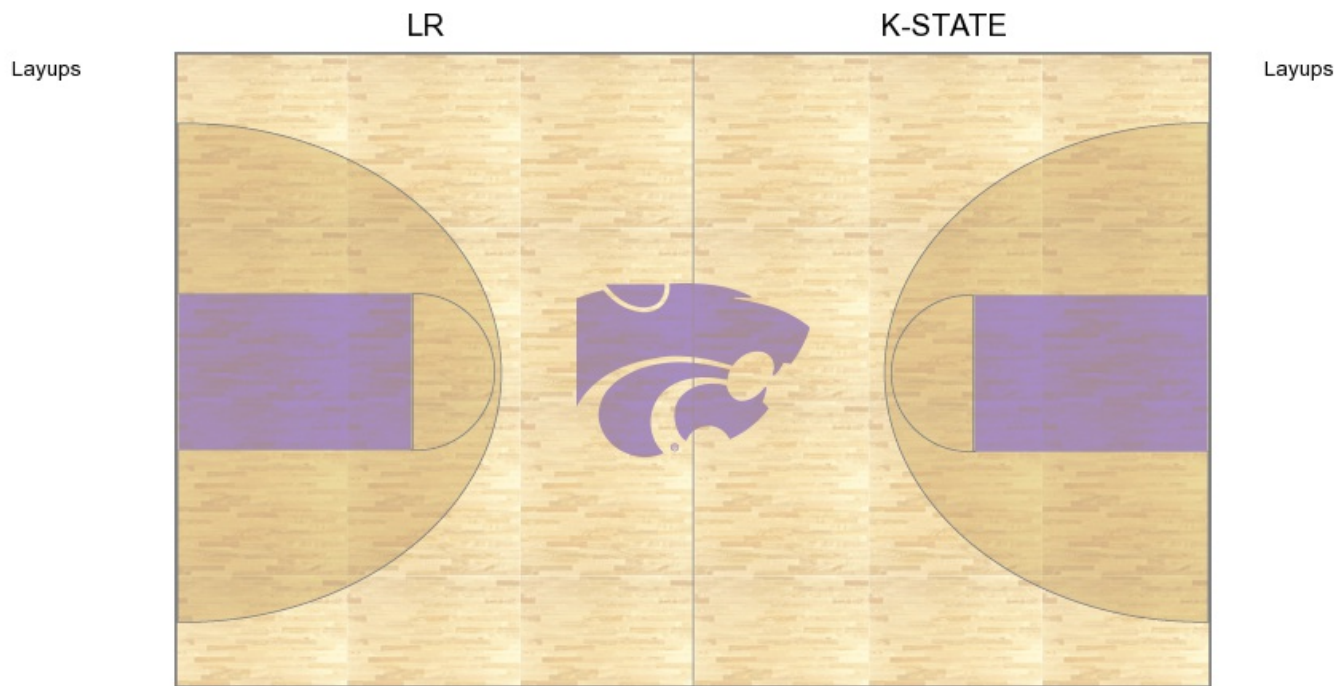

Little Rock vs Kansas State
OFFICIAL SHOT CHART
12/16/2017 at Bramlage Coliseum (Manhattan, Kan.)

PERIOD 2

LR PERIOD 2

FG Made
FG Attempted
3PFG Made
3PFG Attempted

K-STATE PERIOD 2

FG Made
FG Attempted
3PFG Made
3PFG Attempted