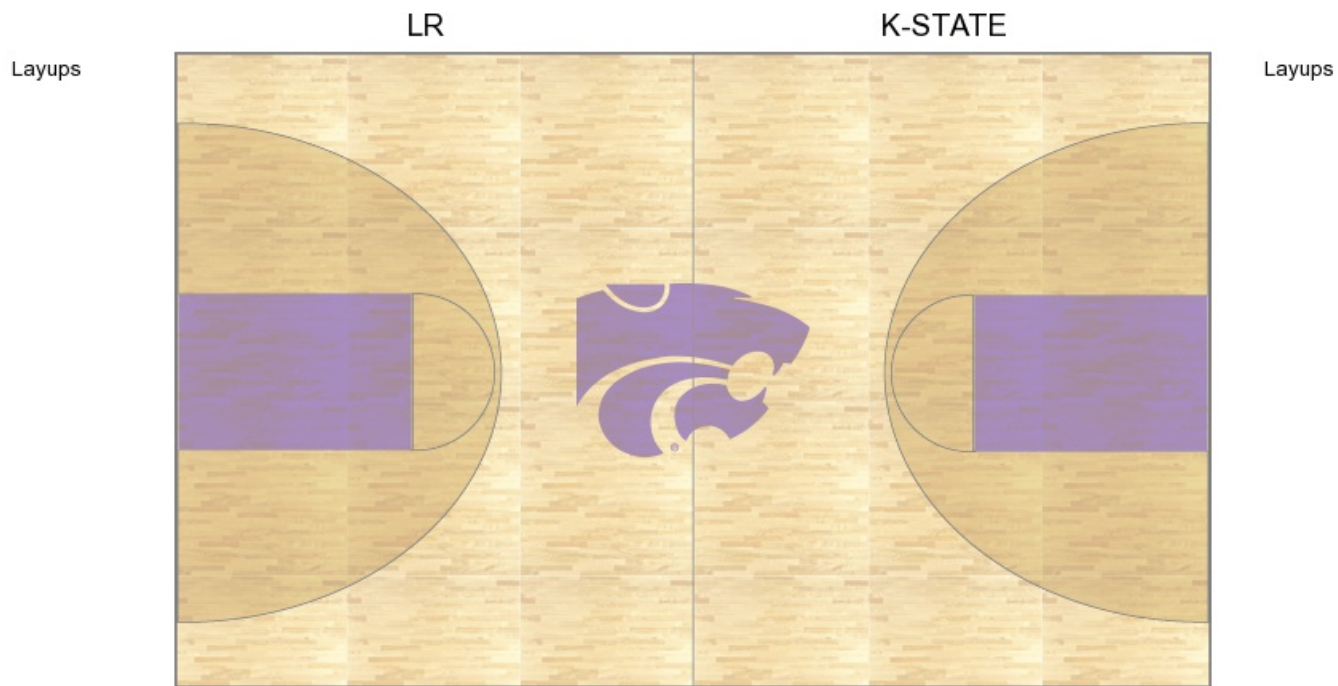

Little Rock vs Kansas State
OFFICIAL SHOT CHART
12/16/2017 at Bramlage Coliseum (Manhattan, Kan.)

PERIOD 1

LR PERIOD 1

FG Made	9
FG Attempted	26
3PFG Made	0
3PFG Attempted	5

K-STATE PERIOD 1

FG Made	13
FG Attempted	22
3PFG Made	1
3PFG Attempted	4